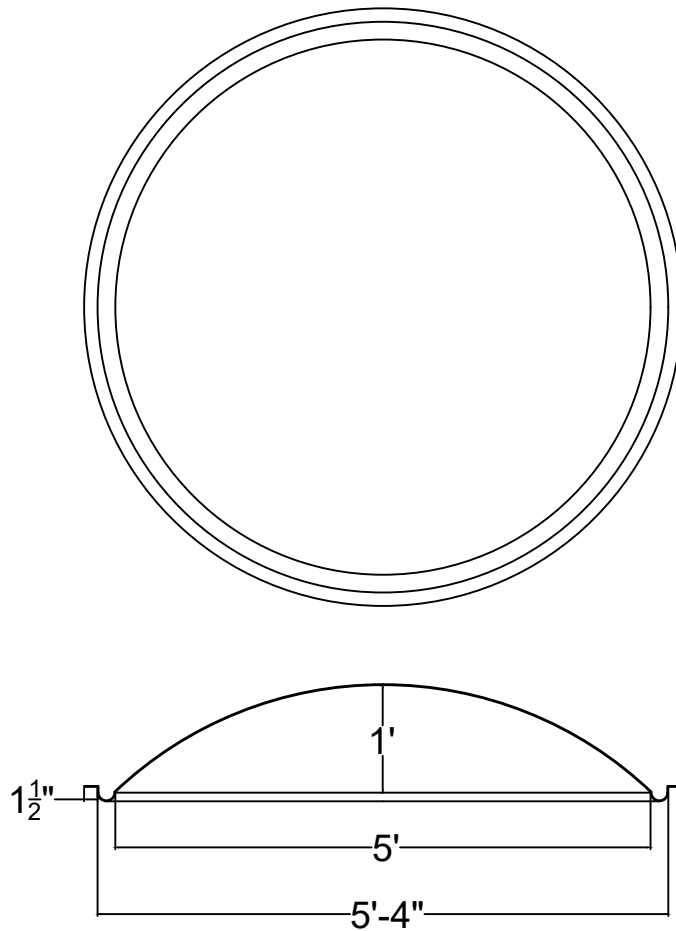

Fiberglass Ceiling Dome by Royal Corinthian, Inc
Available in Paint Grade or Pre-Finished Gel Coat,
Stone Finish, or Granite Finish

CD64x13

Manufactured By Royal Corinthian, Inc
603 Fenton Lane ~ West Chicago, IL 60185
888-265-8661 F. 888-344-2937