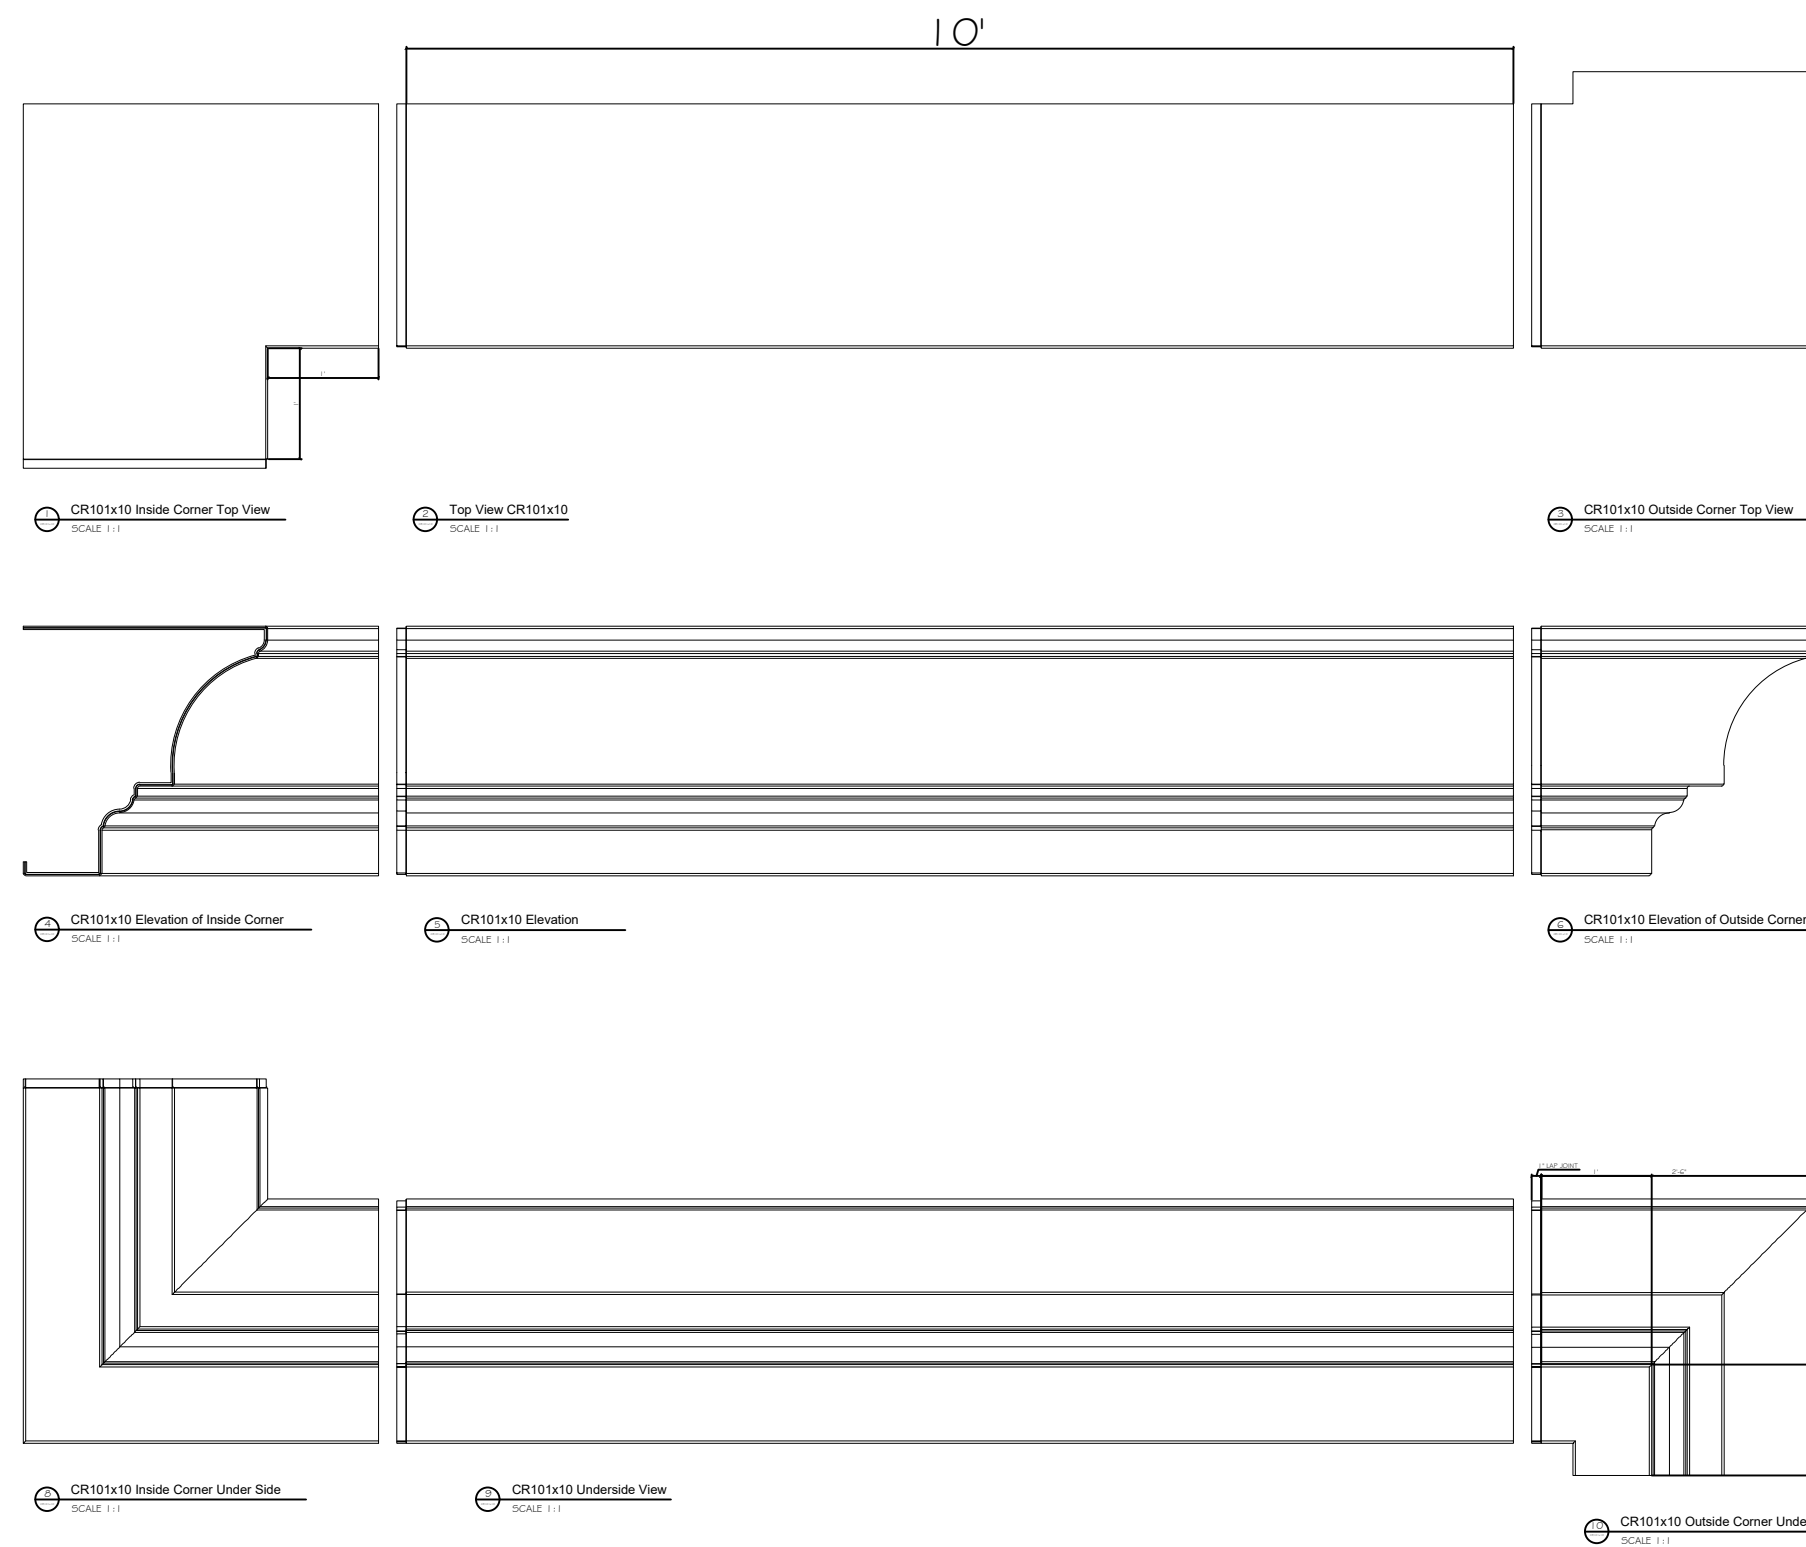

Fiberglass Cornice by: Royal Corinthian
Profile: CR101x10
2' 3-1/16" H x 2' 2-1/2" P x 120" L

Available in:
Paint Grade (white gel coat finish)
Pre-Finished (colored gel coat)
Stone Finish (textured or smooth)
Granite Finish (smooth granite look)

Manufactured by: Royal Corinthian
T. 888-265-8661
F. 888-344-2937
www.royalcorinthian.com
royalcor@royalcorinthian.com

This is a recommendation. Actual framing to be determined by Engineer.