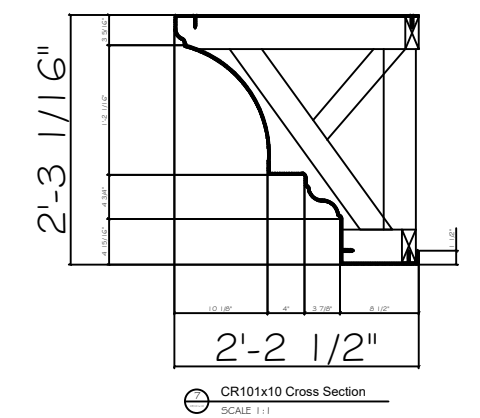

Fiberglass Cornice by: Royal Corinthian
Profile: CR101x10
2' 3-1/16" H x 2' 2-1/2" P x 120" L

Available in:
Paint Grade (white gel coat finish)
Pre-Finished (colored gel coat)
Stone Finish (textured or smooth)
Granite Finish (smooth granite look)

Manufactured by: Royal Corinthian
T. 888-265-8661
F. 888-344-2937
www.royalcorinthian.com
royalcor@royalcorinthian.com