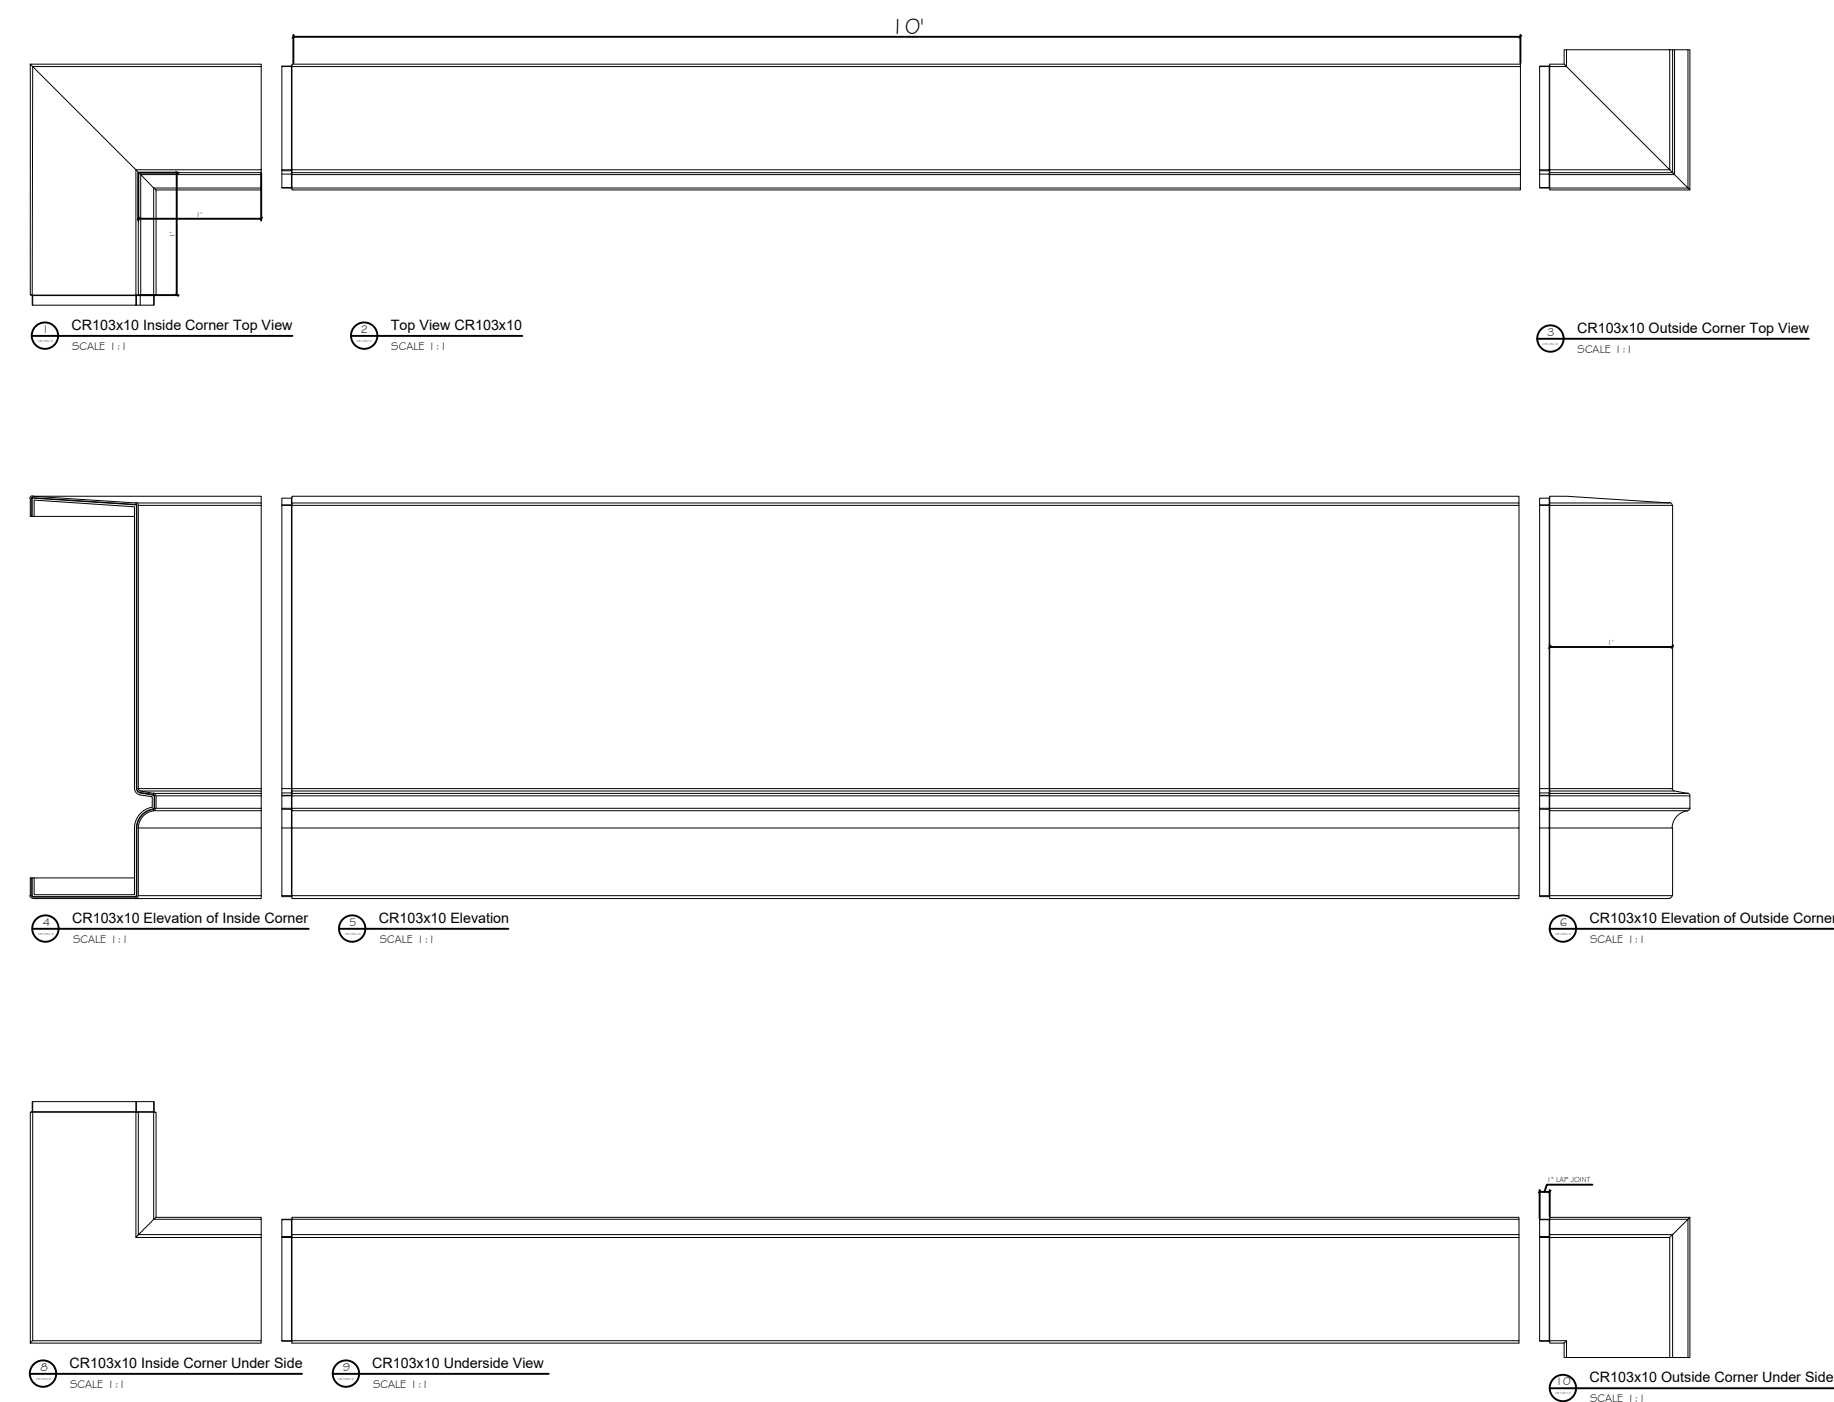

Fiberglass Cornice by: Royal Corinthian

Profile: CR103x10

3' 3-5/16" H x 1' 5/16" P x 120" L

Available in:

Paint Grade (white gel coat finish)

Pre-Finished (colored gel coat)

Stone Finish (textured or smooth)

Granite Finish (smooth granite look)

Manufactured by: Royal Corinthian

T. 888-265-8661

F. 888-344-2937

www.royalcorinthian.com

royalcor@royalcorinthian.com