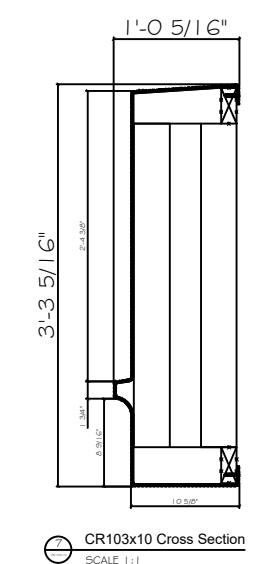

Fiberglass Cornice by: Royal Corinthian

Profile: CR103x10

3' 3-5/16" H x 1' 5/16" P x 120" L

Available in:

Paint Grade (white gel coat finish)

Pre-Finished (colored gel coat)

Stone Finish (textured or smooth)

Granite Finish (smooth granite look)

Manufactured by: Royal Corinthian

T. 888-265-8661

F. 888-344-2937

www.royalcorinthian.com

royalcor@royalcorinthian.com