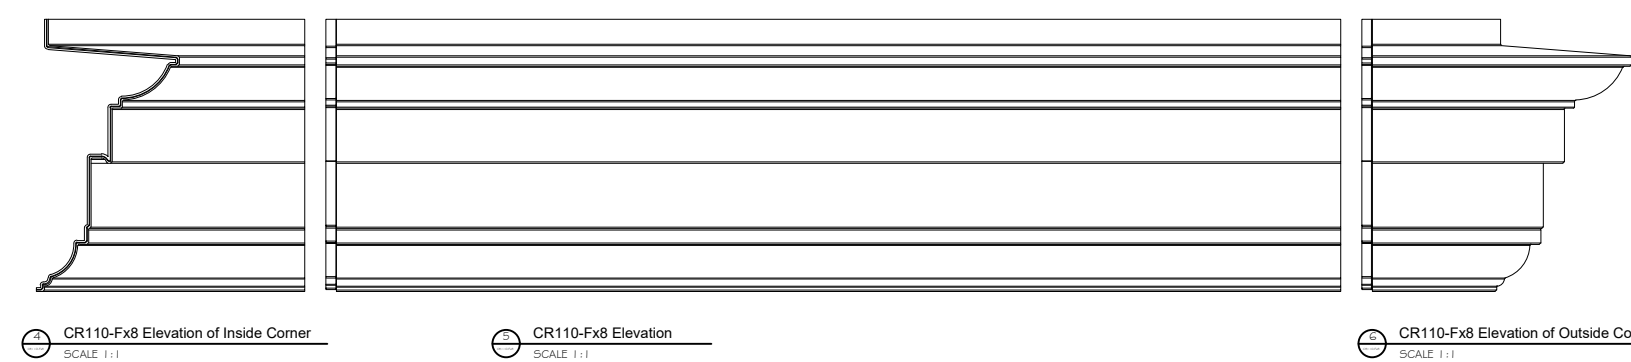

Fiberglass Cornice by: Royal Corinthian

Profile: CR110-fx8

2' 2" H x 1' $\frac{7}{8}$ " P x 96" L

Available in:

Paint Grade (white gel coat finish)

Pre-Finished (colored gel coat)

Stone Finish (textured or smooth)

Granite Finish (smooth granite look)

Manufactured by: Royal Corinthian

T. 888-265-8661

F. 888-344-2937

www.royalcorinthian.com

royalcor@royalcorinthian.com