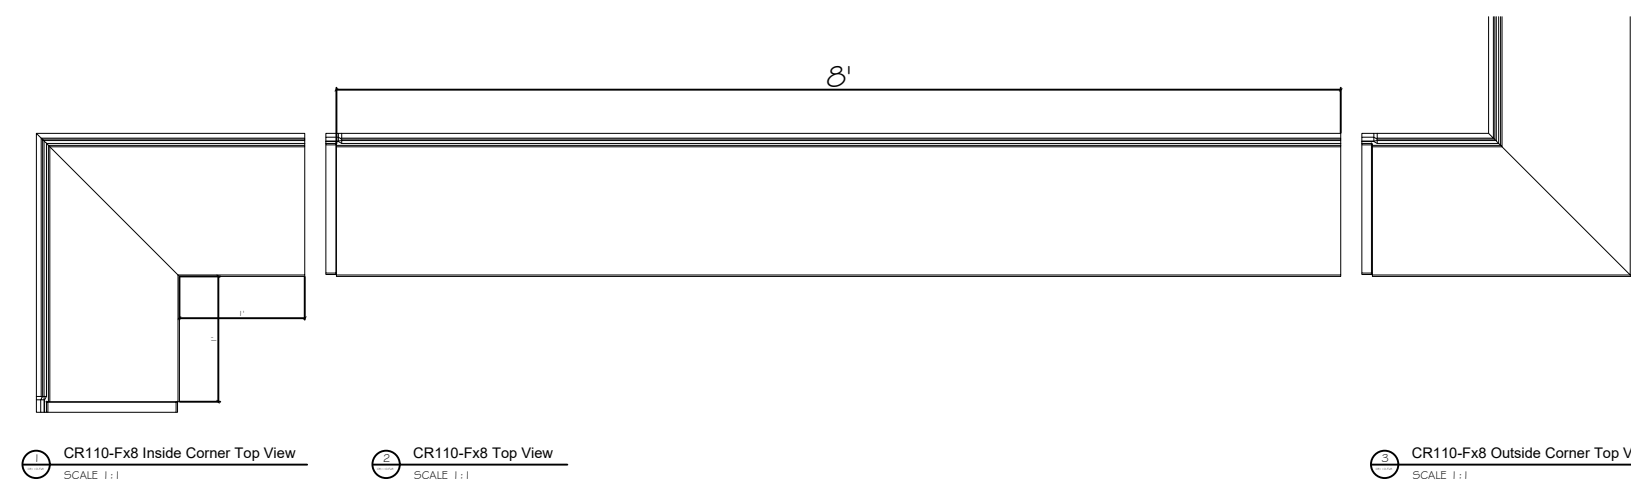

Fiberglass Cornice by: Royal Corinthian

Profile: CR110-fx8

2' 2" H x 1' $\frac{7}{8}$ " P x 96" L

Available in:

Paint Grade (white gel coat finish)

Pre-Finished (colored gel coat)

Stone Finish (textured or smooth)

Granite Finish (smooth granite look)

Manufactured by: Royal Corinthian

T. 888-265-8661

F. 888-344-2937

www.royalcorinthian.com

royalcor@royalcorinthian.com