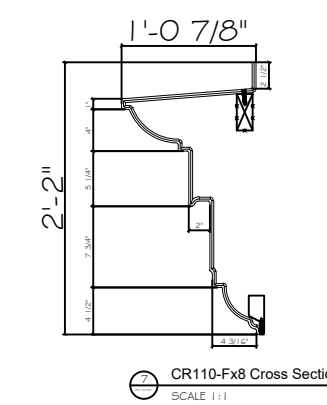

Fiberglass Cornice by: Royal Corinthian

Profile: CR110-fx8

2' 2" H x 1'  $\frac{7}{8}$ " P x 96" L

Available in:

Paint Grade (white gel coat finish)

Pre-Finished (colored gel coat)

Stone Finish (textured or smooth)

This is a recommendation. Actual framing to be determined by Engineer.