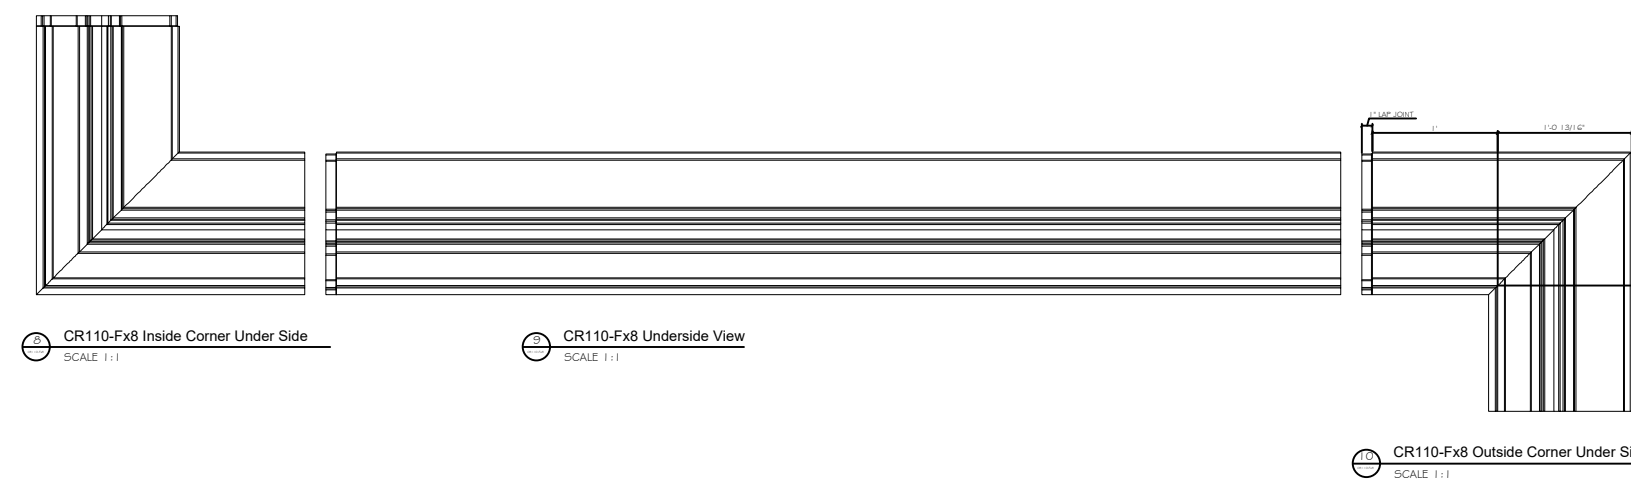

Fiberglass Cornice by: Royal Corinthian

Profile: CR110-fx8

2' 2" H x 1'  $\frac{7}{8}$ " P x 96" L

Available in:

Paint Grade (white gel coat finish)

Pre-Finished (colored gel coat)

Stone Finish (textured or smooth)

This is a recommendation. Actual framing to be determined by Engineer.