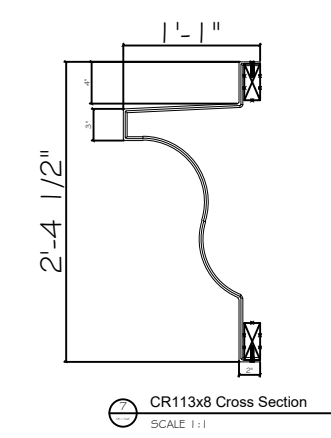

Fiberglass Cornice by: Royal Corinthian

Profile: CR113x8

2' 4-1/2" H x 13" P x 96" L

Available in:

Paint Grade (white gel coat finish)

Pre-Finished (colored gel coat)

Stone Finish (textured or smooth)

Granite Finish (smooth granite look)

Manufactured by: Royal Corinthian

T. 888-265-8661

F. 888-344-2937

www.royalcorinthian.com

royalcor@royalcorinthian.com