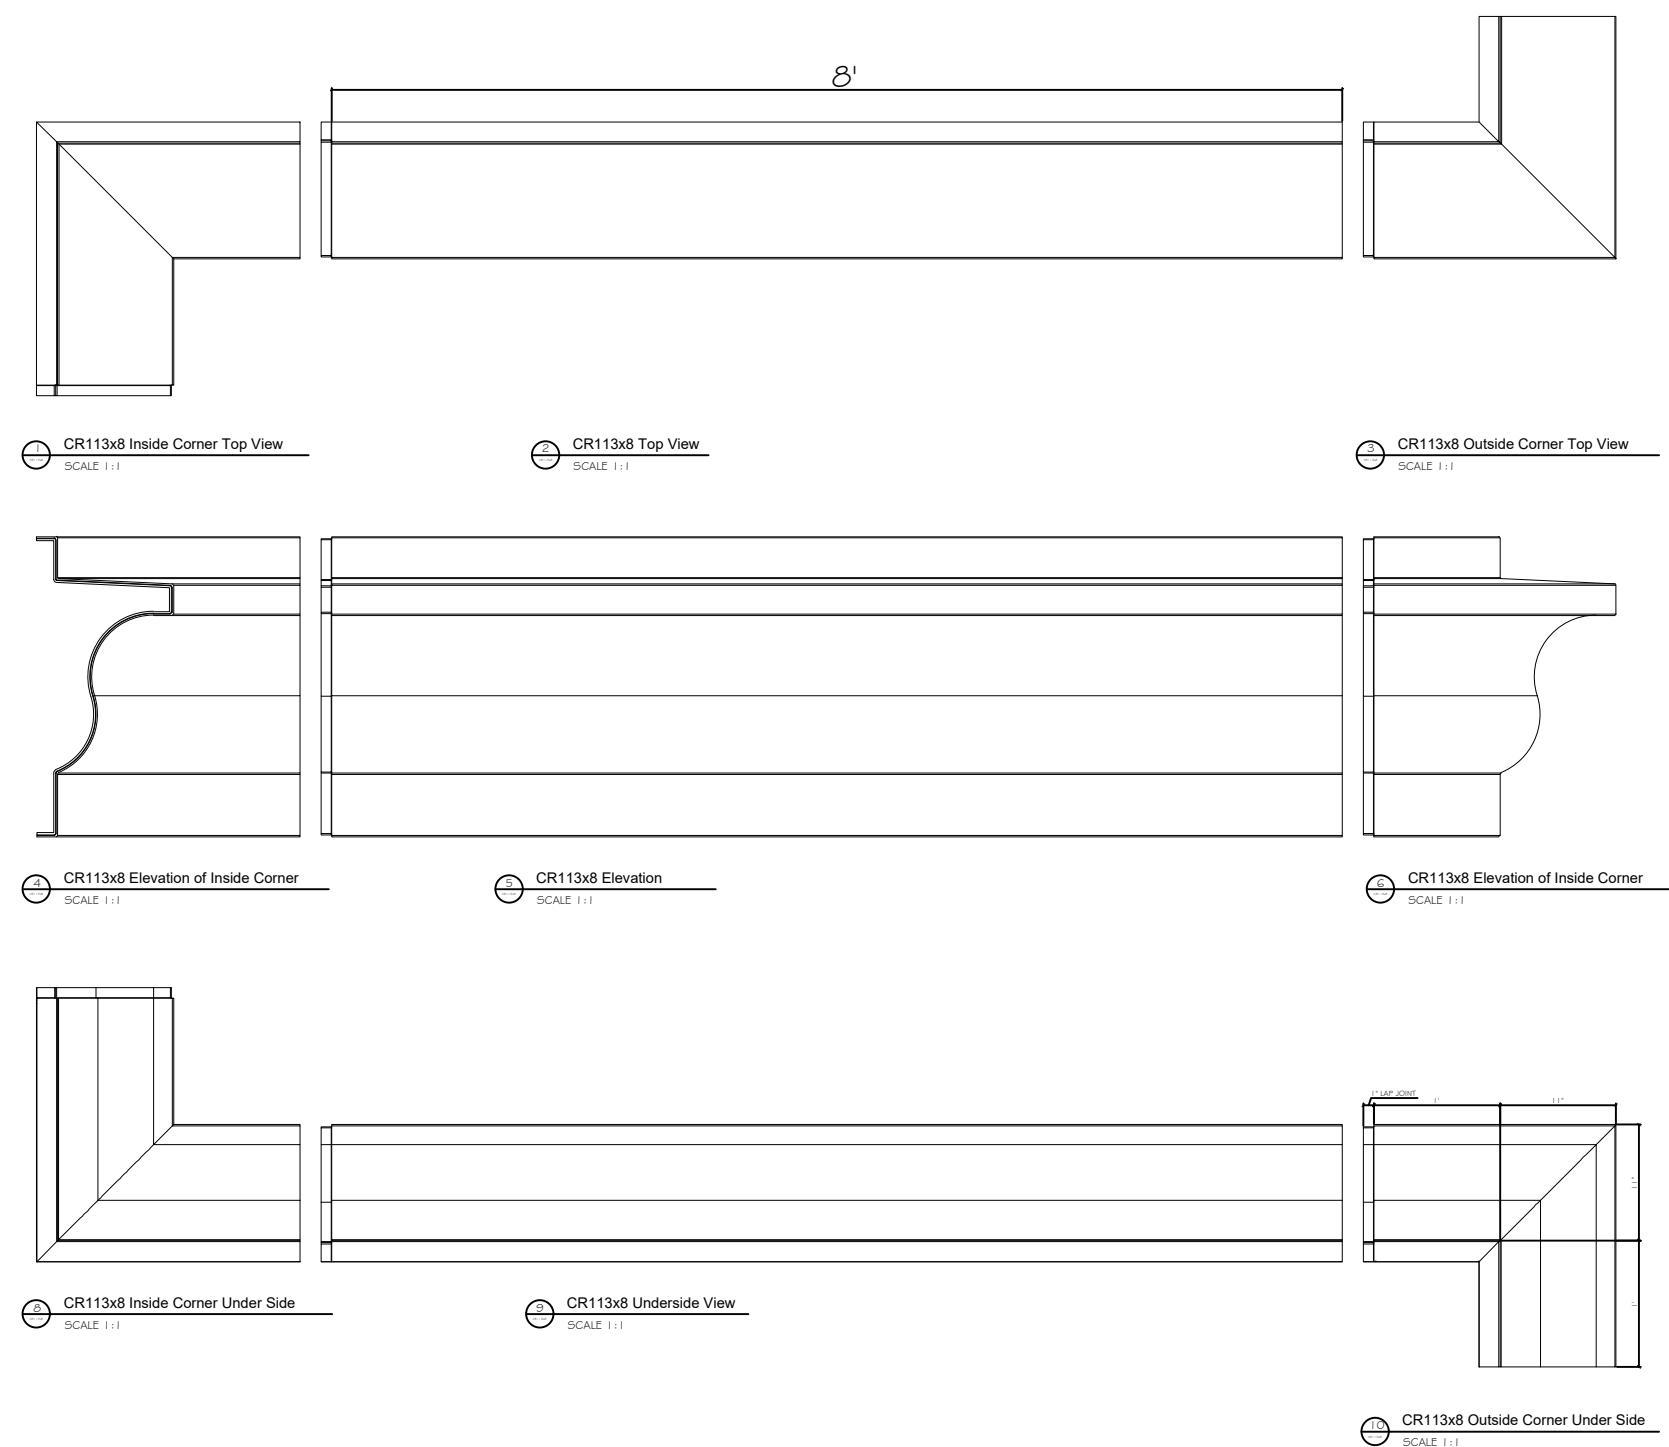

Fiberglass Cornice by: Royal Corinthian

Profile: CR113x8

2' 4-1/2" H x 13" P x 96" L

Available in:

Paint Grade (white gel coat finish)

Pre-Finished (colored gel coat)

Stone Finish (textured or smooth)

Granite Finish (smooth granite look)

Manufactured by: Royal Corinthian

T. 888-265-8661

F. 888-344-2937

www.royalcorinthian.com

royalcor@royalcorinthian.com