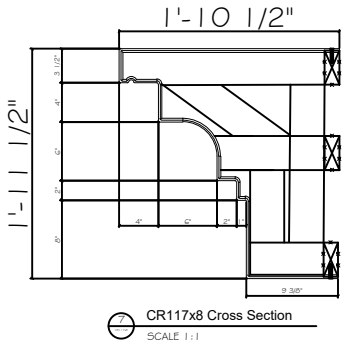

Fiberglass Cornice by: Royal Corinthian

Profile: CR117x8

1' 11-1/2" H x 1' 10-1/2" P x 96" L

Available in:

Paint Grade (white gel coat finish)

Pre-Finished (colored gel coat)

Stone Finish (textured or smooth)

Granite Finish (smooth granite look)

Manufactured by: Royal Corinthian

T. 888-265-8661

F. 888-344-2937

www.royalcorinthian.com

royalcor@royalcorinthian.com