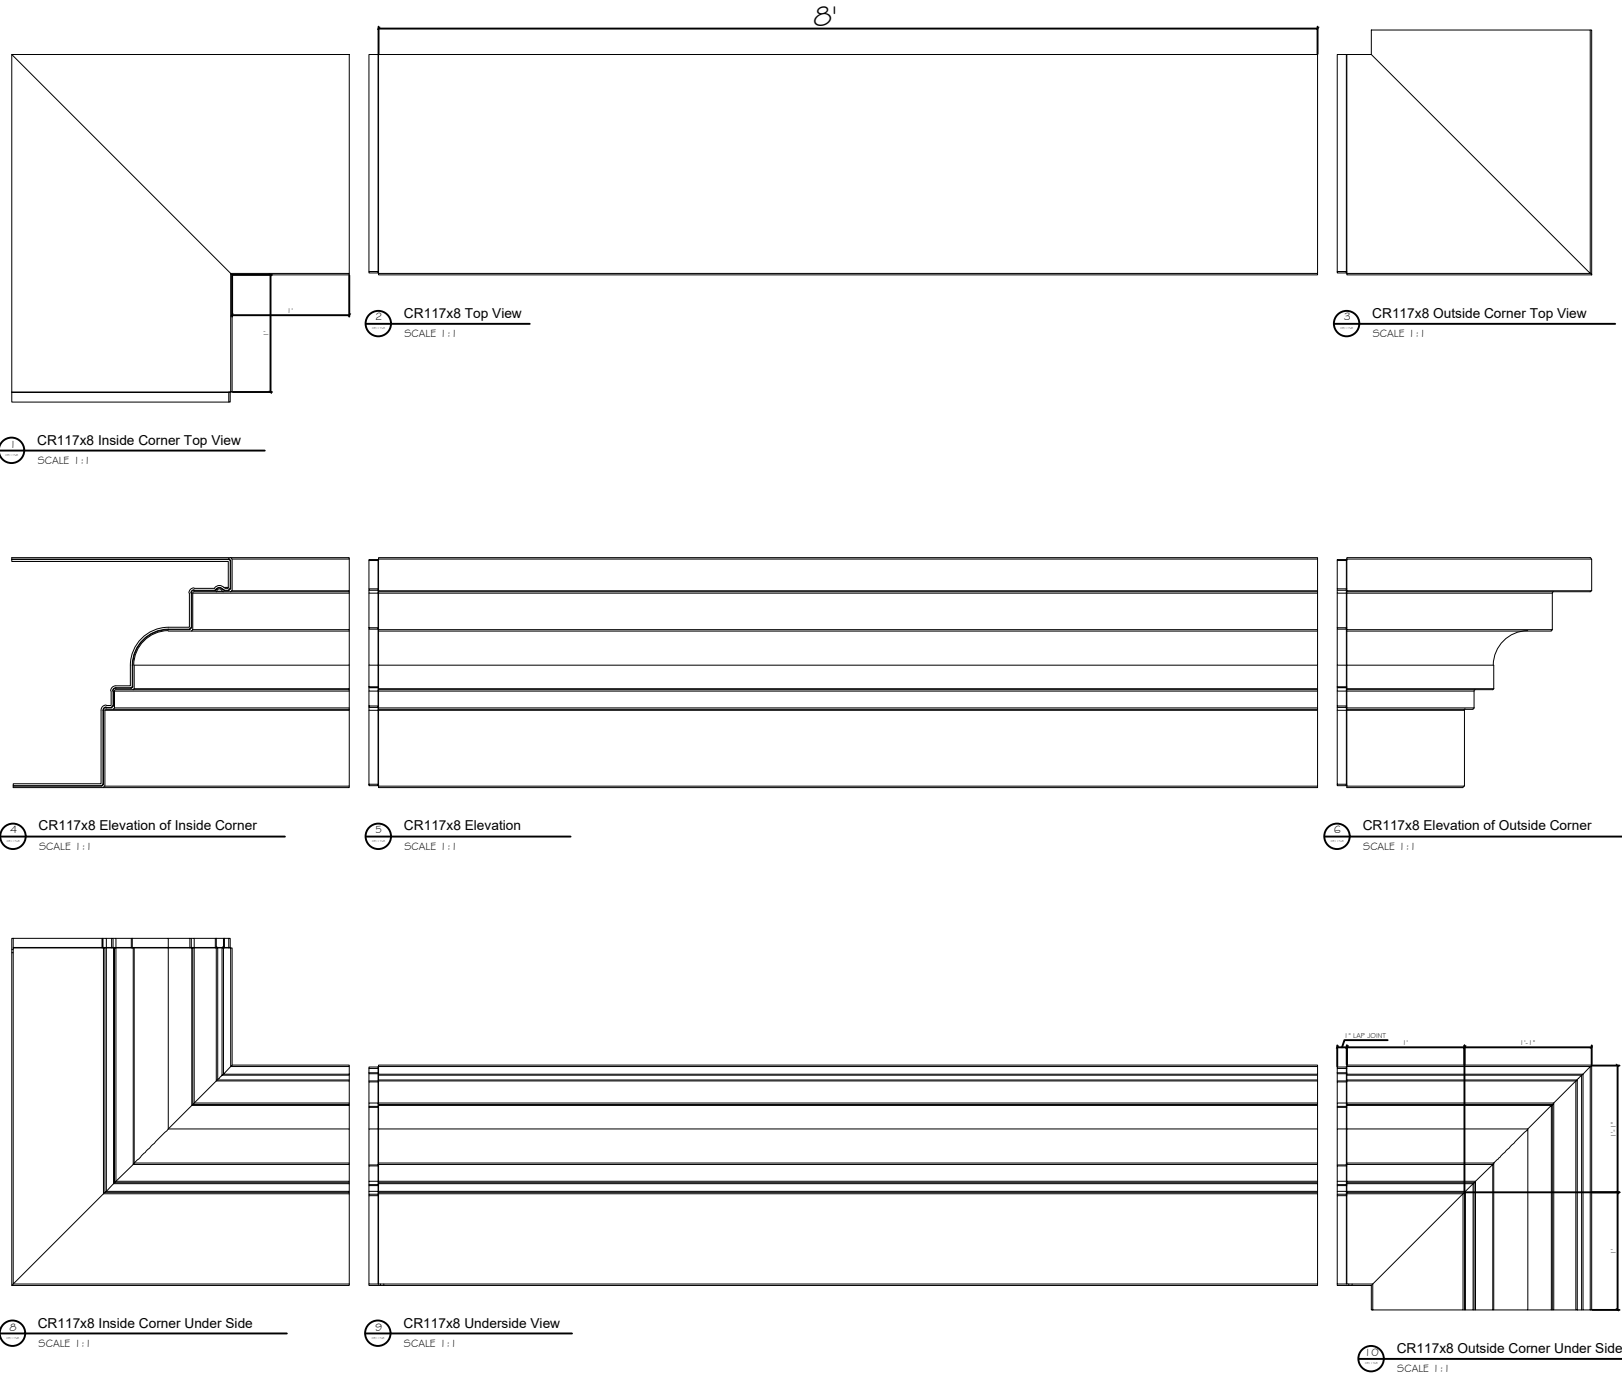

Fiberglass Cornice by: Royal Corinthian

Profile: CR117x8

1' 11-1/2" H x 1' 10-1/2" P x 96" L

Available in:

Paint Grade (white gel coat finish)

Pre-Finished (colored gel coat)

Stone Finish (textured or smooth)

Granite Finish (smooth granite look)

Manufactured by: Royal Corinthian

T. 888-265-8661

F. 888-344-2937

www.royalcorinthian.com

royalcor@royalcorinthian.com

This is a recommendation. Actual framing to be determined by Engineer.