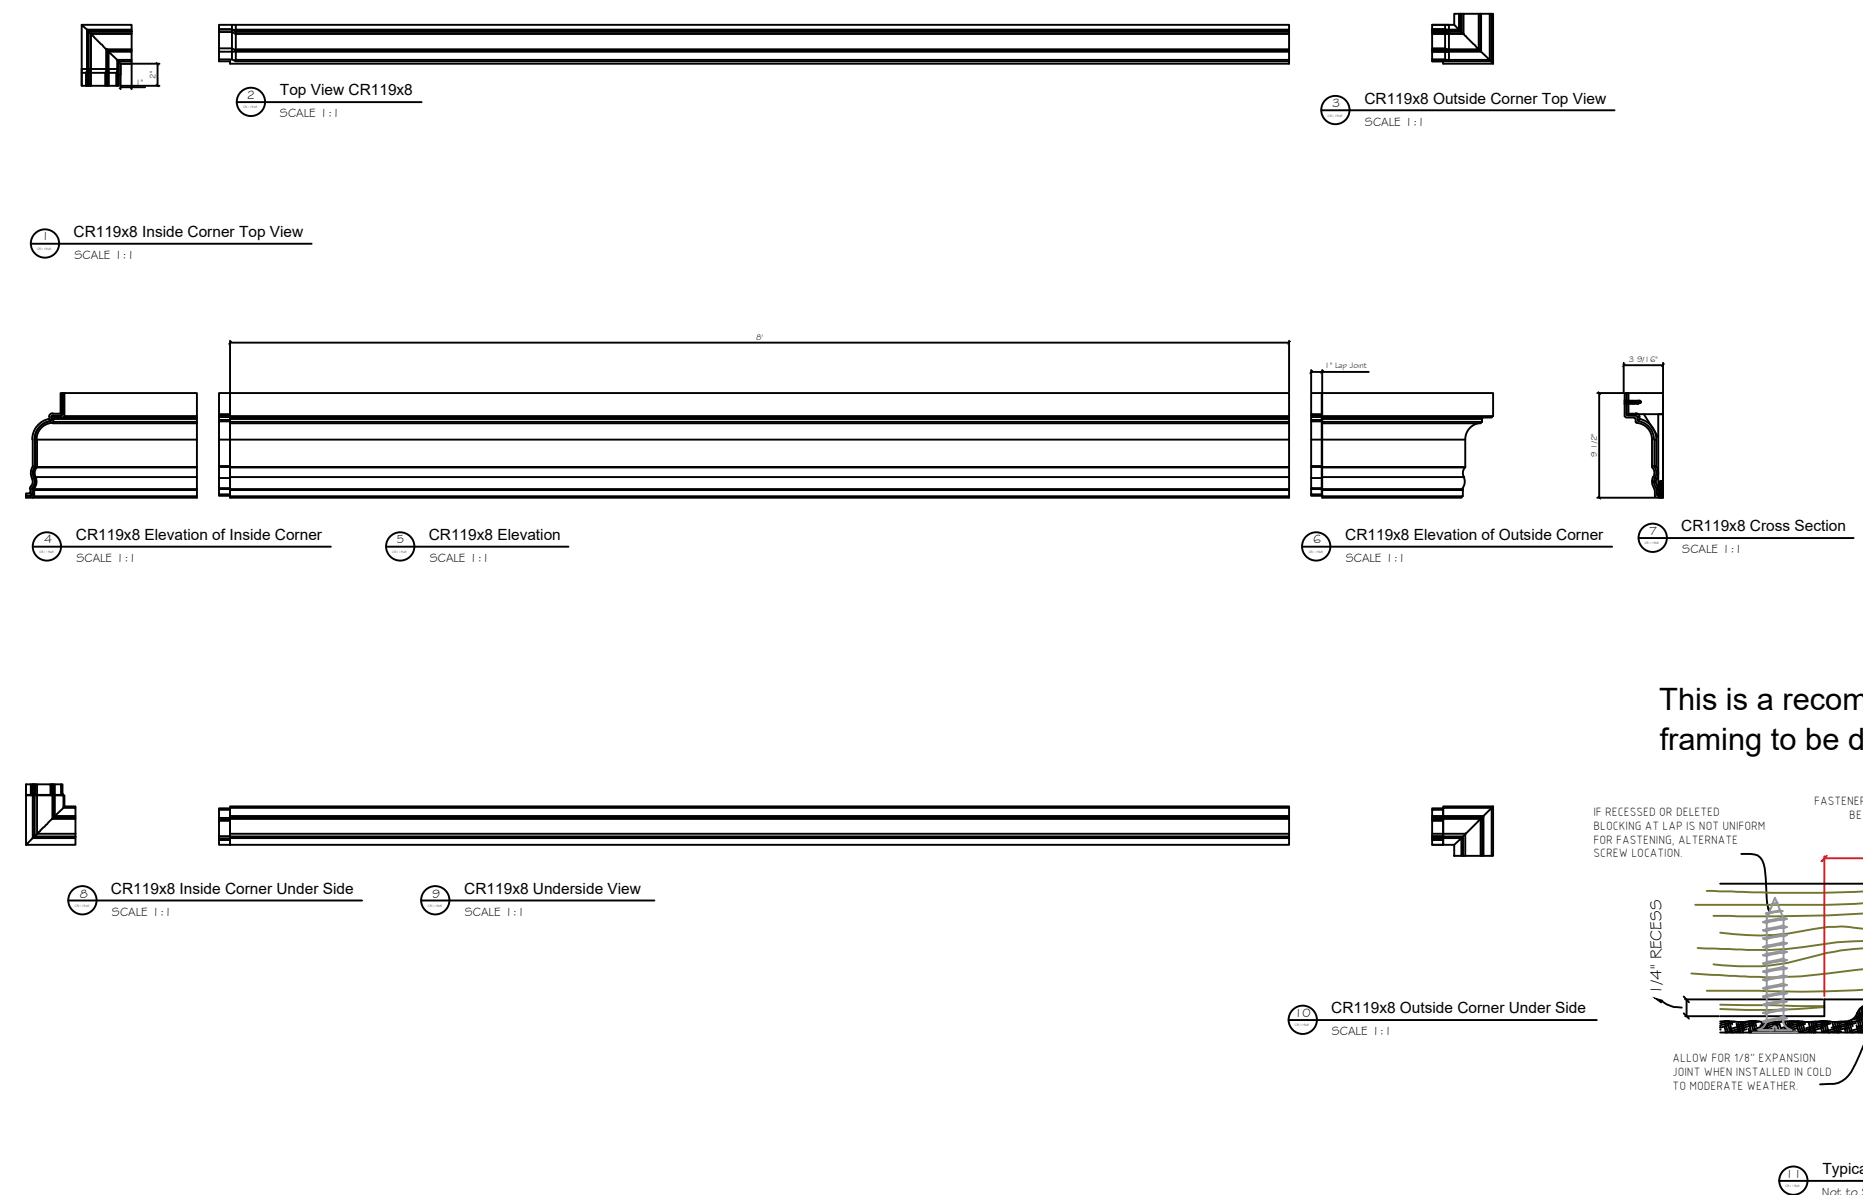

Fiberglass Cornice by: Royal Corinthian
Profile: CR119x8
9-1/2" H x 3-9/16" P x 96" L

Available in:
Paint Grade (white gel coat finish)
Pre-Finished (colored gel coat)
Stone Finish (textured or smooth)
Granite Finish (smooth granite look)

Manufactured by: Royal Corinthian
T. 888-265-8661
F. 888-344-2937
www.royalcorinthian.com
royalcor@royalcorinthian.com

This is a recommendation. Actual framing to be determined by Engineer.