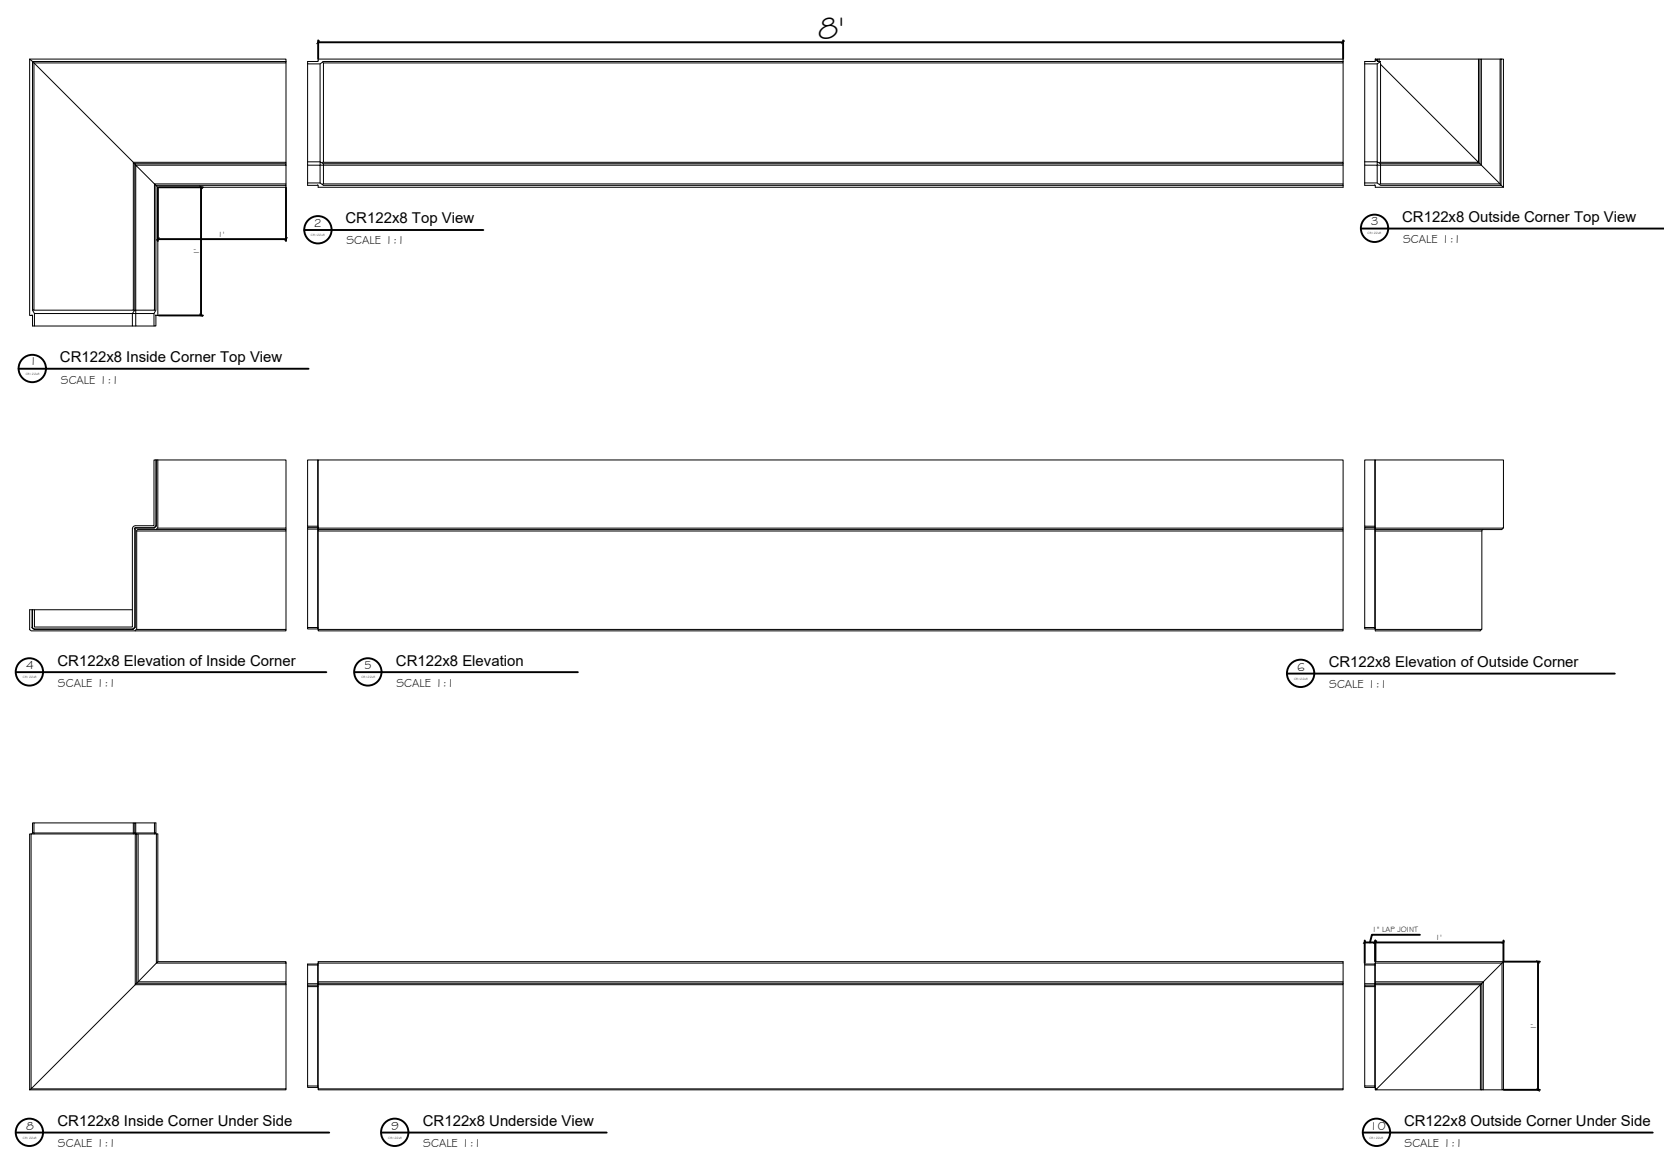

Fiberglass Cornice by: Royal Corinthian
Profile: CR122x8
1' 4" H x 1' P x 96" L

Available in:
Paint Grade (white gel coat finish)
Pre-Finished (colored gel coat)
Stone Finish (textured or smooth)
Granite Finish (smooth granite look)

Manufactured by: Royal Corinthian
T. 888-265-8661
F. 888-344-2937
www.royalcorinthian.com
royalcor@royalcorinthian.com