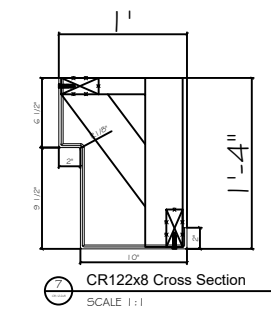

Fiberglass Cornice by: Royal Corinthian
Profile: CR122x8
1' 4" H x 1' P x 96" L

Available in:
Paint Grade (white gel coat finish)
Pre-Finished (colored gel coat)
Stone Finish (textured or smooth)
Granite Finish (smooth granite look)

Manufactured by: Royal Corinthian
T. 888-265-8661
F. 888-344-2937
www.royalcorinthian.com
royalcor@royalcorinthian.com