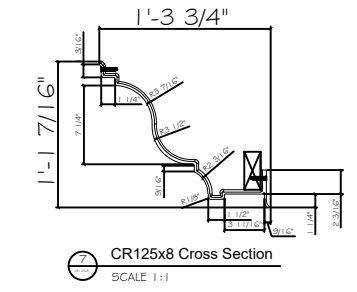

Fiberglass Cornice by: Royal Corinthian

Profile: CR125x8

1' 1-7/16" H x 1' 3-3/4" P x 96" L

Available in:

Paint Grade (white gel coat finish)

Pre-Finished (colored gel coat)

Stone Finish (textured or smooth)

Granite Finish (smooth granite look)

Manufactured by: Royal Corinthian

T. 888-265-8661

F. 888-344-2937

www.royalcorinthian.com

royalcor@royalcorinthian.com