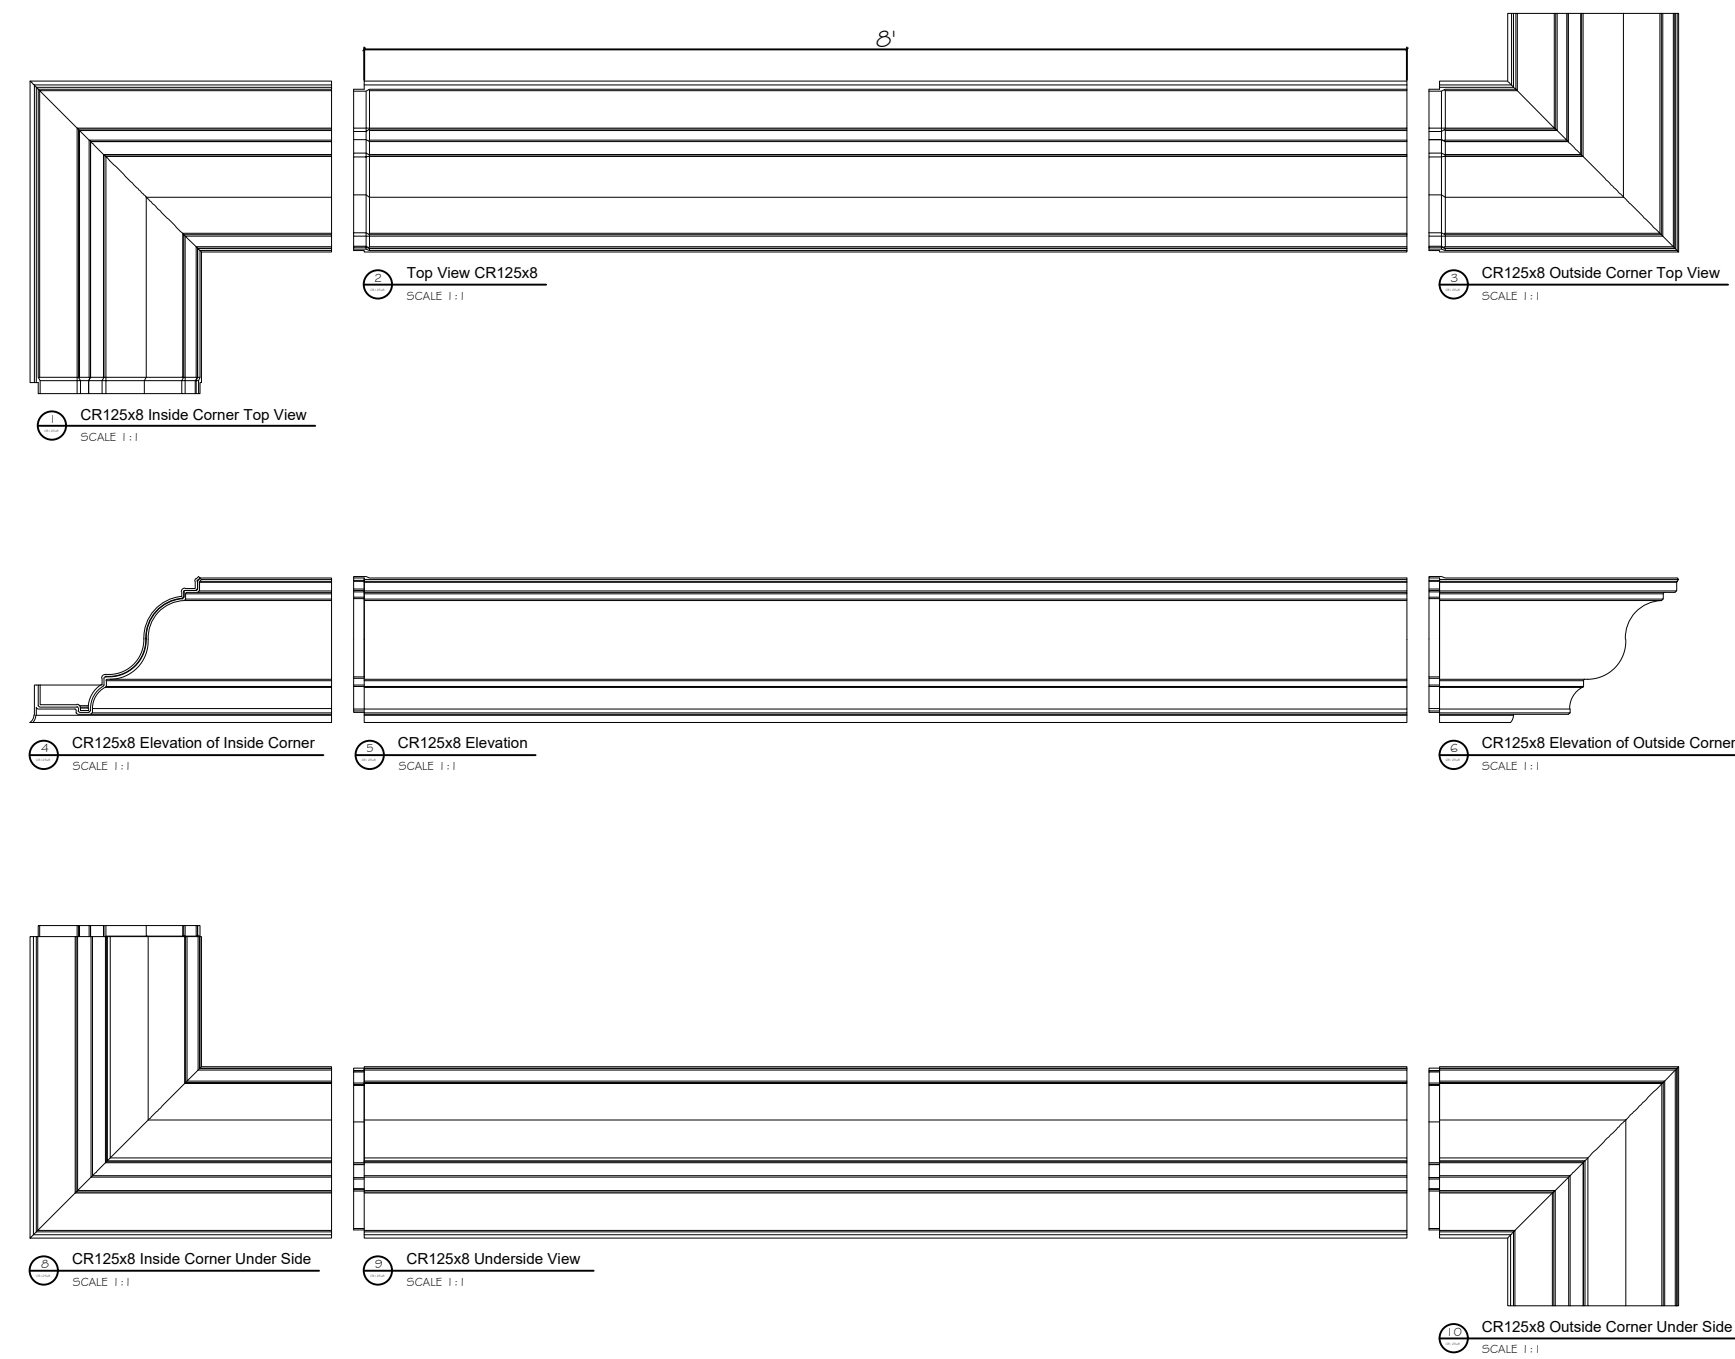

Fiberglass Cornice by: Royal Corinthian

Profile: CR125x8

1' 1-7/16" H x 1' 3-3/4" P x 96" L

Available in:

Paint Grade (white gel coat finish)

Pre-Finished (colored gel coat)

Stone Finish (textured or smooth)

Granite Finish (smooth granite look)

Manufactured by: Royal Corinthian

T. 888-265-8661

F. 888-344-2937

www.royalcorinthian.com

royalcor@royalcorinthian.com