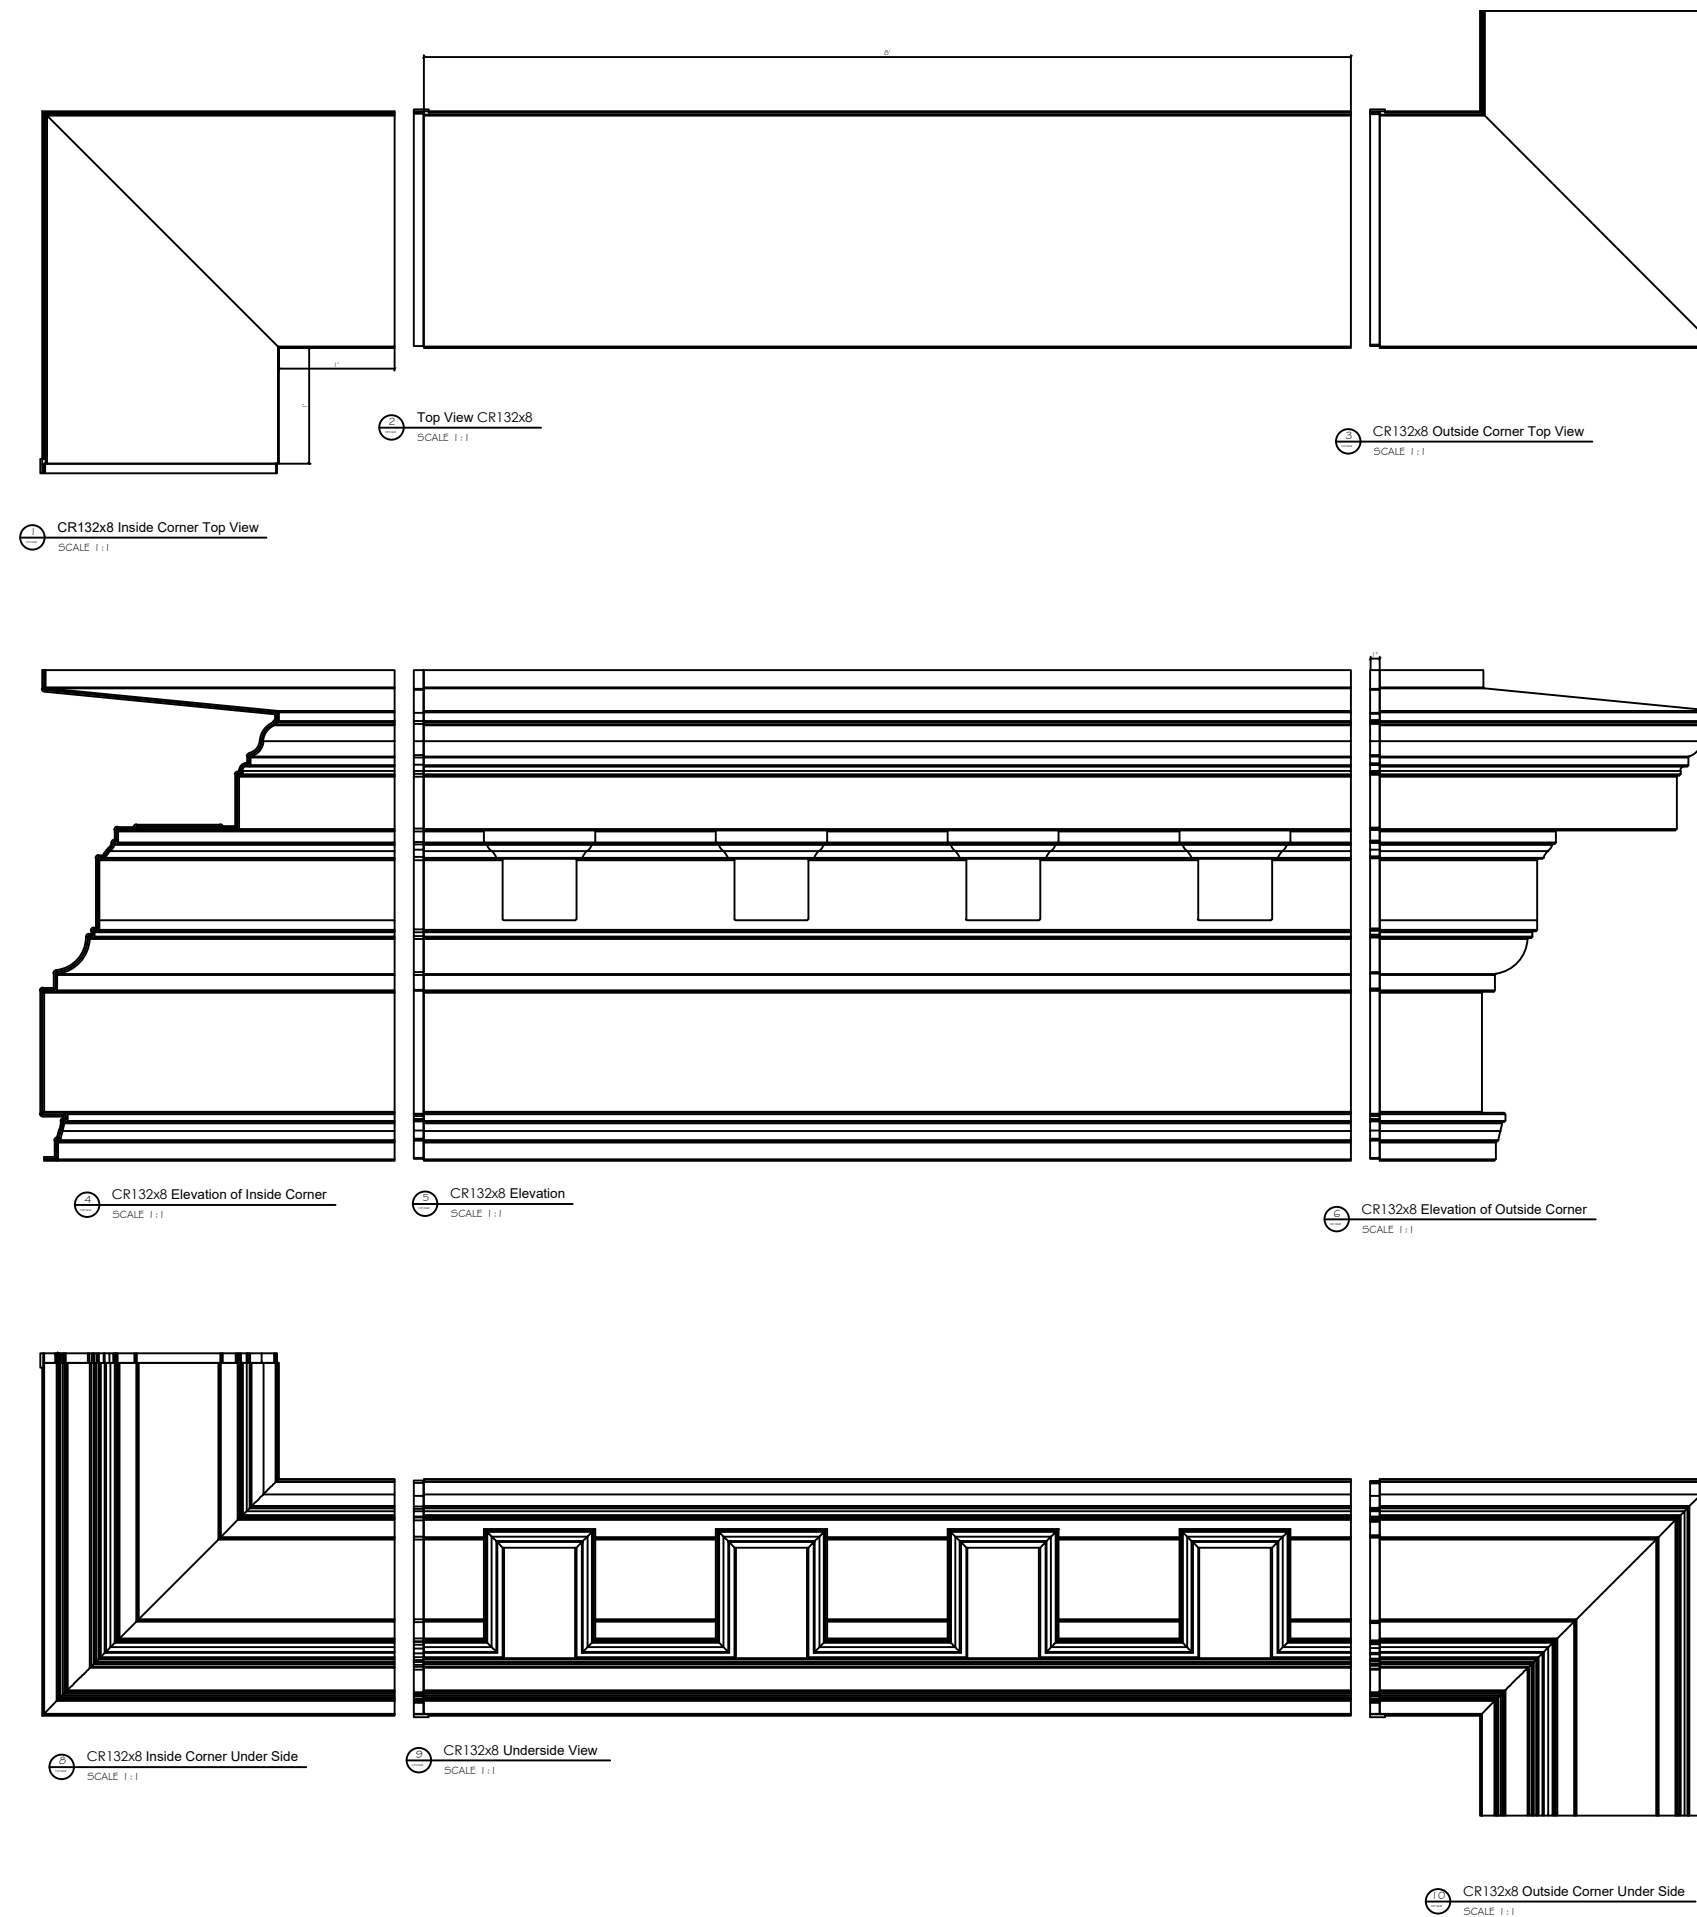

Fiberglass Cornice by: Royal Corinthian
Profile: CR132x8
4' 2-13/16" H x 2' 1/2" P x 96" L

Available in:
Paint Grade (white gel coat finish)
Pre-Finished (colored gel coat)
Stone Finish (textured or smooth)
Granite Finish (smooth granite look)

Manufactured by: Royal Corinthian
T. 888-265-8661
F. 888-344-2937
www.royalcorinthian.com
royalcor@royalcorinthian.com