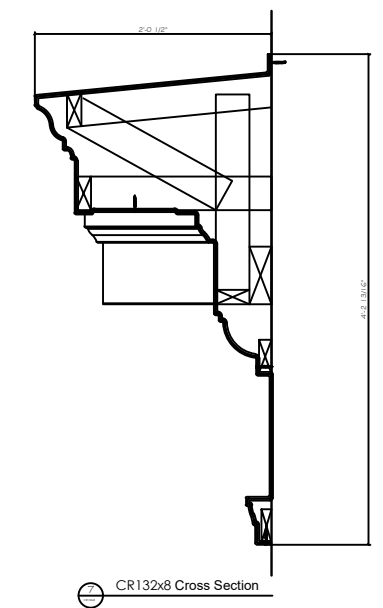

Fiberglass Cornice by: Royal Corinthian
Profile: CR132x8
4' 2-13/16" H x 2' 1/2" P x 96" L

Available in:
Paint Grade (white gel coat finish)
Pre-Finished (colored gel coat)
Stone Finish (textured or smooth)
Granite Finish (smooth granite look)

Manufactured by: Royal Corinthian
T. 888-265-8661
F. 888-344-2937
www.royalcorinthian.com
royalcor@royalcorinthian.com