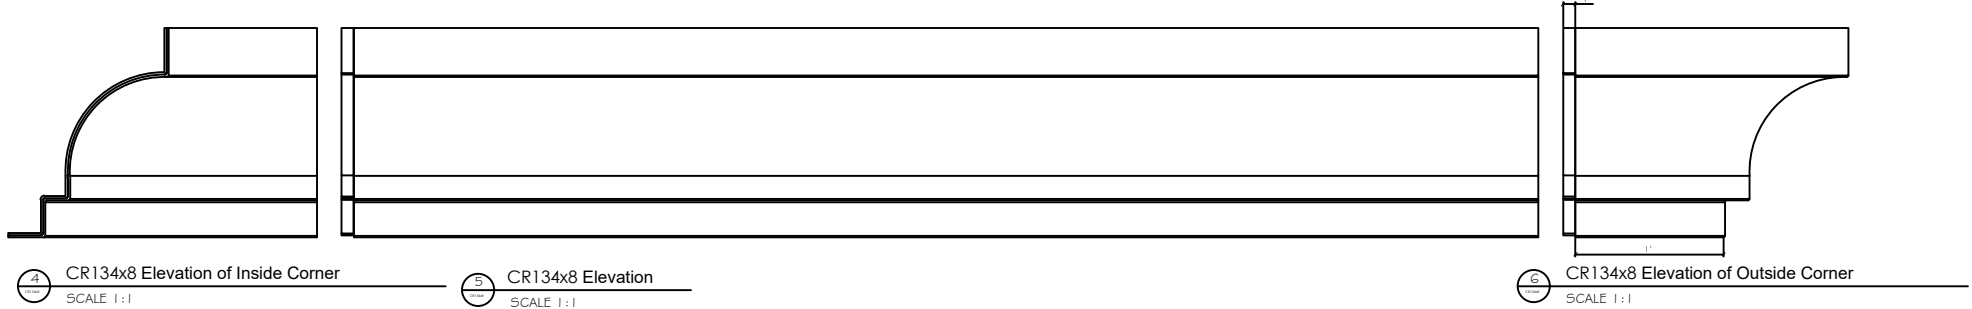

Fiberglass Cornice by: Royal Corinthian

Profile: CR134x8

1' 5" H x 1' 1" P x 96" L

Available in:

Paint Grade (white gel coat finish)

Pre-Finished (colored gel coat)

Stone Finish (textured or smooth)

Granite Finish (smooth granite look)

Manufactured by: Royal Corinthian

T. 888-265-8661

F. 888-344-2937

www.royalcorinthian.com

royalcor@royalcorinthian.com

This is a recommendation. Actual framing to be determined by Engineer.