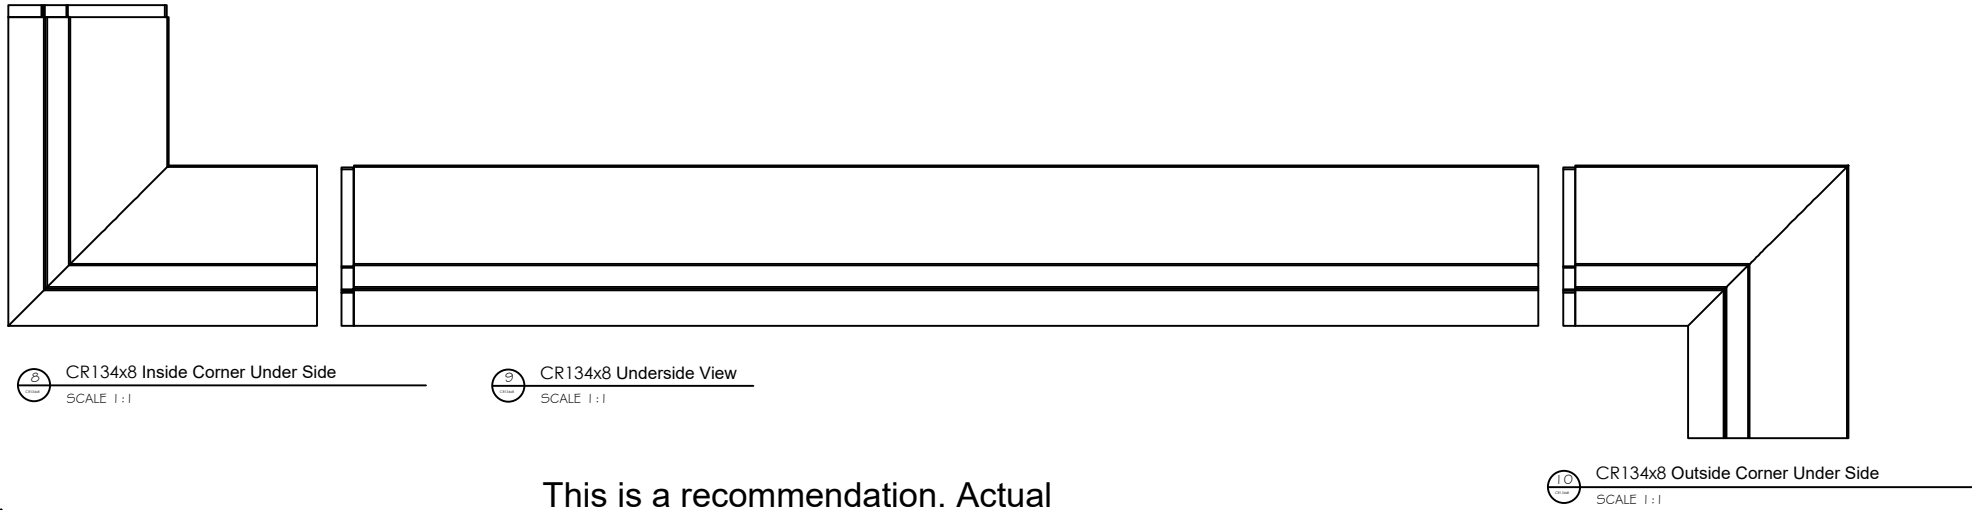

Fiberglass Cornice by: Royal Corinthian

Profile: CR134x8

1' 5" H x 1' 1" P x 96" L

Available in:

Paint Grade (white gel coat finish)

Pre-Finished (colored gel coat)

Stone Finish (textured or smooth)

Granite Finish (smooth granite look)

Manufactured by: Royal Corinthian

T. 888-265-8661

F. 888-344-2937

www.royalcorinthian.com

royalcor@royalcorinthian.com

This is a recommendation. Actual framing to be determined by Engineer.