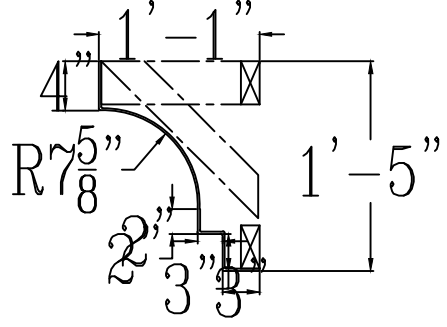

Fiberglass Cornice by: Royal Corinthian

Profile: CR134x8

1' 5" H x 1' 1" P x 96" L

Available in:

Paint Grade (white gel coat finish)

Pre-Finished (colored gel coat)

Stone Finish (textured or smooth)

Granite Finish (smooth granite look)

Manufactured by: Royal Corinthian

T. 888-265-8661

F. 888-344-2937

www.royalcorinthian.com

royalcor@royalcorinthian.com