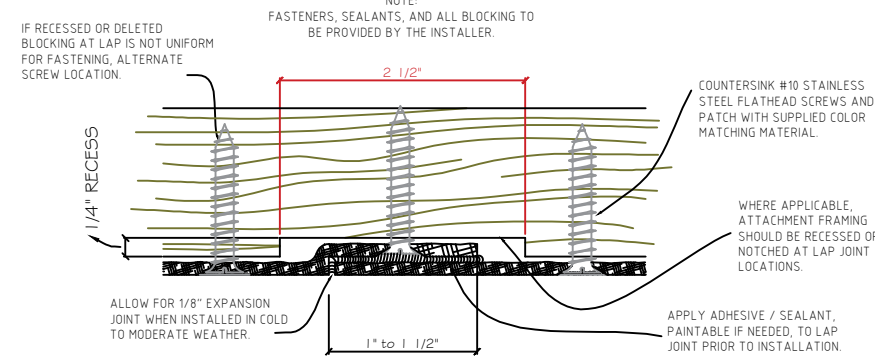

# Fiberglass Cornice by: Royal Corinthian

Profile: CR134x8

1' 5" H x 1' 1" P x 96" L

Available in:

Paint Grade (white gel coat finish)

Pre-Finished (colored gel coat)

Stone Finish (textured or smooth)

Granite Finish (smooth granite look)

Typical Lap Joint Detail Not to Scale