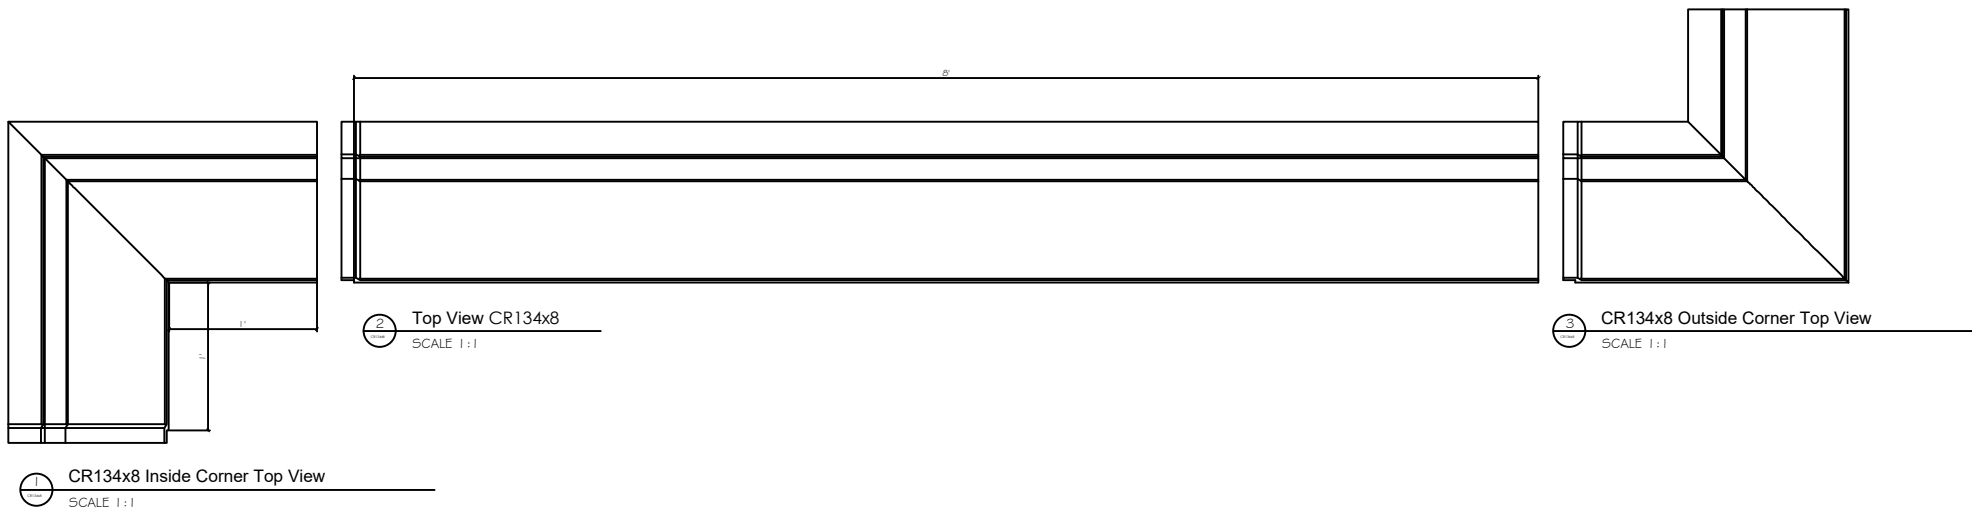

Fiberglass Cornice by: Royal Corinthian

Profile: CR134x8

1' 5" H x 1' 1" P x 96" L

Available in:

Paint Grade (white gel coat finish)

Pre-Finished (colored gel coat)

Stone Finish (textured or smooth)

Granite Finish (smooth granite look)

Manufactured by: Royal Corinthian

T. 888-265-8661

F. 888-344-2937

www.royalcorinthian.com

royalcor@royalcorinthian.com

This is a recommendation. Actual framing to be determined by Engineer.