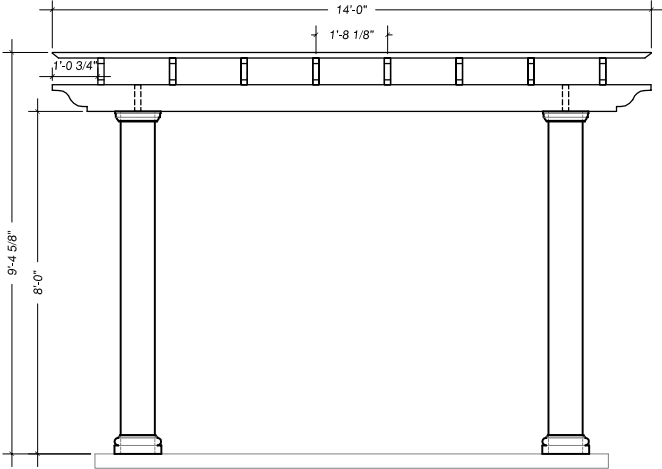

Contents

1. -(4) 10"x8'-0" Round Pultruded Columns
   - -(4) 10" Round Poly Cap/Base Sets
   - -(4) 8'-0" Steel Threaded Rod
   - -(4) 10" Aluminum Top Anchor Plate
   - -(4) Stainless Steel Column Hardware Set
   - -(8) 2"x8"x14' Fiberglass Rafters
   - -(16) Decorative Spartan Rafter Tails
2. -(32) Aluminum Angles
   - -(64) Stainless Steel Rafter Screws
   - -(12) 2"x2"x14' Purlins
   - -(24) Decorative Ends
   - -(96) Stainless Steel Purlin Screws
   - -(2) 2"x8"x9'-10" Header Supports
   - -(2) 2"x8"x14' Rafter Supports
   - -(4) Decorative Rafter Tails

14'-0"x14'-0" Standard Pergola