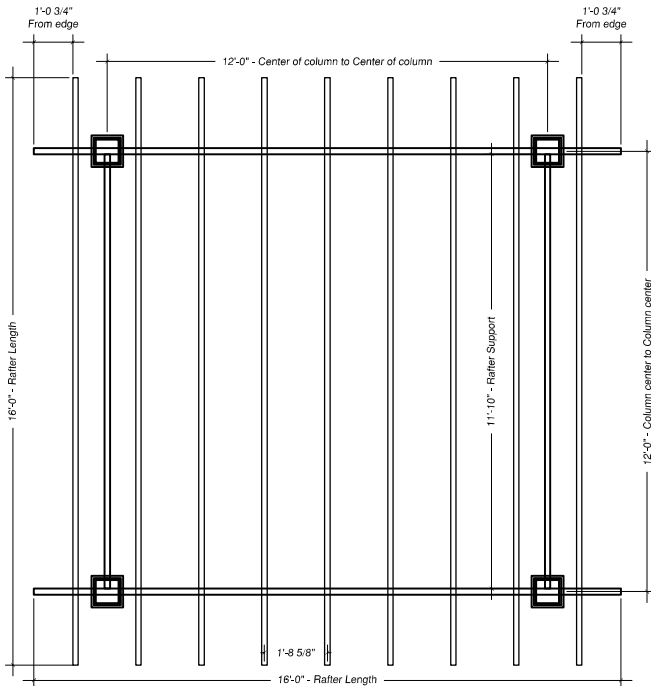

Contents

- -(4) 10"x10"x8'-0" Square Pultruded Columns
- -(4) 10" Square Poly Cap/Base Sets
- -(4) 8'-0" Steel Threaded Rod
- -(4) 10" Aluminum Top Anchor Plate
- -(4) Stainless Steel Column Hardware Set
- -(9) 2"x8"x16' Fiberglass Rafters
- -(18) Decorative Spartan Rafter Tails

- -(36) Aluminum Angles
- -(72) Stainless Steel Rafter Screws
- -(14) 2"x2"x16' Purlins
- -(28) Decorative Ends
- -(126) Stainless Steel Purlin Screws
- -(2) 2"x8"x11'-10" Header Supports
- -(2) 2"x8"x16' Rafter Supports
- -(4) Decorative Rafter Tails

16'-0"x16'-0" Standard Pergola

Toll Free: 888-265-8661 • Fax: 888-344-2937 • www.RoyalCorinthian.com • RoyalCor@RoyalCorinthian.com