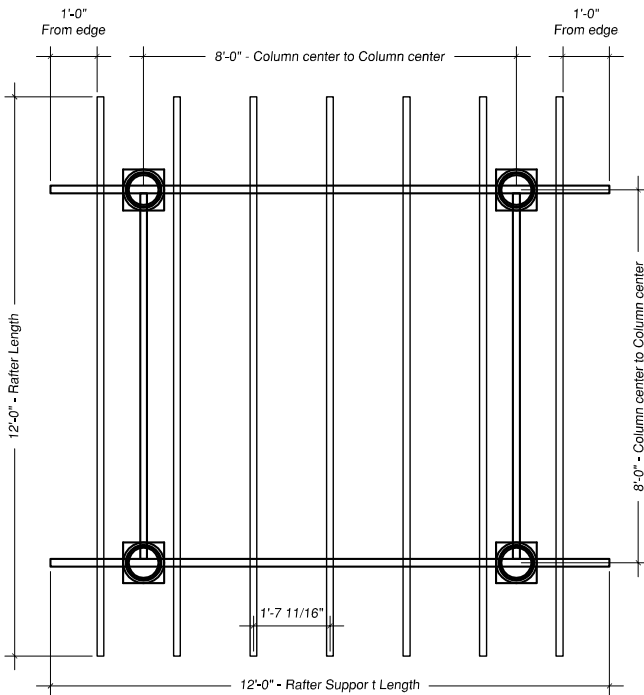

Contents

- (4) 8"x8'-0" Round Pultruded Columns
- (4) 8" Round Poly Cap/Base Sets
- (4) 8'-0" Steel Threaded Rod
- (4) 10" Aluminum Top Anchor Plate
- (4) Stainless Steel Column Hardware Set
- (7) 2"x8"x12' Fiberglass Rafters
- (14) Decorative Spartan Rafter Tails

- (28) Aluminum Angles
- (56) Stainless Steel Rafter Screws
- (10) 2"x2"x12' Purlins
- (20) 2"x2"x12' Decorative Ends
- (70) Stainless Steel Purlin Screws
- (2) 2"x8"x7'-10" Header Supports
- (2) 2"x8"x12' Rafter Supports
- (4) Decorative Rafter Tails

Rafters & Rafter Supports

Rafters & Purlins

Contents

- (4) 8"x8"x8'-0" Square Pultruded Columns
- (4) 8" Square Poly Cap/Base Sets
- (4) 8'-0" Steel Threaded Rod
- (4) 10" Aluminum Top Anchor Plate
- (4) Stainless Steel Column Hardware Set
- (7) 2"x8"x12' Fiberglass Rafters
- (14) Decorative Spartan Rafter Tails
- (28) Aluminum Angles
- (56) Stainless Steel Rafter Screws
- (10) 2"x2"x12' Purlins
- (20) 2"x2"x12' Decorative Ends
- (70) Stainless Steel Purlin Screws
- (2) 2"x8"x7'-10" Header Supports
- (2) 2"x8"x12' Rafter Supports
- (4) Decorative Rafter Tails

Rafters & Rafter Supports

Rafters & Purlins

Contents

- (4) 10"x8'-0" Round Pultruded Columns
  - (4) 10" Round Poly Cap/Base Sets
  - (4) 8'-0" Steel Threaded Rod
  - (4) 10" Aluminum Top Anchor Plate
  - (4) Stainless Steel Column Hardware Set
  - (8) 2"x8"x14' Fiberglass Rafters
  - (16) Decorative Spartan Rafter Tails
- (32) Aluminum Angles
  - (64) Stainless Steel Rafter Screws
  - (12) 2"x2"x14' Purlins
  - (24) Decorative Ends
  - (96) Stainless Steel Purlin Screws
  - (2) 2"x8"x9'-10" Header Supports
  - (2) 2"x8"x14' Rafter Supports
  - (4) Decorative Rafter Tails