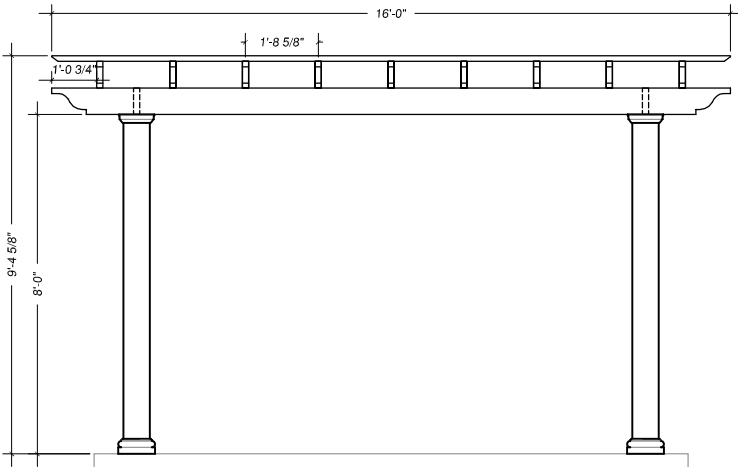

Contents

- -(4) 10"x10"x8'-0" Square Pultruded Columns
- -(4) 10" Square Poly Cap/Base Sets
- -(4) 8'-0" Steel Threaded Rod
- -(4) 10" Aluminum Top Anchor Plate
- -(4) Stainless Steel Column Hardware Set
- -(9) 2"x8"x16' Fiberglass Rafters
- -(18) Decorative Spartan Rafter Tails

- -(36) Aluminum Angles
- -(72) Stainless Steel Rafter Screws
- -(14) 2"x2"x16' Purlins
- -(28) Decorative Ends
- -(126) Stainless Steel Purlin Screws
- -(2) 2"x8"x11'-10" Header Supports
- -(2) 2"x8"x16' Rafter Supports
- -(4) Decorative Rafter Tails

16'-0"x16'-0" Standard Pergola

Toll Free: 888-265-8661 • Fax: 888-344-2937 • www.RoyalCorinthian.com • RoyalCor@RoyalCorinthian.com