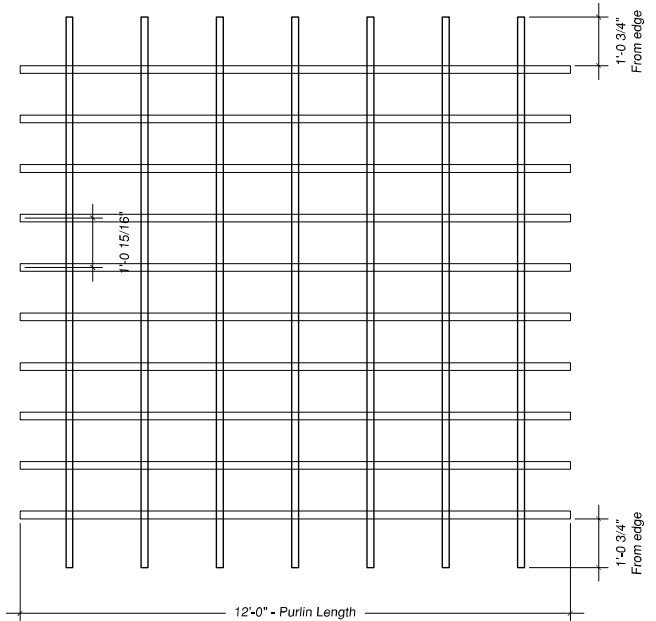

Rafters & Purlins