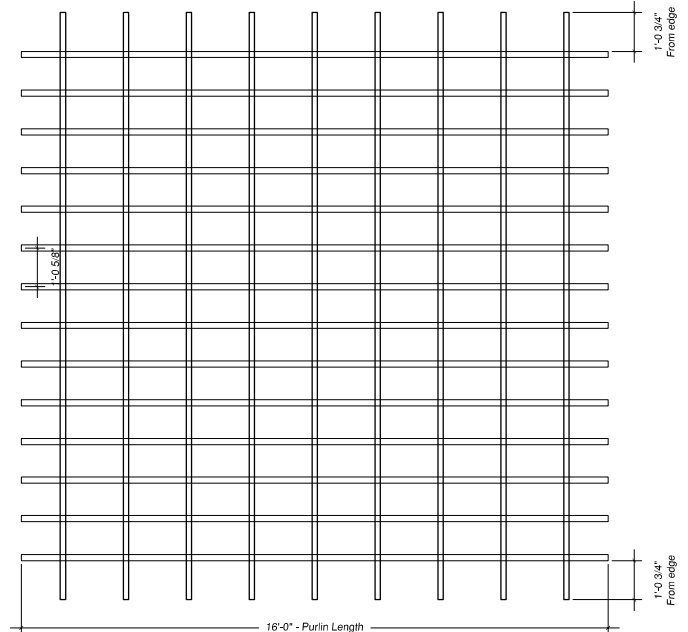

Contents

- -(4) 10"x10"x8'-0" Square Pultruded Columns
- -(4) 10" Square Poly Cap/Base Sets
- -(4) 8'-0" Steel Threaded Rod
- -(4) 10" Aluminum Top Anchor Plate
- -(4) Stainless Steel Column Hardware Set
- -(9) 2"x8"x16' Fiberglass Rafters
- -(18) Decorative Spartan Rafter Tails

- -(36) Aluminum Angles
- -(72) Stainless Steel Rafter Screws
- -(14) 2"x2"x16' Purlins
- -(28) Decorative Ends
- -(126) Stainless Steel Purlin Screws
- -(2) 2"x8"x11'-10" Header Supports
- -(2) 2"x8"x16' Rafter Supports
- -(4) Decorative Rafter Tails

16'-0"x16'-0" Standard Pergola

Toll Free: 888-265-8661 • Fax: 888-344-2937 • www.RoyalCorinthian.com • RoyalCor@RoyalCorinthian.com