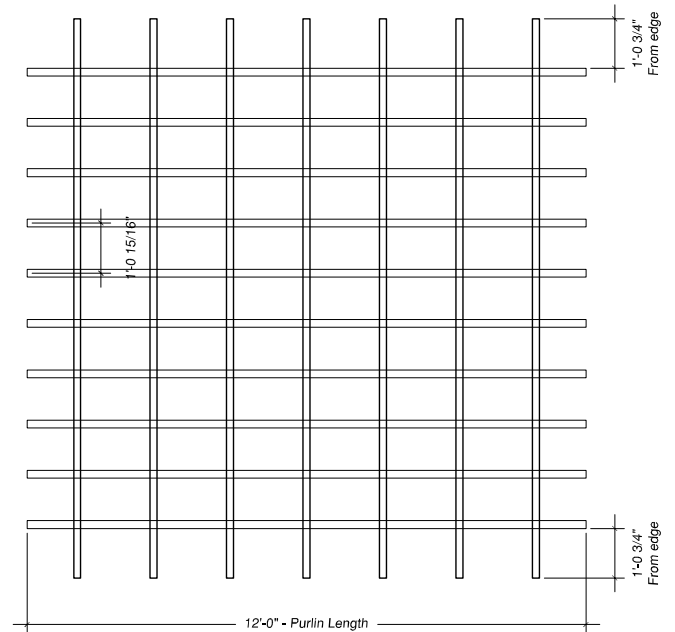

Rafters & Purlins