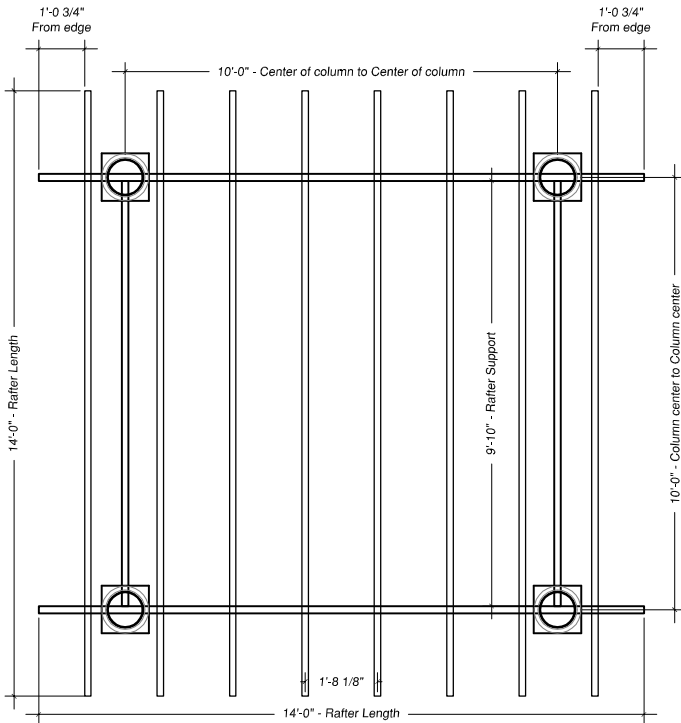

Contents

- (4) 8"x8'-0" Round Pultruded Columns
- (4) 8" Round Poly Cap/Base Sets
- (4) 8'-0" Steel Threaded Rod
- (4) 10" Aluminum Top Anchor Plate
- (4) Stainless Steel Column Hardware Set
- (7) 2"x8"x12' Fiberglass Rafters
- (14) Decorative Spartan Rafter Tails

Rafters & Rafter Supports

Rafters & Purlins

Contents

- (4) 8"x8"x8'-0" Square Pultruded Columns
- (4) 8" Square Poly Cap/Base Sets
- (4) 8'-0" Steel Threaded Rod
- (4) 10" Aluminum Top Anchor Plate
- (4) Stainless Steel Column Hardware Set
- (7) 2"x8"x12' Fiberglass Rafters
- (14) Decorative Spartan Rafter Tails
- (28) Aluminum Angles
- (56) Stainless Steel Rafter Screws
- (10) 2"x2"x12' Purlins
- (20) 2"x2"x12' Decorative Ends
- (70) Stainless Steel Purlin Screws
- (2) 2"x8"x7'-10" Header Supports
- (2) 2"x8"x12' Rafter Supports
- (4) Decorative Rafter Tails

Rafters & Rafter Supports

Rafters & Purlins

Contents

- (4) 10"x8'-0" Round Pultruded Columns
  - (4) 10" Round Poly Cap/Base Sets
  - (4) 8'-0" Steel Threaded Rod
  - (4) 10" Aluminum Top Anchor Plate
  - (4) Stainless Steel Column Hardware Set
  - (8) 2"x8"x14' Fiberglass Rafters
  - (16) Decorative Spartan Rafter Tails
- (32) Aluminum Angles
  - (64) Stainless Steel Rafter Screws
  - (12) 2"x2"x14' Purlins
  - (24) Decorative Ends
  - (96) Stainless Steel Purlin Screws
  - (2) 2"x8"x9'-10" Header Supports
  - (2) 2"x8"x14' Rafter Supports
  - (4) Decorative Rafter Tails

**14'-0"x14'-0" Standard Pergola**

**Contents**

- (4) 10"x10"x8'-0" Square Pultruded Columns
- (4) 10" Square Poly Cap/Base Sets
- (4) 8'-0" Steel Threaded Rod
- (4) 10" Aluminum Top Anchor Plate
- (4) Stainless Steel Column Hardware Set
- (8) 2"x8"x14' Fiberglass Rafters
- (16) Decorative Spartan Rafter Tails
- (32) Aluminum Angles
- (64) Stainless Steel Rafter Screws
- (12) 2"x2"x14' Purlins
- (24) Decorative Ends
- (96) Stainless Steel Purlin Screws
- (2) 2"x8"x9'-10" Header Supports
- (2) 2"x8"x14' Rafter Supports
- (4) Decorative Rafter Tails