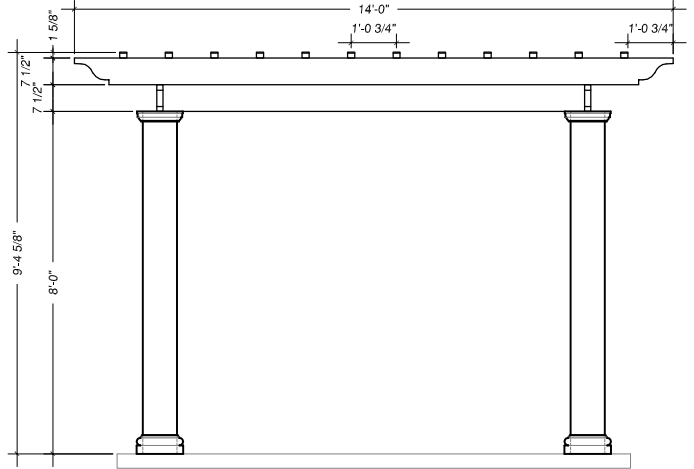

Contents

1. -(4) 10"x8'-0" Round Pultruded Columns
   - -(4) 10" Round Poly Cap/Base Sets
   - -(4) 8'-0" Steel Threaded Rod
   - -(4) 10" Aluminum Top Anchor Plate
   - -(4) Stainless Steel Column Hardware Set
   - -(8) 2"x8"x14' Fiberglass Rafters
   - -(16) Decorative Spartan Rafter Tails
2. -(32) Aluminum Angles
   - -(64) Stainless Steel Rafter Screws
   - -(12) 2"x2"x14' Purlins
   - -(24) Decorative Ends
   - -(96) Stainless Steel Purlin Screws
   - -(2) 2"x8"x9'-10" Header Supports
   - -(2) 2"x8"x14' Rafter Supports
   - -(4) Decorative Rafter Tails

14'-0"x14'-0" Standard Pergola