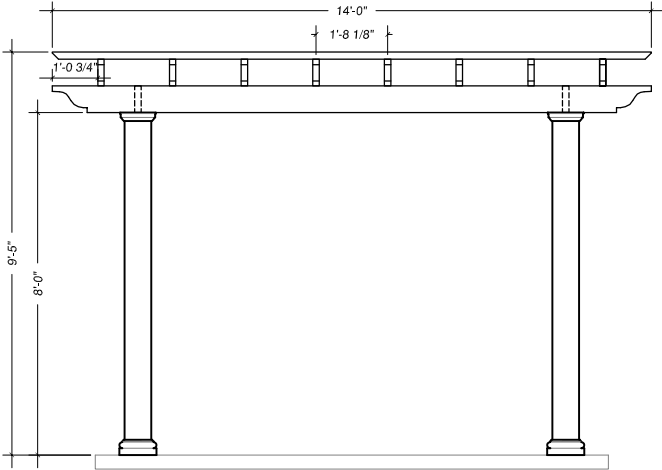

Rafters & Rafter Supports

Rafters & Purlins

Contents

- (4) 10"x8'-0" Round Pultruded Columns
  - (4) 10" Round Poly Cap/Base Sets
  - (4) 8'-0" Steel Threaded Rod
  - (4) 10" Aluminum Top Anchor Plate
  - (4) Stainless Steel Column Hardware Set
  - (8) 2"x8"x14' Fiberglass Rafters
  - (16) Decorative Spartan Rafter Tails
- (32) Aluminum Angles
  - (64) Stainless Steel Rafter Screws
  - (12) 2"x2"x14' Purlins
  - (24) Decorative Ends
  - (96) Stainless Steel Purlin Screws
  - (2) 2"x8"x9'-10" Header Supports
  - (2) 2"x8"x14' Rafter Supports
  - (4) Decorative Rafter Tails

**14'-0"x14'-0" Standard Pergola**

**Contents**

- (4) 10"x10"x8'-0" Square Pultruded Columns
- (4) 10" Square Poly Cap/Base Sets
- (4) 8'-0" Steel Threaded Rod
- (4) 10" Aluminum Top Anchor Plate
- (4) Stainless Steel Column Hardware Set
- (8) 2"x8"x14' Fiberglass Rafters
- (16) Decorative Spartan Rafter Tails
- (32) Aluminum Angles
- (64) Stainless Steel Rafter Screws
- (12) 2"x2"x14' Purlins
- (24) Decorative Ends
- (96) Stainless Steel Purlin Screws
- (2) 2"x8"x9'-10" Header Supports
- (2) 2"x8"x14' Rafter Supports
- (4) Decorative Rafter Tails