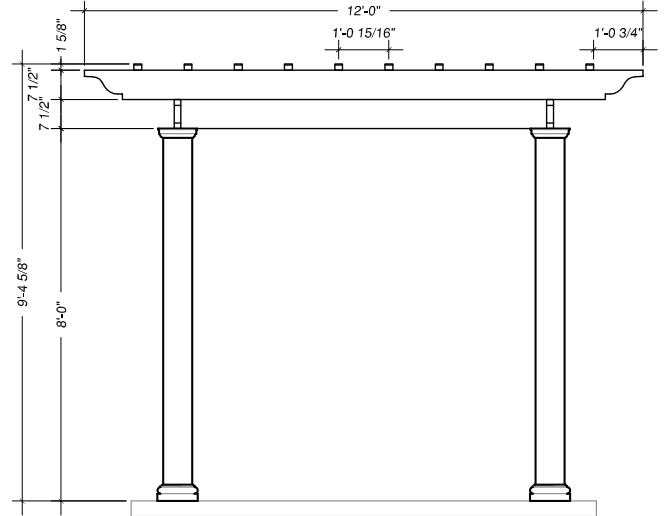

Contents

- (4) 8"x8'-0" Round Pultruded Columns
- (4) 8" Round Poly Cap/Base Sets
- (4) 8'-0" Steel Threaded Rod
- (4) 10" Aluminum Top Anchor Plate
- (4) Stainless Steel Column Hardware Set
- (7) 2"x8"x12' Fiberglass Rafters
- (14) Decorative Spartan Rafter Tails

- (28) Aluminum Angles
- (56) Stainless Steel Rafter Screws
- (10) 2"x2"x12' Purlins
- (20) 2"x2"x12' Decorative Ends
- (70) Stainless Steel Purlin Screws
- (2) 2"x8"x7'-10" Header Supports
- (2) 2"x8"x12' Rafter Supports
- (4) Decorative Rafter Tails

Rafters & Rafter Supports

Rafters & Purlins

Contents

- (4) 8"x8"x8'-0" Square Pultruded Columns
- (4) 8" Square Poly Cap/Base Sets
- (4) 8'-0" Steel Threaded Rod
- (4) 10" Aluminum Top Anchor Plate
- (4) Stainless Steel Column Hardware Set
- (7) 2"x8"x12' Fiberglass Rafters
- (14) Decorative Spartan Rafter Tails
- (28) Aluminum Angles
- (56) Stainless Steel Rafter Screws
- (10) 2"x2"x12' Purlins
- (20) 2"x2"x12' Decorative Ends
- (70) Stainless Steel Purlin Screws
- (2) 2"x8"x7'-10" Header Supports
- (2) 2"x8"x12' Rafter Supports
- (4) Decorative Rafter Tails