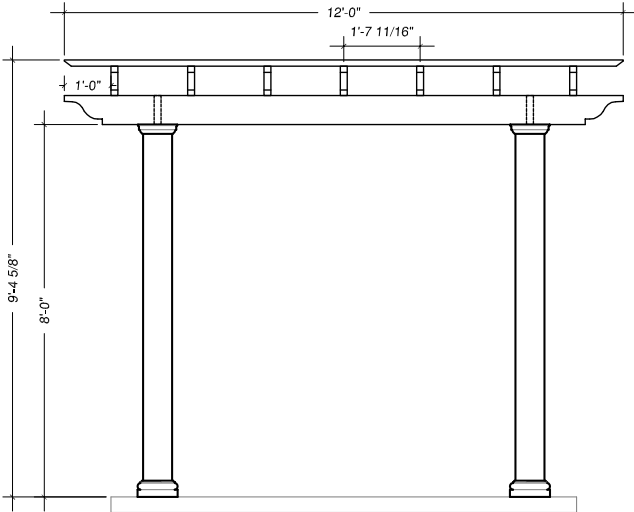

Contents

- (4) 8"x8'-0" Round Pultruded Columns
- (4) 8" Round Poly Cap/Base Sets
- (4) 8'-0" Steel Threaded Rod
- (4) 10" Aluminum Top Anchor Plate
- (4) Stainless Steel Column Hardware Set
- (7) 2"x8"x12' Fiberglass Rafters
- (14) Decorative Spartan Rafter Tails

- (28) Aluminum Angles
- (56) Stainless Steel Rafter Screws
- (10) 2"x2"x12' Purlins
- (20) 2"x2"x12' Decorative Ends
- (70) Stainless Steel Purlin Screws
- (2) 2"x8"x7'-10" Header Supports
- (2) 2"x8"x12' Rafter Supports
- (4) Decorative Rafter Tails

Rafters & Rafter Supports

Rafters & Purlins

Contents

- (4) 8"x8"x8'-0" Square Pultruded Columns
- (4) 8" Square Poly Cap/Base Sets
- (4) 8'-0" Steel Threaded Rod
- (4) 10" Aluminum Top Anchor Plate
- (4) Stainless Steel Column Hardware Set
- (7) 2"x8"x12' Fiberglass Rafters
- (14) Decorative Spartan Rafter Tails
- (28) Aluminum Angles
- (56) Stainless Steel Rafter Screws
- (10) 2"x2"x12' Purlins
- (20) 2"x2"x12' Decorative Ends
- (70) Stainless Steel Purlin Screws
- (2) 2"x8"x7'-10" Header Supports
- (2) 2"x8"x12' Rafter Supports
- (4) Decorative Rafter Tails