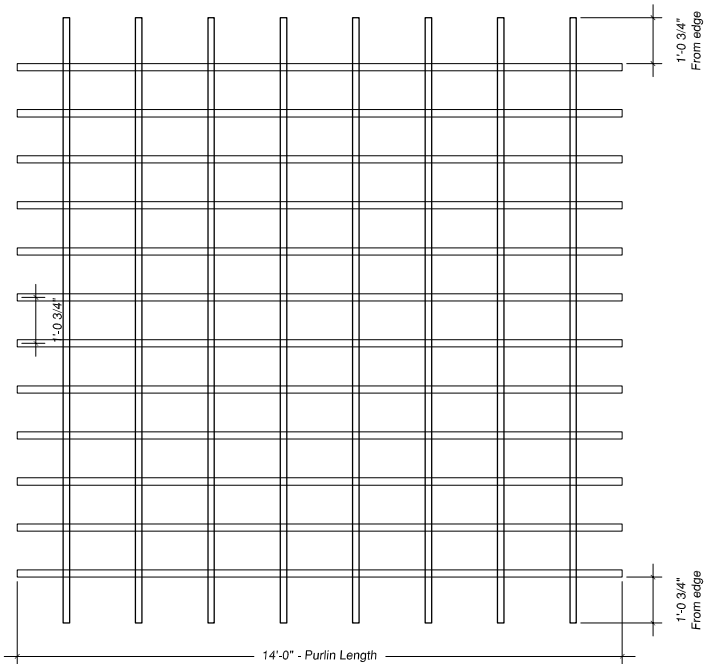

Rafters & Rafter Supports

Rafters & Purlins

Contents

- (4) 10"x8'-0" Round Pultruded Columns
  - (4) 10" Round Poly Cap/Base Sets
  - (4) 8'-0" Steel Threaded Rod
  - (4) 10" Aluminum Top Anchor Plate
  - (4) Stainless Steel Column Hardware Set
  - (8) 2"x8"x14' Fiberglass Rafters
  - (16) Decorative Spartan Rafter Tails
- (32) Aluminum Angles
  - (64) Stainless Steel Rafter Screws
  - (12) 2"x2"x14' Purlins
  - (24) Decorative Ends
  - (96) Stainless Steel Purlin Screws
  - (2) 2"x8"x9'-10" Header Supports
  - (2) 2"x8"x14' Rafter Supports
  - (4) Decorative Rafter Tails

**14'-0"x14'-0" Standard Pergola**

**Contents**

- (4) 10"x10"x8'-0" Square Pultruded Columns
- (4) 10" Square Poly Cap/Base Sets
- (4) 8'-0" Steel Threaded Rod
- (4) 10" Aluminum Top Anchor Plate
- (4) Stainless Steel Column Hardware Set
- (8) 2"x8"x14' Fiberglass Rafters
- (16) Decorative Spartan Rafter Tails
- (32) Aluminum Angles
- (64) Stainless Steel Rafter Screws
- (12) 2"x2"x14' Purlins
- (24) Decorative Ends
- (96) Stainless Steel Purlin Screws
- (2) 2"x8"x9'-10" Header Supports
- (2) 2"x8"x14' Rafter Supports
- (4) Decorative Rafter Tails