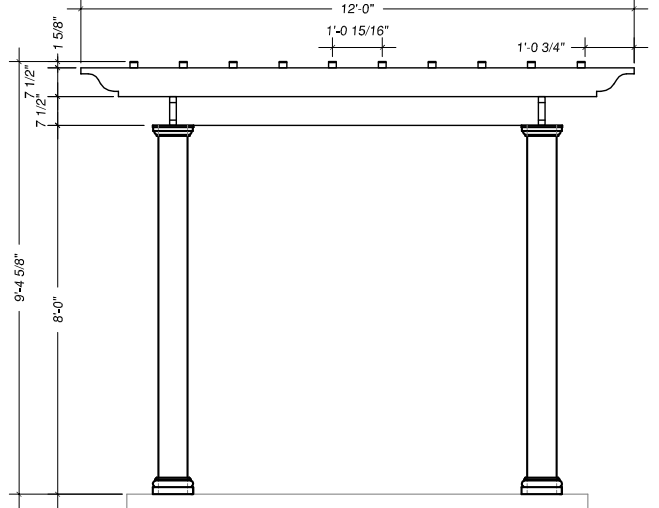

Contents

- -(4) 8"x8'-0" Round Pultruded Columns
- -(4) 8" Round Poly Cap/Base Sets
- -(4) 8'-0" Steel Threaded Rod
- -(4) 10" Aluminum Top Anchor Plate
- -(4) Stainless Steel Column Hardware Set
- -(7) 2"x8"x12' Fiberglass Rafters
- -(14) Decorative Spartan Rafter Tails

- -(28) Aluminum Angles
- -(56) Stainless Steel Rafter Screws
- -(10) 2"x2"x12' Purlins
- -(20) 2"x2"x12' Decorative Ends
- -(70) Stainless Steel Purlin Screws
- -(2) 2"x8"x7'-10" Header Supports
- -(2) 2"x8"x12' Rafter Supports
- -(4) Decorative Rafter Tails

Rafters & Rafter Supports