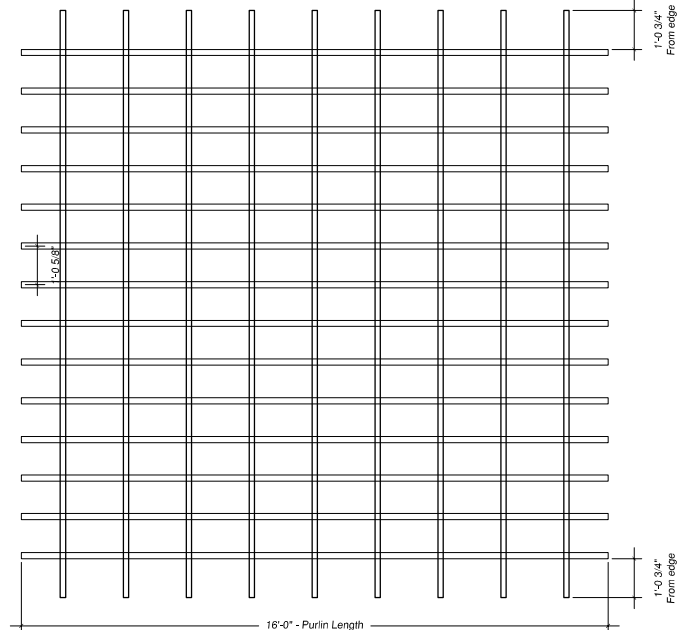

Contents

- -(4) 10"x8'-0" Round Pultruded Columns
- -(4) 10" Round Poly Cap/Base Sets
- -(4) 8'-0" Steel Threaded Rod
- -(4) 10" Aluminum Top Anchor Plate
- -(4) Stainless Steel Column Hardware Set
- -(9) 2"x8"x16' Fiberglass Rafters
- -(18) Decorative Spartan Rafter Tails
- -(36) Aluminum Angles
- -(72) Stainless Steel Rafter Screws
- -(14) 2"x2"x16' Purlins
- -(28) Decorative Ends
- -(126) Stainless Steel Purlin Screws
- -(2) 2"x8"x11'-10" Header Supports
- -(2) 2"x8"x16' Rafter Supports
- -(4) Decorative Rafter Tails

16'-0"x16'-0" Standard Pergola

Toll Free: 888-265-8661 • Fax: 888-344-2937 • www.RoyalCorinthian.com • RoyalCor@RoyalCorinthian.com