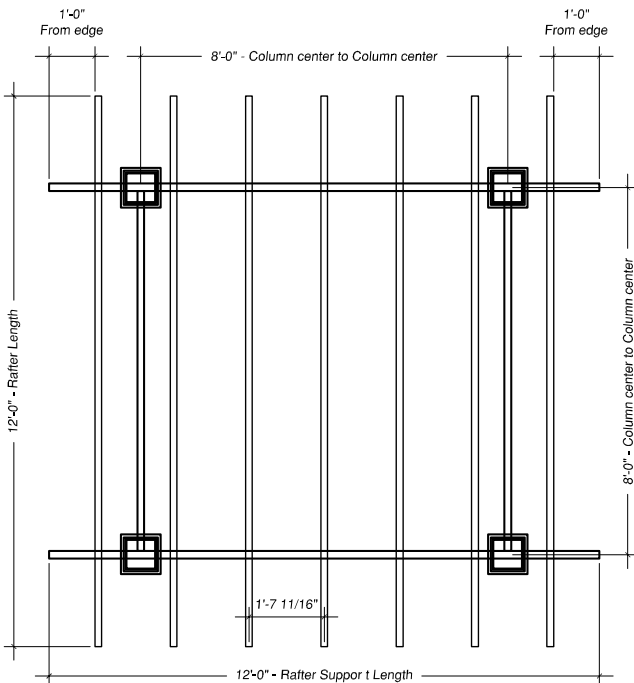

Contents

- (4) 8"x8'-0" Round Pultruded Columns
- (4) 8" Round Poly Cap/Base Sets
- (4) 8'-0" Steel Threaded Rod
- (4) 10" Aluminum Top Anchor Plate
- (4) Stainless Steel Column Hardware Set
- (7) 2"x8"x12' Fiberglass Rafters
- (14) Decorative Spartan Rafter Tails

- (28) Aluminum Angles
- (56) Stainless Steel Rafter Screws
- (10) 2"x2"x12' Purlins
- (20) 2"x2"x12' Decorative Ends
- (70) Stainless Steel Purlin Screws
- (2) 2"x8"x7'-10" Header Supports
- (2) 2"x8"x12' Rafter Supports
- (4) Decorative Rafter Tails

Rafters & Rafter Supports

Rafters & Purlins

Contents

- (4) 8"x8"x8'-0" Square Pultruded Columns
- (4) 8" Square Poly Cap/Base Sets
- (4) 8'-0" Steel Threaded Rod
- (4) 10" Aluminum Top Anchor Plate
- (4) Stainless Steel Column Hardware Set
- (7) 2"x8"x12' Fiberglass Rafters
- (14) Decorative Spartan Rafter Tails
- (28) Aluminum Angles
- (56) Stainless Steel Rafter Screws
- (10) 2"x2"x12' Purlins
- (20) 2"x2"x12' Decorative Ends
- (70) Stainless Steel Purlin Screws
- (2) 2"x8"x7'-10" Header Supports
- (2) 2"x8"x12' Rafter Supports
- (4) Decorative Rafter Tails

Rafters & Rafter Supports

Rafters & Purlins

Contents

- (4) 10"x8'-0" Round Pultruded Columns
  - (4) 10" Round Poly Cap/Base Sets
  - (4) 8'-0" Steel Threaded Rod
  - (4) 10" Aluminum Top Anchor Plate
  - (4) Stainless Steel Column Hardware Set
  - (8) 2"x8"x14' Fiberglass Rafters
  - (16) Decorative Spartan Rafter Tails
- (32) Aluminum Angles
  - (64) Stainless Steel Rafter Screws
  - (12) 2"x2"x14' Purlins
  - (24) Decorative Ends
  - (96) Stainless Steel Purlin Screws
  - (2) 2"x8"x9'-10" Header Supports
  - (2) 2"x8"x14' Rafter Supports
  - (4) Decorative Rafter Tails