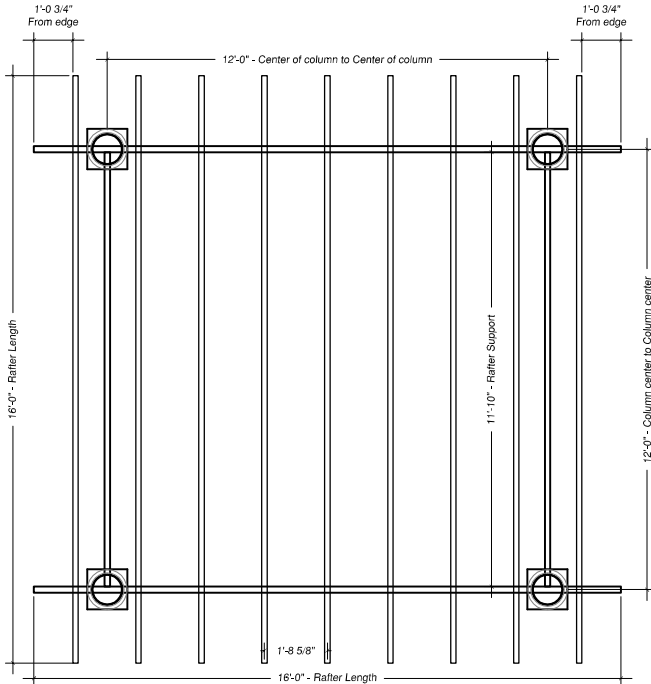

Contents

- -(4) 10"x8'-0" Round Pultruded Columns
- -(4) 10" Round Poly Cap/Base Sets
- -(4) 8'-0" Steel Threaded Rod
- -(4) 10" Aluminum Top Anchor Plate
- -(4) Stainless Steel Column Hardware Set
- -(9) 2"x8"x16' Fiberglass Rafters
- -(18) Decorative Spartan Rafter Tails
- -(36) Aluminum Angles
- -(72) Stainless Steel Rafter Screws
- -(14) 2"x2"x16' Purlins
- -(28) Decorative Ends
- -(126) Stainless Steel Purlin Screws
- -(2) 2"x8"x11'-10" Header Supports
- -(2) 2"x8"x16' Rafter Supports
- -(4) Decorative Rafter Tails

16'-0"x16'-0" Standard Pergola

Toll Free: 888-265-8661 • Fax: 888-344-2937 • www.RoyalCorinthian.com • RoyalCor@RoyalCorinthian.com