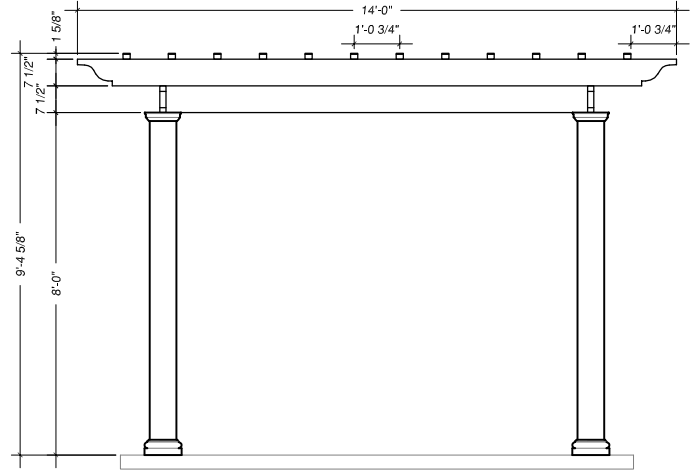

Rafters & Rafter Supports

Rafters & Purlins

Contents

- (4) 10"x8'-0" Round Pultruded Columns
  - (4) 10" Round Poly Cap/Base Sets
  - (4) 8'-0" Steel Threaded Rod
  - (4) 10" Aluminum Top Anchor Plate
  - (4) Stainless Steel Column Hardware Set
  - (8) 2"x8"x14' Fiberglass Rafters
  - (16) Decorative Spartan Rafter Tails
- (32) Aluminum Angles
  - (64) Stainless Steel Rafter Screws
  - (12) 2"x2"x14' Purlins
  - (24) Decorative Ends
  - (96) Stainless Steel Purlin Screws
  - (2) 2"x8"x9'-10" Header Supports
  - (2) 2"x8"x14' Rafter Supports
  - (4) Decorative Rafter Tails

**14'-0"x14'-0" Standard Pergola**

**Contents**

- (4) 10"x10"x8'-0" Square Pultruded Columns
- (4) 10" Square Poly Cap/Base Sets
- (4) 8'-0" Steel Threaded Rod
- (4) 10" Aluminum Top Anchor Plate
- (4) Stainless Steel Column Hardware Set
- (8) 2"x8"x14' Fiberglass Rafters
- (16) Decorative Spartan Rafter Tails
- (32) Aluminum Angles
- (64) Stainless Steel Rafter Screws
- (12) 2"x2"x14' Purlins
- (24) Decorative Ends
- (96) Stainless Steel Purlin Screws
- (2) 2"x8"x9'-10" Header Supports
- (2) 2"x8"x14' Rafter Supports
- (4) Decorative Rafter Tails