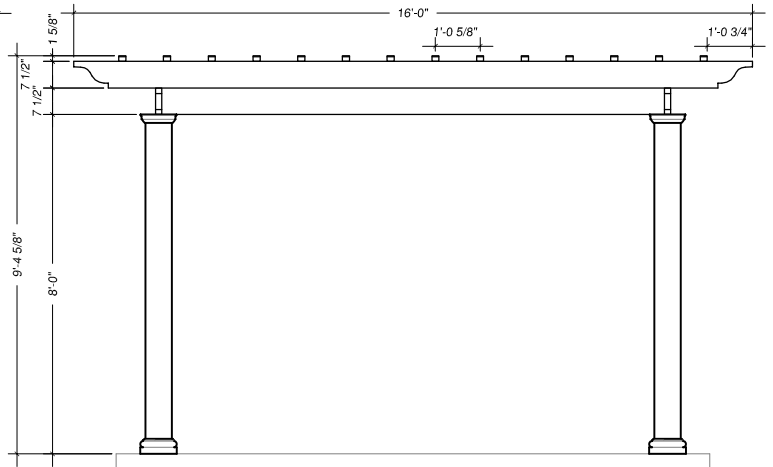

Contents

- -(4) 10"x10"x8'-0" Square Pultruded Columns
- -(4) 10" Square Poly Cap/Base Sets
- -(4) 8'-0" Steel Threaded Rod
- -(4) 10" Aluminum Top Anchor Plate
- -(4) Stainless Steel Column Hardware Set
- -(9) 2"x8"x16' Fiberglass Rafters
- -(18) Decorative Spartan Rafter Tails

- -(36) Aluminum Angles
- -(72) Stainless Steel Rafter Screws
- -(14) 2"x2"x16' Purlins
- -(28) Decorative Ends
- -(126) Stainless Steel Purlin Screws
- -(2) 2"x8"x11'-10" Header Supports
- -(2) 2"x8"x16' Rafter Supports
- -(4) Decorative Rafter Tails

16'-0"x16'-0" Standard Pergola

Toll Free: 888-265-8661 • Fax: 888-344-2937 • www.RoyalCorinthian.com • RoyalCor@RoyalCorinthian.com