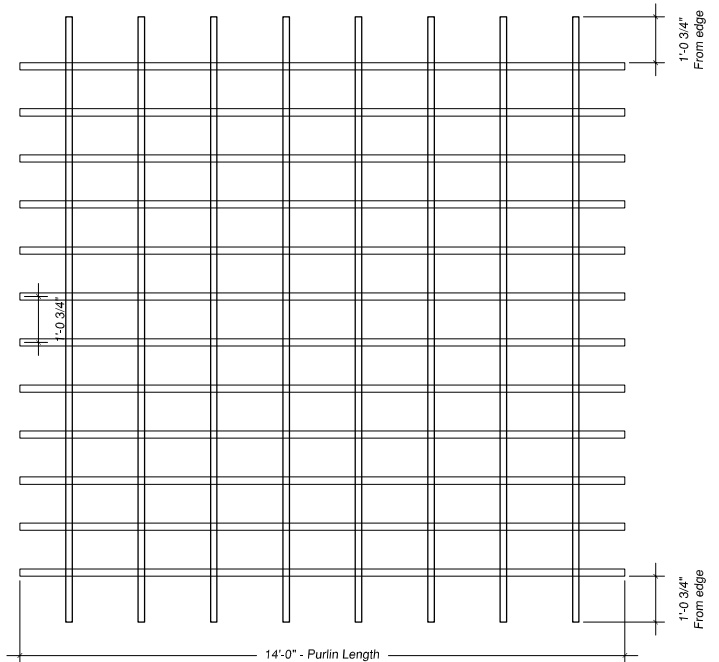

Rafters & Rafter Supports

Rafters & Purlins

Contents

- (4) 8"x8"x8'-0" Square Pultruded Columns
- (4) 8" Square Poly Cap/Base Sets
- (4) 8'-0" Steel Threaded Rod
- (4) 10" Aluminum Top Anchor Plate
- (4) Stainless Steel Column Hardware Set
- (7) 2"x8"x12' Fiberglass Rafters
- (14) Decorative Spartan Rafter Tails
- (28) Aluminum Angles
- (56) Stainless Steel Rafter Screws
- (10) 2"x2"x12' Purlins
- (20) 2"x2"x12' Decorative Ends
- (70) Stainless Steel Purlin Screws
- (2) 2"x8"x7'-10" Header Supports
- (2) 2"x8"x12' Rafter Supports
- (4) Decorative Rafter Tails

Rafters & Rafter Supports

Rafters & Purlins

Contents

- (4) 10"x8'-0" Round Pultruded Columns
  - (4) 10" Round Poly Cap/Base Sets
  - (4) 8'-0" Steel Threaded Rod
  - (4) 10" Aluminum Top Anchor Plate
  - (4) Stainless Steel Column Hardware Set
  - (8) 2"x8"x14' Fiberglass Rafters
  - (16) Decorative Spartan Rafter Tails
- (32) Aluminum Angles
  - (64) Stainless Steel Rafter Screws
  - (12) 2"x2"x14' Purlins
  - (24) Decorative Ends
  - (96) Stainless Steel Purlin Screws
  - (2) 2"x8"x9'-10" Header Supports
  - (2) 2"x8"x14' Rafter Supports
  - (4) Decorative Rafter Tails