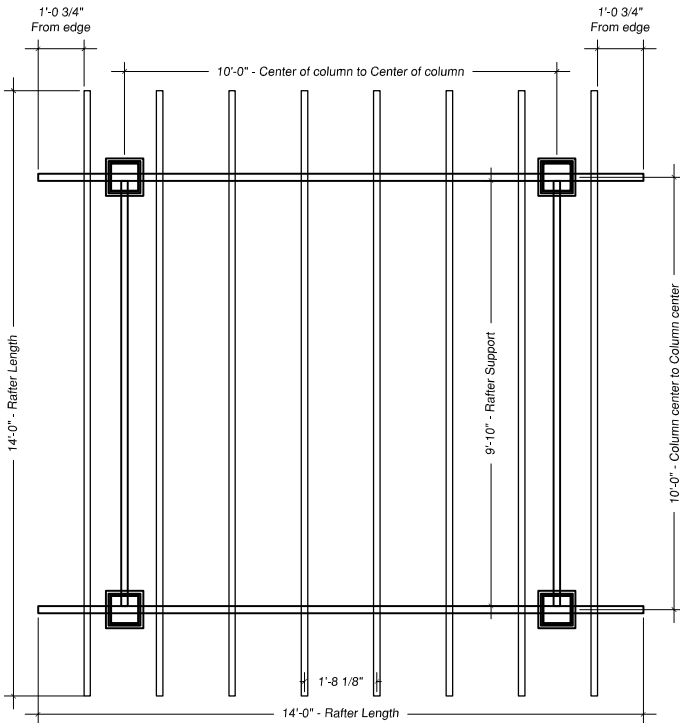

Contents

- (4) 8"x8'-0" Round Pultruded Columns
- (4) 8" Round Poly Cap/Base Sets
- (4) 8'-0" Steel Threaded Rod
- (4) 10" Aluminum Top Anchor Plate
- (4) Stainless Steel Column Hardware Set
- (7) 2"x8"x12' Fiberglass Rafters
- (14) Decorative Spartan Rafter Tails

Rafters & Rafter Supports

Rafters & Purlins

Contents

- (4) 8"x8"x8'-0" Square Pultruded Columns
- (4) 8" Square Poly Cap/Base Sets
- (4) 8'-0" Steel Threaded Rod
- (4) 10" Aluminum Top Anchor Plate
- (4) Stainless Steel Column Hardware Set
- (7) 2"x8"x12' Fiberglass Rafters
- (14) Decorative Spartan Rafter Tails
- (28) Aluminum Angles
- (56) Stainless Steel Rafter Screws
- (10) 2"x2"x12' Purlins
- (20) 2"x2"x12' Decorative Ends
- (70) Stainless Steel Purlin Screws
- (2) 2"x8"x7'-10" Header Supports
- (2) 2"x8"x12' Rafter Supports
- (4) Decorative Rafter Tails

Rafters & Rafter Supports

Rafters & Purlins

Contents

- (4) 10"x8'-0" Round Pultruded Columns
  - (4) 10" Round Poly Cap/Base Sets
  - (4) 8'-0" Steel Threaded Rod
  - (4) 10" Aluminum Top Anchor Plate
  - (4) Stainless Steel Column Hardware Set
  - (8) 2"x8"x14' Fiberglass Rafters
  - (16) Decorative Spartan Rafter Tails
- (32) Aluminum Angles
  - (64) Stainless Steel Rafter Screws
  - (12) 2"x2"x14' Purlins
  - (24) Decorative Ends
  - (96) Stainless Steel Purlin Screws
  - (2) 2"x8"x9'-10" Header Supports
  - (2) 2"x8"x14' Rafter Supports
  - (4) Decorative Rafter Tails

**14'-0"x14'-0" Standard Pergola**

**Contents**

- (4) 10"x10"x8'-0" Square Pultruded Columns
- (4) 10" Square Poly Cap/Base Sets
- (4) 8'-0" Steel Threaded Rod
- (4) 10" Aluminum Top Anchor Plate
- (4) Stainless Steel Column Hardware Set
- (8) 2"x8"x14' Fiberglass Rafters
- (16) Decorative Spartan Rafter Tails
- (32) Aluminum Angles
- (64) Stainless Steel Rafter Screws
- (12) 2"x2"x14' Purlins
- (24) Decorative Ends
- (96) Stainless Steel Purlin Screws
- (2) 2"x8"x9'-10" Header Supports
- (2) 2"x8"x14' Rafter Supports
- (4) Decorative Rafter Tails