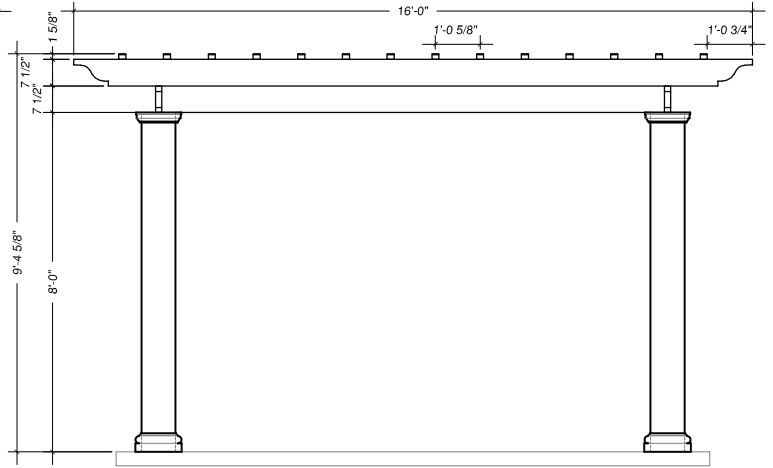

Contents

- -(4) 10"x8'-0" Round Pultruded Columns
- -(4) 10" Round Poly Cap/Base Sets
- -(4) 8'-0" Steel Threaded Rod
- -(4) 10" Aluminum Top Anchor Plate
- -(4) Stainless Steel Column Hardware Set
- -(9) 2"x8"x16' Fiberglass Rafters
- -(18) Decorative Spartan Rafter Tails
- -(36) Aluminum Angles
- -(72) Stainless Steel Rafter Screws
- -(14) 2"x2"x16' Purlins
- -(28) Decorative Ends
- -(126) Stainless Steel Purlin Screws
- -(2) 2"x8"x11'-10" Header Supports
- -(2) 2"x8"x16' Rafter Supports
- -(4) Decorative Rafter Tails

16'-0"x16'-0" Standard Pergola

Toll Free: 888-265-8661 • Fax: 888-344-2937 • www.RoyalCorinthian.com • RoyalCor@RoyalCorinthian.com