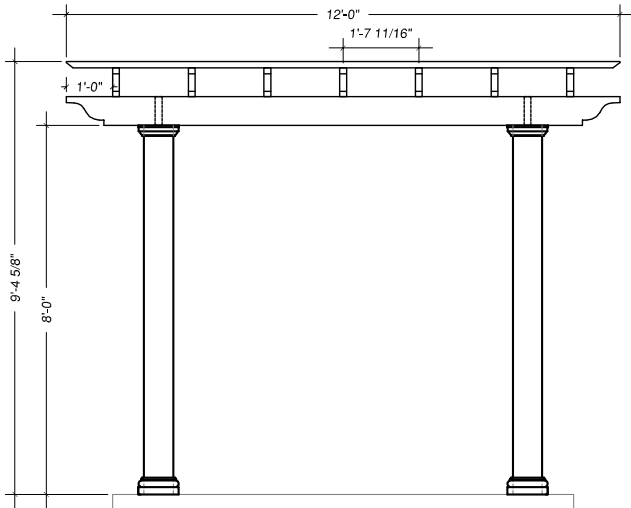

Contents

- -(4) 8"x8'-0" Round Pultruded Columns
- -(4) 8" Round Poly Cap/Base Sets
- -(4) 8'-0" Steel Threaded Rod
- -(4) 10" Aluminum Top Anchor Plate
- -(4) Stainless Steel Column Hardware Set
- -(7) 2"x8"x12' Fiberglass Rafters
- -(14) Decorative Spartan Rafter Tails

- -(28) Aluminum Angles
- -(56) Stainless Steel Rafter Screws
- -(10) 2"x2"x12' Purlins
- -(20) 2"x2"x12' Decorative Ends
- -(70) Stainless Steel Purlin Screws
- -(2) 2"x8"x7'-10" Header Supports
- -(2) 2"x8"x12' Rafter Supports
- -(4) Decorative Rafter Tails

Rafters & Rafter Supports