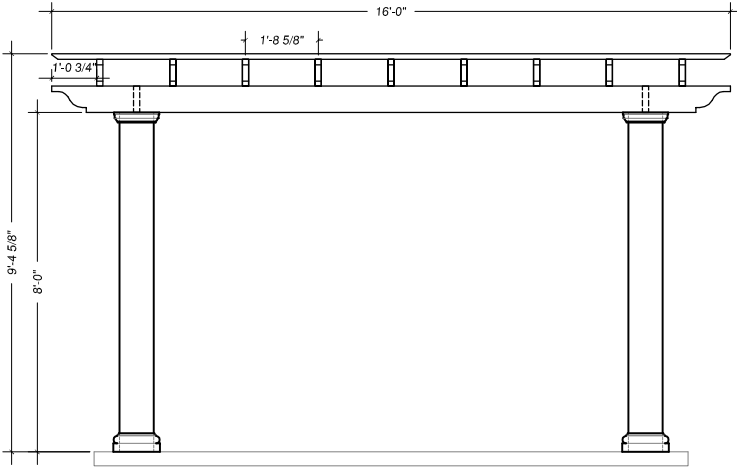

Contents

- -(4) 10"x8'-0" Round Pultruded Columns
- -(4) 10" Round Poly Cap/Base Sets
- -(4) 8'-0" Steel Threaded Rod
- -(4) 10" Aluminum Top Anchor Plate
- -(4) Stainless Steel Column Hardware Set
- -(9) 2"x8"x16' Fiberglass Rafters
- -(18) Decorative Spartan Rafter Tails
- -(36) Aluminum Angles
- -(72) Stainless Steel Rafter Screws
- -(14) 2"x2"x16' Purlins
- -(28) Decorative Ends
- -(126) Stainless Steel Purlin Screws
- -(2) 2"x8"x11'-10" Header Supports
- -(2) 2"x8"x16' Rafter Supports
- -(4) Decorative Rafter Tails

16'-0"x16'-0" Standard Pergola

Toll Free: 888-265-8661 • Fax: 888-344-2937 • www.RoyalCorinthian.com • RoyalCor@RoyalCorinthian.com