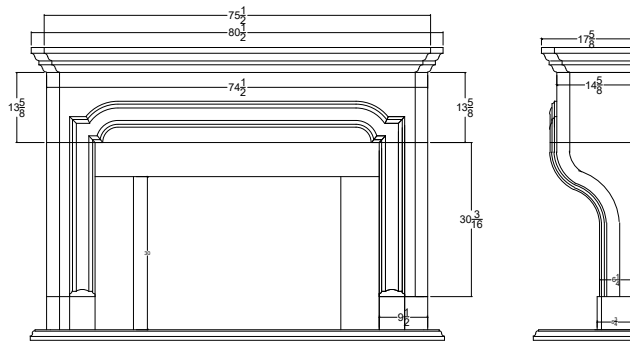

The Castanza
RoyalCrete Cast Stone Fireplace Mantel Surround
Manufactured by Royal Corinthian
603 Fenton Lane ~ West Chicago, IL 60185
T. 888-265-8661 F. 888-344-2937
www.royalcorinthian.com
royalcor@royalcorinthian.com