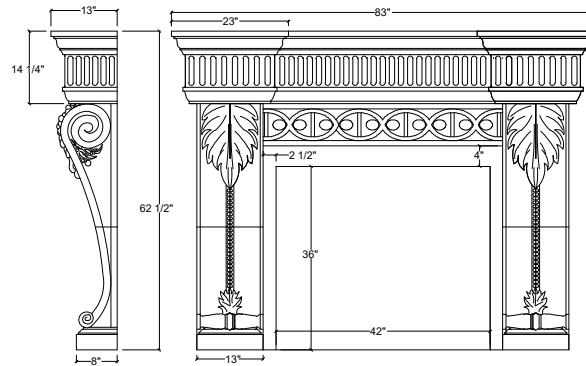

The Nowabilski
RoyalCrete Cast Stone Fireplace Mantel Surround
Manufactured by Royal Corinthian
603 Fenton Lane ~ West Chicago, IL 60185
T. 888-265-8661 F. 888-344-2937
www.royalcorinthian.com
royalcor@royalcorinthian.com