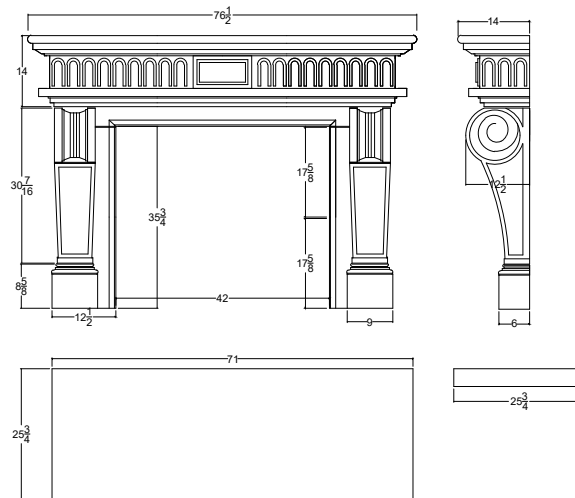

Ruffled Feathers I

RoyalCrete Cast Stone Fireplace Mantel Surround

Manufactured by Royal Corinthian

603 Fenton Lane ~ West Chicago, IL 60185

T. 888-265-8661 F. 888-344-2937

www.royalcorinthian.com

royalcor@royalcorinthian.com

All of our RoyalCrete Fireplace Mantel Surrounds and Over-Mantels are manufactured to your opening. All of our molds are adjustable to every size. RoyalCrete is available in a smooth or hand-packed stressed look and in virtually any color. Please email us for a sample color chart w/ both finish options.