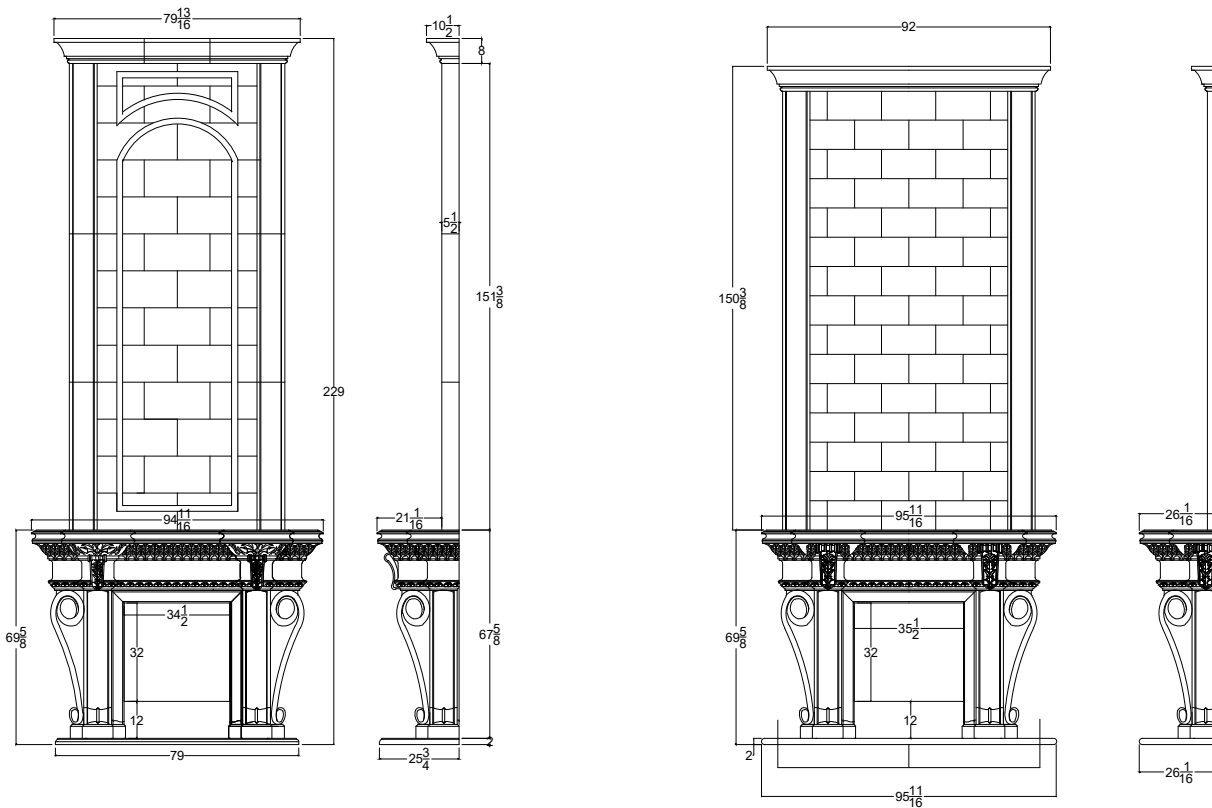

## Ruffled Feathers VI

RoyalCrete Cast Stone Fireplace Mantel Surround and Over Mantel

Manufactured by Royal Corinthian

603 Fenton Lane ~ West Chicago, IL 60185

T. 888-265-8661 F. 888-344-2937

[www.royalcorinthian.com](http://www.royalcorinthian.com)

[royalcor@royalcorinthian.com](mailto:royalcor@royalcorinthian.com)

All of our RoyalCrete Fireplace Mantel Surrounds and Over Mantels are manufactured to your opening. All of our molds are adjustable to every size. RoyalCrete is available in a smooth or hand-packed stressed look and in virtually any color. Please email us for a sample color chart w/ both finish options.