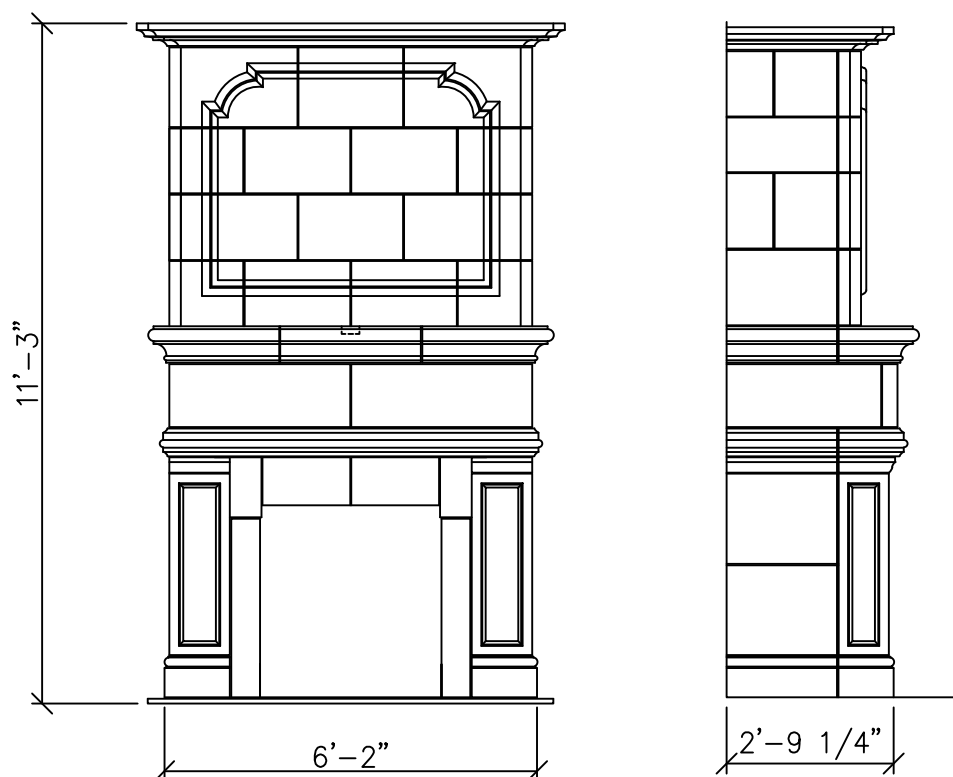

The Union Club
RoyalCrete Cast Stone Fireplace Mantel Surround
and Over Mantel

Manufactured by Royal Corinthian
603 Fenton Lane ~ West Chicago, IL 60185
T. 888-265-8661 F. 888-344-2937
www.royalcorinthian.com
royalcor@royalcorinthian.com