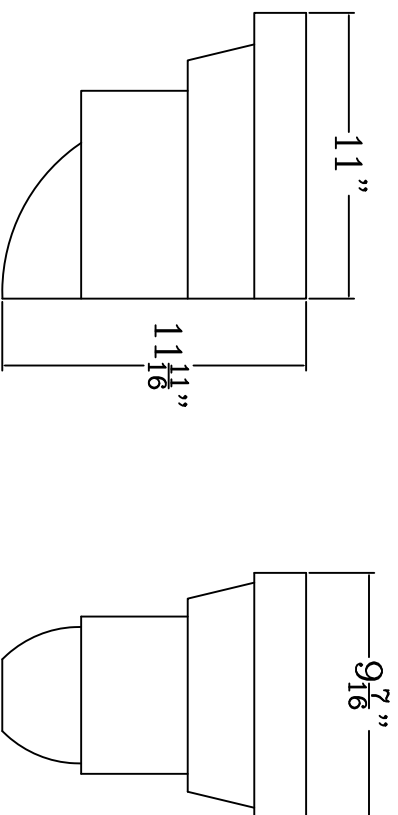

Bracket No. BKT11x11.75x9.5

by Royal Corinthian

Available in Polyurethane, Fiberglass,

Polymer Stone, Lightweight Cast Stone, GFRC

Royal Corinthian

603 Fenton Lane

West Chicago, IL 60185

T. 888-265-8661