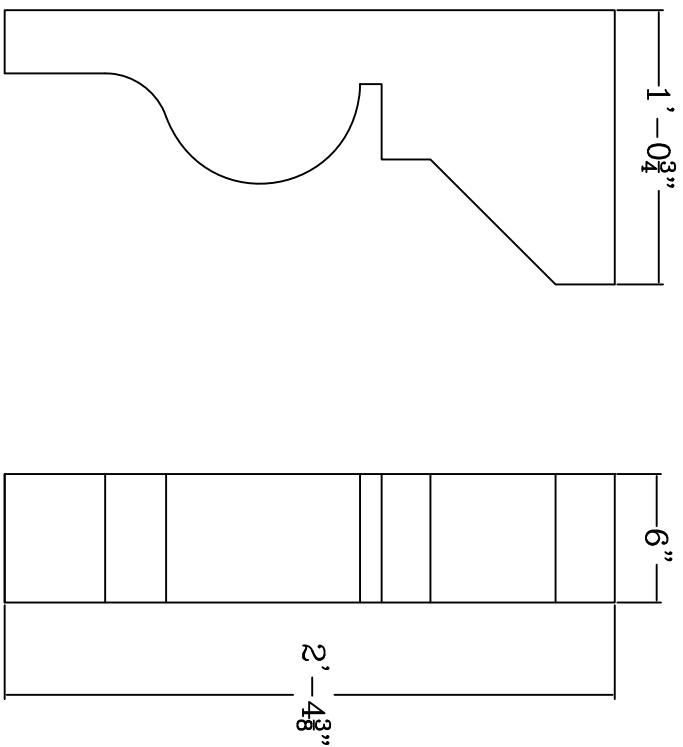

Bracket No. BKT12.75x28.5x6

by Royal Corinthian

Available in Polyurethane, Fiberglass,

Polymer Stone, Lightweight Cast Stone, PVC, GFRC

Royal Corinthian  
603 Fenton Lane

West Chicago, IL 60185

T. 888-265-8661