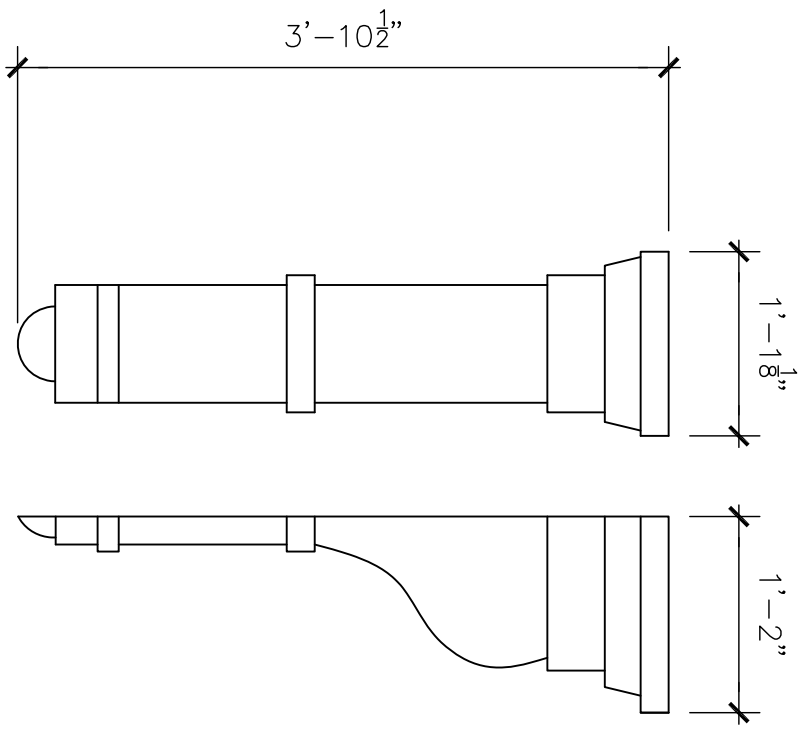

Bracket No. BKT14x46.5x13
by Royal Corinthian
Available in Polyurethane, PVC, Fiberglass,
Polymer Stone, Lightweight Cast Stone, GFRC

Royal Corinthian
603 Fenton Lane
West Chicago, IL 60185
T. 888-265-8661
royalcor@royalcorinthian.com
www.royalcorinthian.com