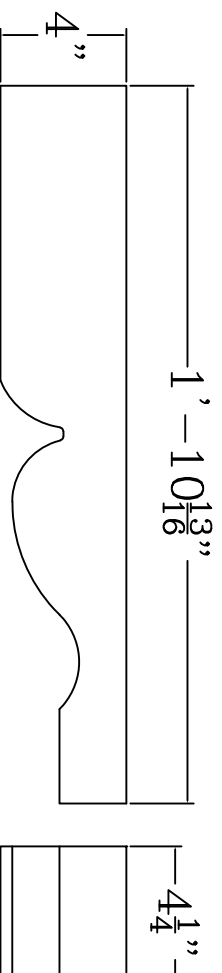

Bracket No. BKT22.75x4x4.25

by Royal Corinthian

Available in Polyurethane, PVC, Fiberglass,
Polymer Stone, Lightweight Cast Stone, GFRC

Royal Corinthian

603 Fenton Lane

West Chicago, IL 60185

T. 888-265-8661