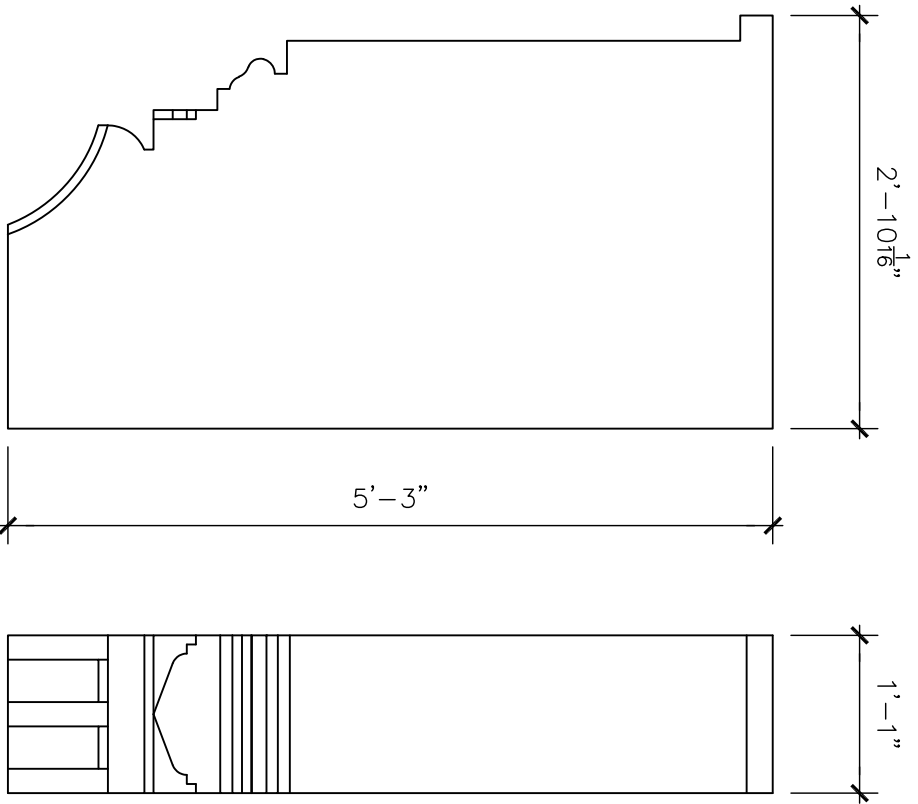

Bracket No. BK132x63x13  
by Royal Corinthian  
Available in Polyurethane, Fiberglass,  
PolymerStone, Lightweight Cast Stone, GFRc

Royal Corinthian  
603 Fenton Lane  
West Chicago, IL 60185  
T. 888-265-8661  
royalcor@royalcorinthian.com  
www.royalcorinthian.com