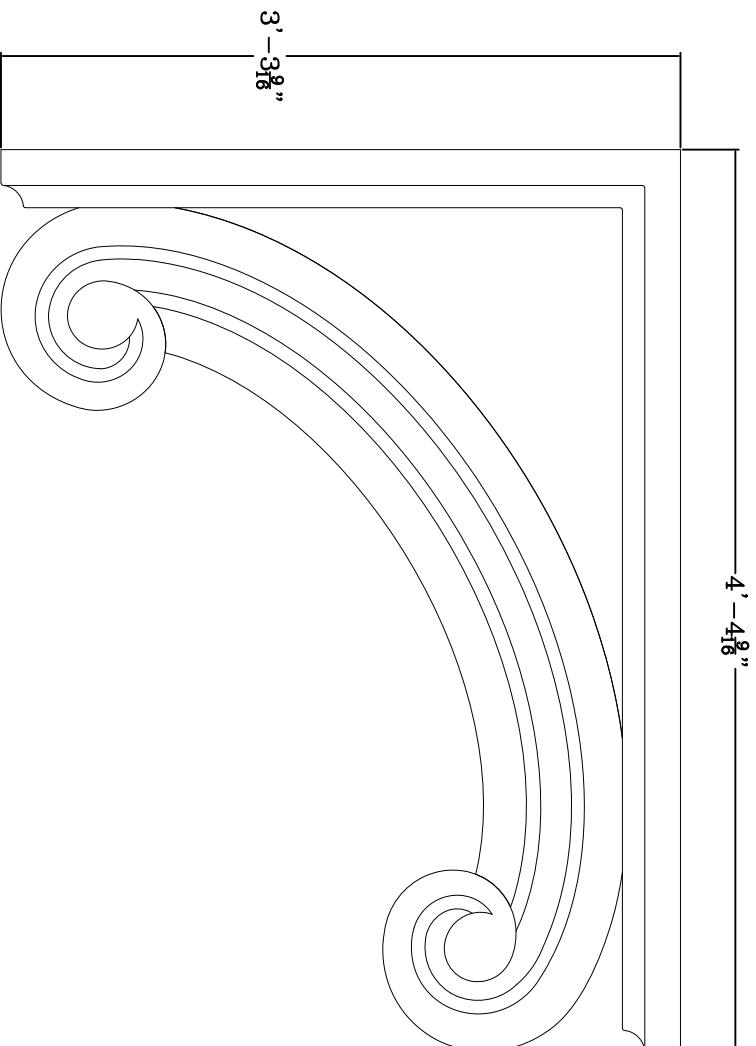

Bracket No. BKT52.5x39.5x8
by Royal Corinthian
Available in Polyurethane, Fiberglass,
PolymerStone, Lightweight Cast Stone, GFRC

3'-3 9/16"

Royal Corinthian
603 Fenton Lane
West Chicago, IL 60185
T. 888-265-8661
royalcor@royalcorinthian.com
www.royalcorinthian.com