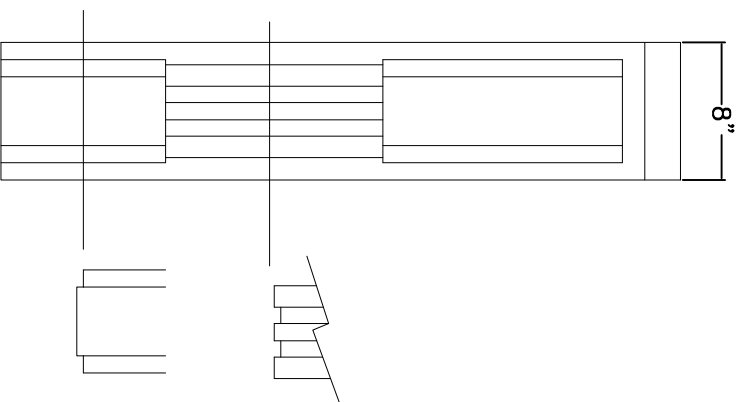

Bracket No. BKT52.5x39.5x8
by Royal Corinthian
Available in Polyurethane, Fiberglass,
PolymerStone, Lightweight Cast Stone, GFRC

3'-3 9/16"

Royal Corinthian
603 Fenton Lane
West Chicago, IL 60185
T. 888-265-8661
royalcor@royalcorinthian.com
www.royalcorinthian.com