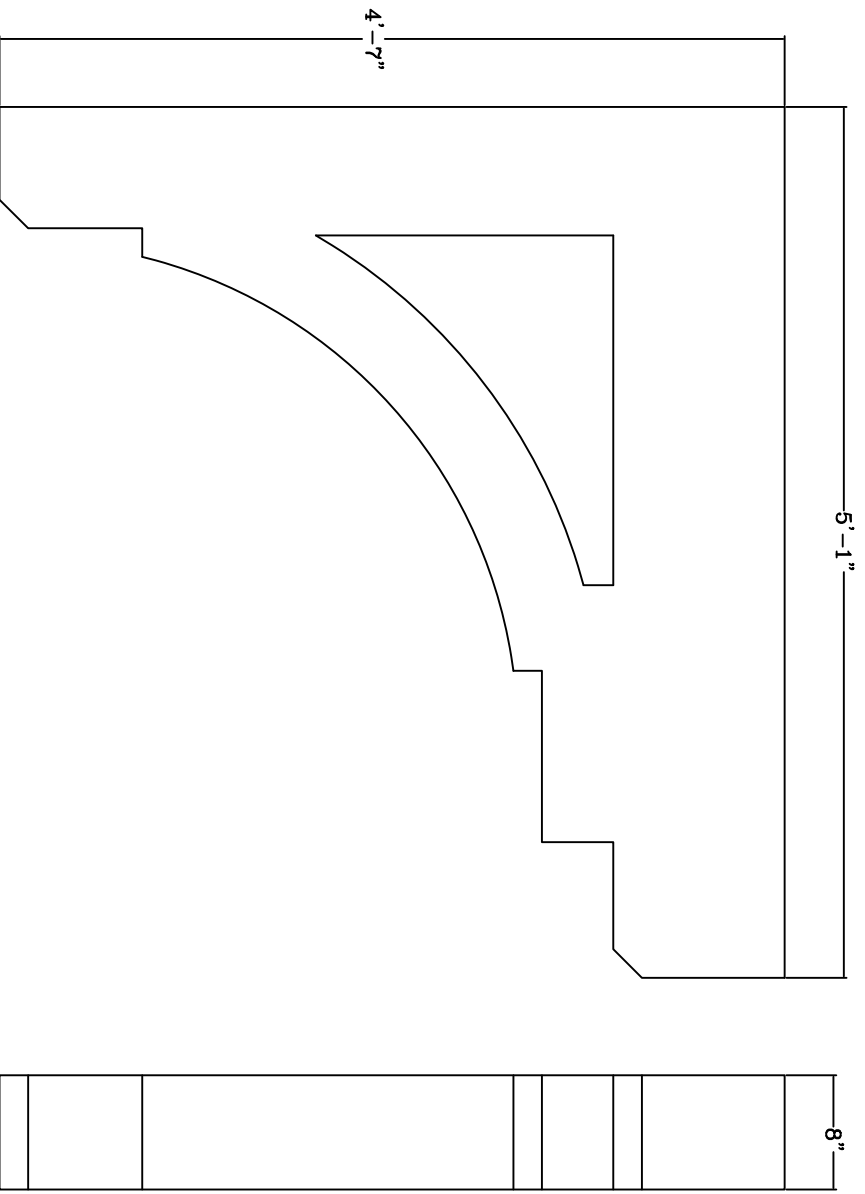

Bracket No. BKT61x55x8  
by Royal Corinthian  
Available in Polyurethane, PVC, Fiberglass,  
Polymer Stone, Lightweight Cast Stone, GFRC

Royal Corinthian  
603 Fenton Lane  
West Chicago, IL 60185  
T. 888-265-8661  
royalcor@royalcorinthian.com  
www.royalcorinthian.com