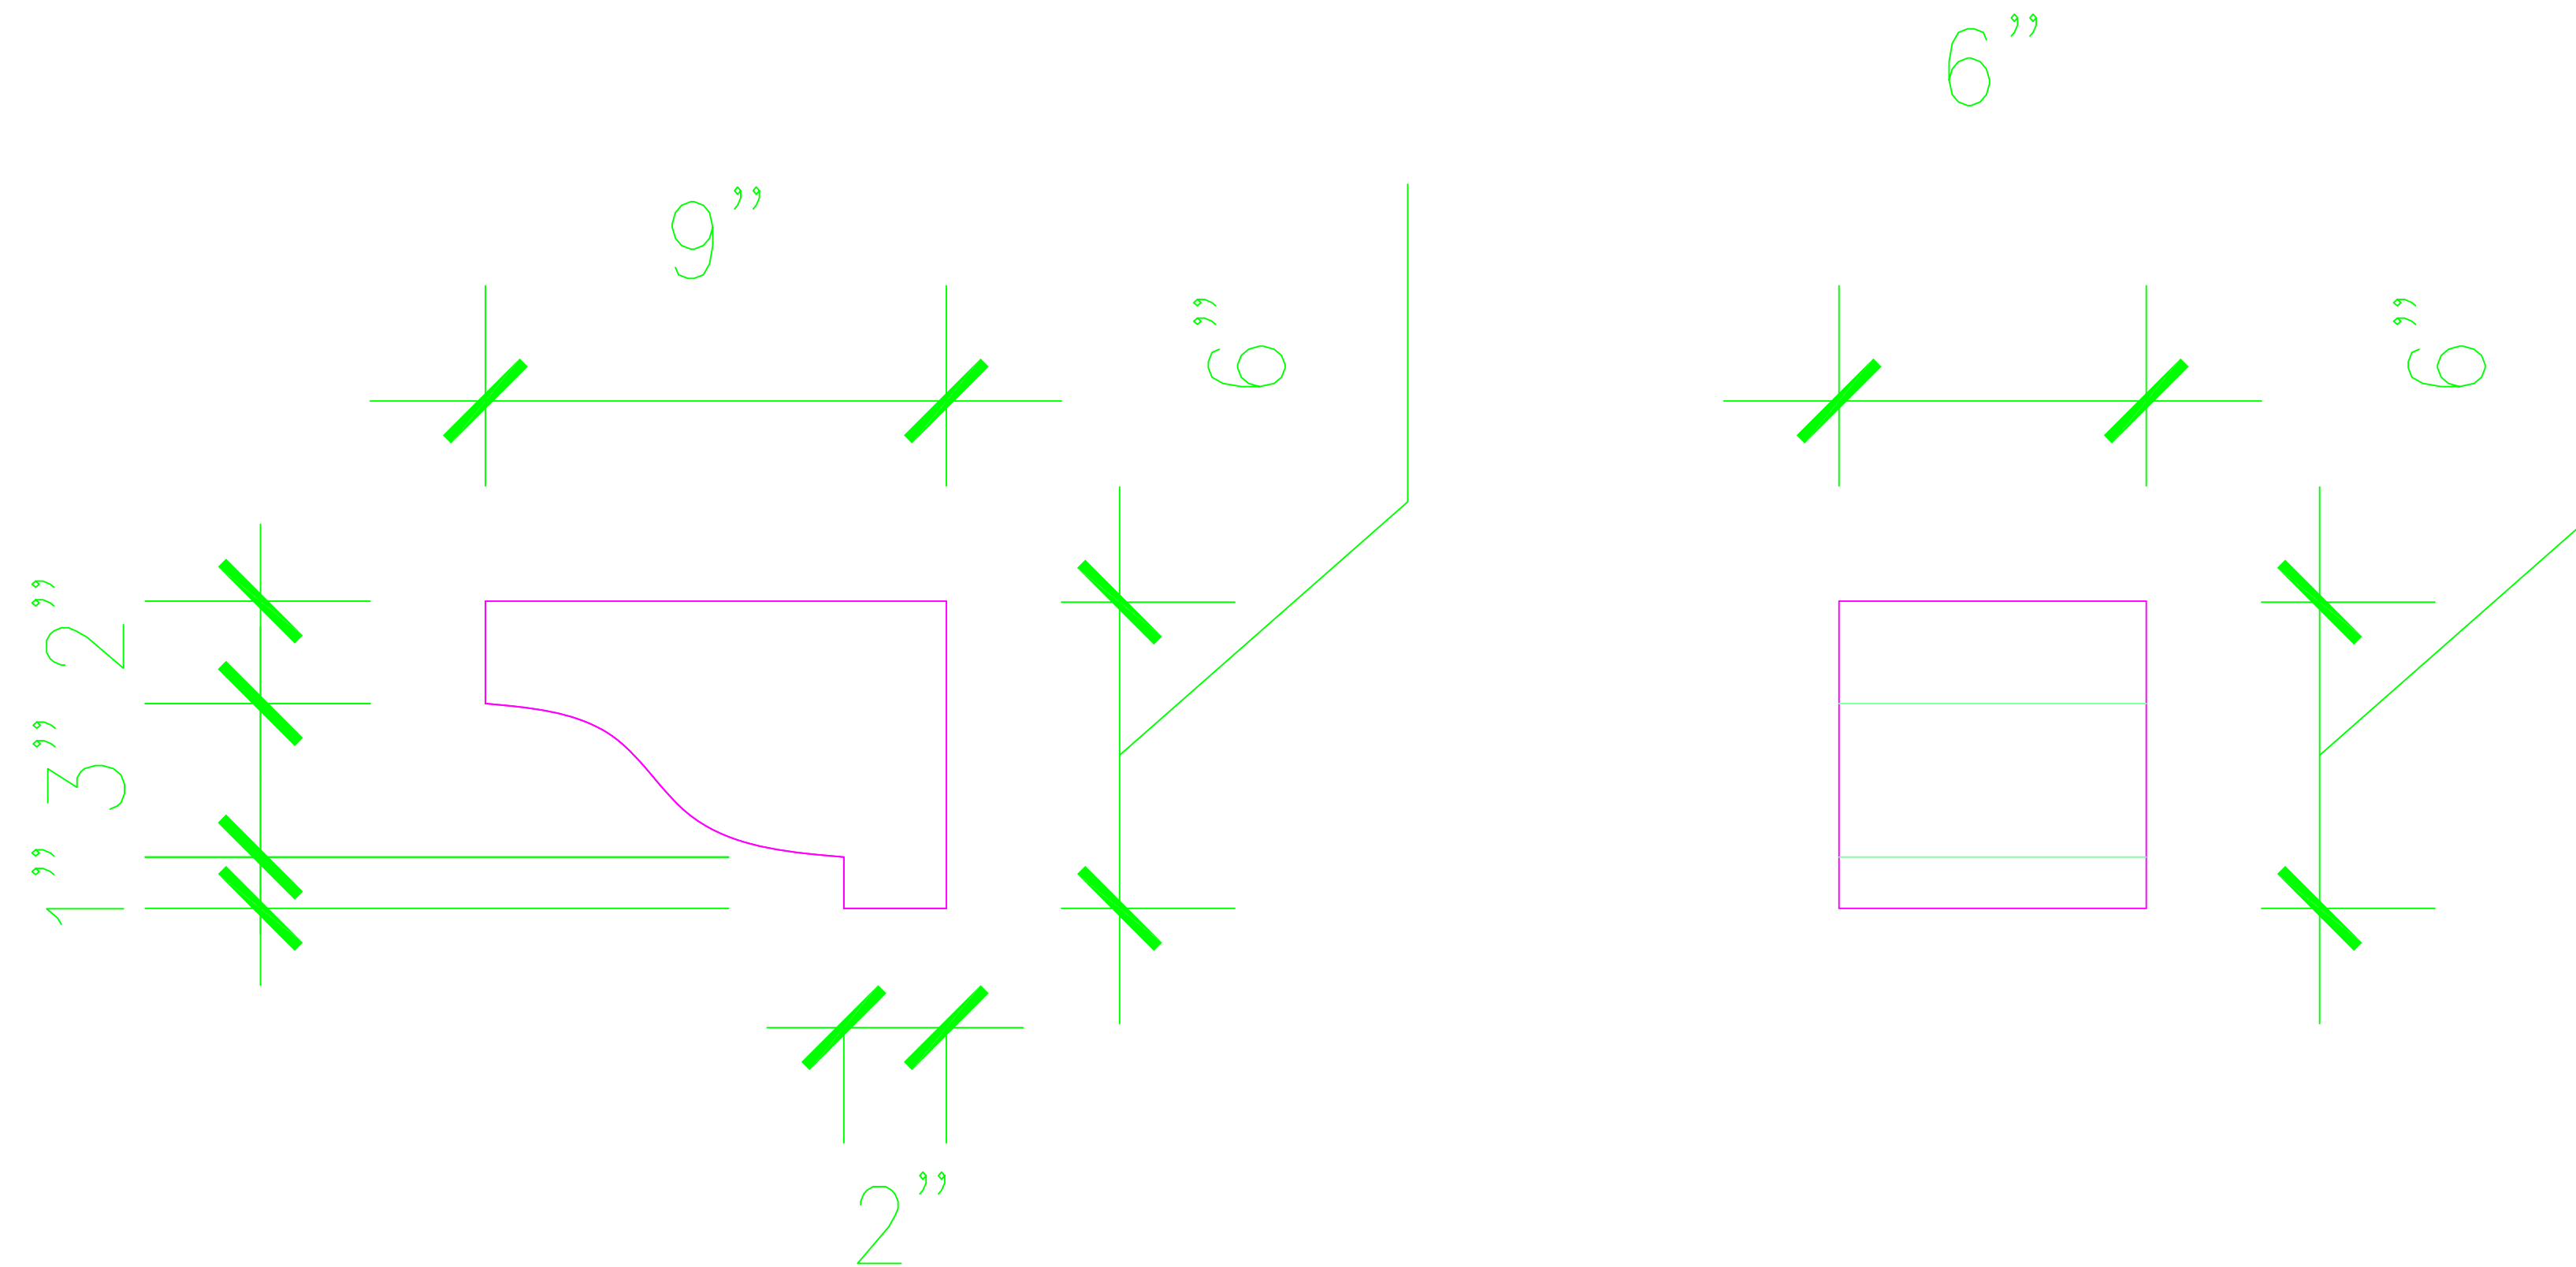

Bracket No. BKT9x6x6
by Royal Corinthian

Available in Polyurethane, Fiberglass,
PVC, Polymer Stone, Lightweight Cast Stone, GFRC

Royal Corinthian
603 Fenton Lane
West Chicago, IL 60185
T. 888-265-8661
royalcor@royalcorinthian.com
www.royalcorinthian.com