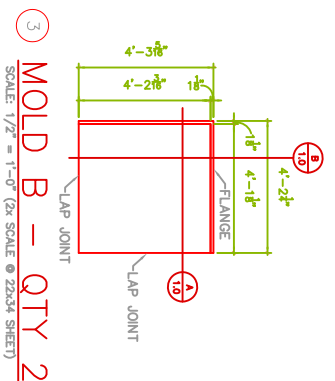

Fiberglass Dome by Royal Corinthian
 Available in Paint-Grade or Pre-Finished Gel Coat,
 Stone Finish, or Granite Finish

A SECTION VIEW
 SCALE: 1/2" = 1'-0" (2x SCALE @ 22x34 SHEET)

C ISO TOP VIEW
 SCALE: 1/2" = 1'-0" (2x SCALE @ 22x34 SHEET)

3 MOLD B - QTY 2
 SCALE: 1/2" = 1'-0" (2x SCALE @ 22x34 SHEET)

1 UNDERSIDE VIEW
 SCALE: 1/2" = 1'-0" (2x SCALE @ 22x34 SHEET)

B SECTION VIEW
 SCALE: 1/2" = 1'-0" (2x SCALE @ 22x34 SHEET)

2 MOLD A - QTY 2
 SCALE: 1/2" = 1'-0" (2x SCALE @ 22x34 SHEET)

B 3D TOP VIEW

A 3D UNDERSIDE VIEW

CD100X102X13

Manufactured By Royal Corinthian

603 Fenton Lane ~ West Chicago, IL 60185

T. 888-265-8661

www.royalcorinthian.com

royalcor@royalcorinthian.com