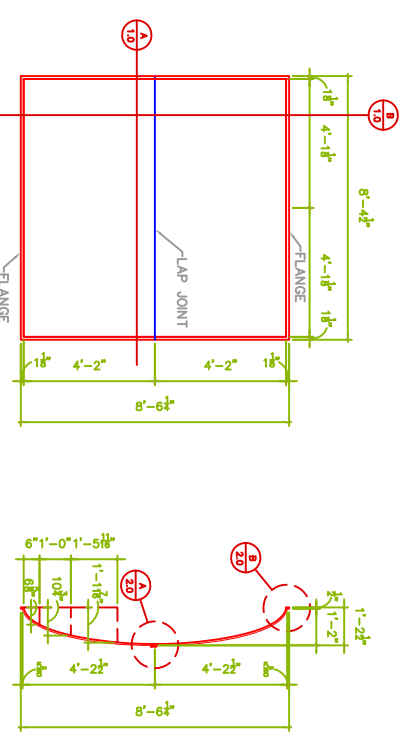

Fiberglass Dome by Royal Corinthian
 Available in Paint-Grade or Pre-Finished Gel Coat,
 Stone Finish, or Granite Finish

A SECTION VIEW
 SCALE: 1/2" = 1'-0" (2x SCALE @ 22x34 SHEET)

C ISO TOP VIEW
 SCALE: 1/2" = 1'-0" (2x SCALE @ 22x34 SHEET)

3 MOLD B - QTY 2
 SCALE: 1/2" = 1'-0" (2x SCALE @ 22x34 SHEET)

1 UNDERSIDE VIEW
 SCALE: 1/2" = 1'-0" (2x SCALE @ 22x34 SHEET)

B SECTION VIEW
 SCALE: 1/2" = 1'-0" (2x SCALE @ 22x34 SHEET)

2 MOLD A - QTY 2
 SCALE: 1/2" = 1'-0" (2x SCALE @ 22x34 SHEET)

B 3D TOP VIEW

A 3D UNDERSIDE VIEW

CD100X102X13

Manufactured By Royal Corinthian

603 Fenton Lane ~ West Chicago, IL 60185

T. 888-265-8661

www.royalcorinthian.com

royalcor@royalcorinthian.com