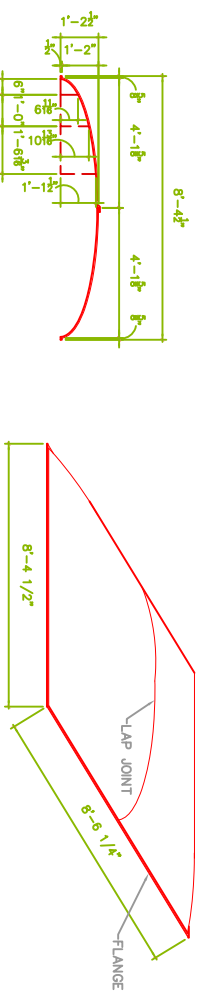

Fiberglass Dome by Royal Corinthian
 Available in Paint-Grade or Pre-Finished Gel Coat,
 Stone Finish, or Granite Finish

A SECTION VIEW
 SCALE: 1/2" = 1'-0" (2x SCALE @ 22x34 SHEET)

C ISO TOP VIEW
 SCALE: 1/2" = 1'-0" (2x SCALE @ 22x34 SHEET)

3 MOLD B - QTY 2
 SCALE: 1/2" = 1'-0" (2x SCALE @ 22x34 SHEET)

1 UNDERSIDE VIEW
 SCALE: 1/2" = 1'-0" (2x SCALE @ 22x34 SHEET)

B SECTION VIEW
 SCALE: 1/2" = 1'-0" (2x SCALE @ 22x34 SHEET)

2 MOLD A - QTY 2
 SCALE: 1/2" = 1'-0" (2x SCALE @ 22x34 SHEET)

B 3D TOP VIEW

A 3D UNDERSIDE VIEW

CD100X102X13

Manufactured By Royal Corinthian

603 Fenton Lane ~ West Chicago, IL 60185

T. 888-265-8661

www.royalcorinthian.com

royalcor@royalcorinthian.com