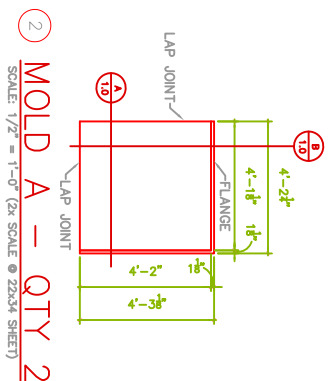

Fiberglass Dome by Royal Corinthian
 Available in Paint-Grade or Pre-Finished Gel Coat,
 Stone Finish, or Granite Finish

A SECTION VIEW
 SCALE: 1/2" = 1'-0" (2x SCALE @ 22x34 SHEET)

C ISO TOP VIEW
 SCALE: 1/2" = 1'-0" (2x SCALE @ 22x34 SHEET)

3 MOLD B - QTY 2
 SCALE: 1/2" = 1'-0" (2x SCALE @ 22x34 SHEET)

1 UNDERSIDE VIEW
 SCALE: 1/2" = 1'-0" (2x SCALE @ 22x34 SHEET)

B SECTION VIEW
 SCALE: 1/2" = 1'-0" (2x SCALE @ 22x34 SHEET)

2 MOLD A - QTY 2
 SCALE: 1/2" = 1'-0" (2x SCALE @ 22x34 SHEET)

B 3D TOP VIEW

A 3D UNDERSIDE VIEW

CD100X102X13

Manufactured By Royal Corinthian

603 Fenton Lane ~ West Chicago, IL 60185

T. 888-265-8661

www.royalcorinthian.com

royalcor@royalcorinthian.com