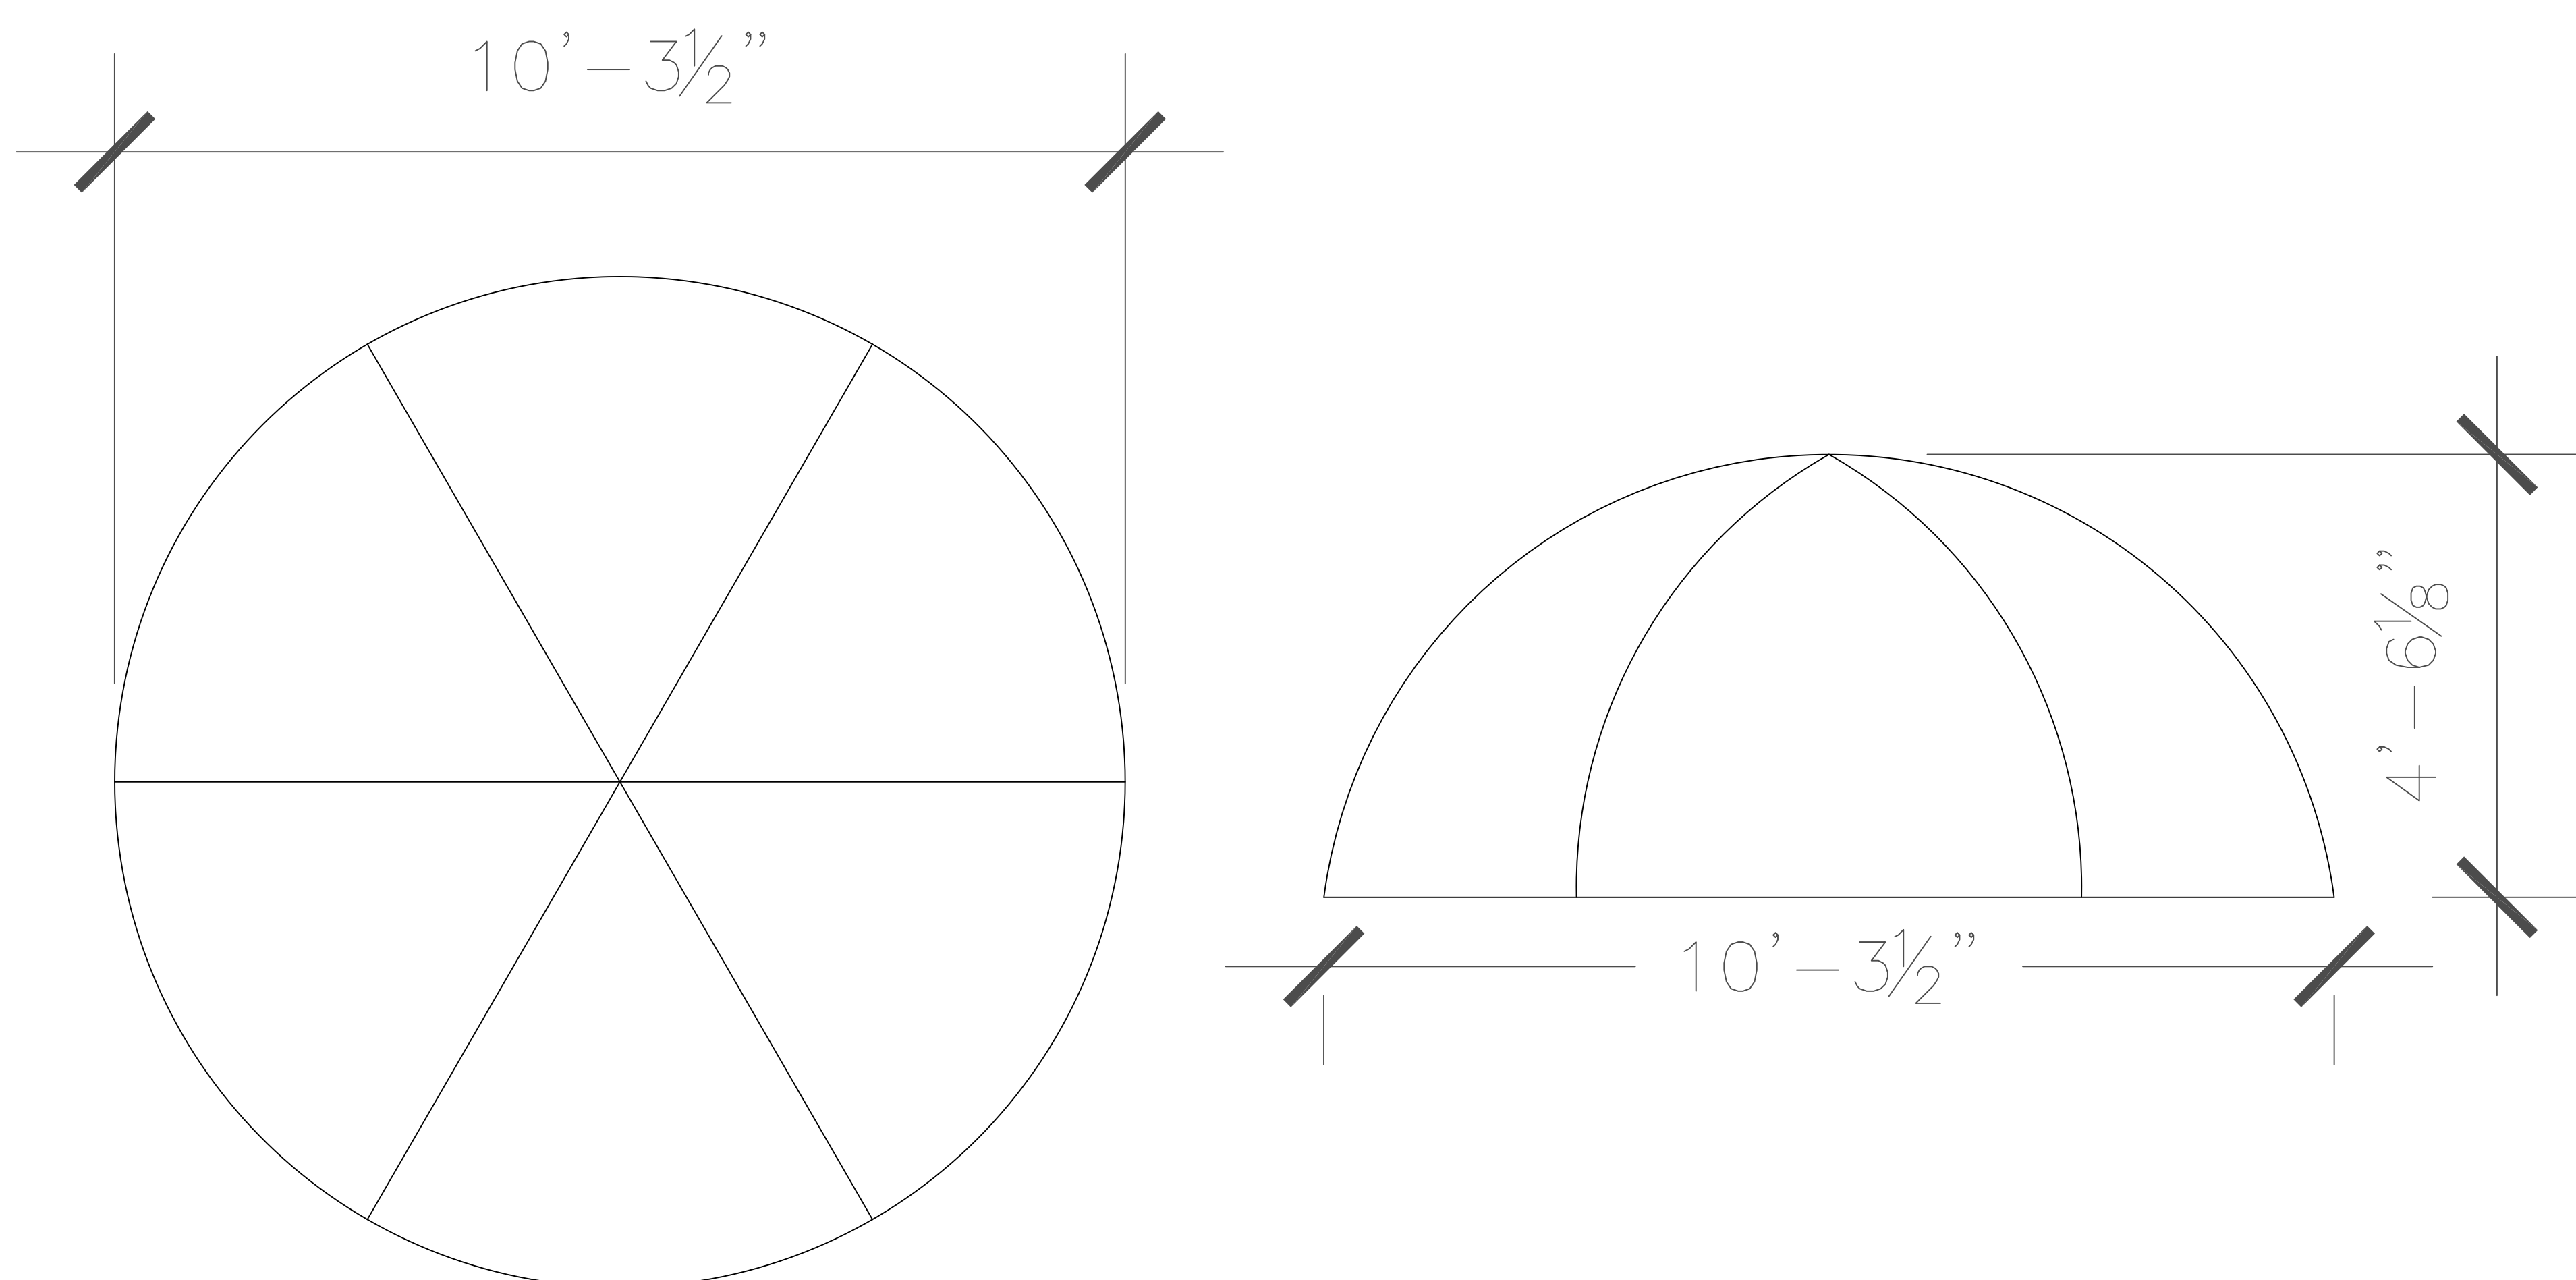

Fiberglass Dome by Royal Corinthian  
Available in Paint-Grade or Pre-Finished Gel Coat,  
Stone Finish, or Granite Finish

CD124x54

**Manufactured By Royal Corinthian**  
**603 Fenton Lane ~ West Chicago, IL 60185**