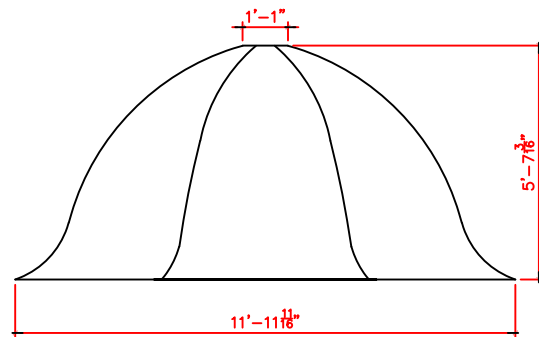

Fiberglass Dome by Royal Corinthian  
Available in Paint-Grade or Pre-Finished Gel Coat,  
Stone Finish, or Granite Finish

CD144x67

Manufactured By Royal Corinthian  
603 Fenton Lane ~ West Chicago, IL 60185  
T. 888-265-8661  
[www.royalcorinthian.com](http://www.royalcorinthian.com)  
[royalcor@royalcorinthian.com](mailto:royalcor@royalcorinthian.com)