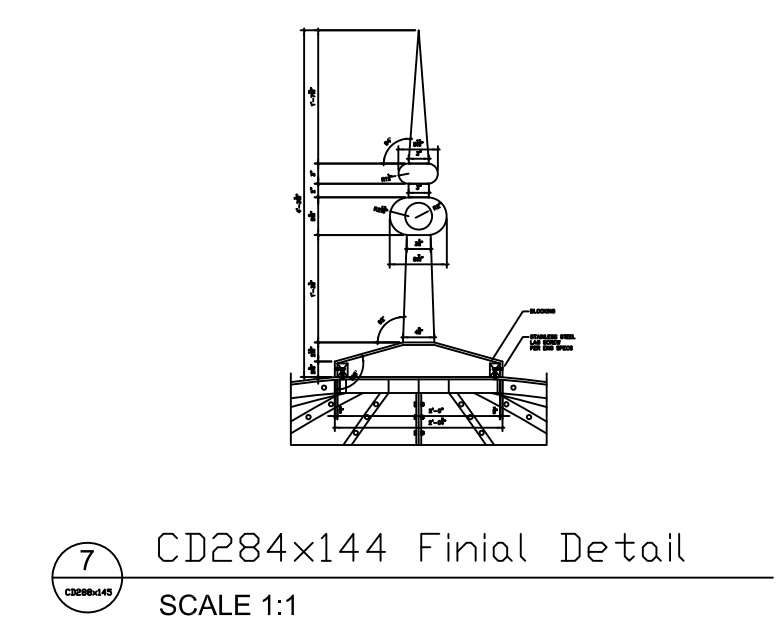

# Fiberglass Dome by: Royal Corinthian

Profile: CD284x144  
23'-8" D x 11'-11 1/2" H

Available in:  
Paint Grade (white gel coat finish)  
Pre-Finished (colored gel coat)  
Stone Finish (textured or smooth)  
Granite Finish (smooth granite look)