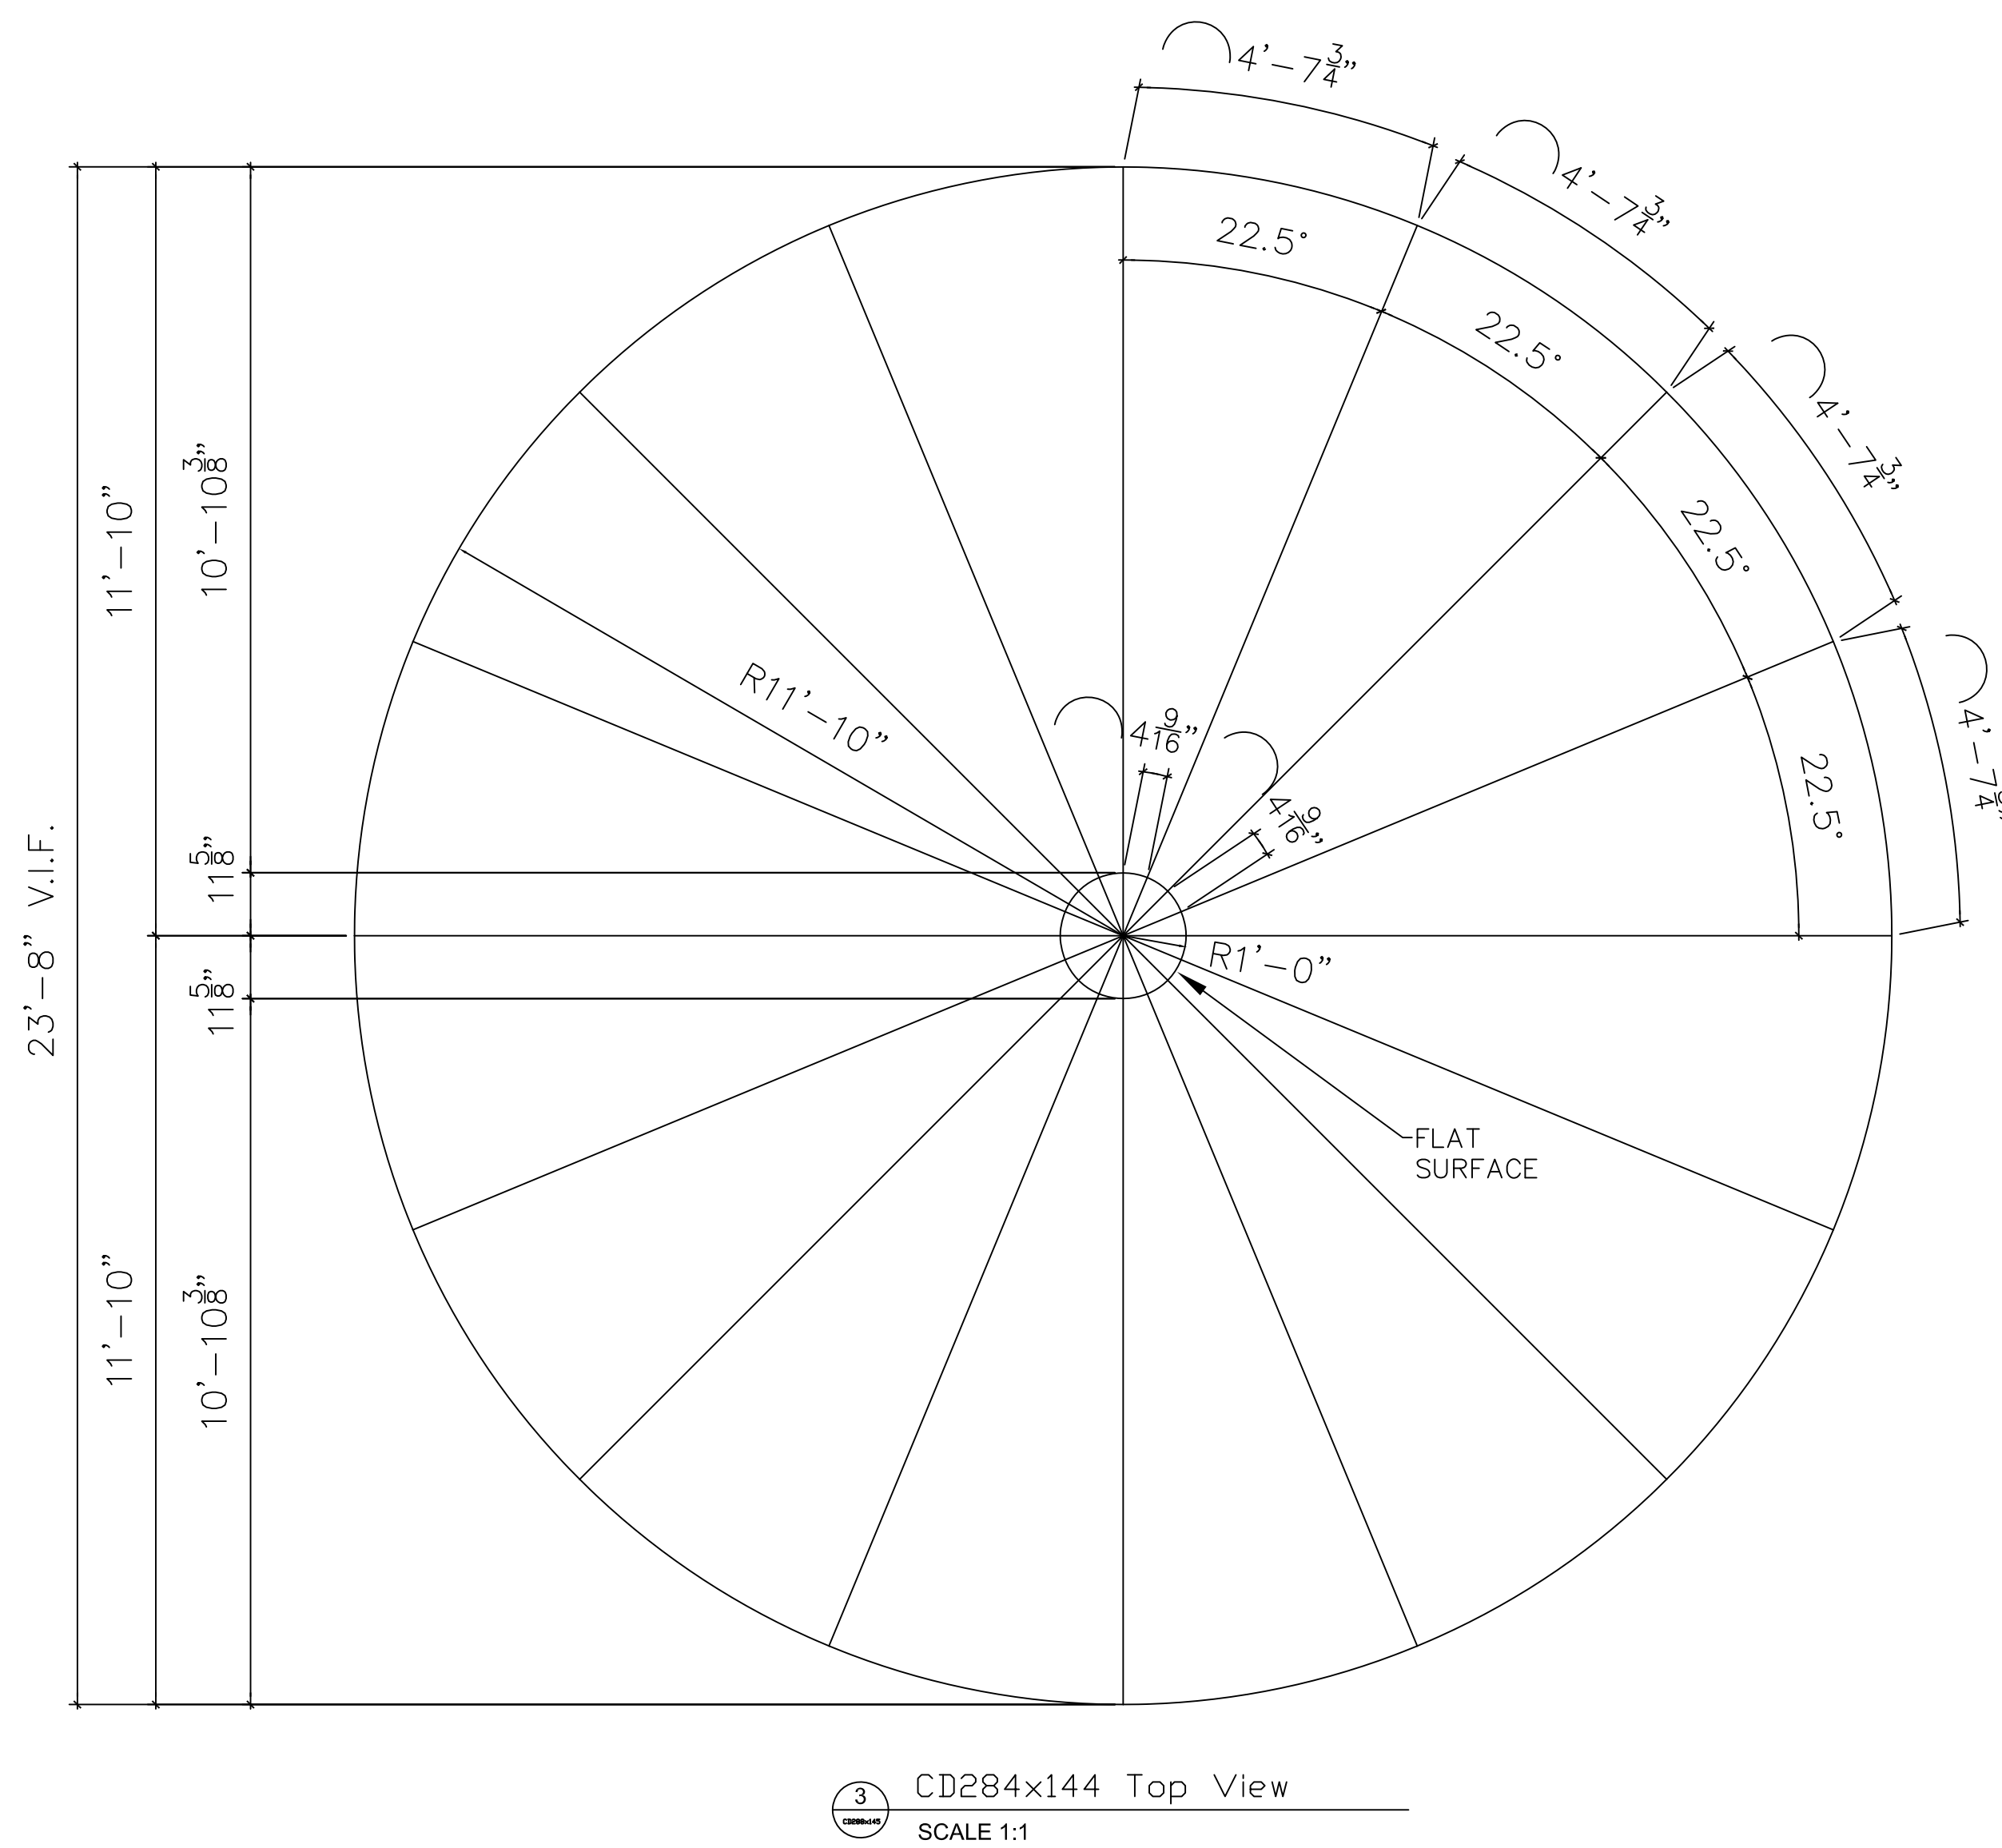

# Fiberglass Dome by: Royal Corinthian

Profile: CD284x144  
23'-8" D x 11'-11 1/2" H

Available in:  
Paint Grade (white gel coat finish)  
Pre-Finished (colored gel coat)  
Stone Finish (textured or smooth)  
Granite Finish (smooth granite look)