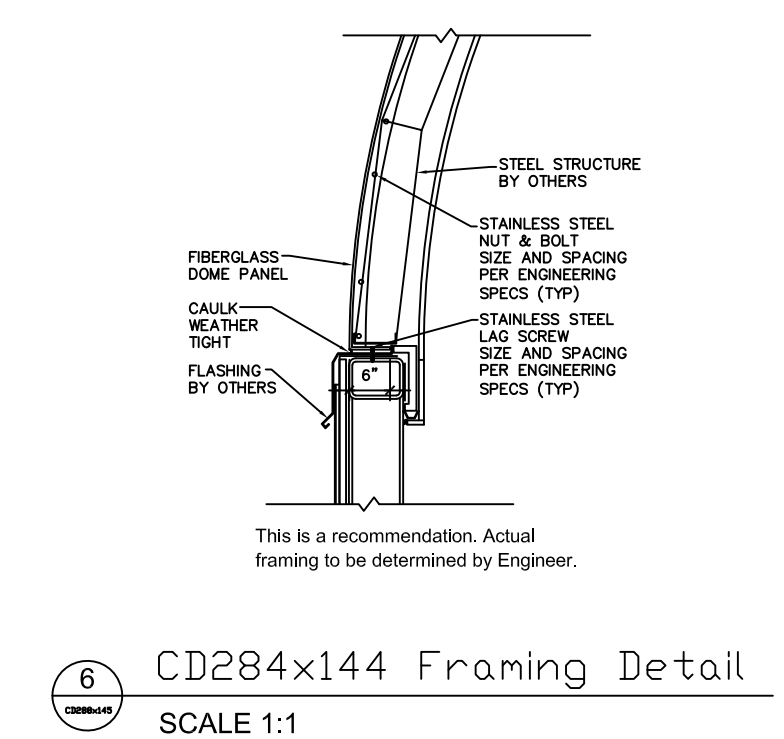

# Fiberglass Dome by: Royal Corinthian

Profile: CD284x144  
23'-8" D x 11'-11 1/2" H

Available in:  
Paint Grade (white gel coat finish)  
Pre-Finished (colored gel coat)  
Stone Finish (textured or smooth)  
Granite Finish (smooth granite look)