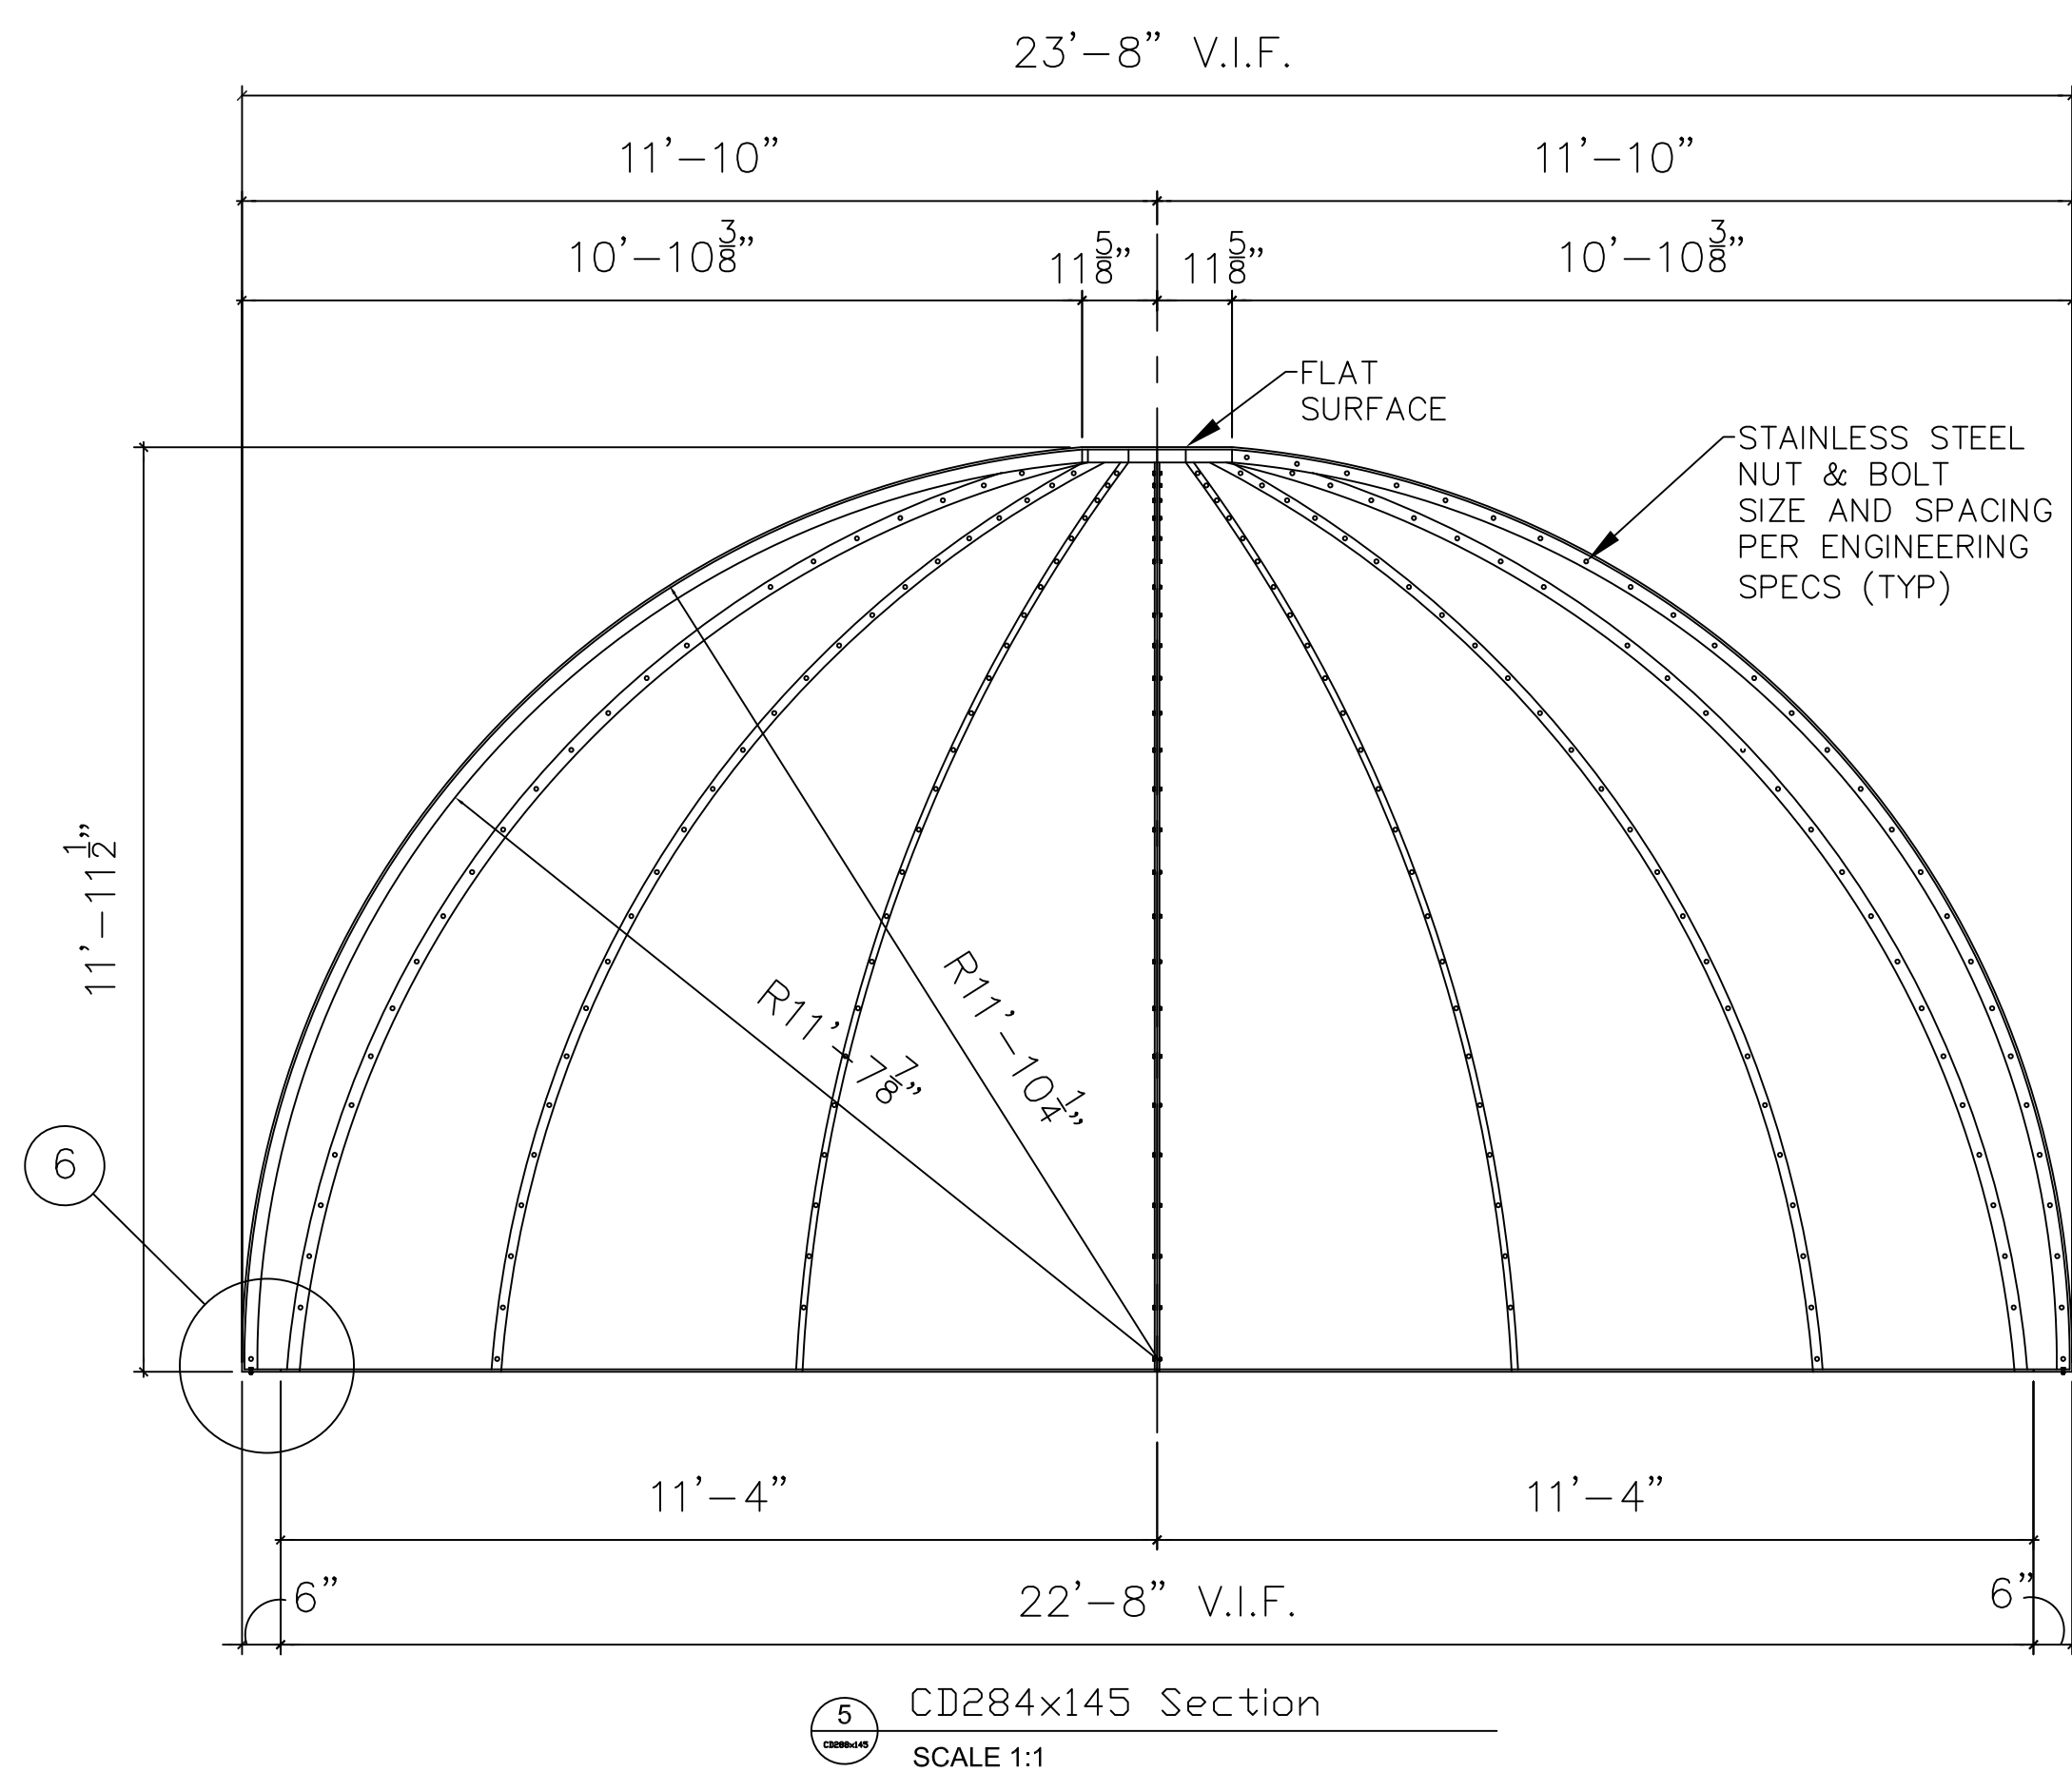

# Fiberglass Dome by: Royal Corinthian

Profile: CD284x144  
23'-8" D x 11'-11 1/2" H

Available in:  
Paint Grade (white gel coat finish)  
Pre-Finished (colored gel coat)  
Stone Finish (textured or smooth)  
Granite Finish (smooth granite look)