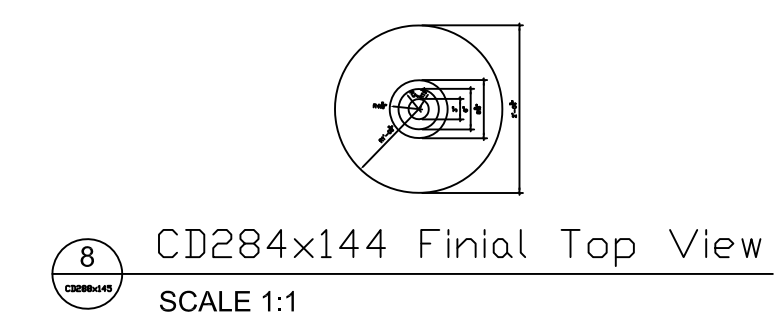

# Fiberglass Dome by: Royal Corinthian

Profile: CD284x144  
23'-8" D x 11'-11 1/2" H

Available in:  
Paint Grade (white gel coat finish)  
Pre-Finished (colored gel coat)  
Stone Finish (textured or smooth)  
Granite Finish (smooth granite look)