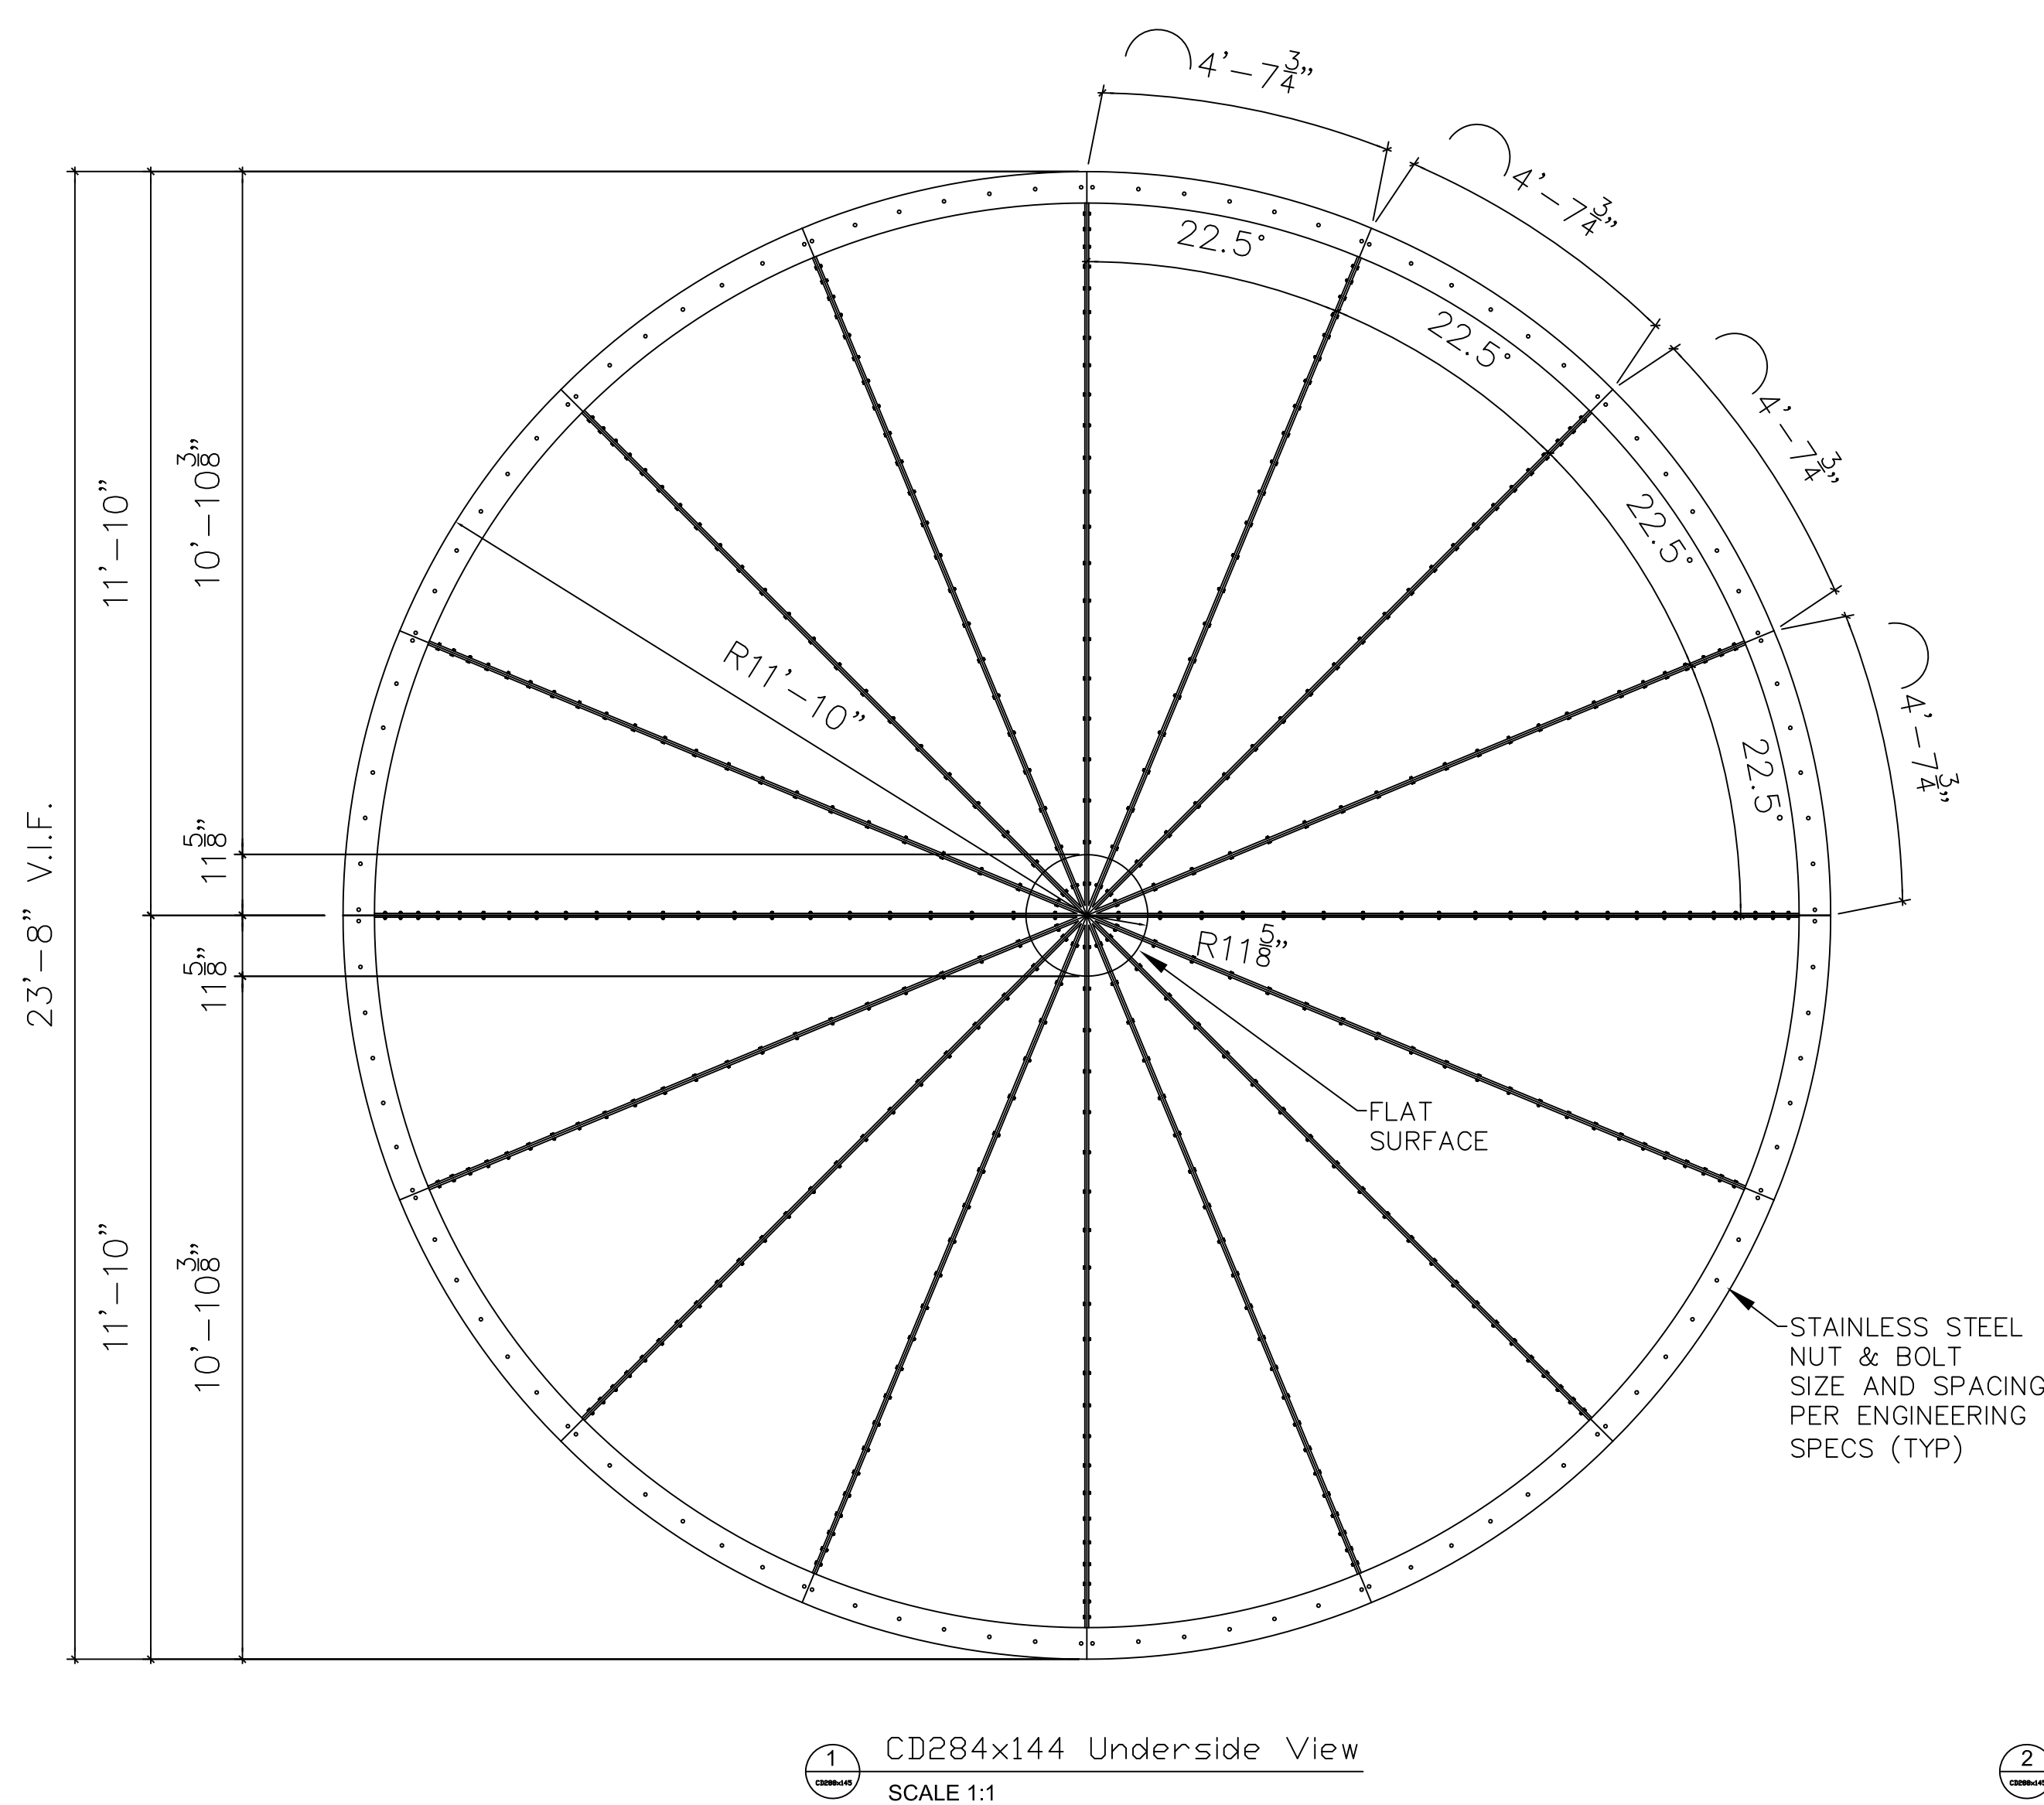

# Fiberglass Dome by: Royal Corinthian

Profile: CD284x144  
23'-8" D x 11'-11 1/2" H

Available in:  
Paint Grade (white gel coat finish)  
Pre-Finished (colored gel coat)  
Stone Finish (textured or smooth)  
Granite Finish (smooth granite look)