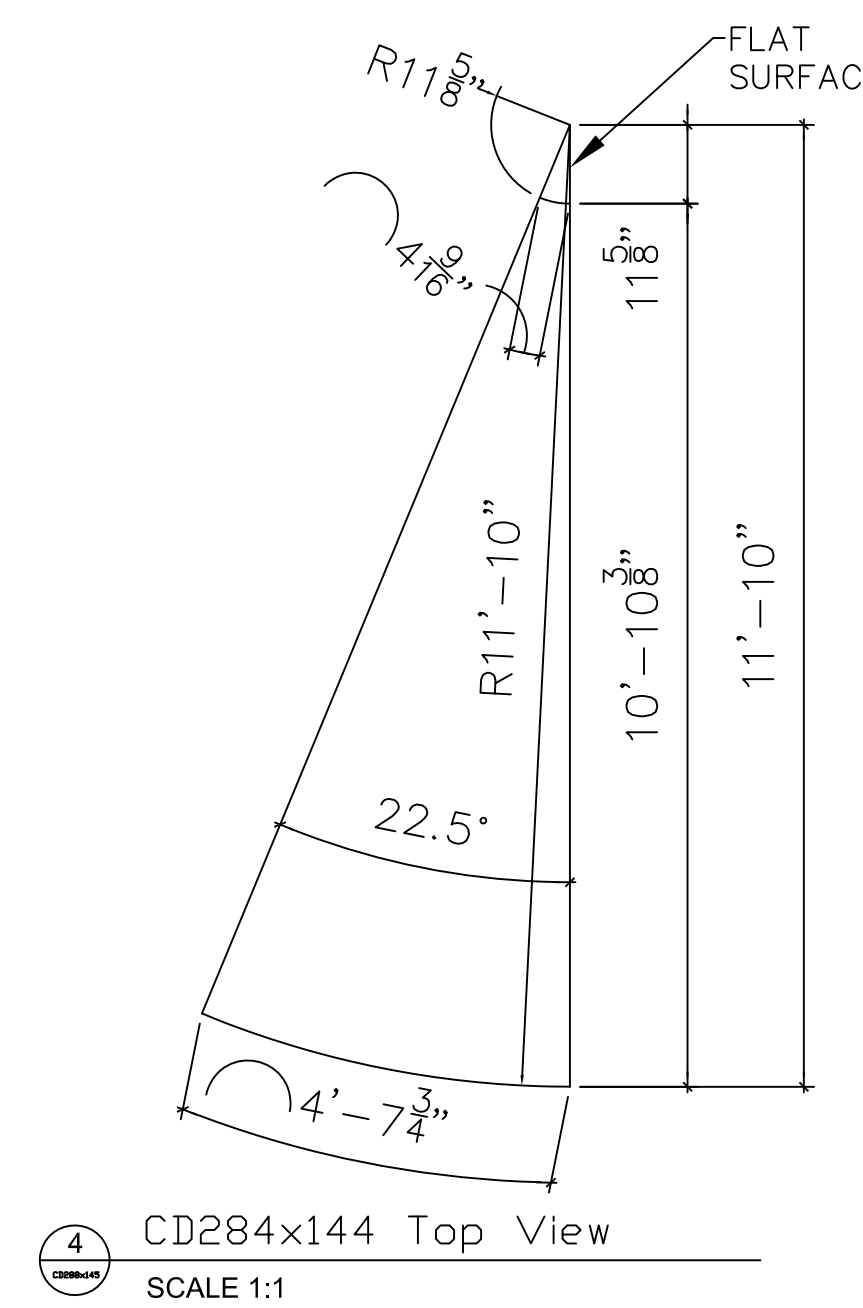

# Fiberglass Dome by: Royal Corinthian

Profile: CD284x144  
23'-8" D x 11'-11 1/2" H

Available in:  
Paint Grade (white gel coat finish)  
Pre-Finished (colored gel coat)  
Stone Finish (textured or smooth)  
Granite Finish (smooth granite look)