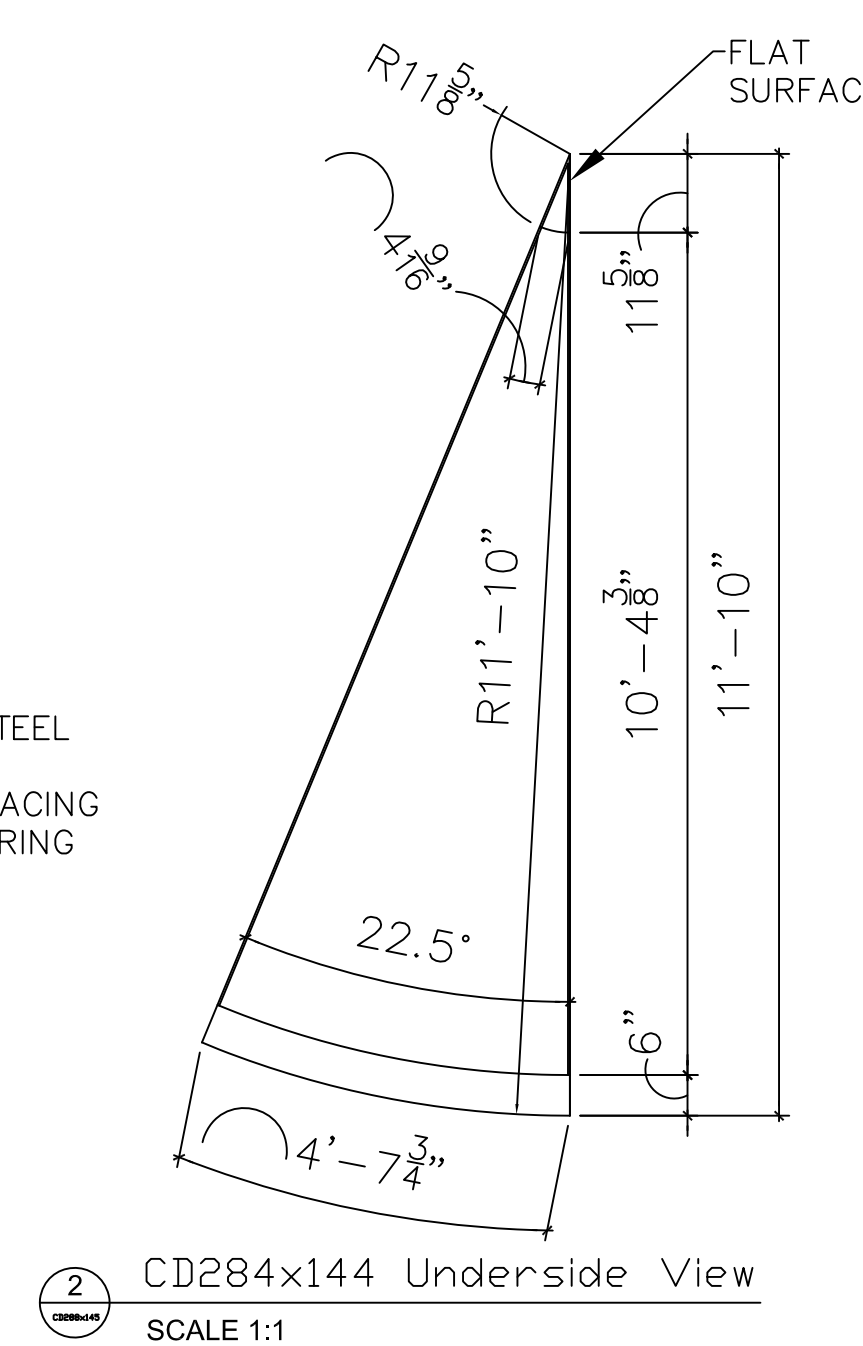

# Fiberglass Dome by: Royal Corinthian

Profile: CD284x144  
23'-8" D x 11'-11 1/2" H

Available in:  
Paint Grade (white gel coat finish)  
Pre-Finished (colored gel coat)  
Stone Finish (textured or smooth)  
Granite Finish (smooth granite look)