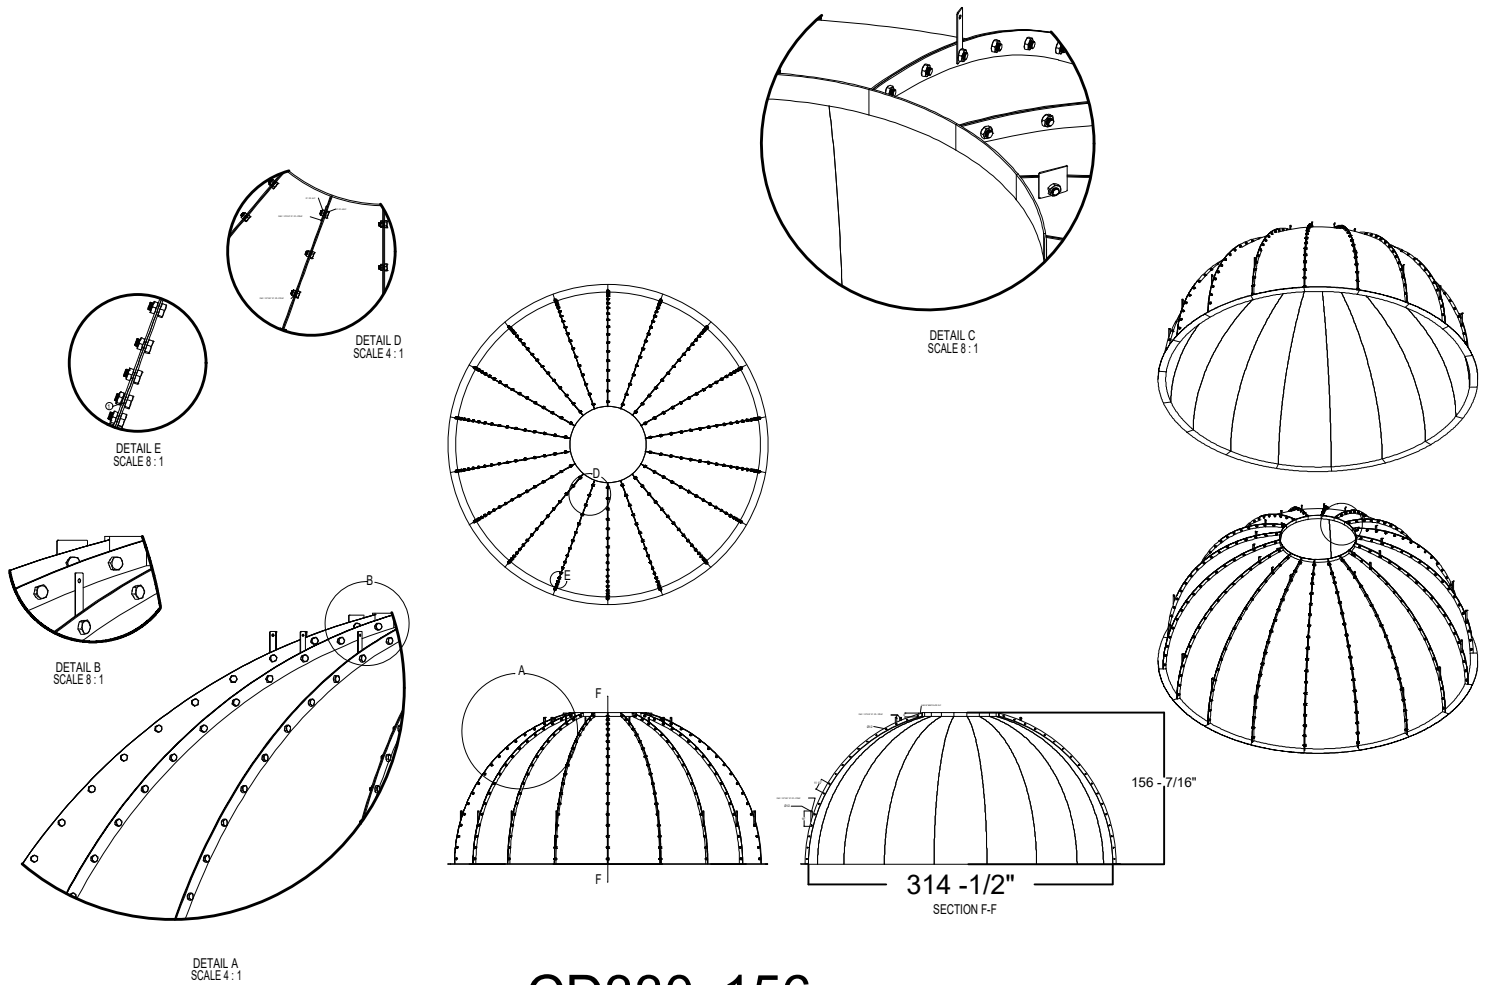

# Fiberglass Ceiling Dome by Royal Corinthian, Inc Available in Paint-Grade or Pre-Finished Gel Coat, Stone Finish, or Granite Finish

**CD330x156**

Manufactured By Royal Corinthian, Inc  
603 Fenton Lane ~ West Chicago, IL 60185  
T. 888-265-8661 F. 888-344-2937