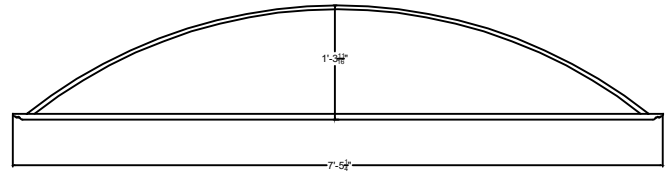

Fiberglass Ceiling Dome by Royal Corinthian, Inc
Available in Paint Grade or Pre-Finished Gel Coat,
Stone Finish, or Granite Finish

CD89x16

Manufactured By Royal Corinthian, Inc
603 Fenton Lane ~ West Chicago, IL 60185
888-265-8661 F. 888-344-2937