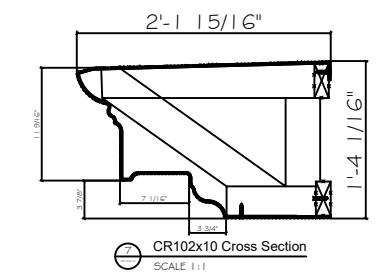

Fiberglass Cornice by: Royal Corinthian

Profile: CR102x10

1' 4-1/16" H x 2' 1-15/16" P x 120" L

Available in:

Paint Grade (white gel coat finish)

Pre-Finished (colored gel coat)

Stone Finish (textured or smooth)

Granite Finish (smooth granite look)

Manufactured by: Royal Corinthian

T. 888-265-8661

F. 888-344-2937

www.royalcorinthian.com

royalcor@royalcorinthian.com