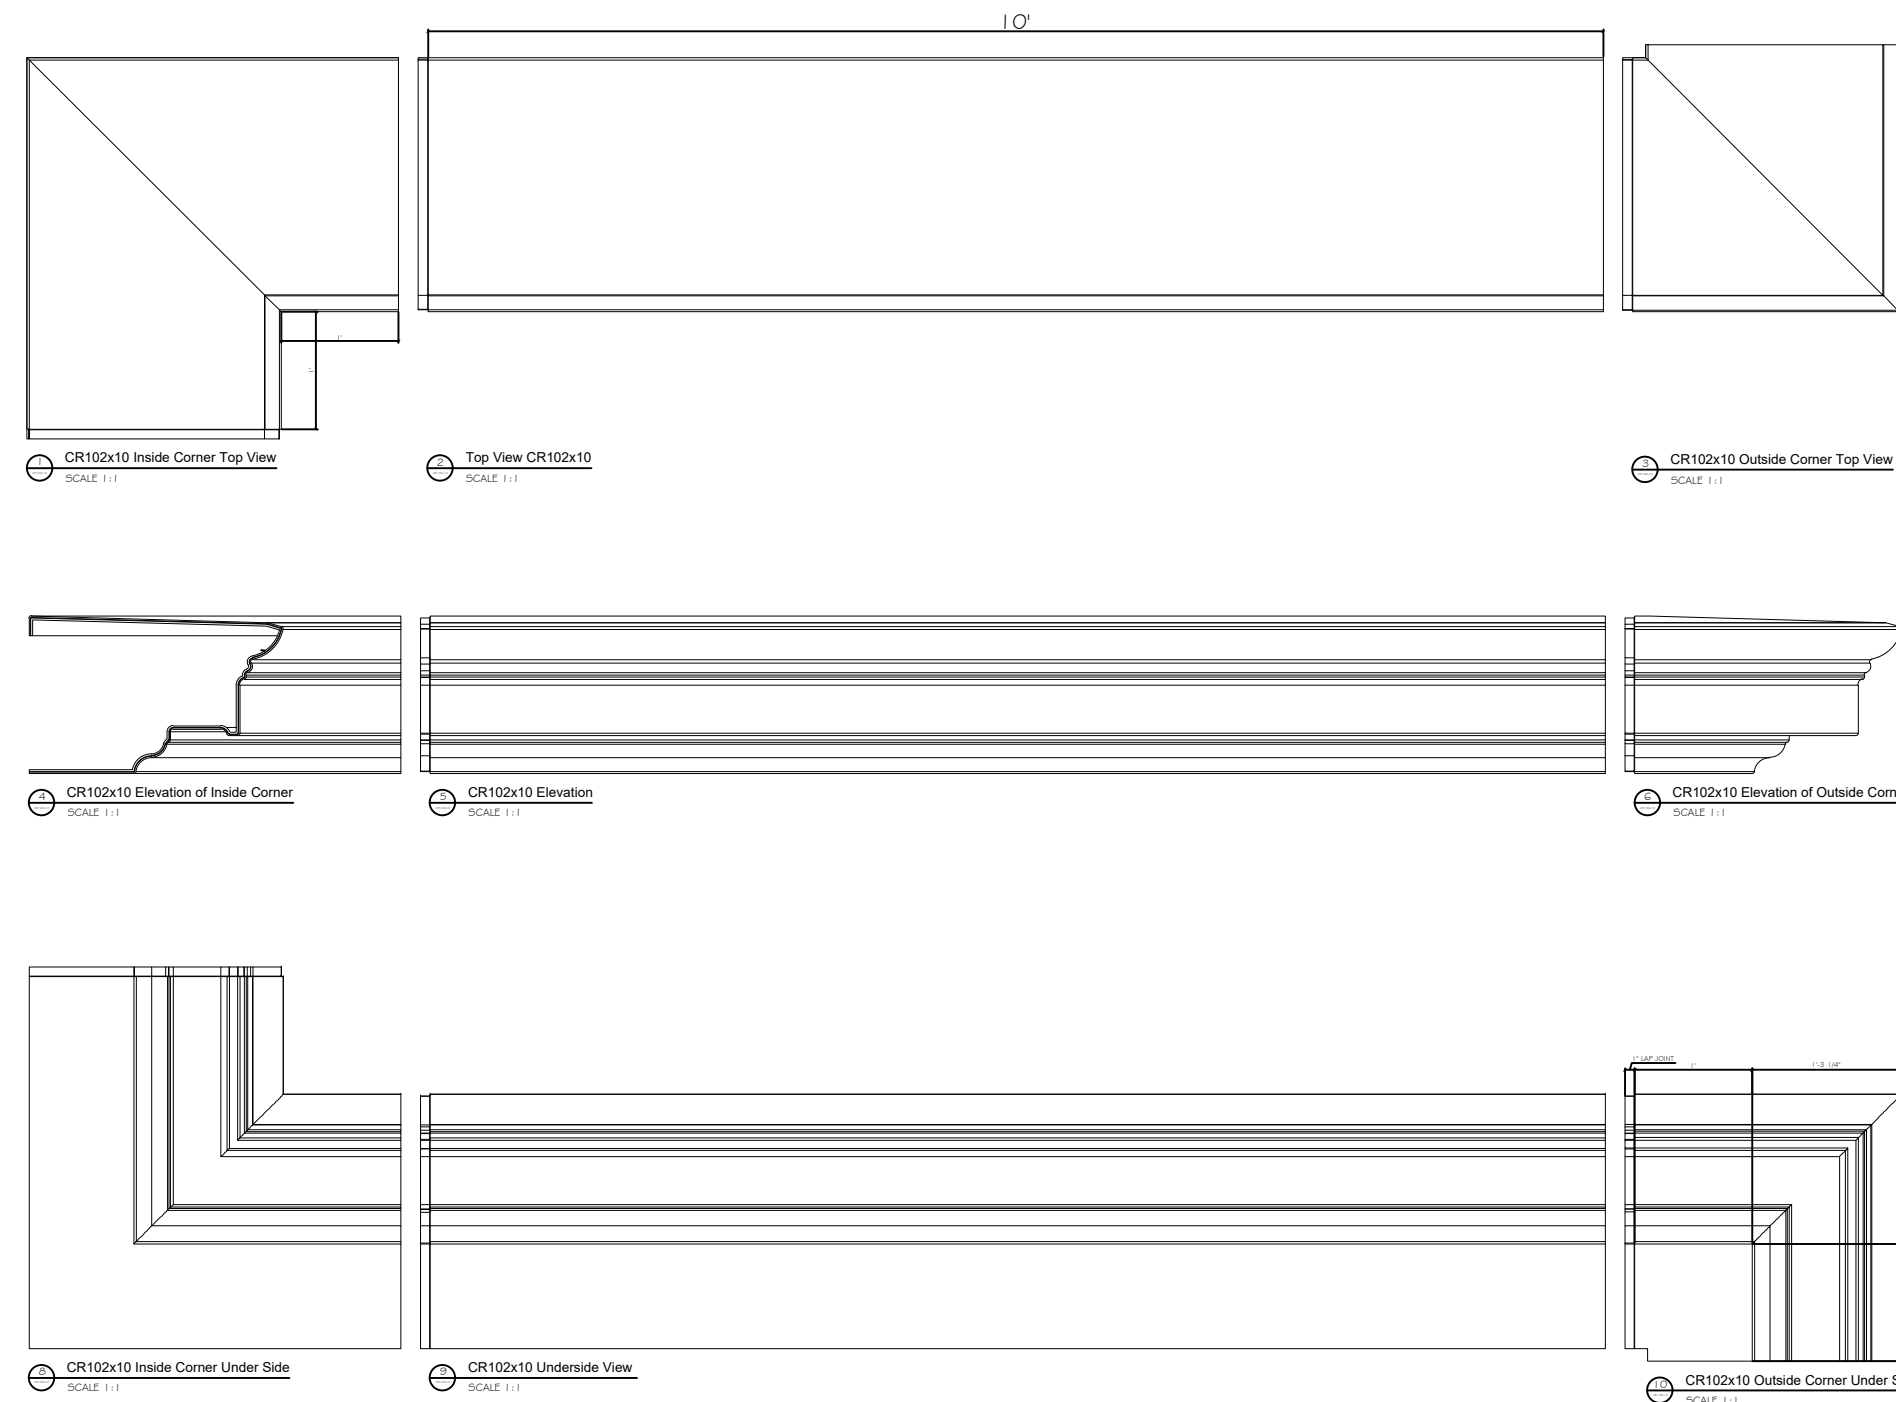

# Fiberglass Cornice by: Royal Corinthian

Profile: CR102x10

1' 4-1/16" H x 2' 1-15/16" P x 120" L

Available in:

Paint Grade (white gel coat finish)

Pre-Finished (colored gel coat)

Stone Finish (textured or smooth)

This is a recommendation. Actual framing to be determined by Engineer.