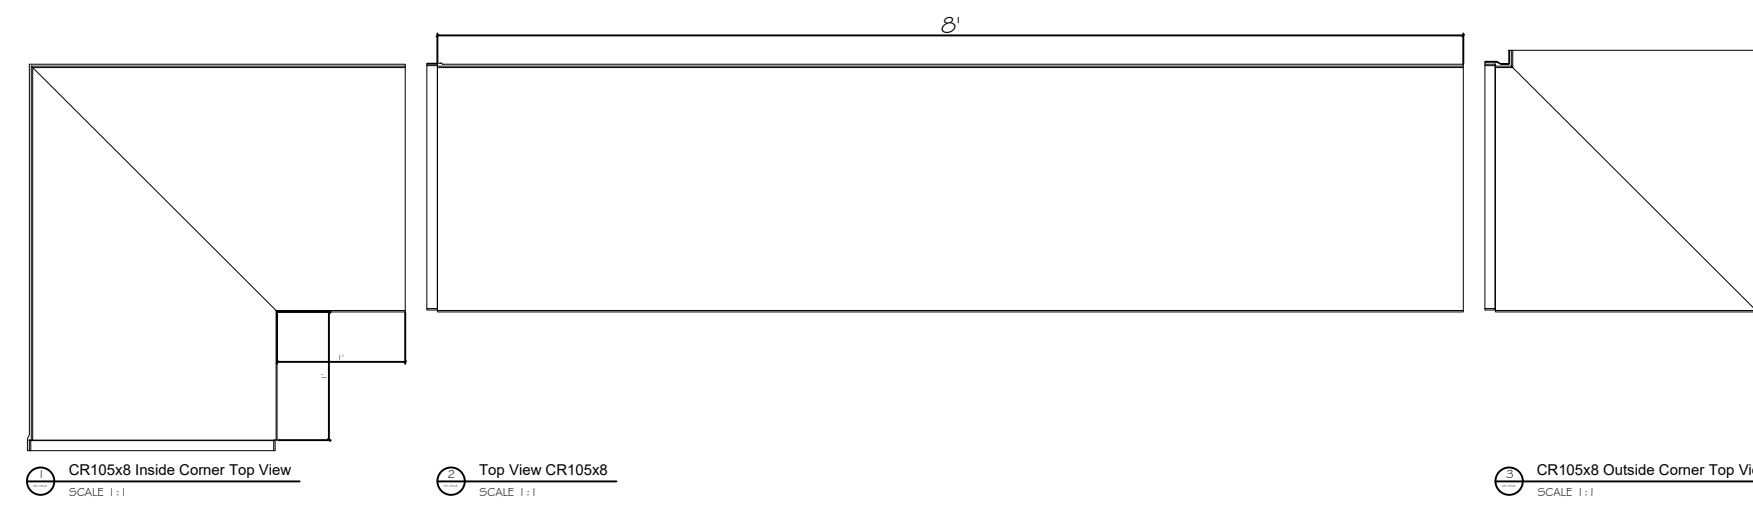

Fiberglass Cornice by: Royal Corinthian

Profile: CR105x8

1' 1" H x 1' 11-5/16" P x 96" L

Available in:

Paint Grade (white gel coat finish)

Pre-Finished (colored gel coat)

Stone Finish (textured or smooth)

Granite Finish (smooth granite look)

Manufactured by: Royal Corinthian

T. 888-265-8661

F. 888-344-2937

www.royalcorinthian.com

royalcor@royalcorinthian.com