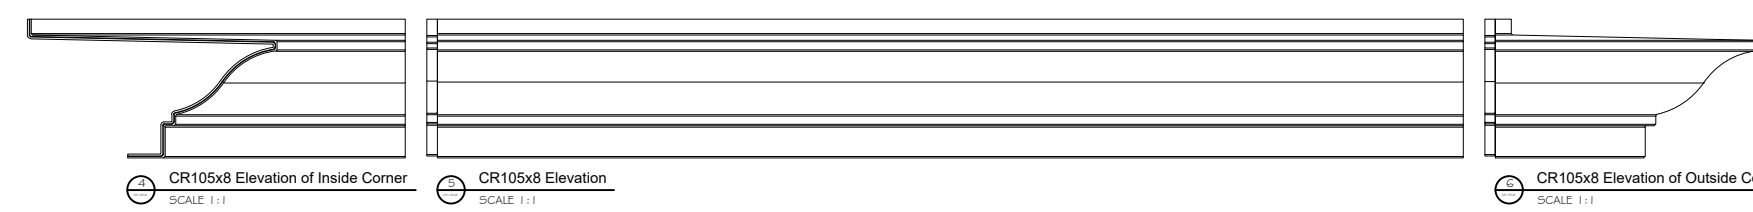

# Fiberglass Cornice by: Royal Corinthian

Profile: CR105x8

1' 1" H x 1' 11-5/16" P x 96" L

Available in:

Paint Grade (white gel coat finish)

Pre-Finished (colored gel coat)

Stone Finish (textured or smooth)

This is a recommendation. Actual framing to be determined by Engineer.