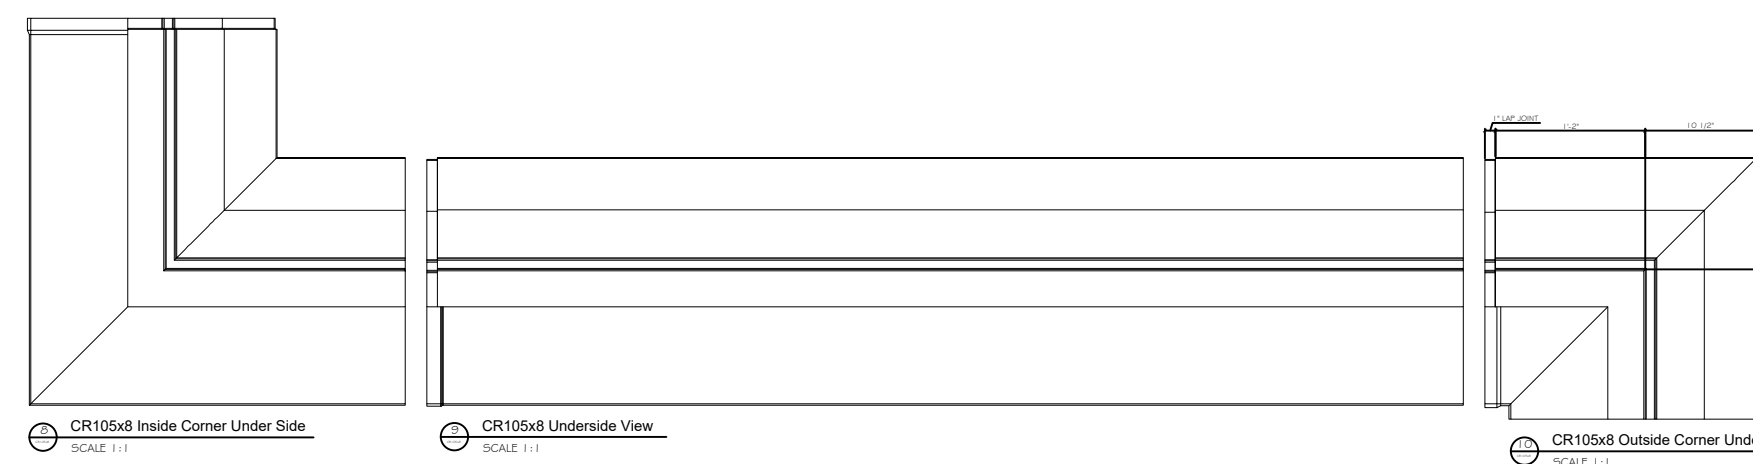

# Fiberglass Cornice by: Royal Corinthian

Profile: CR105x8

1' 1" H x 1' 11-5/16" P x 96" L

Available in:

Paint Grade (white gel coat finish)

Pre-Finished (colored gel coat)

Stone Finish (textured or smooth)

This is a recommendation. Actual framing to be determined by Engineer.