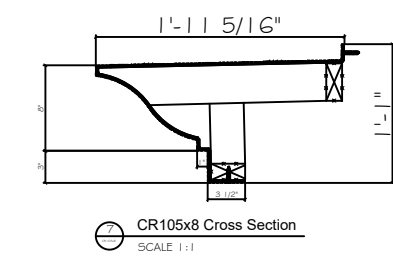

# Fiberglass Cornice by: Royal Corinthian

Profile: CR105x8

1' 1" H x 1' 11-5/16" P x 96" L

Available in:

Paint Grade (white gel coat finish)

Pre-Finished (colored gel coat)

Stone Finish (textured or smooth)

This is a recommendation. Actual framing to be determined by Engineer.