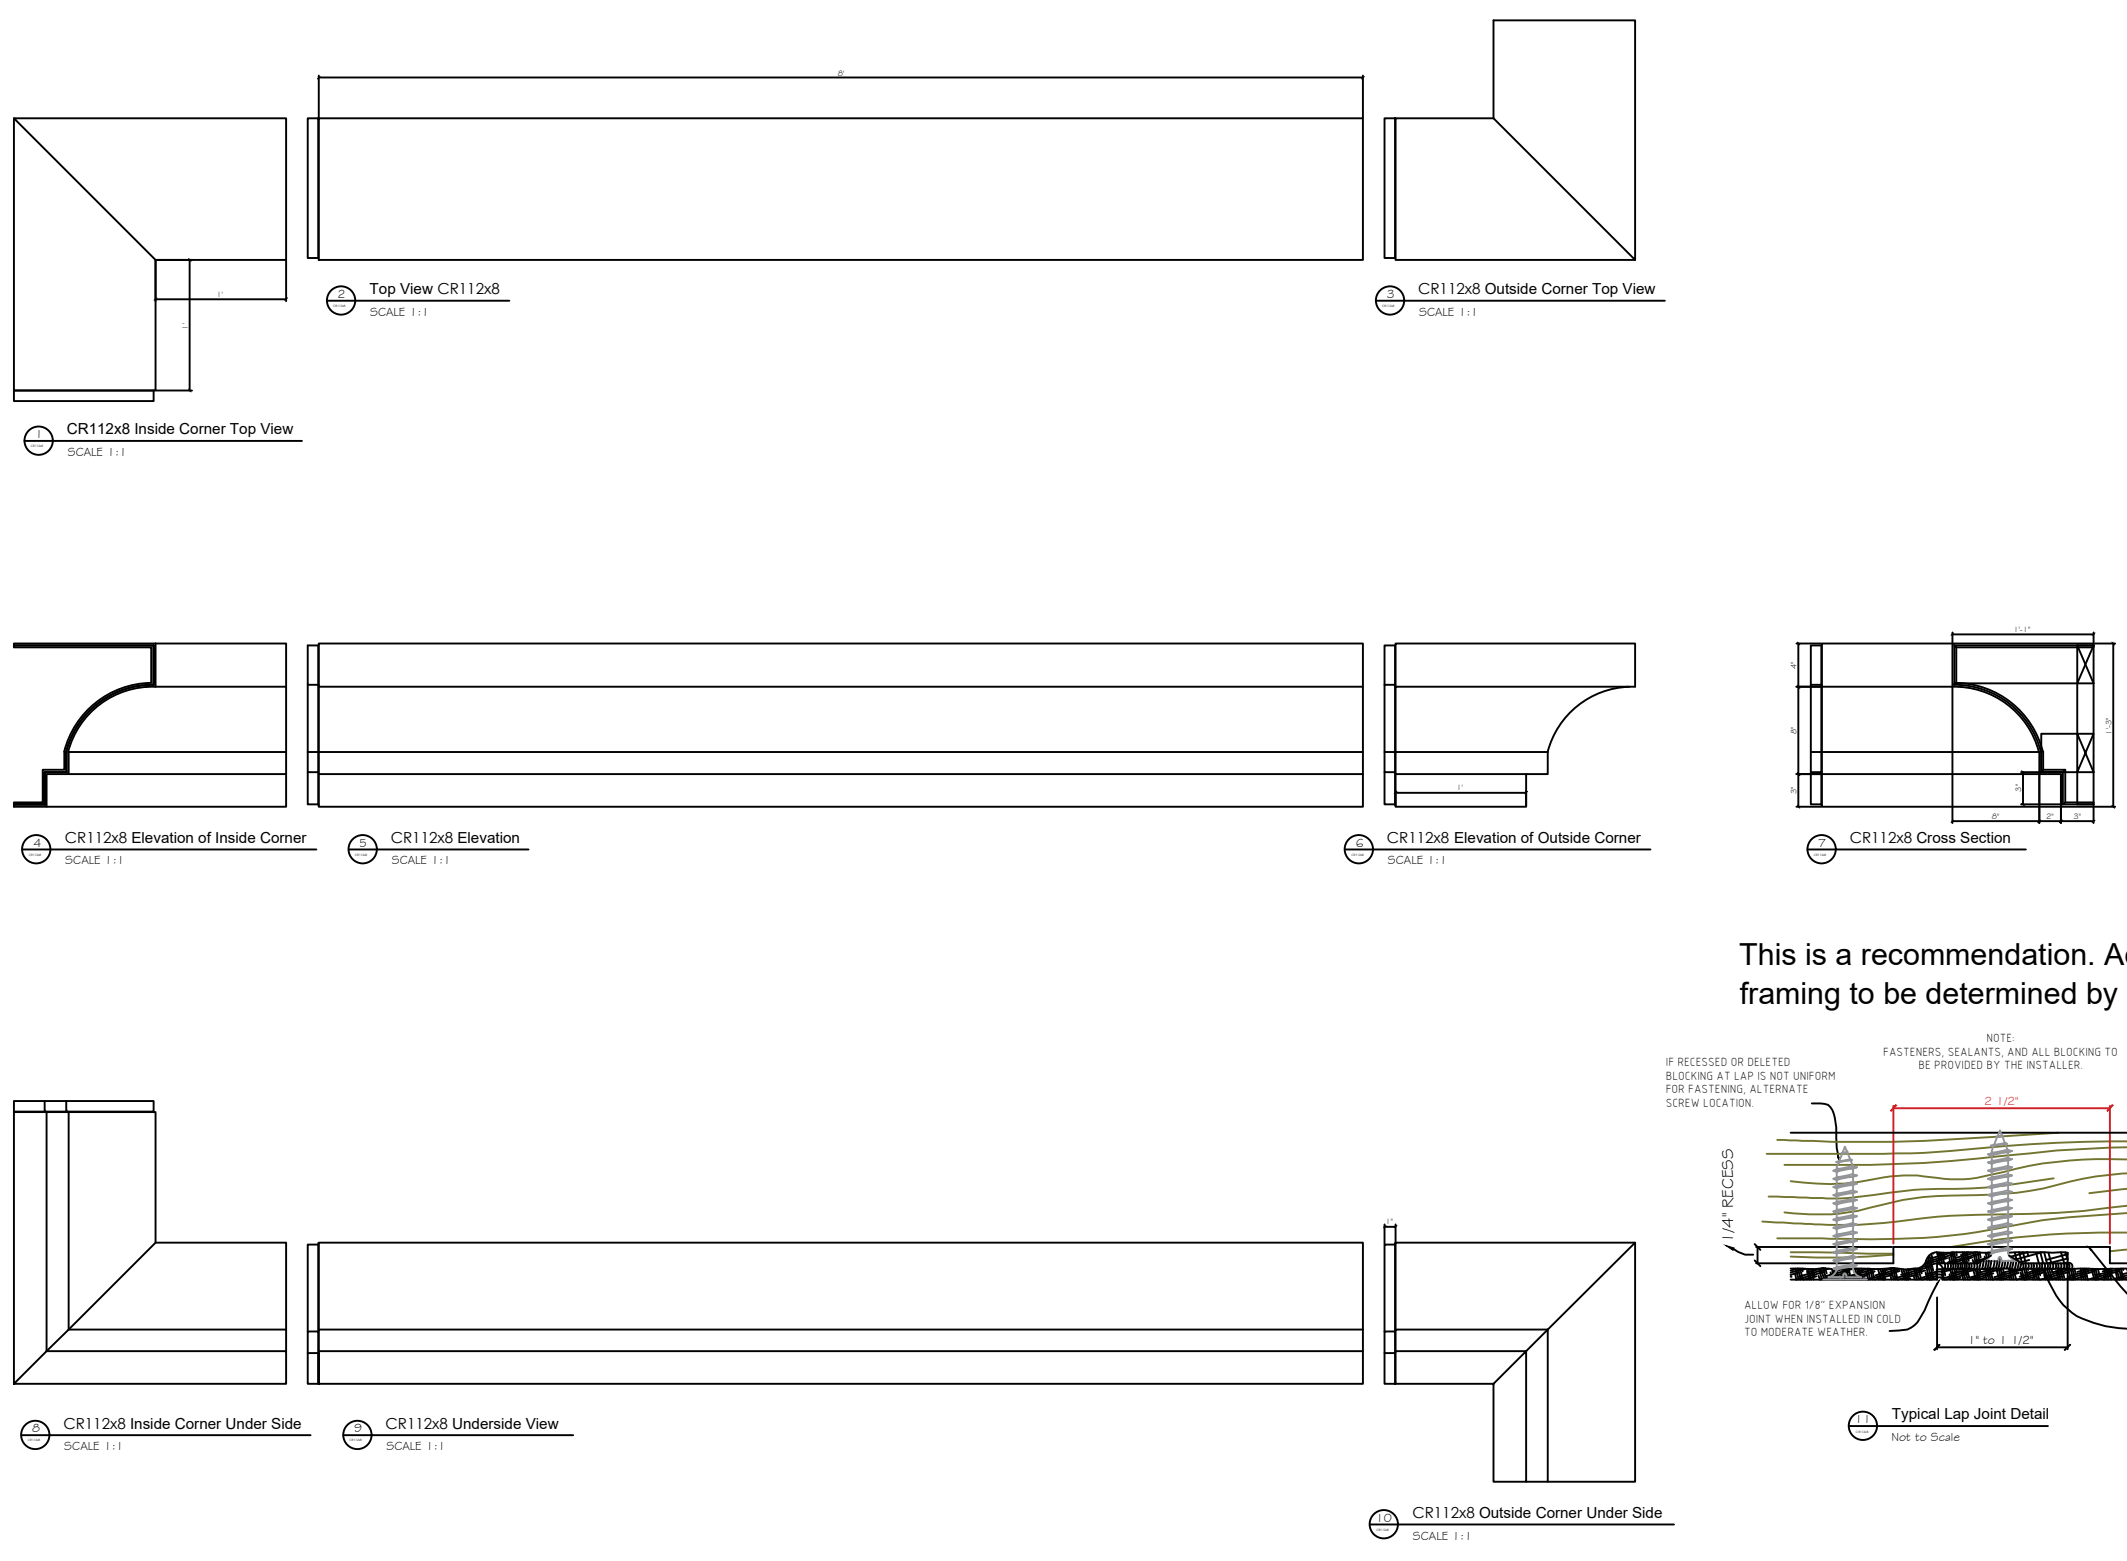

Fiberglass Cornice by: Royal Corinthian

Profile: CR112x8

1' 3" H x 1' 1" P x 96" L

Available in:

Paint Grade (white gel coat finish)

Pre-Finished (colored gel coat)

Stone Finish (textured or smooth)

Granite Finish (smooth granite look)

Manufactured by: Royal Corinthian

T. 888-265-8661

F. 888-344-2937

www.royalcorinthian.com

royalcor@royalcorinthian.com