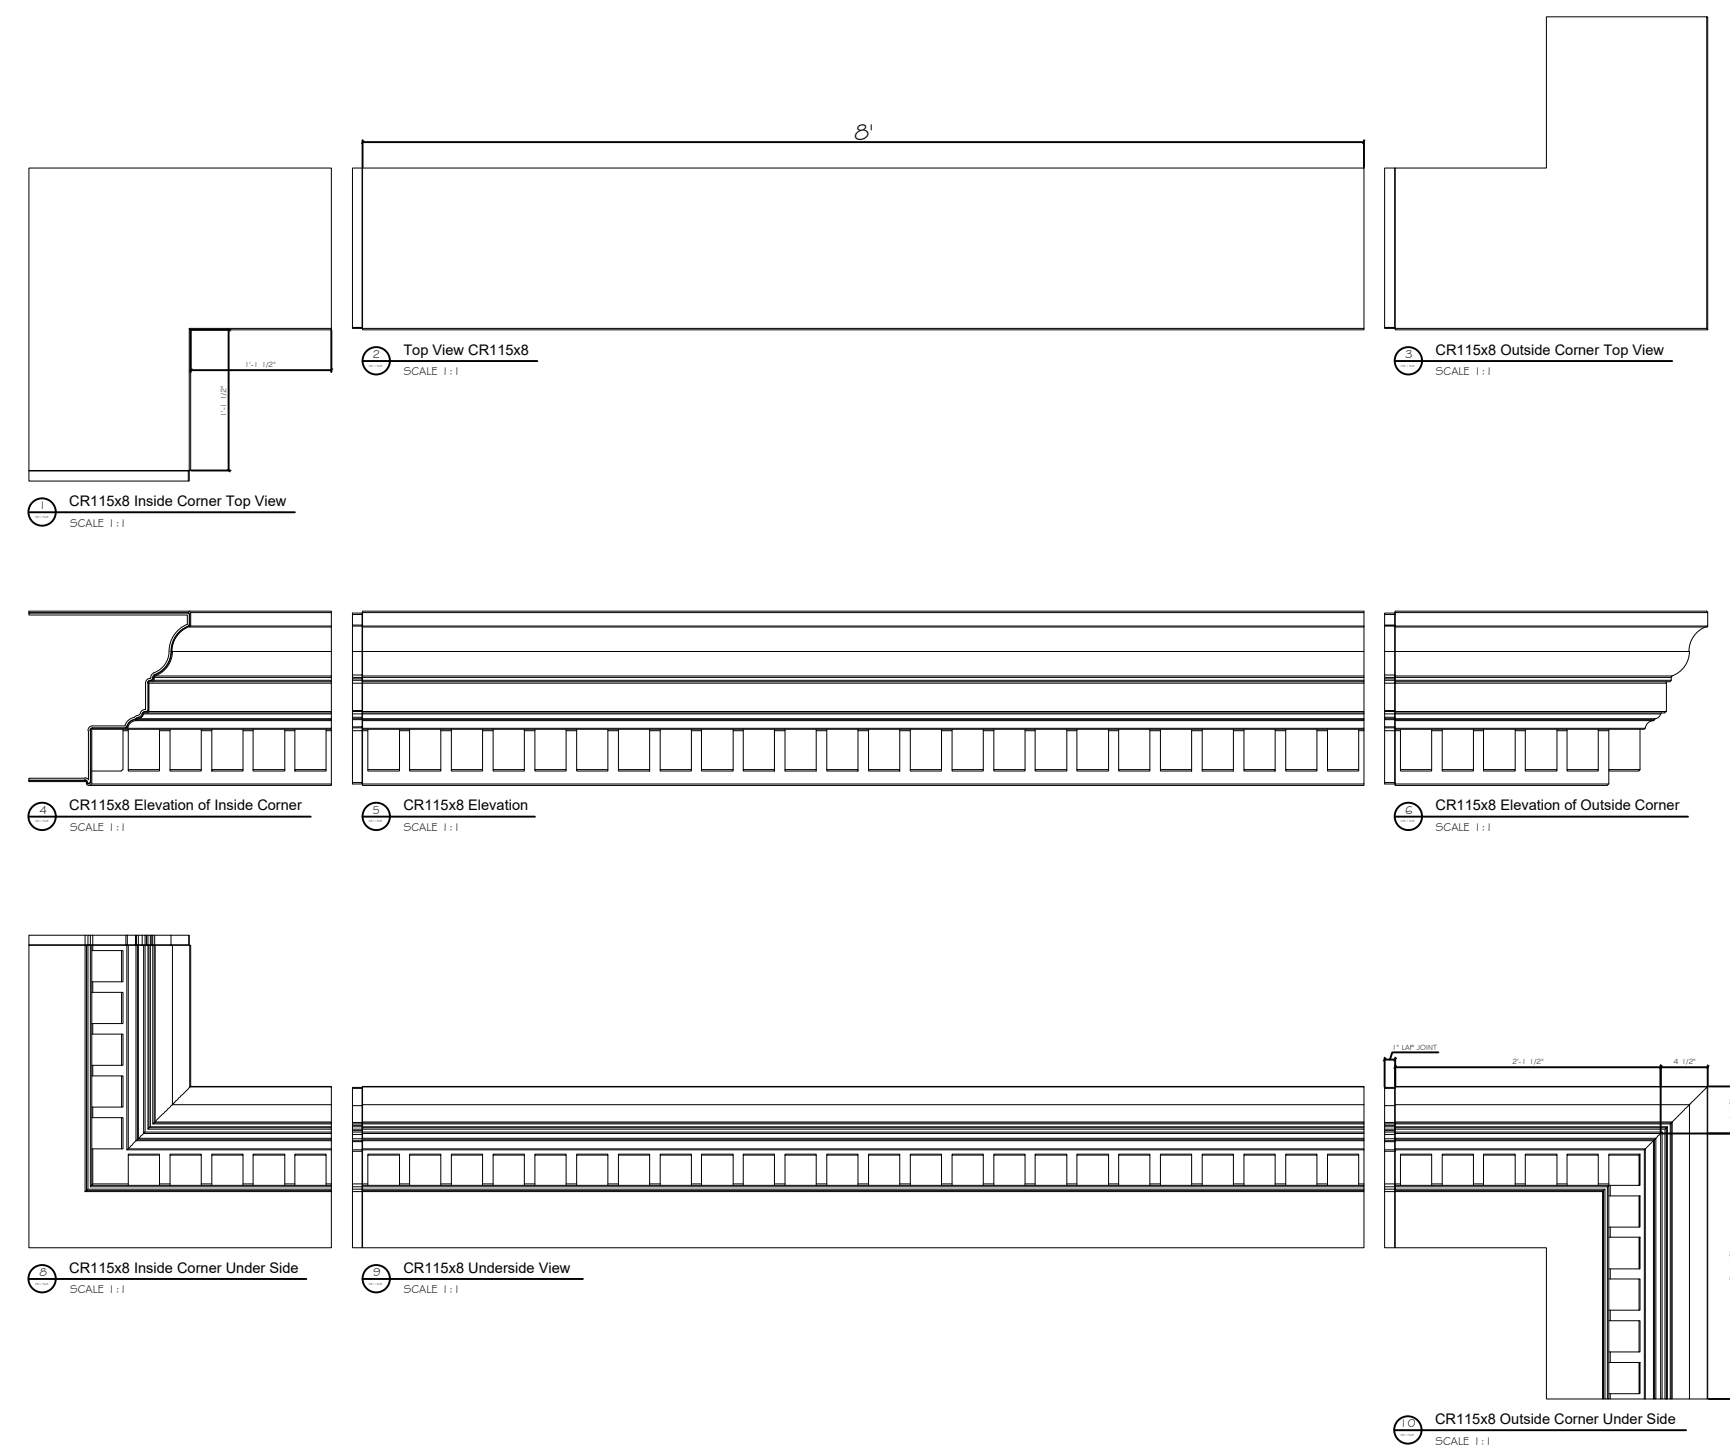

Fiberglass Cornice by: Royal Corinthian

Profile: CR115x8

1' 4-11/16" H x 1' 3-1/2" P x 96" L

Available in:

Paint Grade (white gel coat finish)

Pre-Finished (colored gel coat)

Stone Finish (textured or smooth)

Granite Finish (smooth granite look)

Manufactured by: Royal Corinthian

T. 888-265-8661

F. 888-344-2937

www.royalcorinthian.com

royalcor@royalcorinthian.com