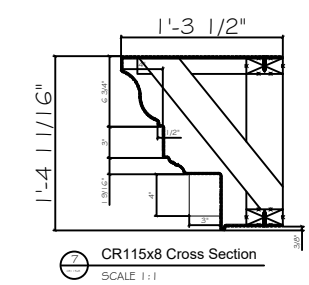

Fiberglass Cornice by: Royal Corinthian

Profile: CR115x8

1' 4-11/16" H x 1' 3-1/2" P x 96" L

Available in:

Paint Grade (white gel coat finish)

Pre-Finished (colored gel coat)

Stone Finish (textured or smooth)

Granite Finish (smooth granite look)

Manufactured by: Royal Corinthian

T. 888-265-8661

F. 888-344-2937

www.royalcorinthian.com

royalcor@royalcorinthian.com