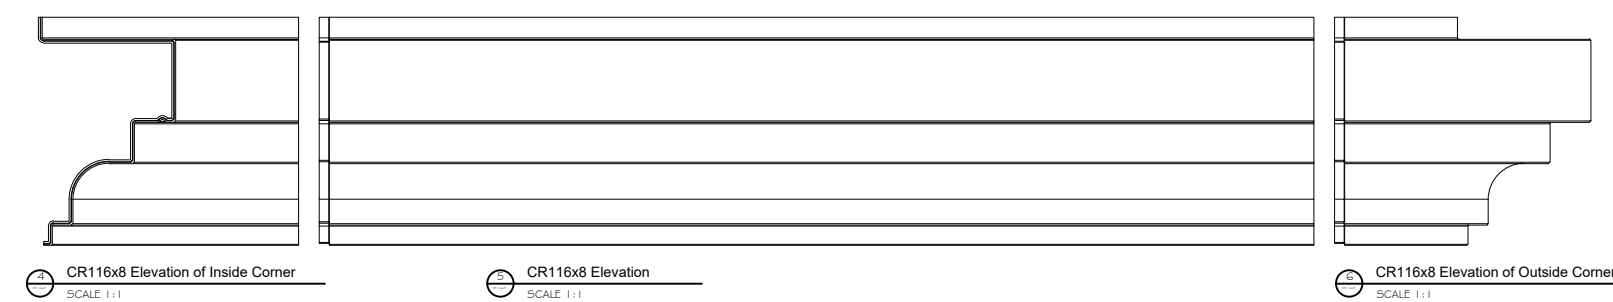

Fiberglass Cornice by: Royal Corinthian

Profile: CR116x8

1' 10-1/4" H x 1' 1-3/8" P x 96" L

Available in:

Paint Grade (white gel coat finish)

Pre-Finished (colored gel coat)

Stone Finish (textured or smooth)

Granite Finish (smooth granite look)

Manufactured by: Royal Corinthian

T. 888-265-8661

F. 888-344-2937

www.royalcorinthian.com

royalcor@royalcorinthian.com