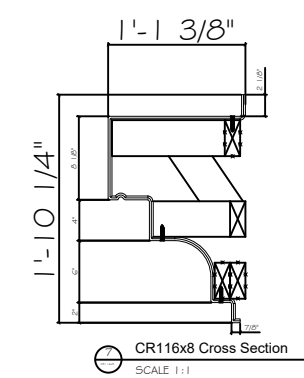

Fiberglass Cornice by: Royal Corinthian

Profile: CR116x8

1' 10-1/4" H x 1' 1-3/8" P x 96" L

Available in:

Paint Grade (white gel coat finish)

Pre-Finished (colored gel coat)

Stone Finish (textured or smooth)

Granite Finish (smooth granite look)

Manufactured by: Royal Corinthian

T. 888-265-8661

F. 888-344-2937

www.royalcorinthian.com

royalcor@royalcorinthian.com