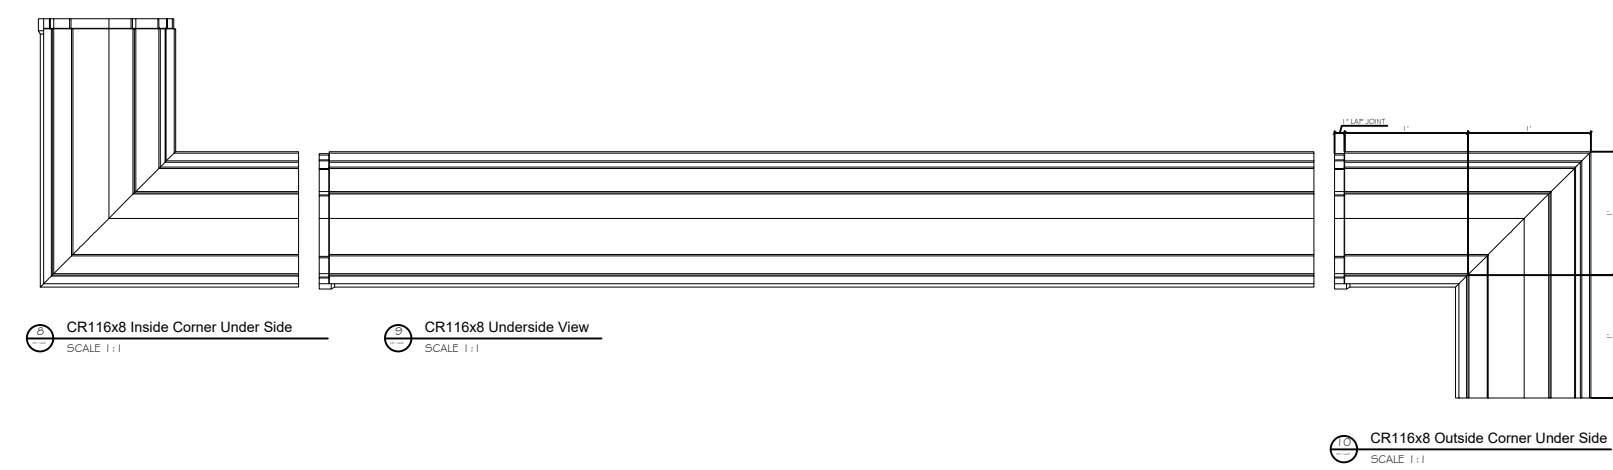

Fiberglass Cornice by: Royal Corinthian

Profile: CR116x8

1' 10-1/4" H x 1' 1-3/8" P x 96" L

Available in:

Paint Grade (white gel coat finish)

Pre-Finished (colored gel coat)

Stone Finish (textured or smooth)

This is a recommendation. Actual framing to be determined by Engineer.