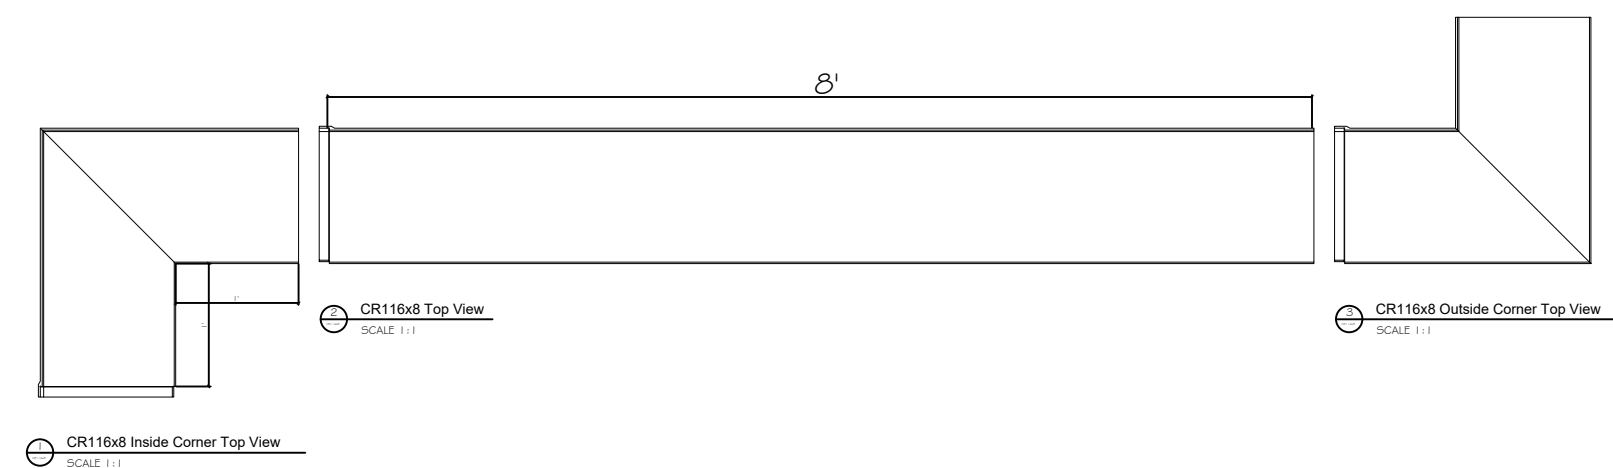

Fiberglass Cornice by: Royal Corinthian

Profile: CR116x8

1' 10-1/4" H x 1' 1-3/8" P x 96" L

Available in:

Paint Grade (white gel coat finish)

Pre-Finished (colored gel coat)

Stone Finish (textured or smooth)

Granite Finish (smooth granite look)

Manufactured by: Royal Corinthian

T. 888-265-8661

F. 888-344-2937

www.royalcorinthian.com

royalcor@royalcorinthian.com