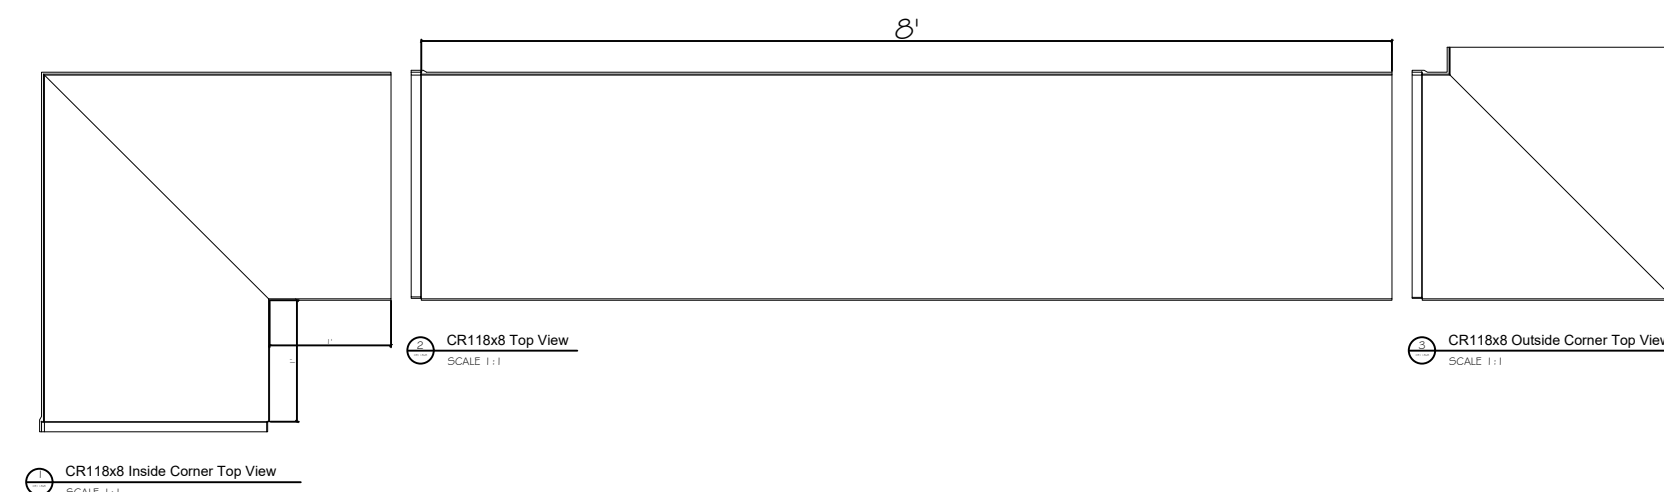

Fiberglass Cornice by: Royal Corinthian

Profile: CR118x8

2' 2" H x 1' 10-3/4" P x 96" L

Available in:

Paint Grade (white gel coat finish)

Pre-Finished (colored gel coat)

Stone Finish (textured or smooth)

Granite Finish (smooth granite look)

Manufactured by: Royal Corinthian

T. 888-265-8661

F. 888-344-2937

www.royalcorinthian.com

royalcor@royalcorinthian.com