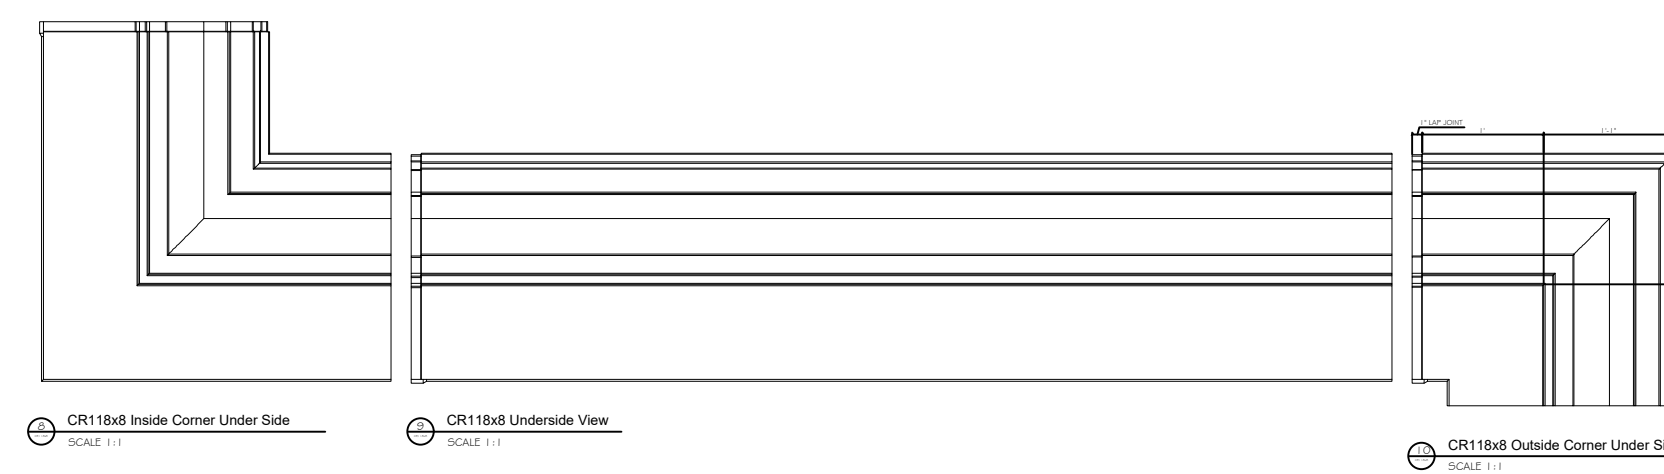

Fiberglass Cornice by: Royal Corinthian

Profile: CR118x8

2' 2" H x 1' 10-3/4" P x 96" L

Available in:

Paint Grade (white gel coat finish)

Pre-Finished (colored gel coat)

Stone Finish (textured or smooth)

Granite Finish (smooth granite look)

Manufactured by: Royal Corinthian

T. 888-265-8661

F. 888-344-2937

www.royalcorinthian.com

royalcor@royalcorinthian.com