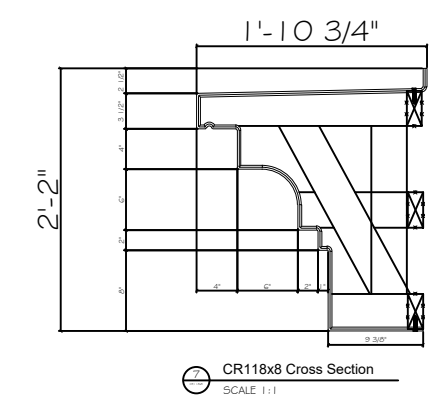

Fiberglass Cornice by: Royal Corinthian

Profile: CR118x8

2' 2" H x 1' 10-3/4" P x 96" L

Available in:

Paint Grade (white gel coat finish)

Pre-Finished (colored gel coat)

Stone Finish (textured or smooth)

Granite Finish (smooth granite look)

Manufactured by: Royal Corinthian

T. 888-265-8661

F. 888-344-2937

www.royalcorinthian.com

royalcor@royalcorinthian.com