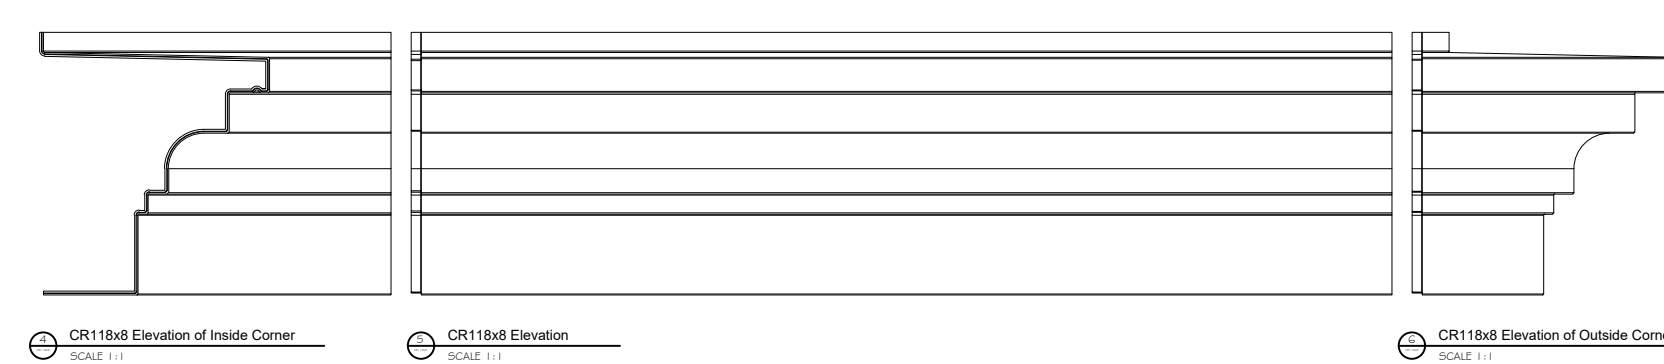

Fiberglass Cornice by: Royal Corinthian

Profile: CR118x8

2' 2" H x 1' 10-3/4" P x 96" L

Available in:

Paint Grade (white gel coat finish)

Pre-Finished (colored gel coat)

Stone Finish (textured or smooth)

Granite Finish (smooth granite look)

Manufactured by: Royal Corinthian

T. 888-265-8661

F. 888-344-2937

www.royalcorinthian.com

royalcor@royalcorinthian.com