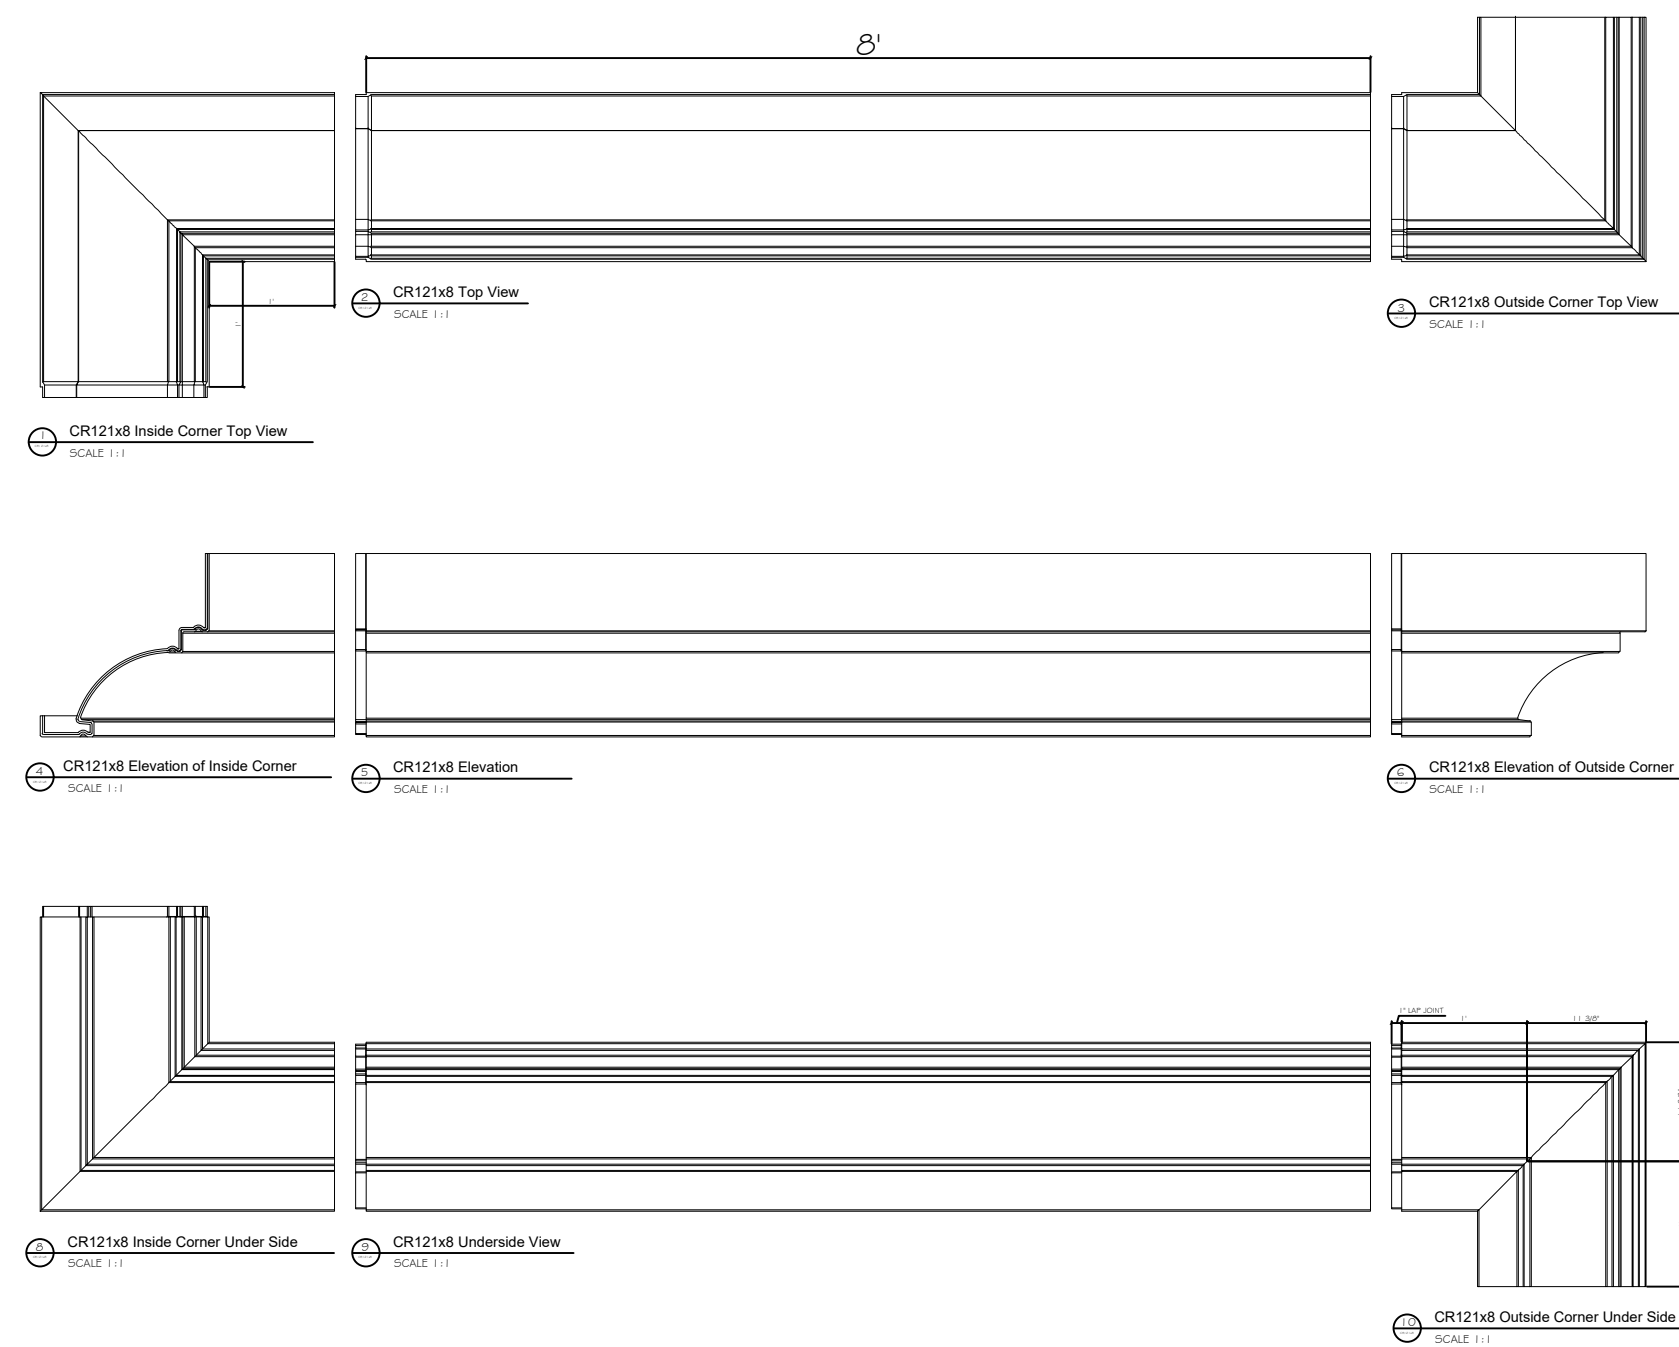

Fiberglass Cornice by: Royal Corinthian

Profile: CR121x8

1' 5-1/2" H x 1' 4-1/8" P x 96" L

Available in:

Paint Grade (white gel coat finish)

Pre-Finished (colored gel coat)

Stone Finish (textured or smooth)

Granite Finish (smooth granite look)

Manufactured by: Royal Corinthian

T. 888-265-8661

F. 888-344-2937

www.royalcorinthian.com

royalcor@royalcorinthian.com