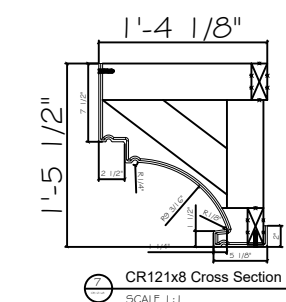

Fiberglass Cornice by: Royal Corinthian

Profile: CR121x8

1' 5-1/2" H x 1' 4-1/8" P x 96" L

Available in:

Paint Grade (white gel coat finish)

Pre-Finished (colored gel coat)

Stone Finish (textured or smooth)

Granite Finish (smooth granite look)

Manufactured by: Royal Corinthian

T. 888-265-8661

F. 888-344-2937

www.royalcorinthian.com

royalcor@royalcorinthian.com