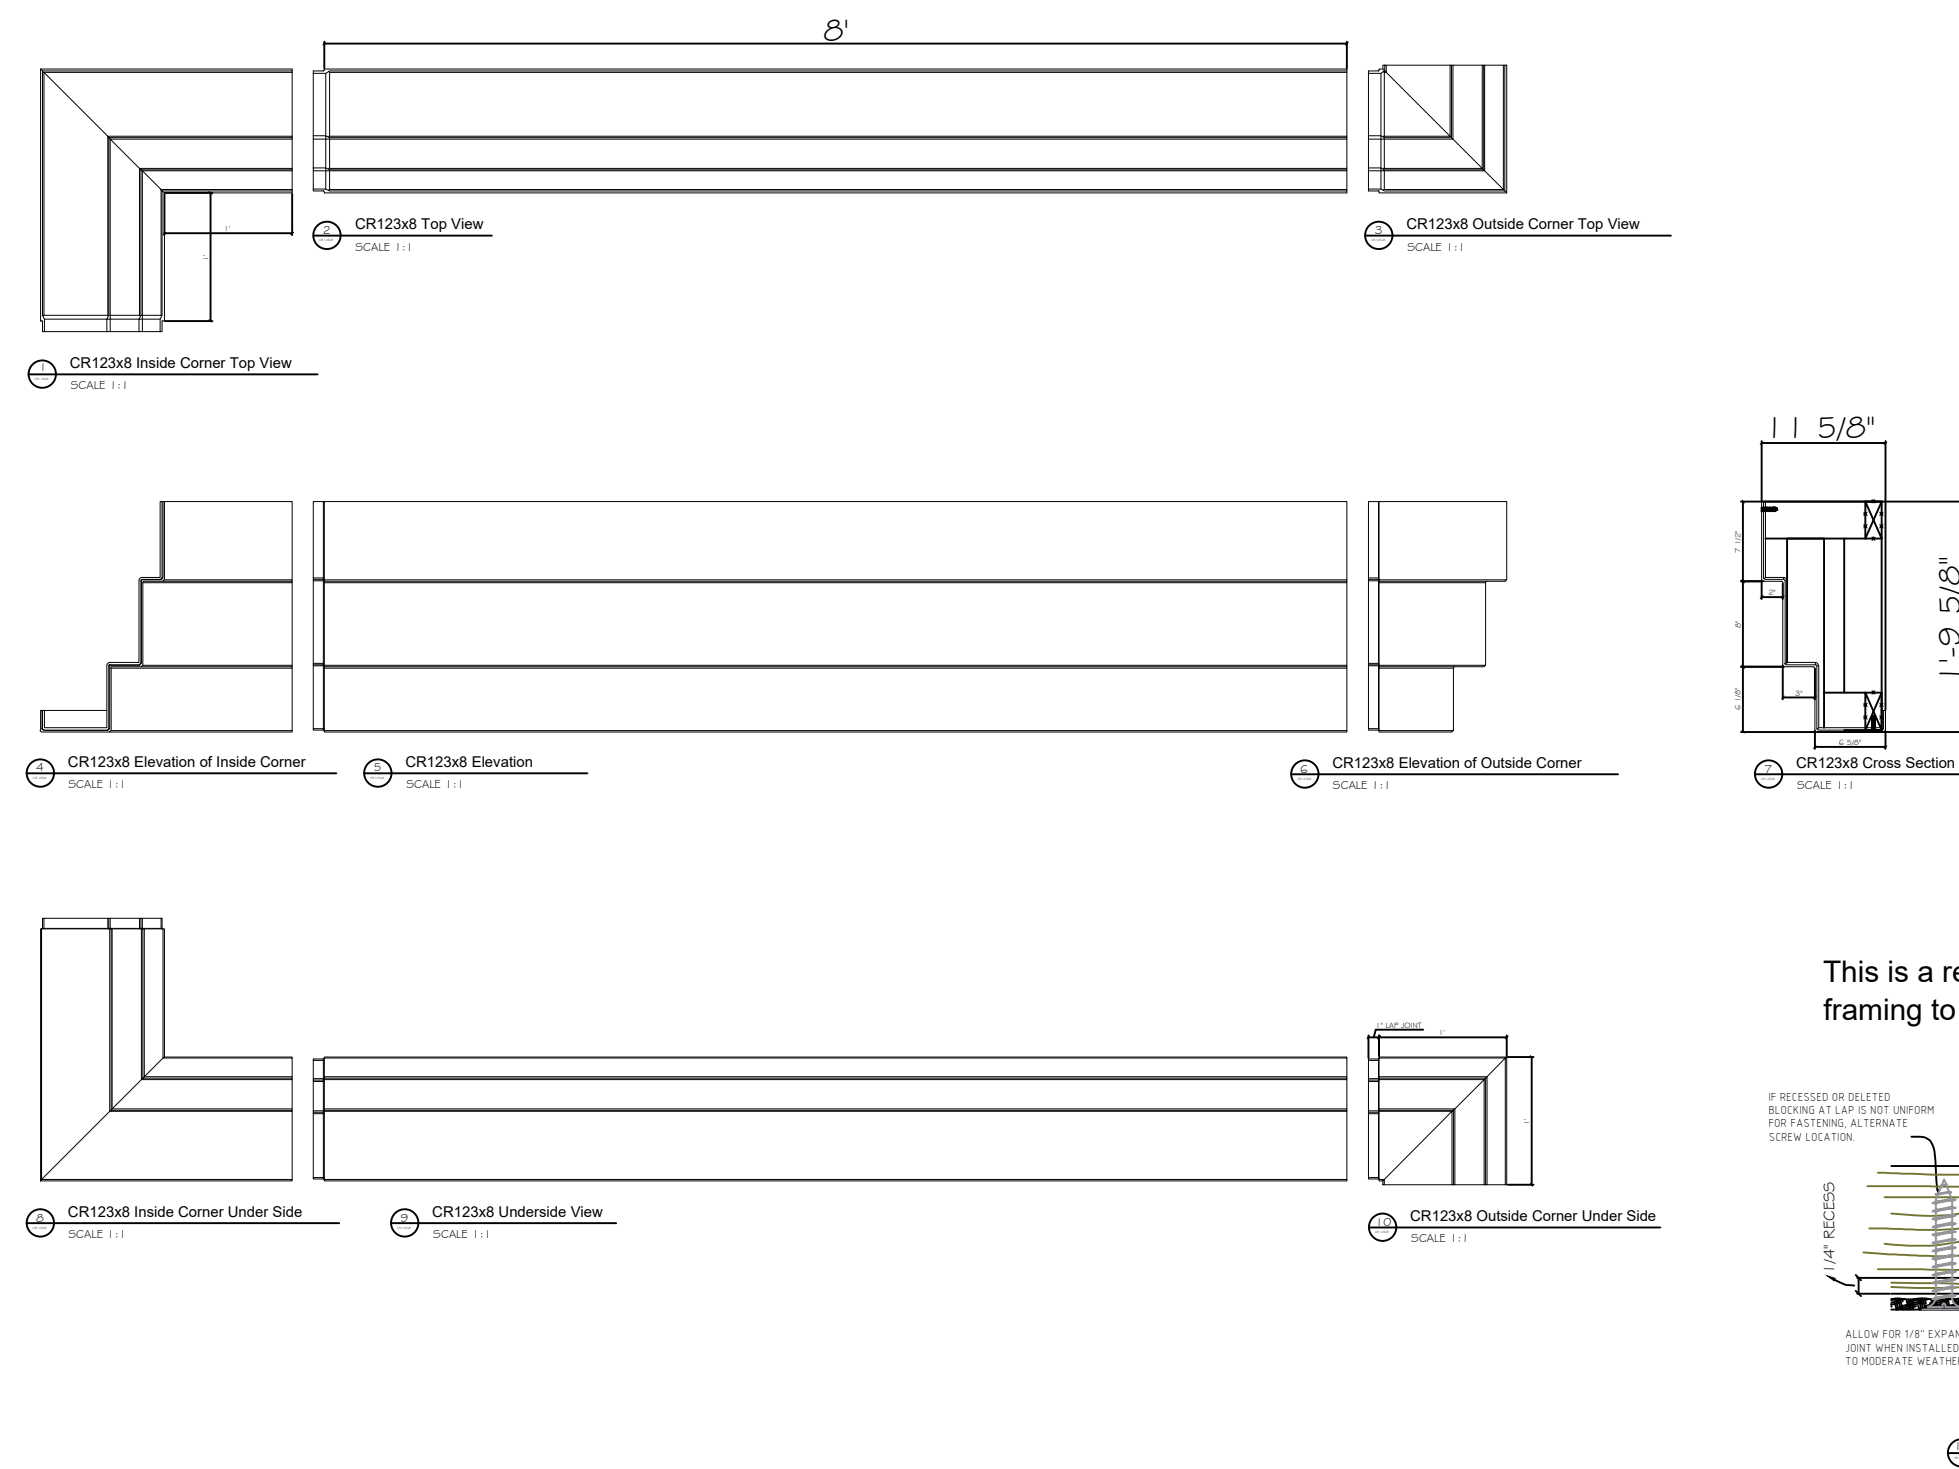

Fiberglass Cornice by: Royal Corinthian

Profile: CR123x8

1' 9-5/8" H x 11-5/8" P x 96" L

Available in:

Paint Grade (white gel coat finish)

Pre-Finished (colored gel coat)

Stone Finish (textured or smooth)

Granite Finish (smooth granite look)

Manufactured by: Royal Corinthian

T. 888-265-8661

F. 888-344-2937

www.royalcorinthian.com

royalcor@royalcorinthian.com

This is a recommendation. Actual framing to be determined by Engineer.