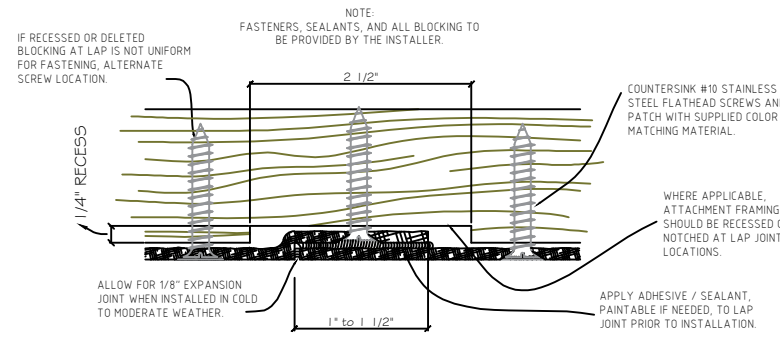

Fiberglass Cornice by: Royal Corinthian  
 Profile: CR126x8  
 2' 10-1/4" H x 3-1/4" P x 96" L

- Available in:
- Paint Grade (white gel coat finish)
- Pre-Finished (colored gel coat)
- Stone Finish (textured or smooth)
- Granite Finish (smooth granite look)

This is a recommendation. Actual framing to be determined by Engineer.

Typical Lap Joint Detail  
 Not to Scale