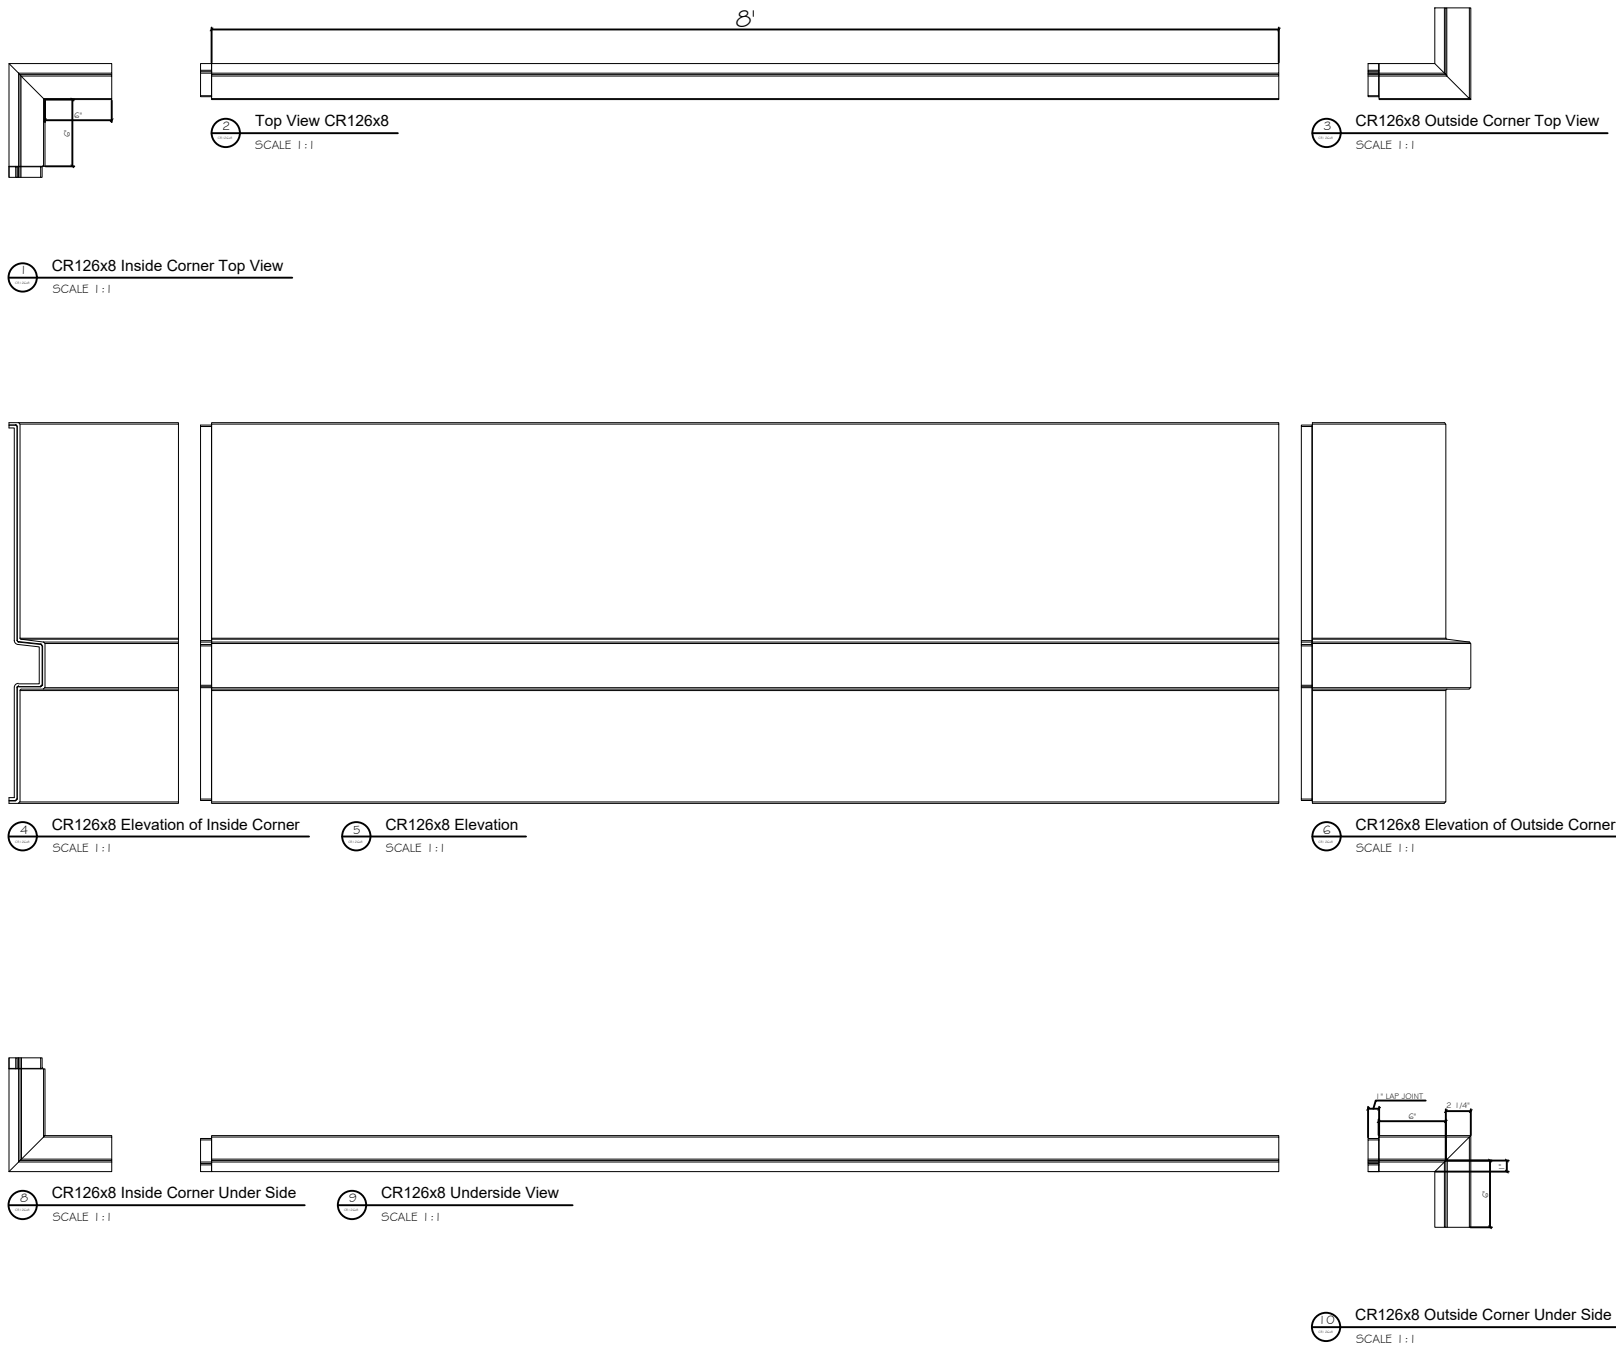

Fiberglass Cornice by: Royal Corinthian  
 Profile: CR126x8  
 2' 10-1/4" H x 3-1/4" P x 96" L

- Available in:
- Paint Grade (white gel coat finish)
- Pre-Finished (colored gel coat)
- Stone Finish (textured or smooth)
- Granite Finish (smooth granite look)

This is a recommendation. Actual framing to be determined by Engineer.

Typical Lap Joint Detail  
 Not to Scale