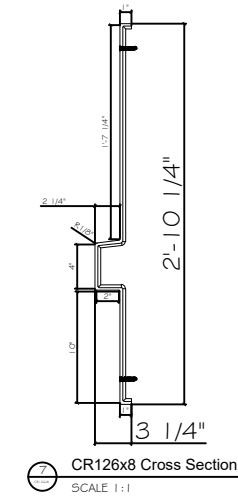

Fiberglass Cornice by: Royal Corinthian  
 Profile: CR126x8  
 2' 10-1/4" H x 3-1/4" P x 96" L

- Available in:
- Paint Grade (white gel coat finish)
- Pre-Finished (colored gel coat)
- Stone Finish (textured or smooth)
- Granite Finish (smooth granite look)

This is a recommendation. Actual framing to be determined by Engineer.

Typical Lap Joint Detail  
 Not to Scale