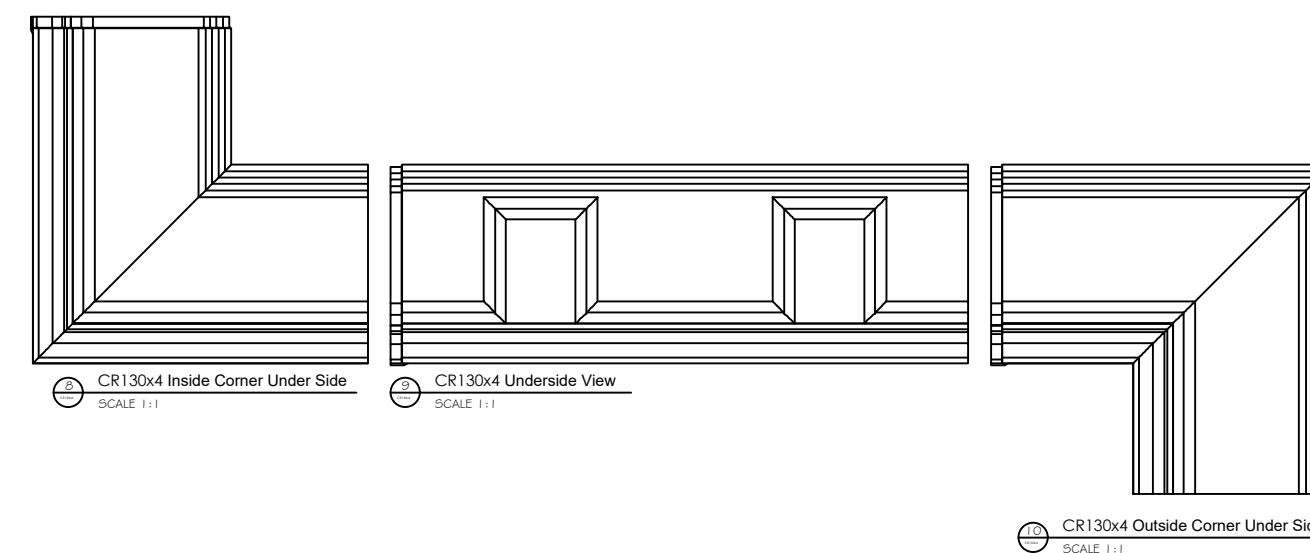

Fiberglass Cornice by: Royal Corinthian Profile: CR130x4

1' 11-1/2" H x 1' 5-7/16" P x 49-3/4" L

Available in:

Paint Grade (white gel coat finish)

Pre-Finished (colored gel coat)

Stone Finish (textured or smooth)

Granite Finish (smooth granite look)

Manufactured by: Royal Corinthian

T. 888-265-8661

F. 888-344-2937

www.royalcorinthian.com

royalcor@royalcorinthian.com