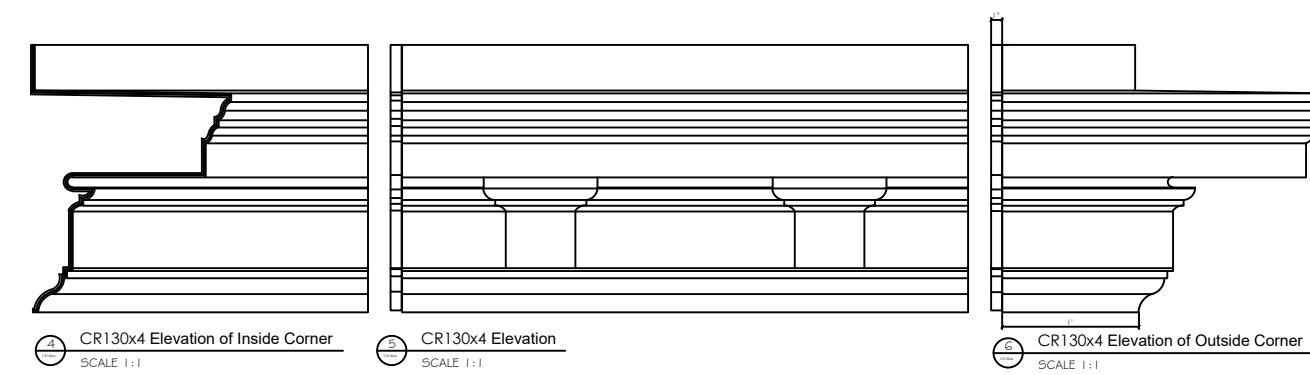

Fiberglass Cornice by: Royal Corinthian Profile: CR130x4

1' 11-1/2" H x 1' 5-7/16" P x 49-3/4" L

Available in:

Paint Grade (white gel coat finish)

Pre-Finished (colored gel coat)

Stone Finish (textured or smooth)

Granite Finish (smooth granite look)

Manufactured by: Royal Corinthian

T. 888-265-8661

F. 888-344-2937

www.royalcorinthian.com

royalcor@royalcorinthian.com