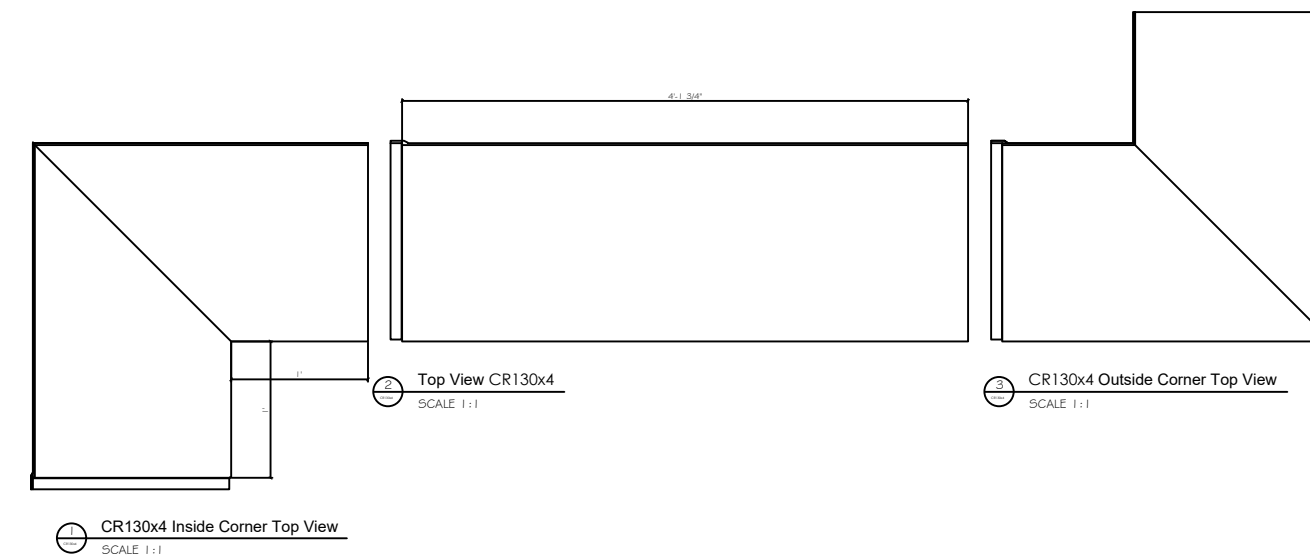

Fiberglass Cornice by: Royal Corinthian Profile: CR130x4

1' 11-1/2" H x 1' 5-7/16" P x 49-3/4" L

Available in:

Paint Grade (white gel coat finish)

Pre-Finished (colored gel coat)

Stone Finish (textured or smooth)

Granite Finish (smooth granite look)

Manufactured by: Royal Corinthian

T. 888-265-8661

F. 888-344-2937

www.royalcorinthian.com

royalcor@royalcorinthian.com