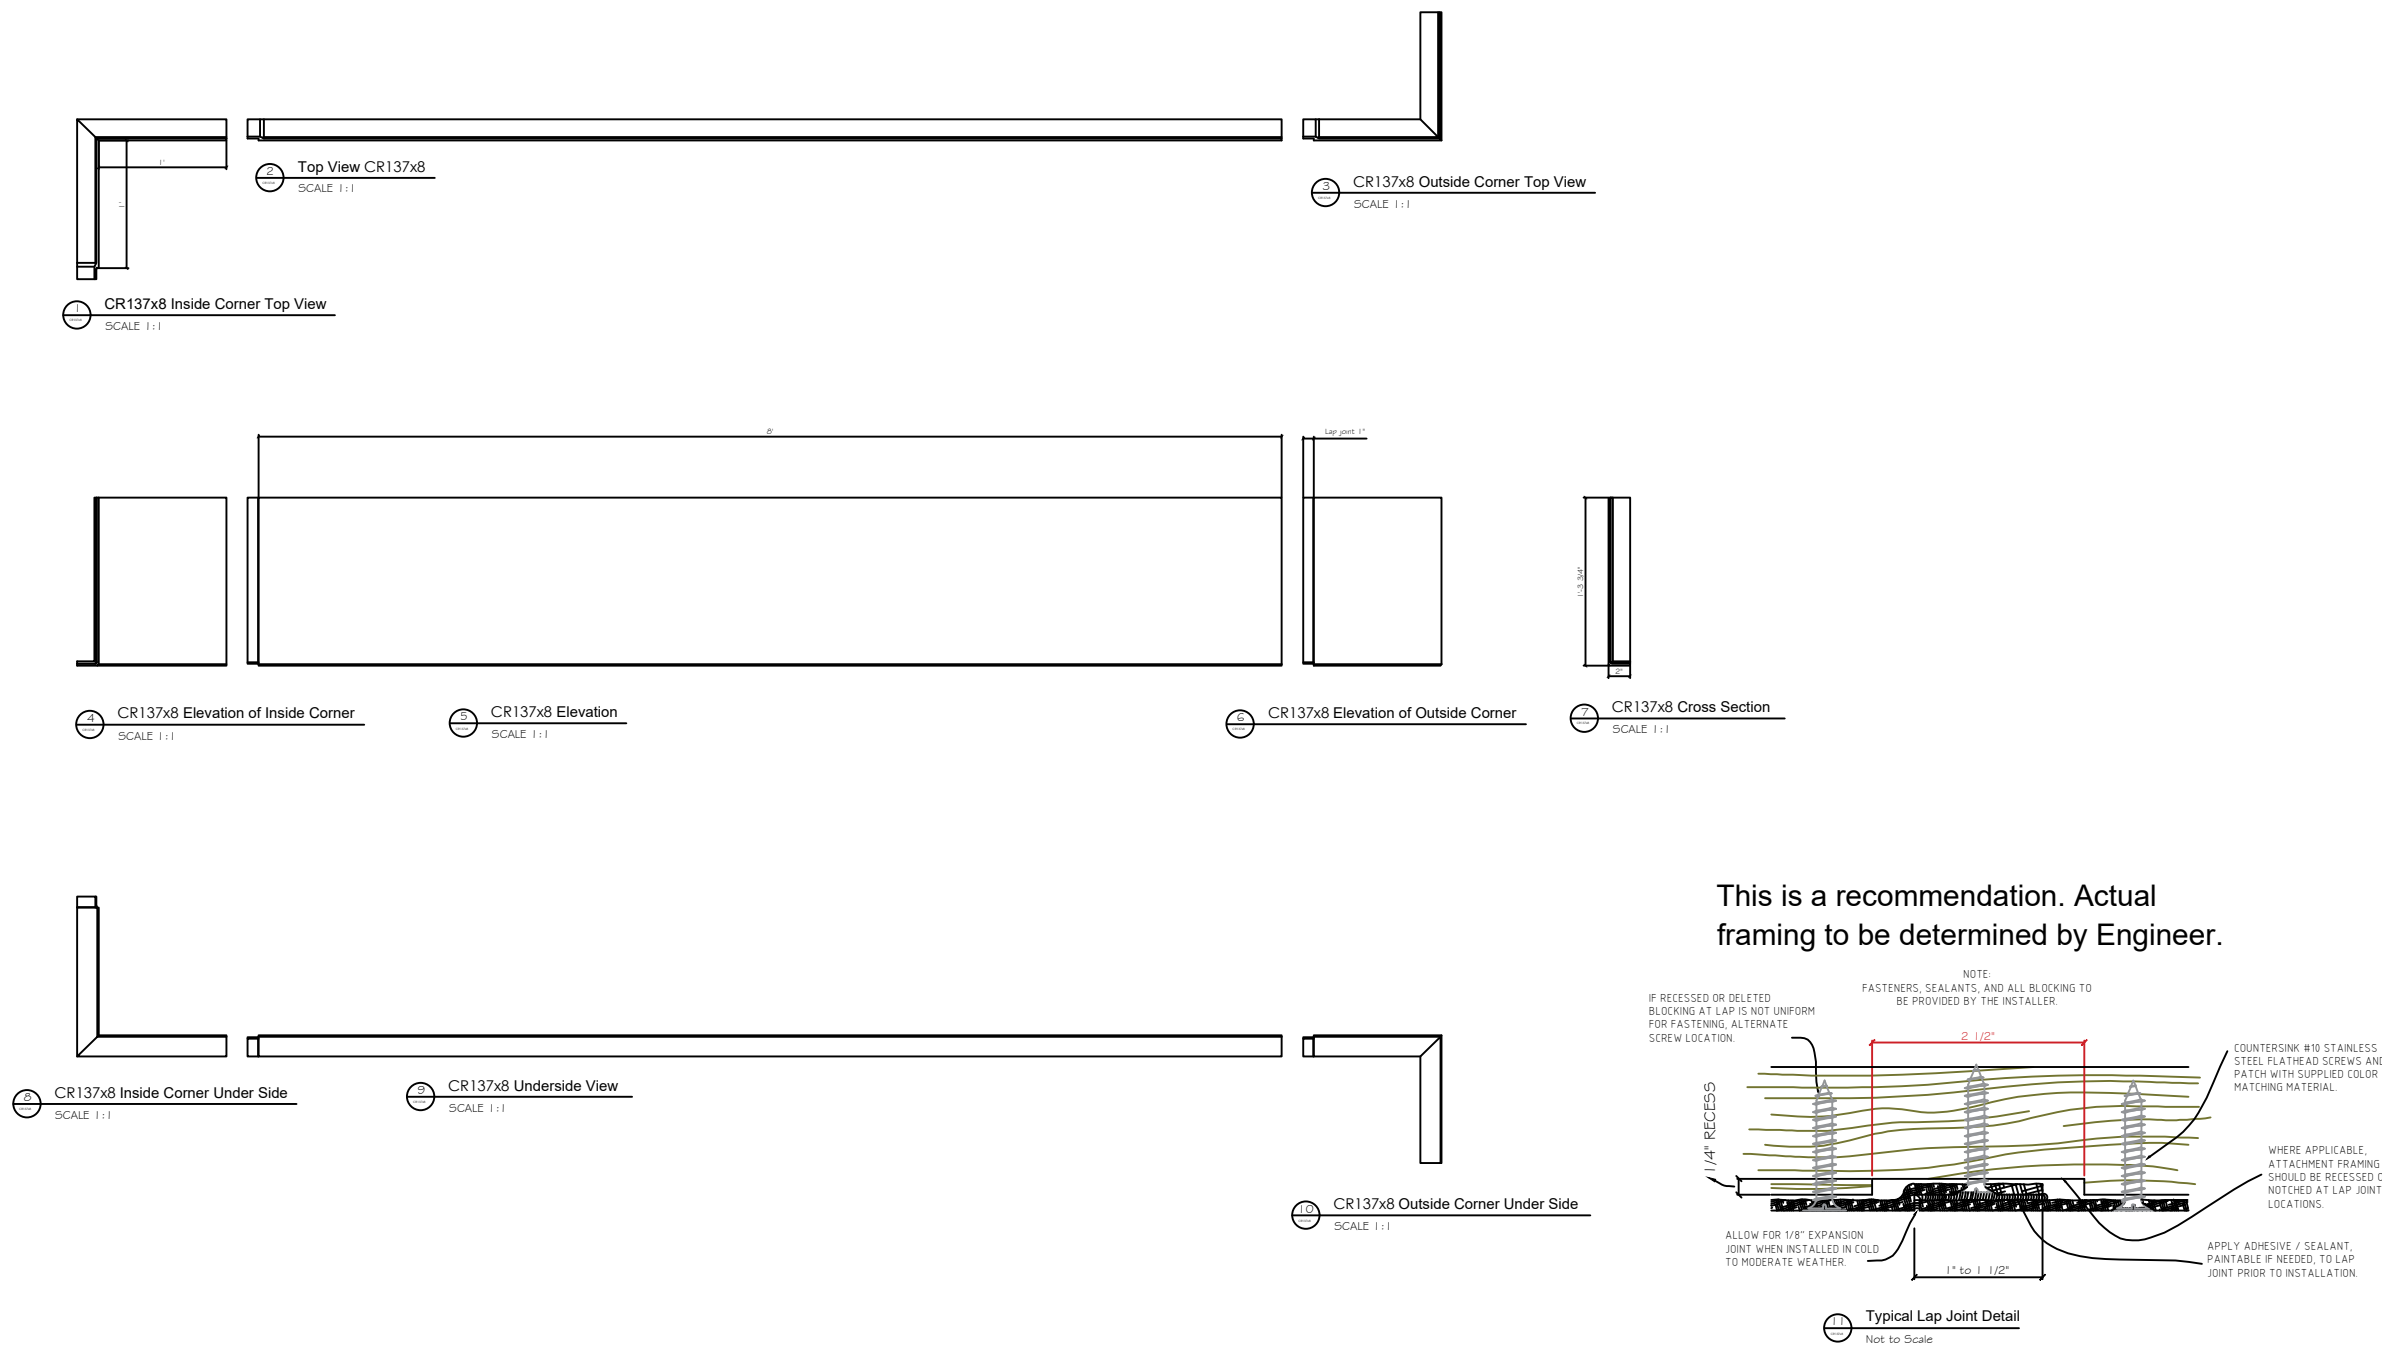

Fiberglass Cornice by: Royal Corinthian
 Profile: CR137x8
 1' 3-3/4" H x 2" P x 96" L

- Available in:
- Paint Grade (white gel coat finish)
- Pre-Finished (colored gel coat)
- Stone Finish (textured or smooth)
- Granite Finish (smooth granite look)

Manufactured by: Royal Corinthian
 T. 888-265-8661
 F. 888-344-2937
www.royalcorinthian.com
royalcor@royalcorinthian.com

This is a recommendation. Actual framing to be determined by Engineer.