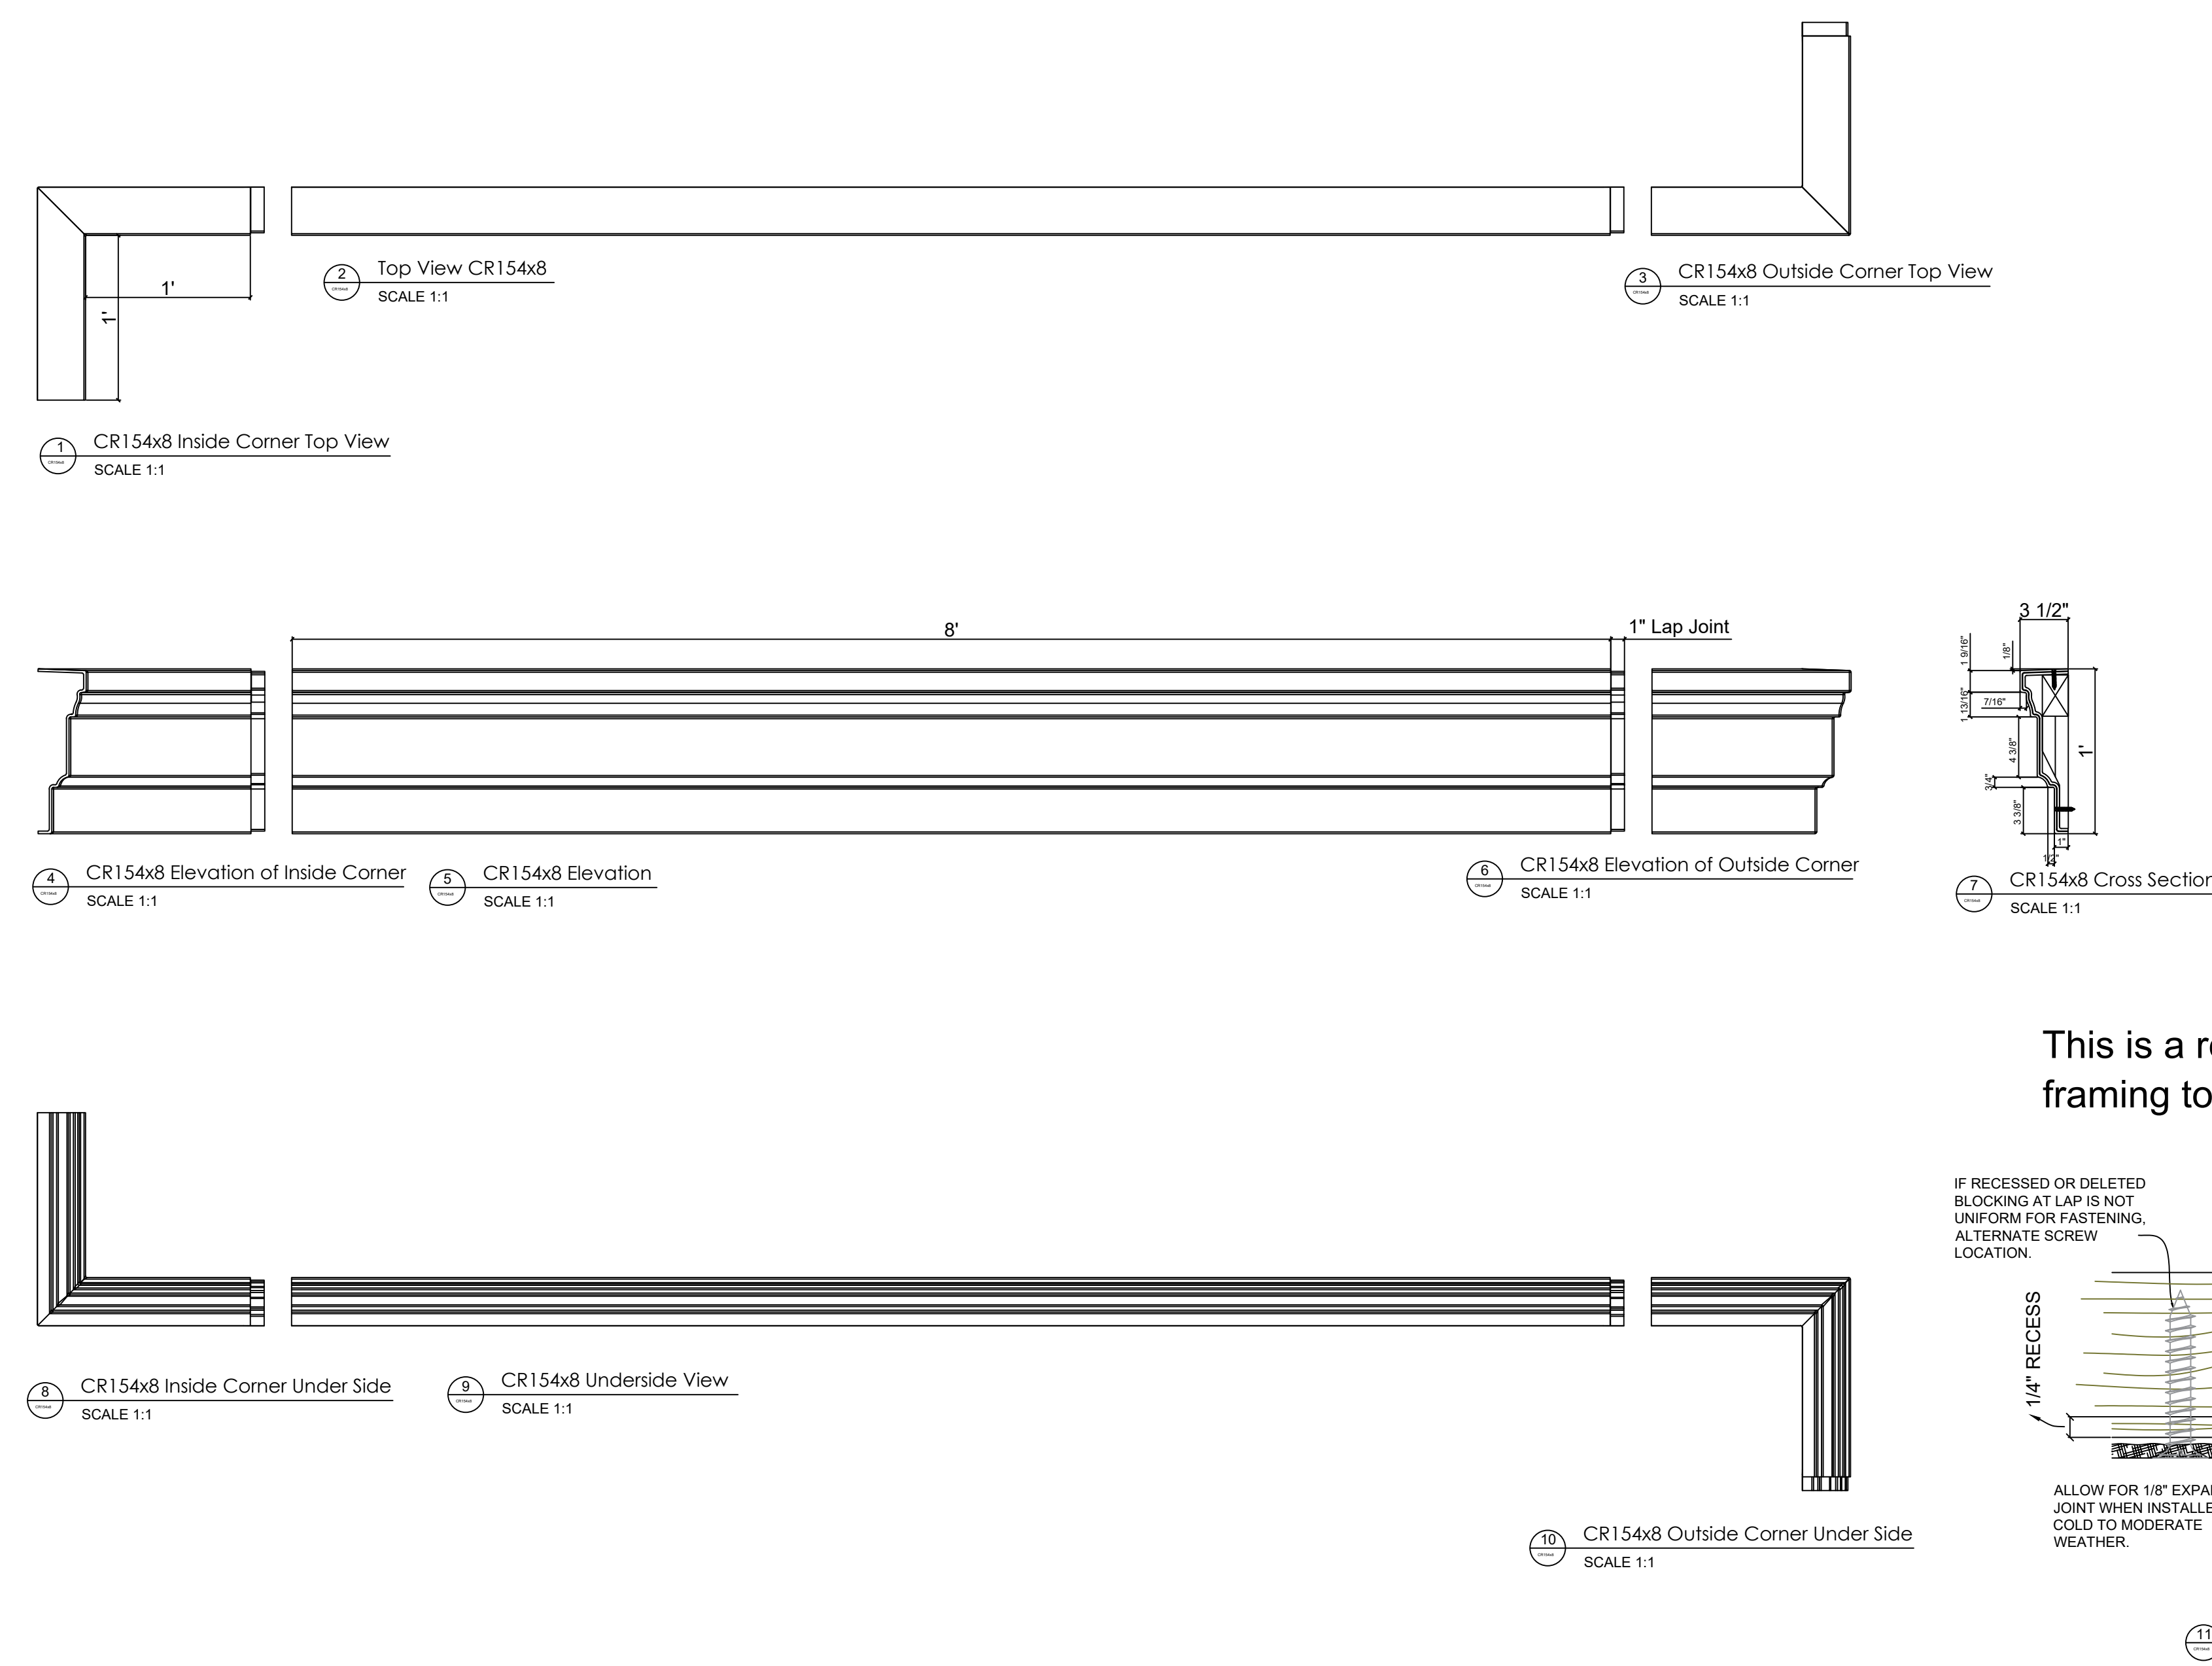

Fiberglass Cornice by: Royal Corinthian
 Profile: CR154x8
 1' H x 3 1/2" P x 96" L

Available in:
 Paint Grade (white gel coat finish)
 Pre-Finished (colored gel coat)
 Stone Finish (textured or smooth)
 Granite Finish (smooth granite look)

Manufactured by: Royal Corinthian
 T. 888-265-8661
 F. 888-344-2937
www.royalcorinthian.com
royalcor@royalcorinthian.com

This is a recommendation. Actual framing to be determined by Engineer.