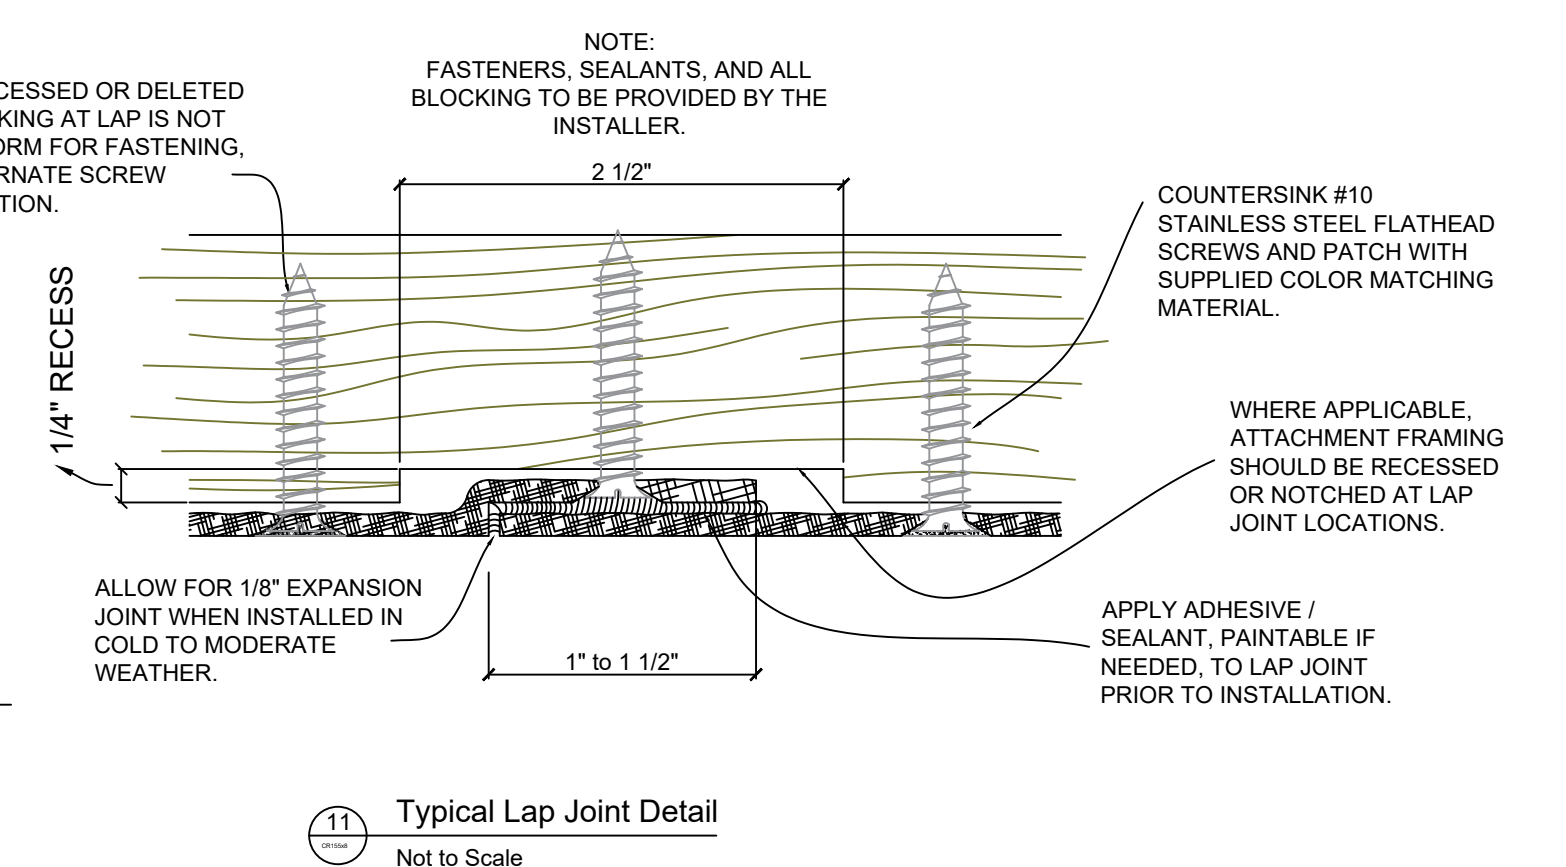

Fiberglass Cornice by: Royal Corinthian
 Profile: CR155x8
 1'-3 1/16" H x 7 7/8" P x 96" L

Available in:
 Paint Grade (white gel coat finish)
 Pre-Finished (colored gel coat)
 Stone Finish (textured or smooth)
 Granite Finish (smooth granite look)

Manufactured by: Royal Corinthian
 T. 888-265-8661
 F. 888-344-2937
www.royalcorinthian.com
royalcor@royalcorinthian.com

This is a recommendation. Actual framing to be determined by Engineer.

11 Typical Lap Joint Detail
 Not to Scale