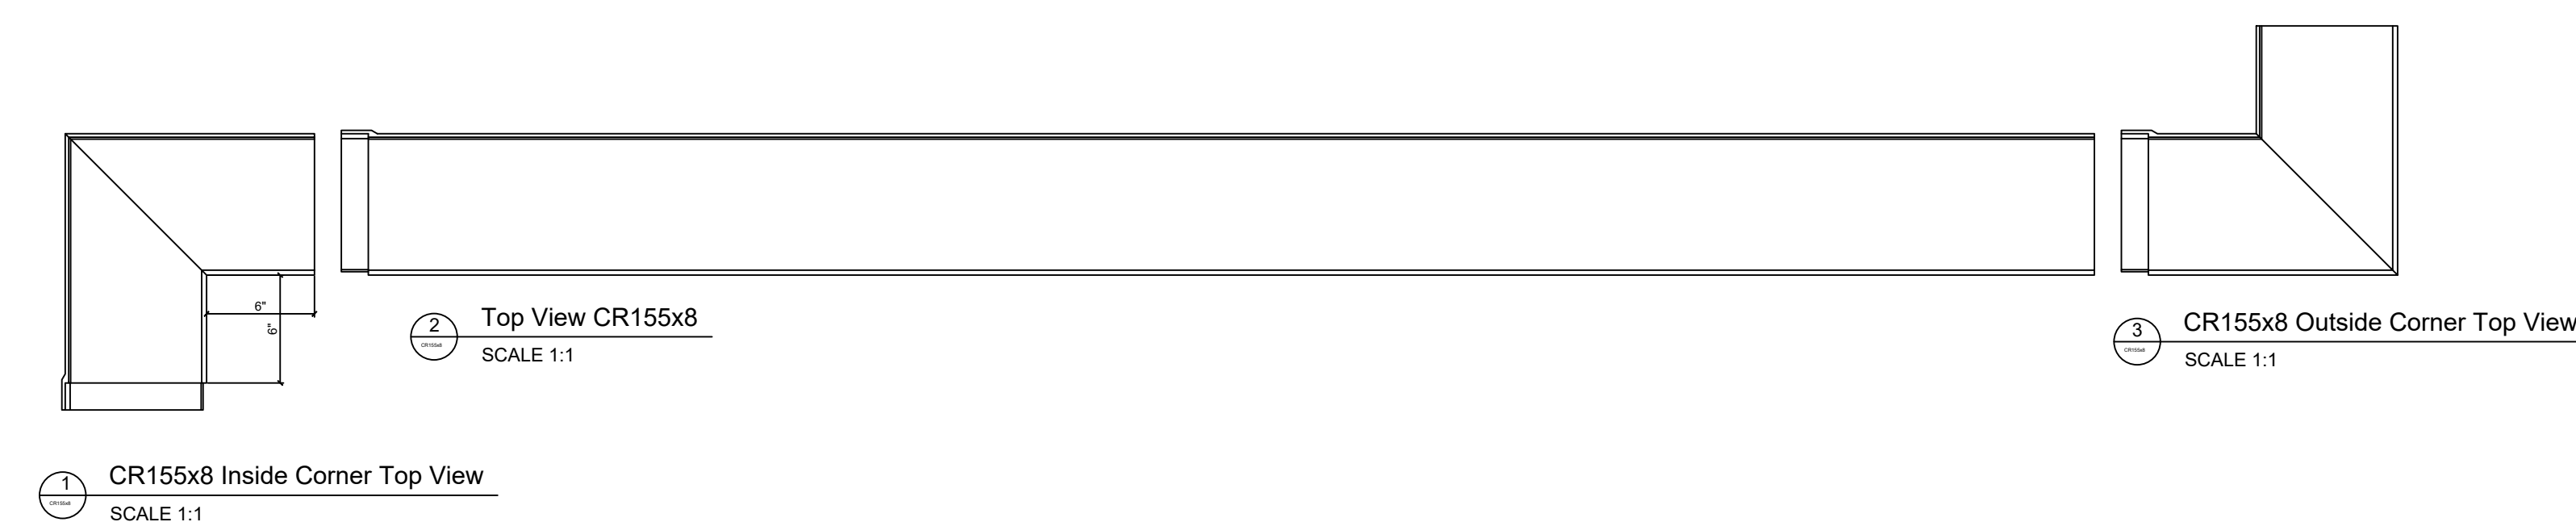

Fiberglass Cornice by: Royal Corinthian
Profile: CR155x8
1'-3 1/16" H x 7 7/8" P x 96" L

Available in:
Paint Grade (white gel coat finish)
Pre-Finished (colored gel coat)
Stone Finish (textured or smooth)
Granite Finish (smooth granite look)

Manufactured by: Royal Corinthian
T. 888-265-8661
F. 888-344-2937
www.royalcorinthian.com
royalcor@royalcorinthian.com