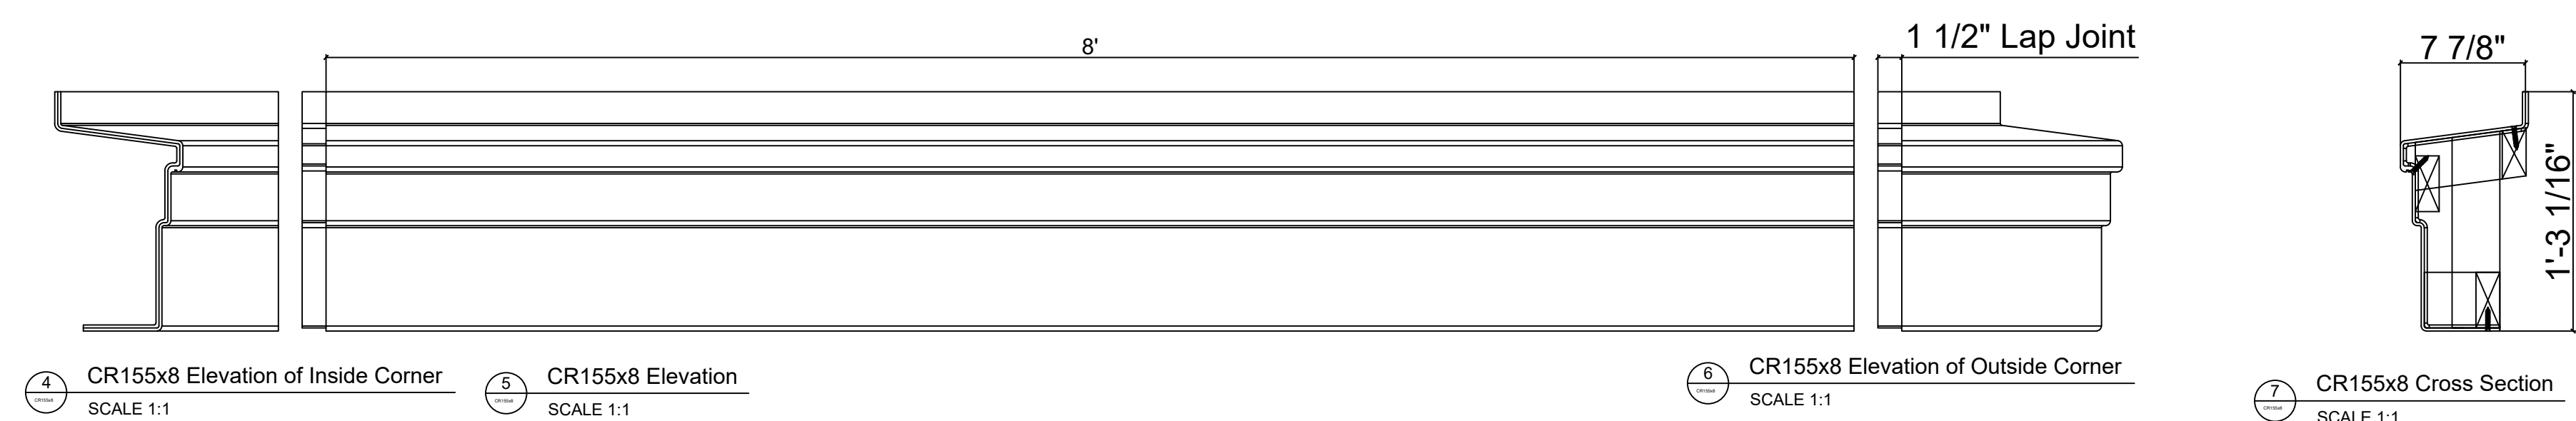

Fiberglass Cornice by: Royal Corinthian
 Profile: CR155x8
 1'-3 1/16" H x 7 7/8" P x 96" L

Available in:
 Paint Grade (white gel coat finish)
 Pre-Finished (colored gel coat)
 Stone Finish (textured or smooth)
 Granite Finish (smooth granite look)

Manufactured by: Royal Corinthian
 T. 888-265-8661
 F. 888-344-2937
www.royalcorinthian.com
royalcor@royalcorinthian.com

This is a recommendation. Actual framing to be determined by Engineer.

11 Typical Lap Joint Detail
 Not to Scale