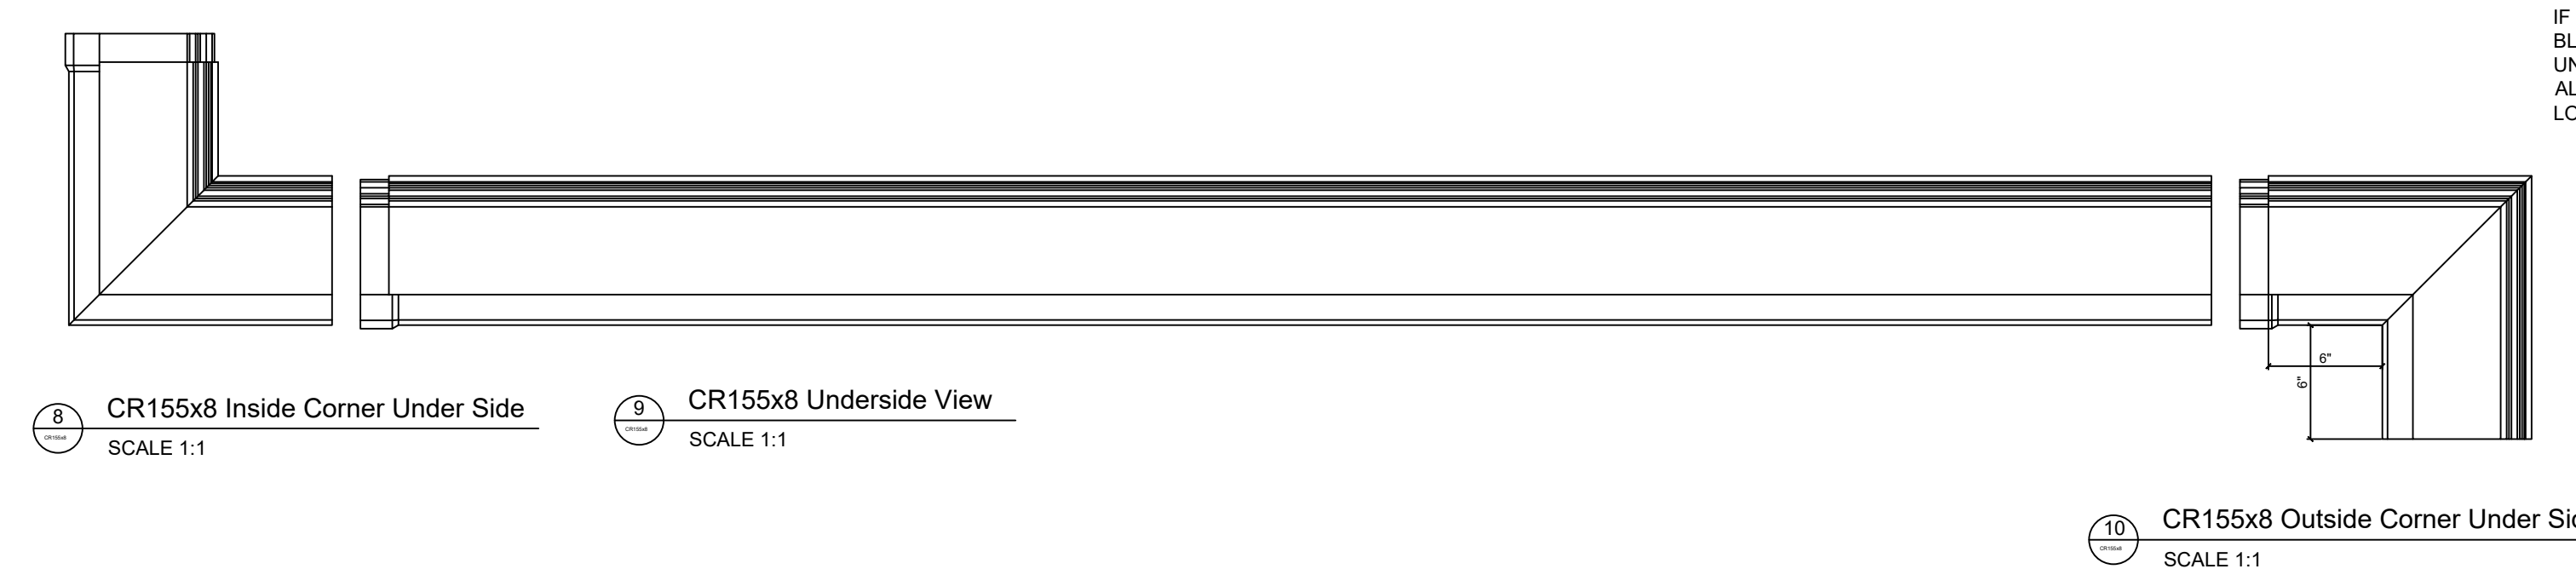

Fiberglass Cornice by: Royal Corinthian
Profile: CR155x8
1'-3 1/16" H x 7 7/8" P x 96" L

Available in:
Paint Grade (white gel coat finish)
Pre-Finished (colored gel coat)
Stone Finish (textured or smooth)
Granite Finish (smooth granite look)

Manufactured by: Royal Corinthian
T. 888-265-8661
F. 888-344-2937
www.royalcorinthian.com
royalcor@royalcorinthian.com