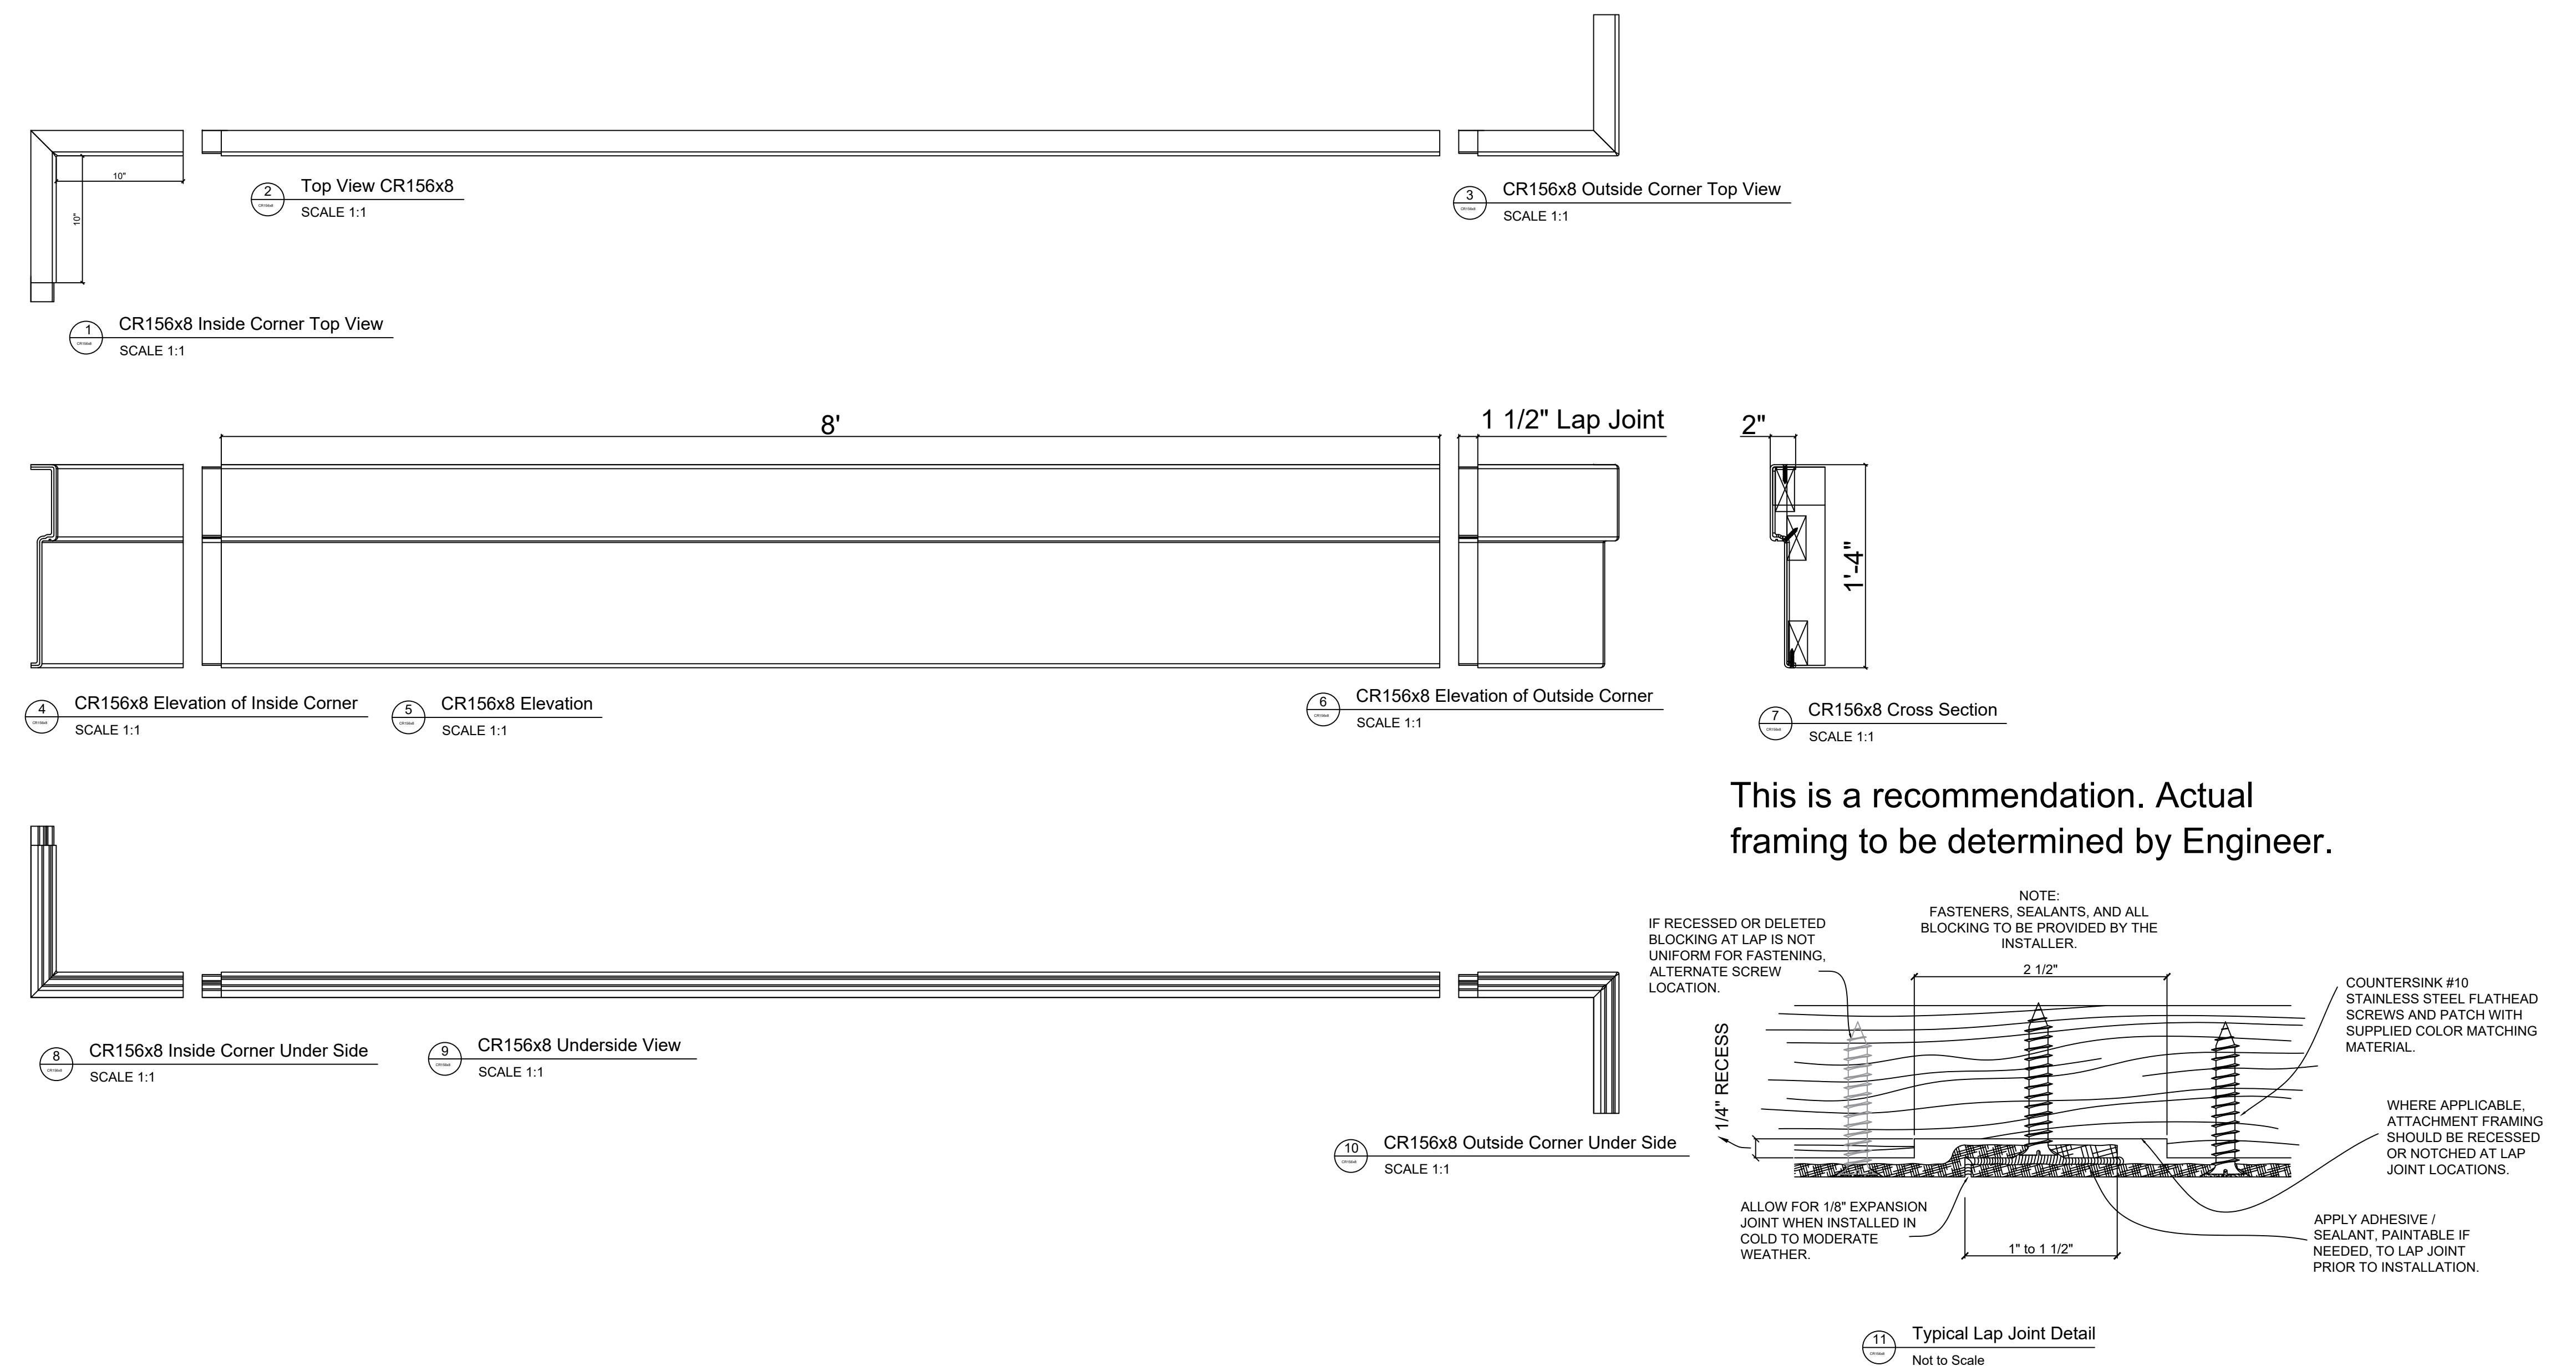

Fiberglass Cornice by: Royal Corinthian  
 Profile: CR156x8  
 1'-4" H x 2" P x 96" L

Available in:  
 Paint Grade (white gel coat finish)  
 Pre-Finished (colored gel coat)  
 Stone Finish (textured or smooth)  
 Granite Finish (smooth granite look)

This is a recommendation. Actual framing to be determined by Engineer.