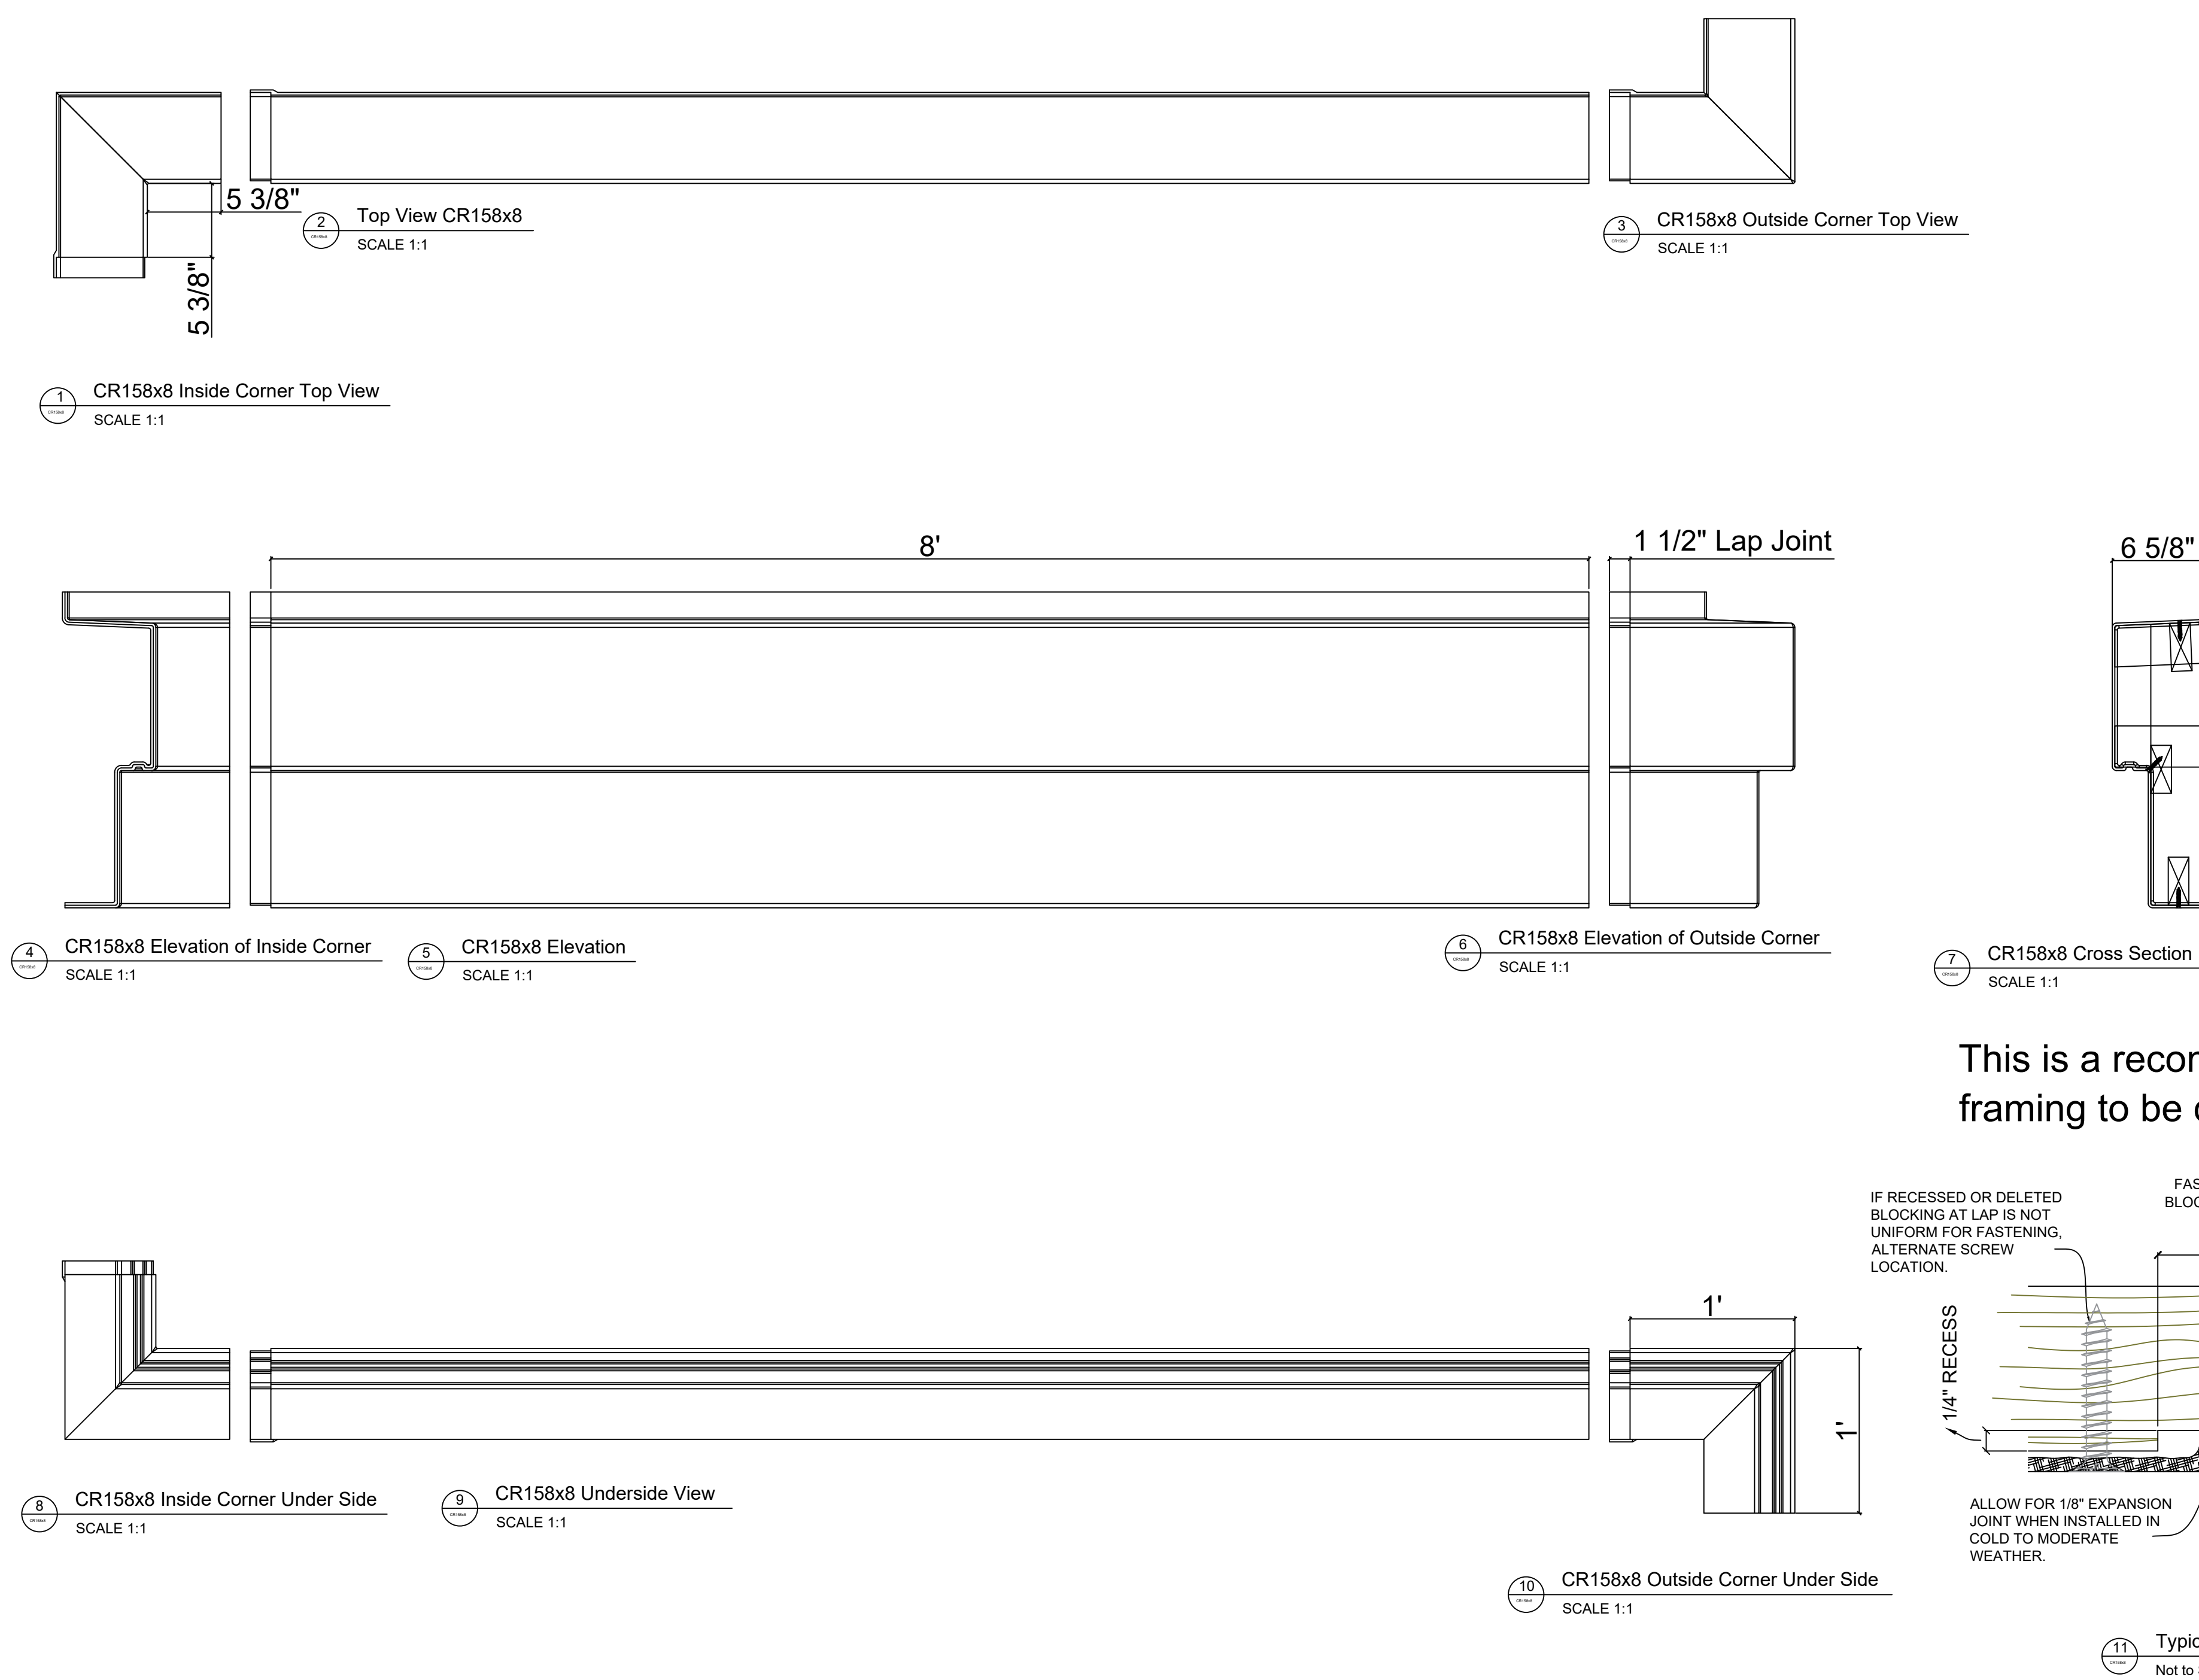

Fiberglass Cornice by: Royal Corinthian

Profile: CR158x8

1'-11" H x 6 5/8" P x 96" L

Available in:

Paint Grade (white gel coat finish)

Pre-Finished (colored gel coat)

Stone Finish (textured or smooth)

Granite Finish (smooth granite look)

Manufactured by: Royal Corinthian

T. 888-265-8661

F. 888-344-2937

www.royalcorinthian.com

royalcor@royalcorinthian.com

This is a recommendation. Actual framing to be determined by Engineer.