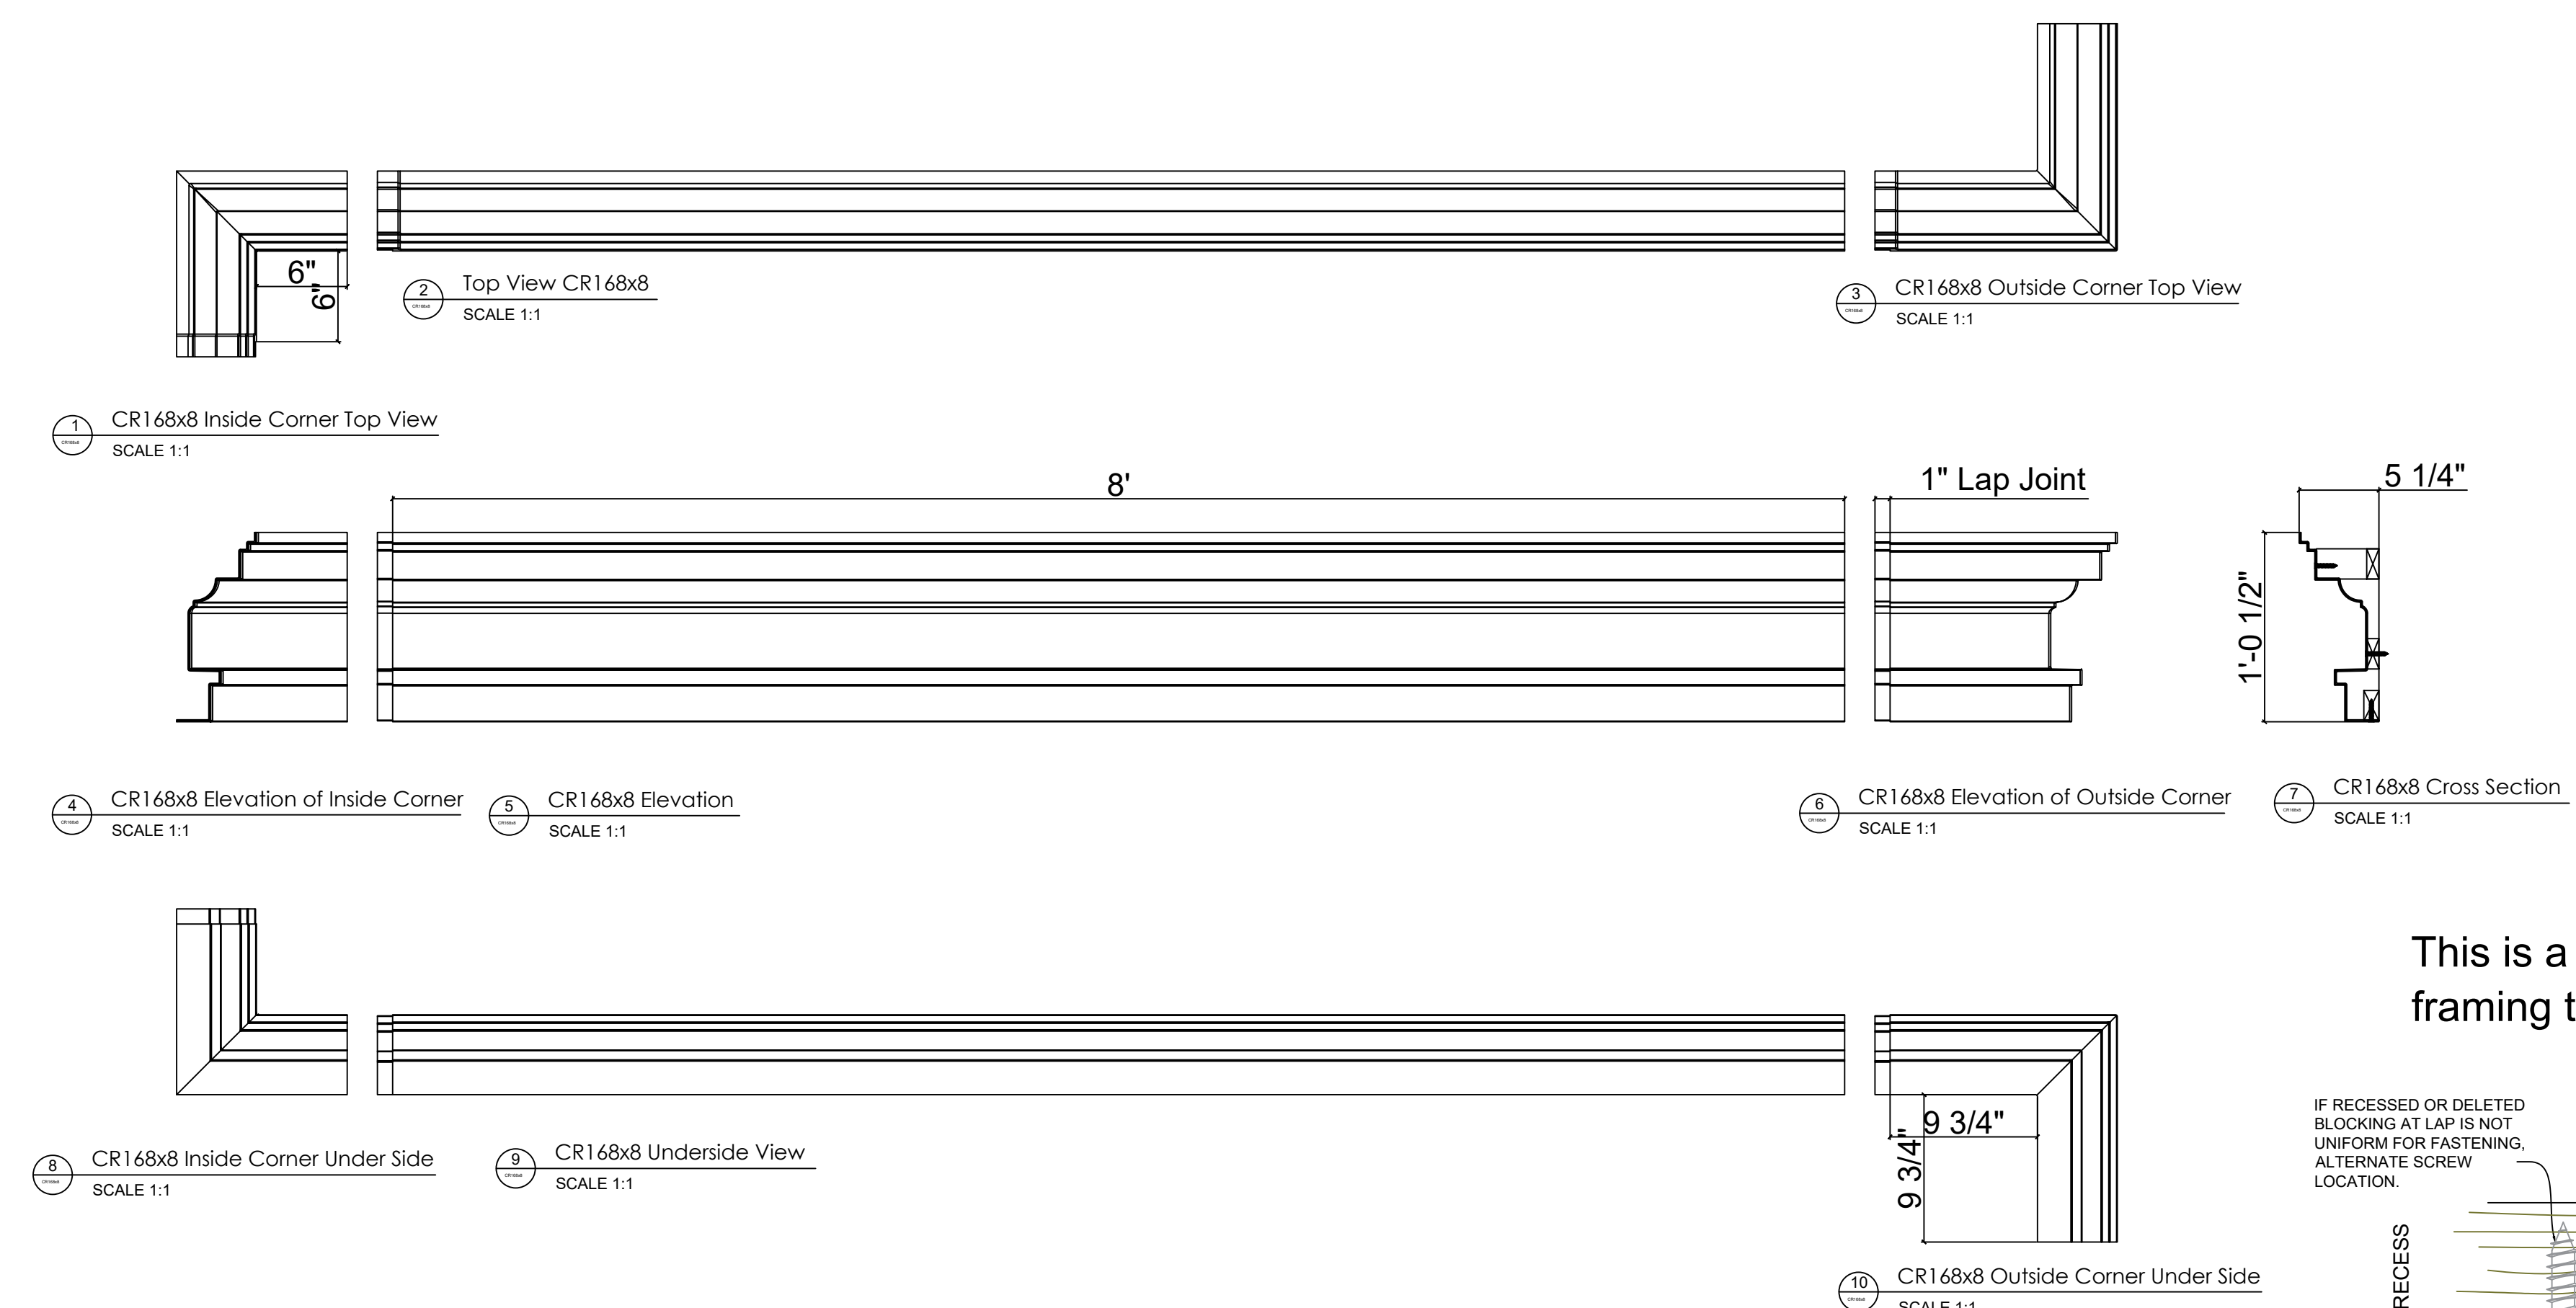

Fiberglass Cornice by: Royal Corinthian
Profile: CR168x8
1'-0 1/2" H x 5 1/4" P x 96" L

Available in:
Paint Grade (white gel coat finish)
Pre-Finished (colored gel coat)
Stone Finish (textured or smooth)
Granite Finish (smooth granite look)

Manufactured by: Royal Corinthian
T. 888-265-8661
F. 888-344-2937
www.royalcorinthian.com
royalcor@royalcorinthian.com