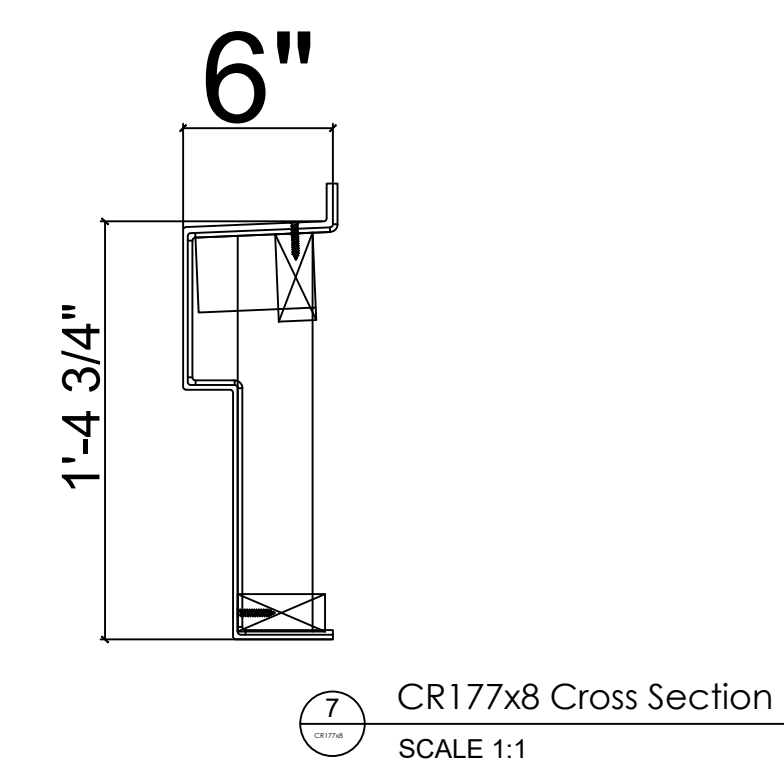

Fiberglass Cornice by: Royal Corinthian
Profile: CR177x8
16-3/4" H x 6" P x 96" L

Available in:
Paint Grade (white gel coat finish)
Pre-Finished (colored gel coat)
Stone Finish (textured or smooth)
Granite Finish (smooth granite look)

Manufactured by: Royal Corinthian
T. 888-265-8661
F. 888-344-2937
www.royalcorinthian.com
royalcor@royalcorinthian.com