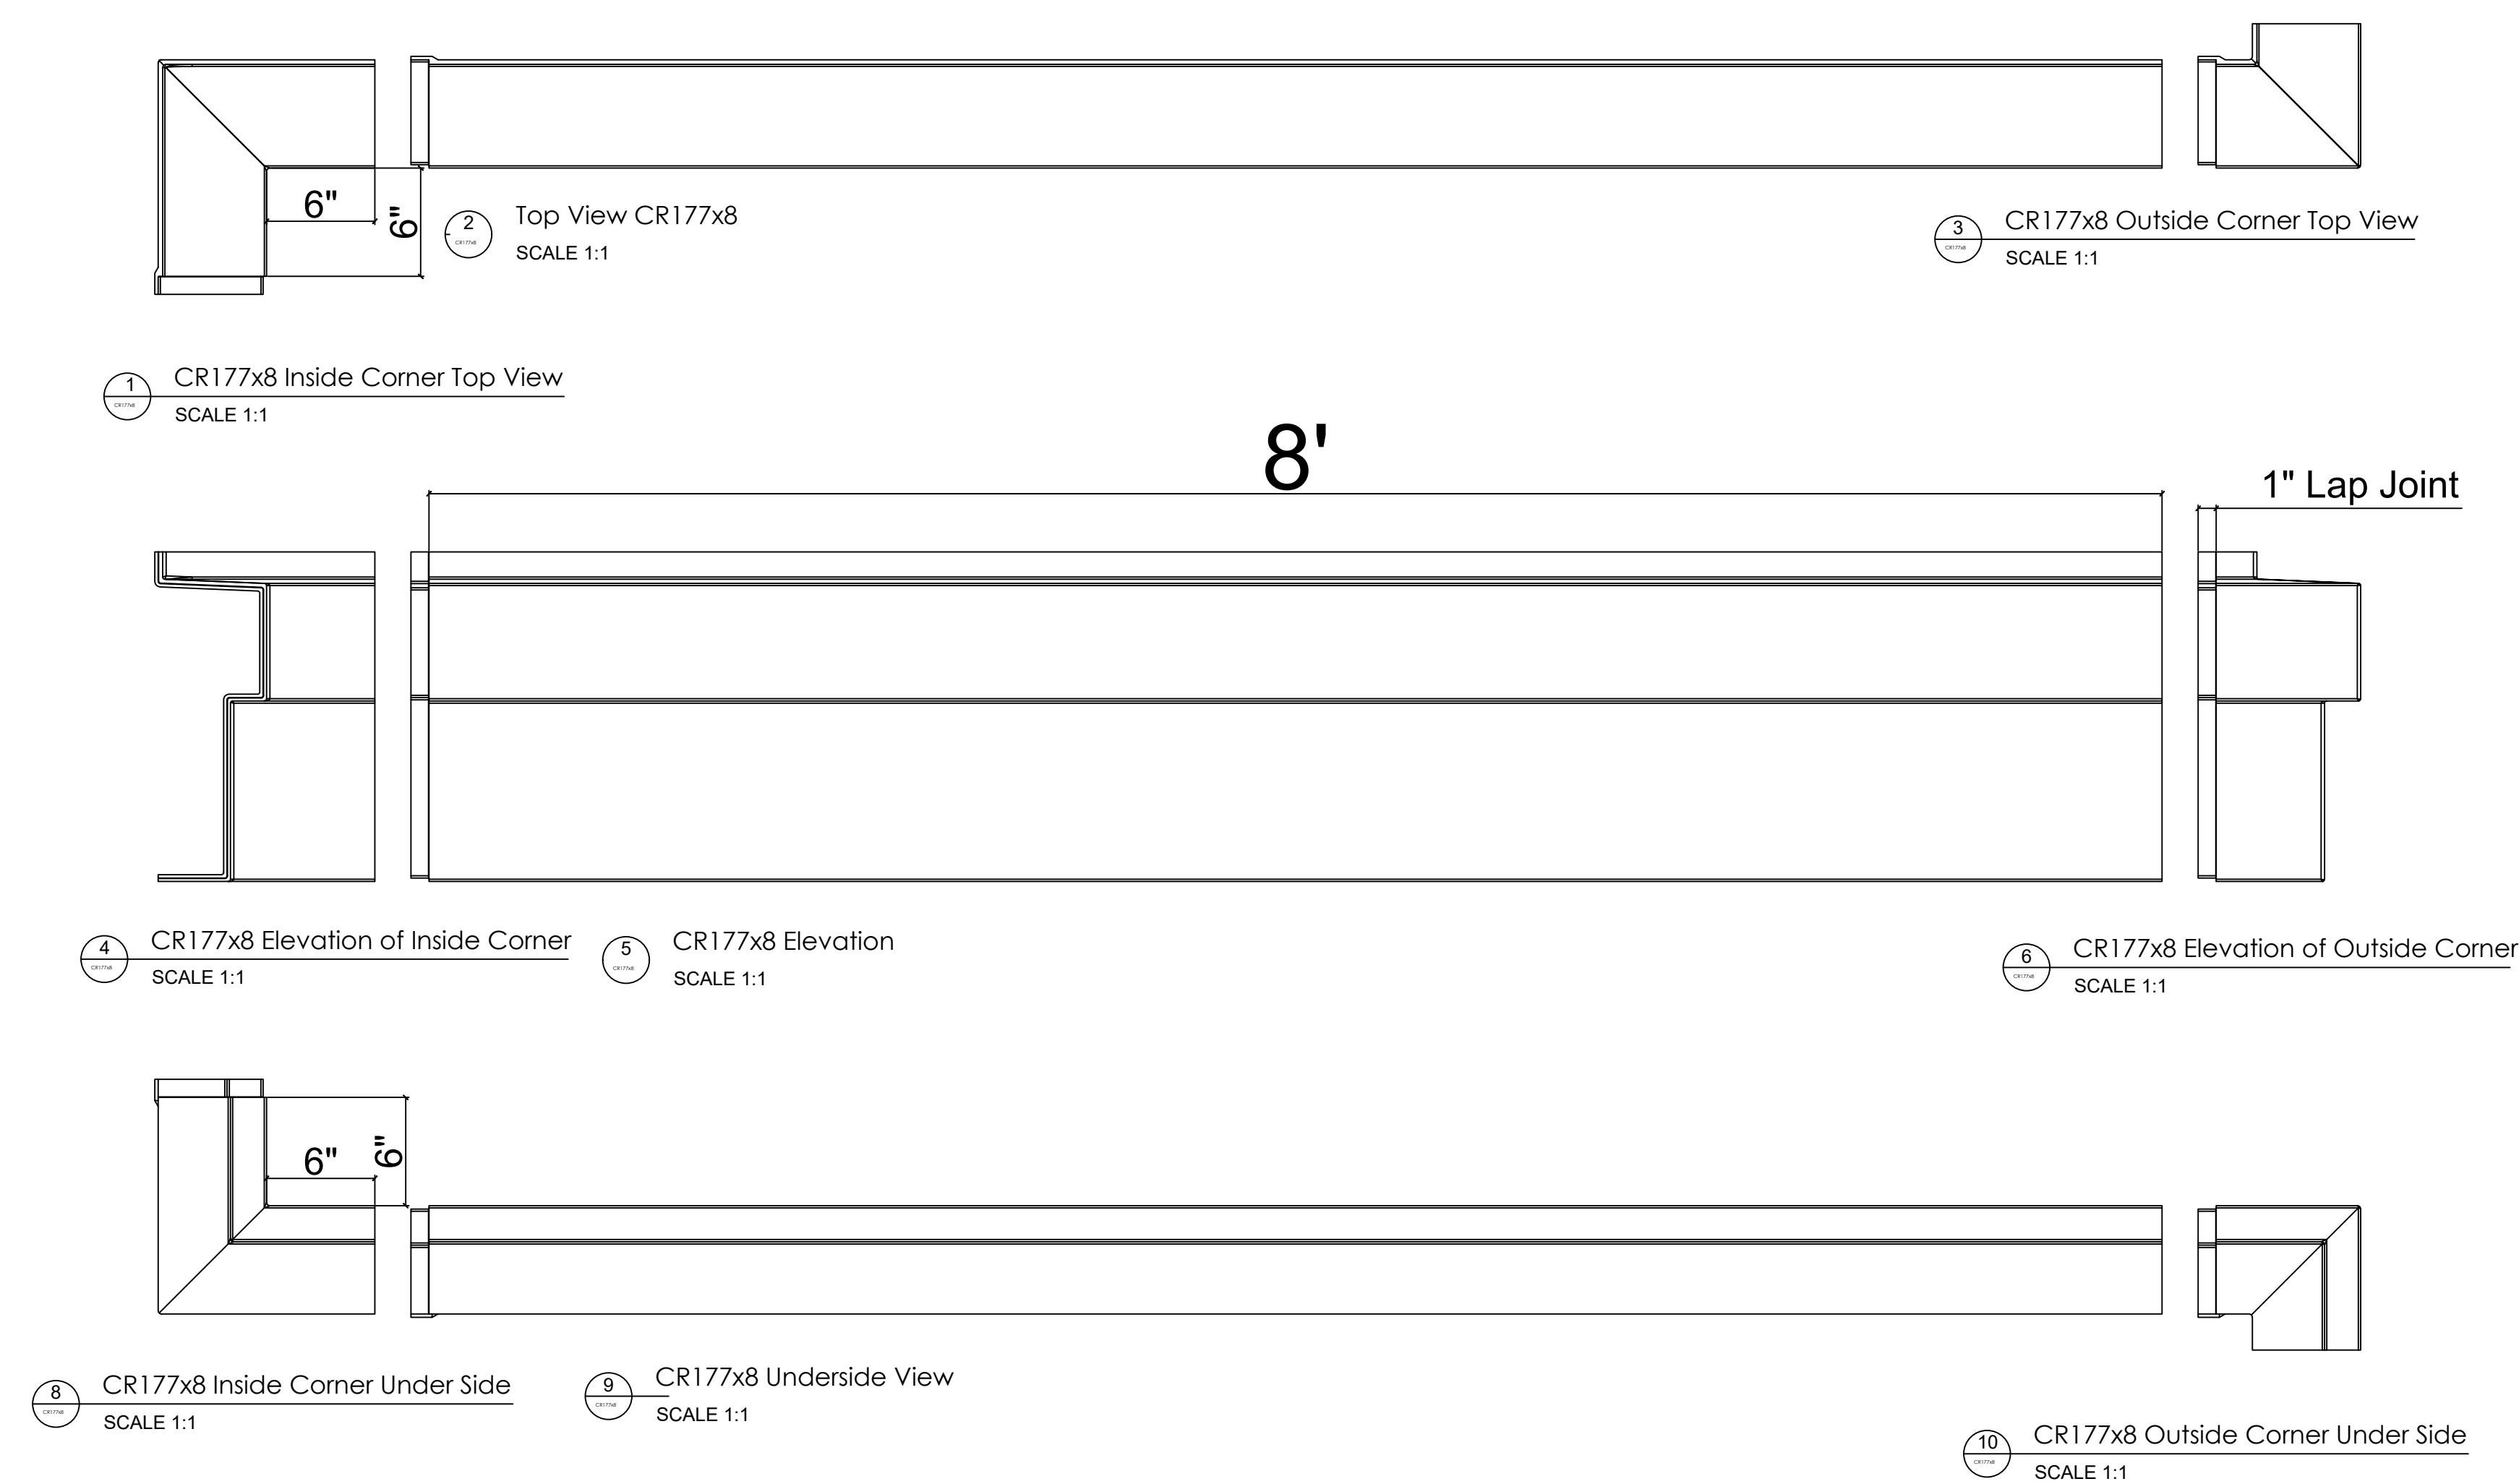

Fiberglass Cornice by: Royal Corinthian
Profile: CR177x8
16-3/4" H x 6" P x 96" L

Available in:
Paint Grade (white gel coat finish)
Pre-Finished (colored gel coat)
Stone Finish (textured or smooth)
Granite Finish (smooth granite look)

Manufactured by: Royal Corinthian
T. 888-265-8661
F. 888-344-2937
www.royalcorinthian.com
royalcor@royalcorinthian.com