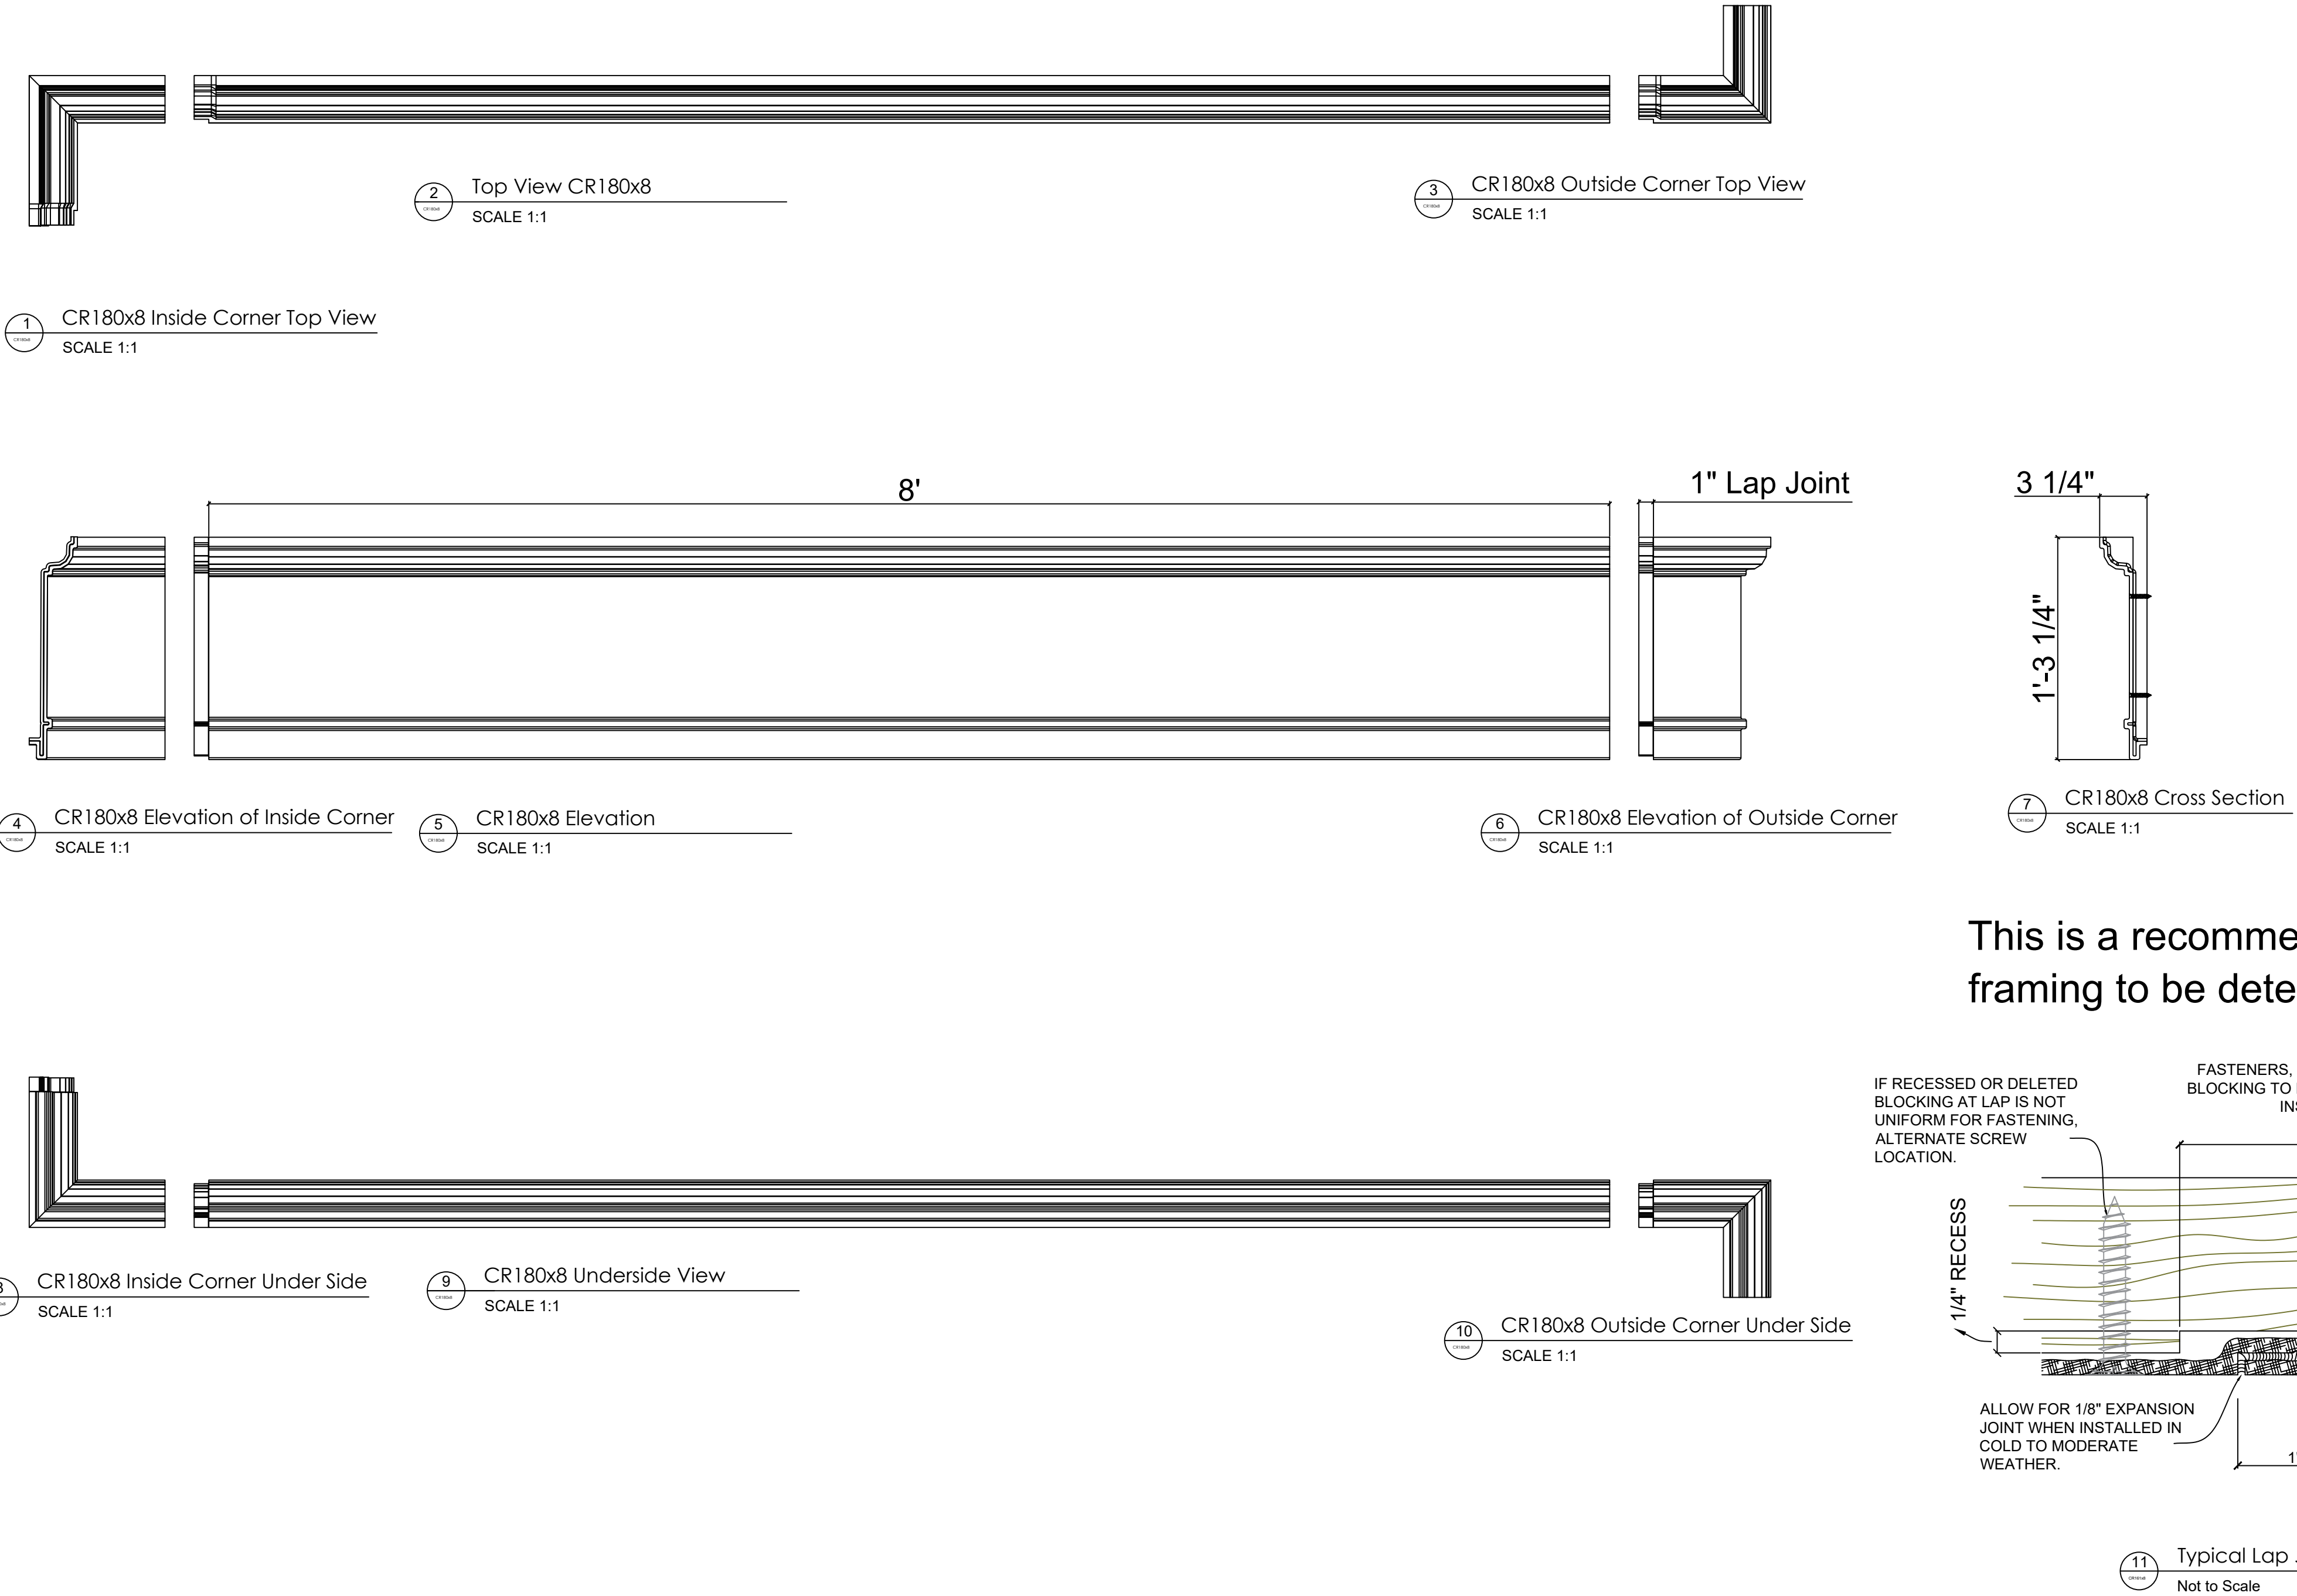

Fiberglass Cornice by: Royal Corinthian
Profile: CR180x8
15-1/4" H x 3-1/4" P x 96" L

Available in:
Paint Grade (white gel coat finish)
Pre-Finished (colored gel coat)
Stone Finish (textured or smooth)
Granite Finish (smooth granite look)

Manufactured by: Royal Corinthian
T. 888-265-8661
F. 888-344-2937
www.royalcorinthian.com
royalcor@royalcorinthian.com

This is a recommendation. Actual framing to be determined by Engineer.