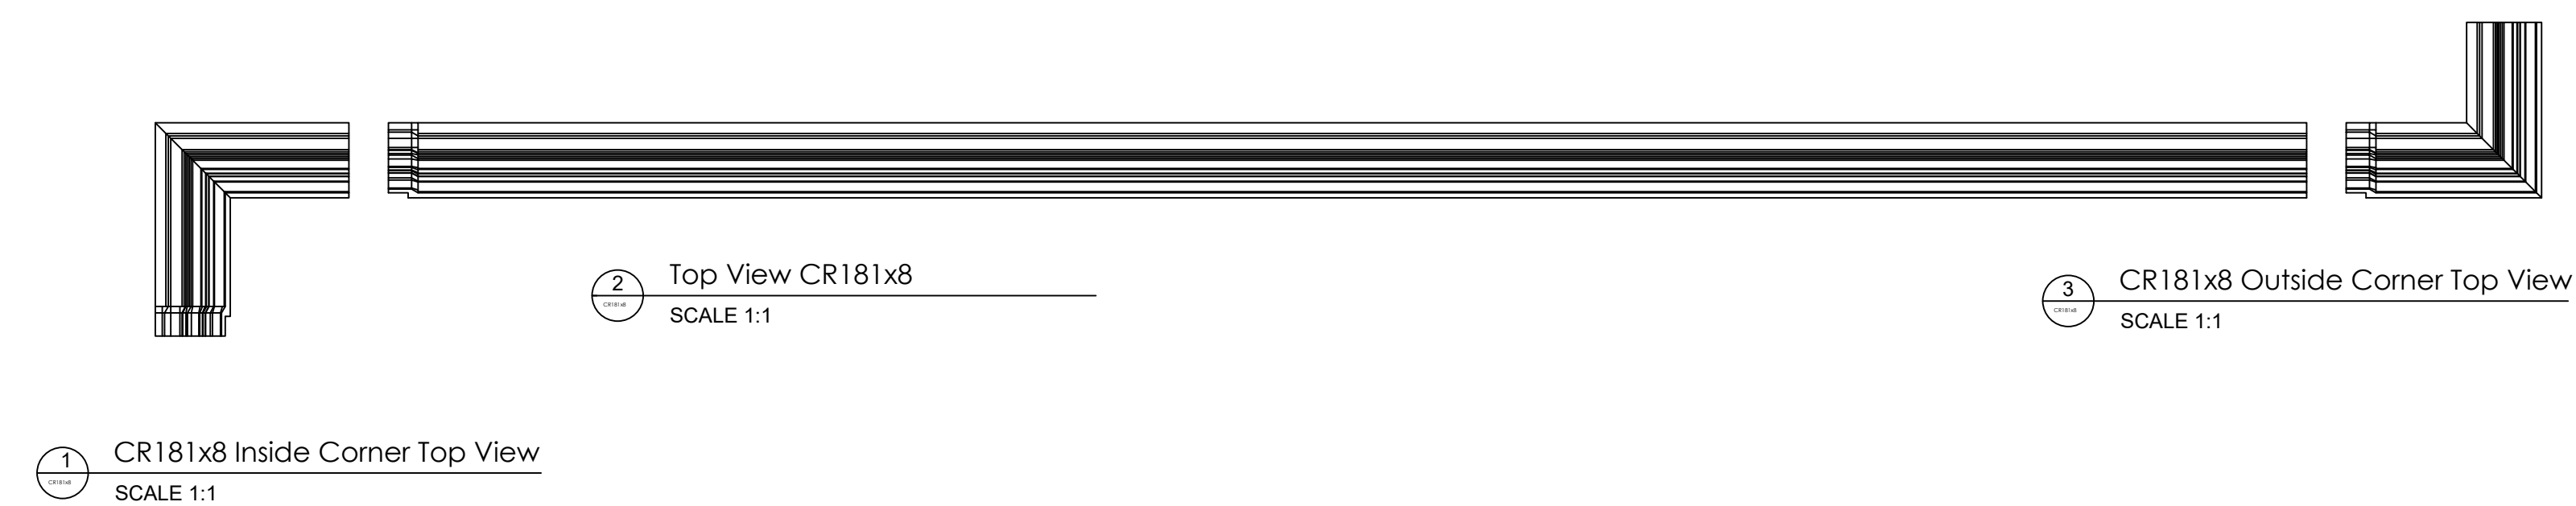

Fiberglass Cornice by: Royal Corinthian
Profile: CR181x8
10-3/16" H x 3-13/16" P x 96" L

Available in:
Paint Grade (white gel coat finish)
Pre-Finished (colored gel coat)
Stone Finish (textured or smooth)
Granite Finish (smooth granite look)

Manufactured by: Royal Corinthian
T. 888-265-8661
F. 888-344-2937
www.royalcorinthian.com
royalcor@royalcorinthian.com