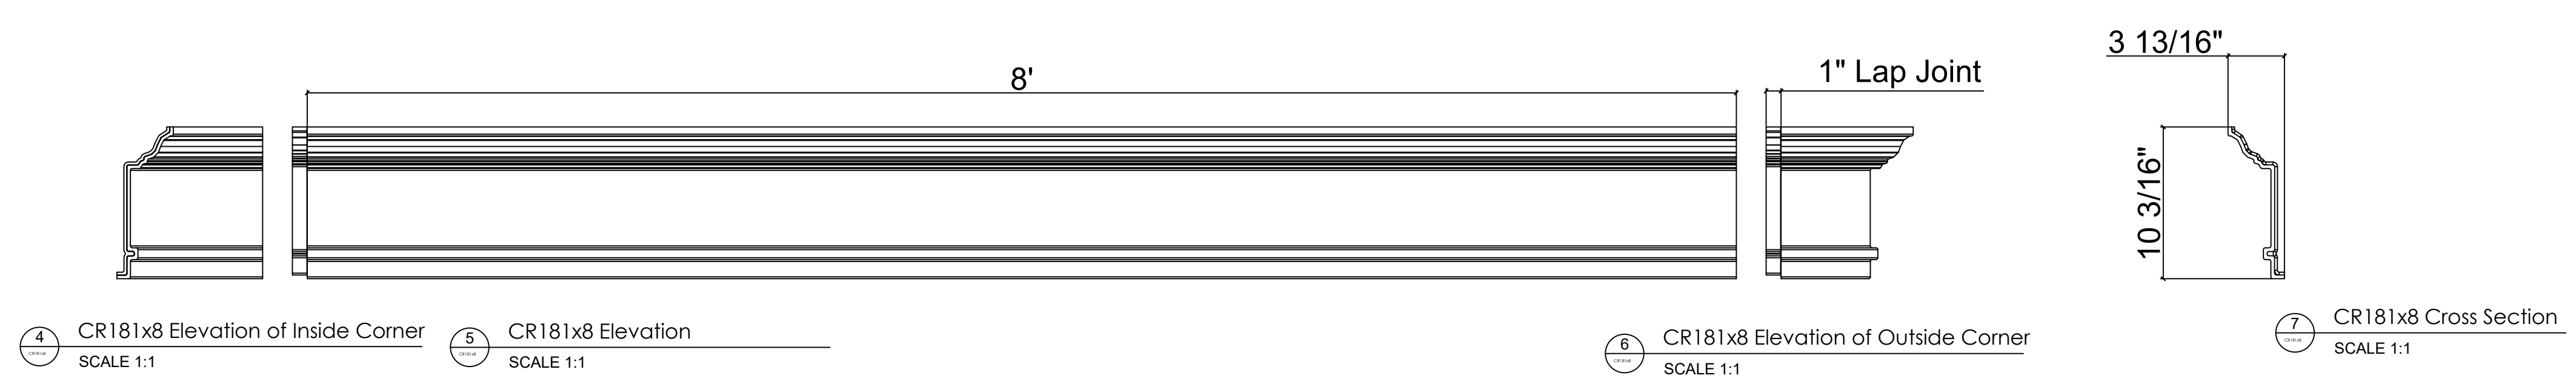

Fiberglass Cornice by: Royal Corinthian
Profile: CR181x8
10-3/16" H x 3-13/16" P x 96" L

Available in:
Paint Grade (white gel coat finish)
Pre-Finished (colored gel coat)
Stone Finish (textured or smooth)
Granite Finish (smooth granite look)

Manufactured by: Royal Corinthian
T. 888-265-8661
F. 888-344-2937
www.royalcorinthian.com
royalcor@royalcorinthian.com